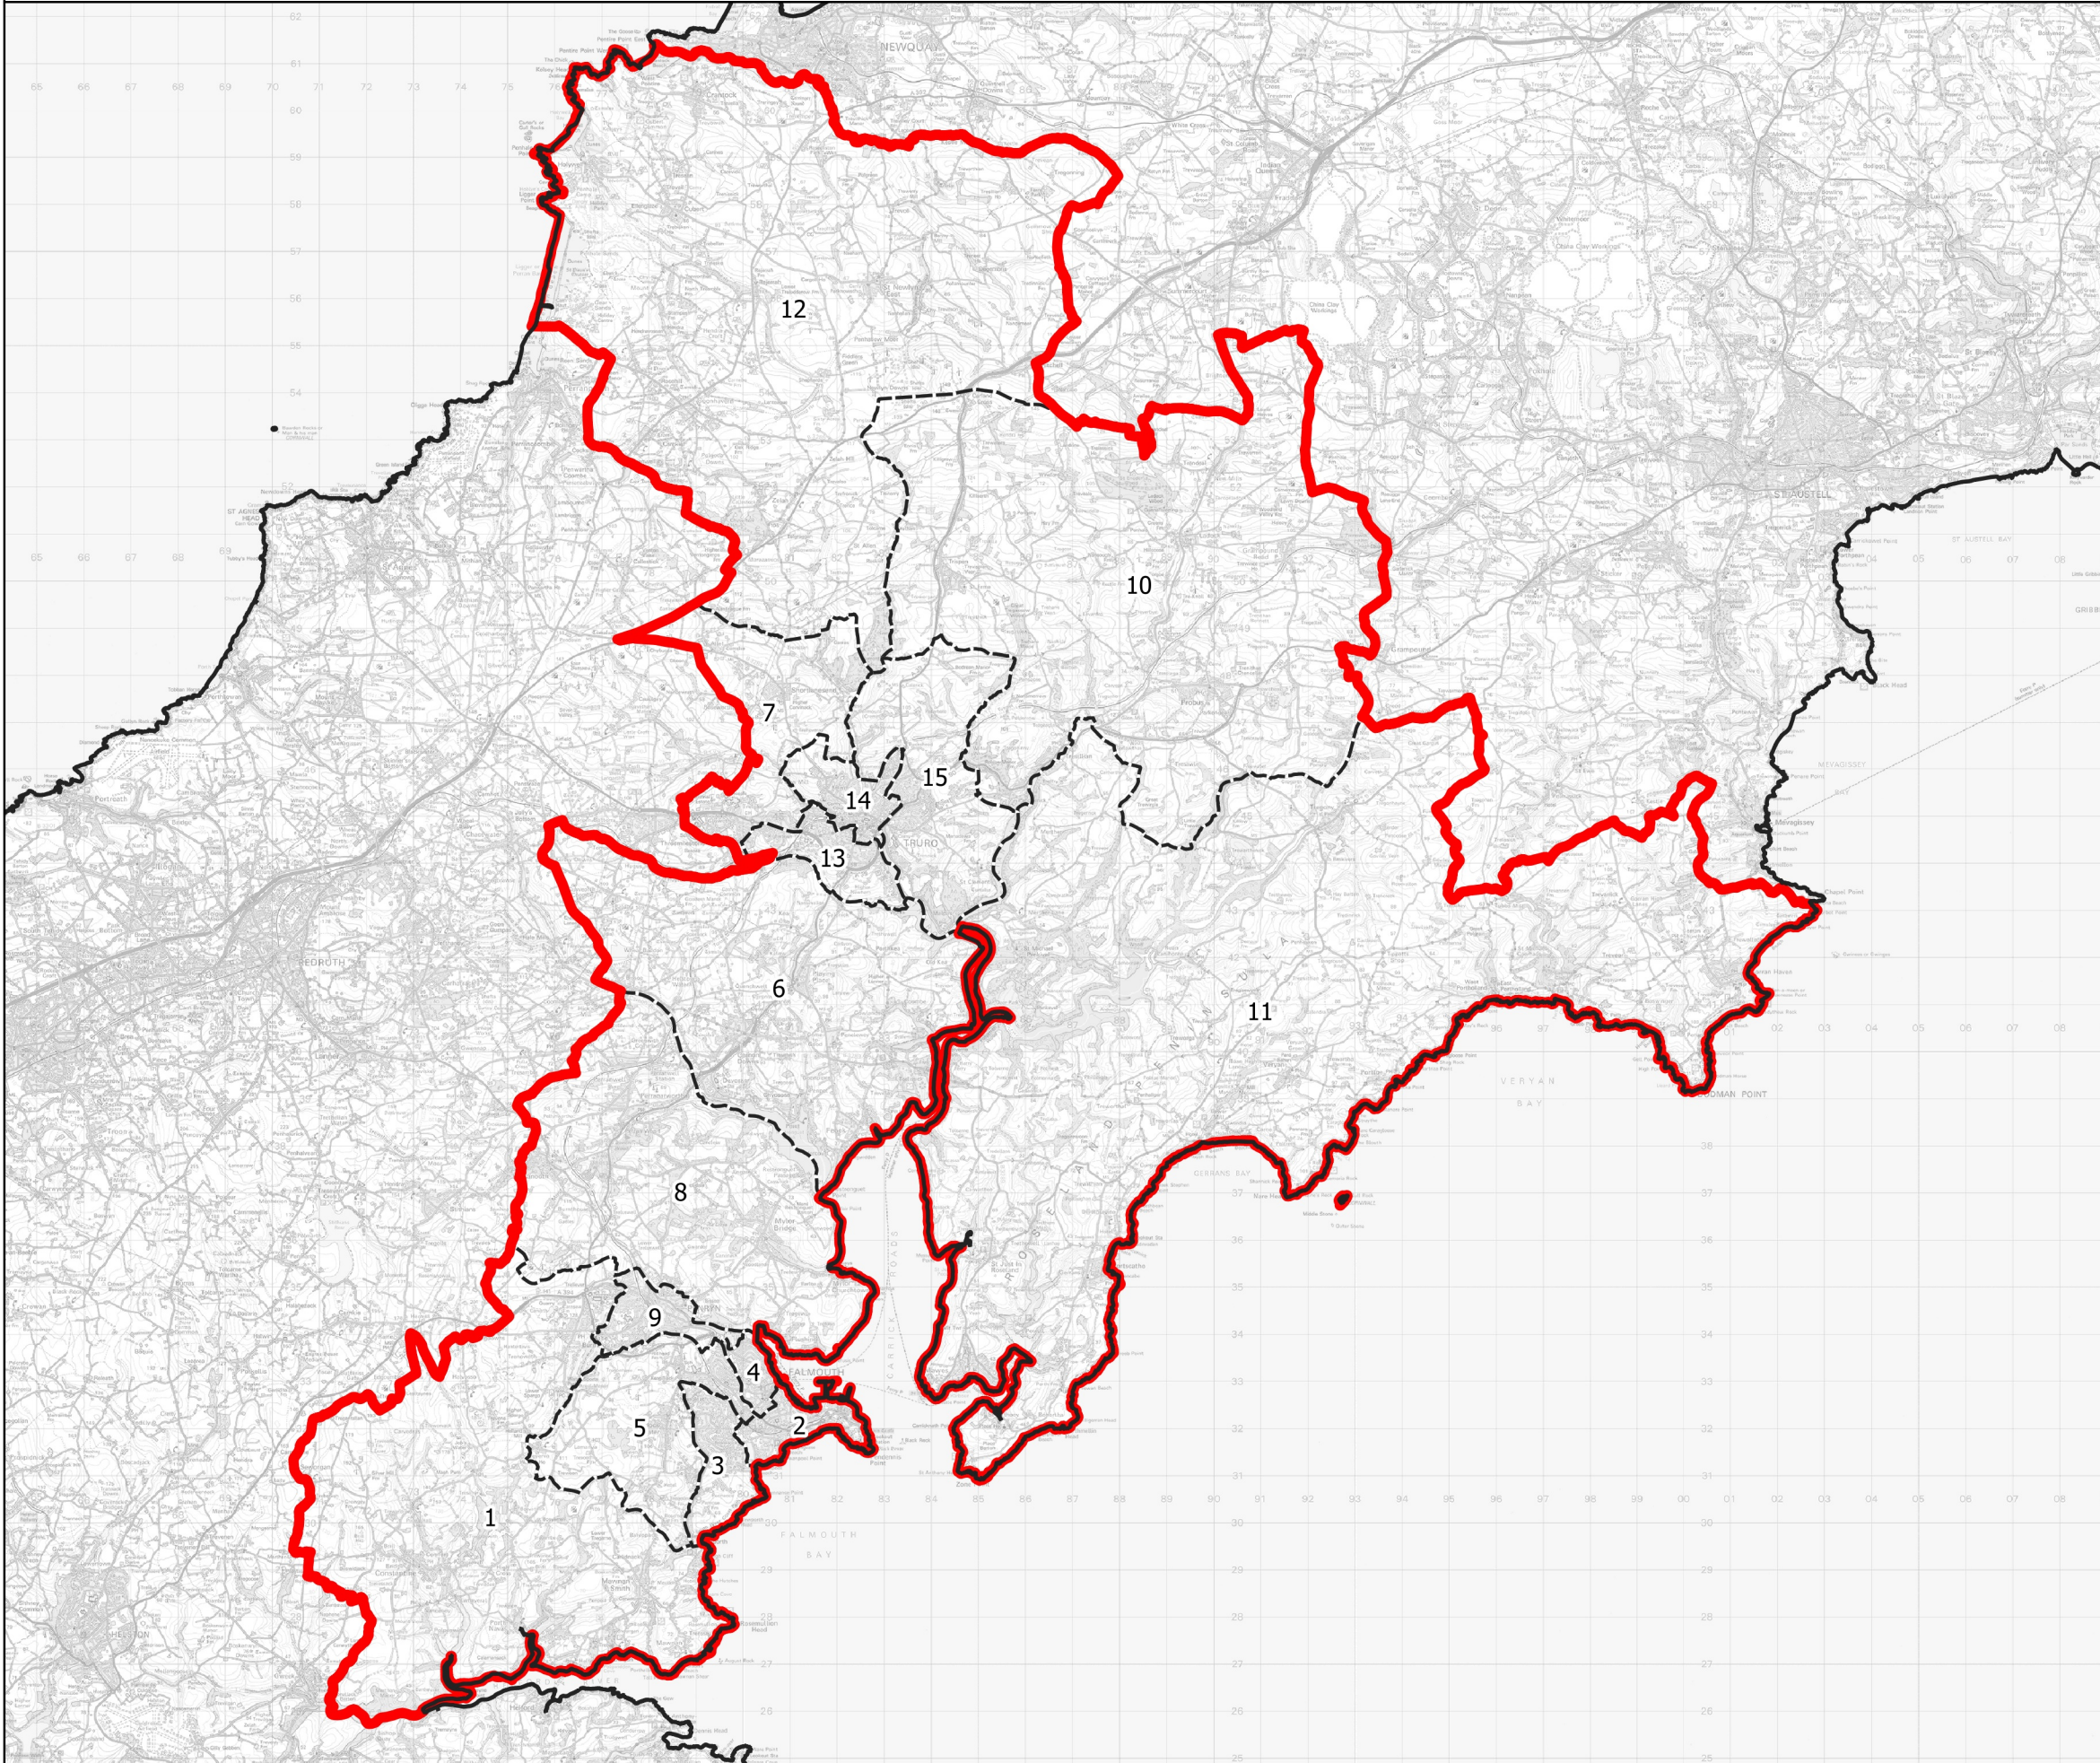

Boundary Commission for England - Initial Proposals for the South West Region

Truro and Falmouth County Constituency - Electorate 74,342

Wards:

- 1 Constantine, Mabe & Mawnan
- 2 Falmouth Arwenack
- 3 Falmouth Boslowick
- 4 Falmouth Penwerris
- 5 Falmouth Trescobeas & Budock
- 6 Feock & Kea
- 7 Gloweth, Malabar & Shortlanesend
- 8 Mylor, Perranarworthal & Ponsanooth
- 9 Penryn
- 10 Probus & St Erme
- 11 St Goran, Tregony & the Roseland
- 12 St Newlyn East, Cubert & Goonhavern
- 13 Truro Boscawen & Redannick
- 14 Truro Moresk & Trehaverne
- 15 Truro Tregolls

- Constituency
- Local Authorities
- Wards

0 2 4 km

© Crown copyright and database rights 2021 OS 100018289. You are permitted to use this data solely to enable you to respond to, or interact with, the organisation that provided you with the data. You are not permitted to copy, sub-licence, distribute or sell any of this data to third parties in any form. Third party rights to enforce the terms of this licence shall be reserved to OS.

Truro and Falmouth County Constituency