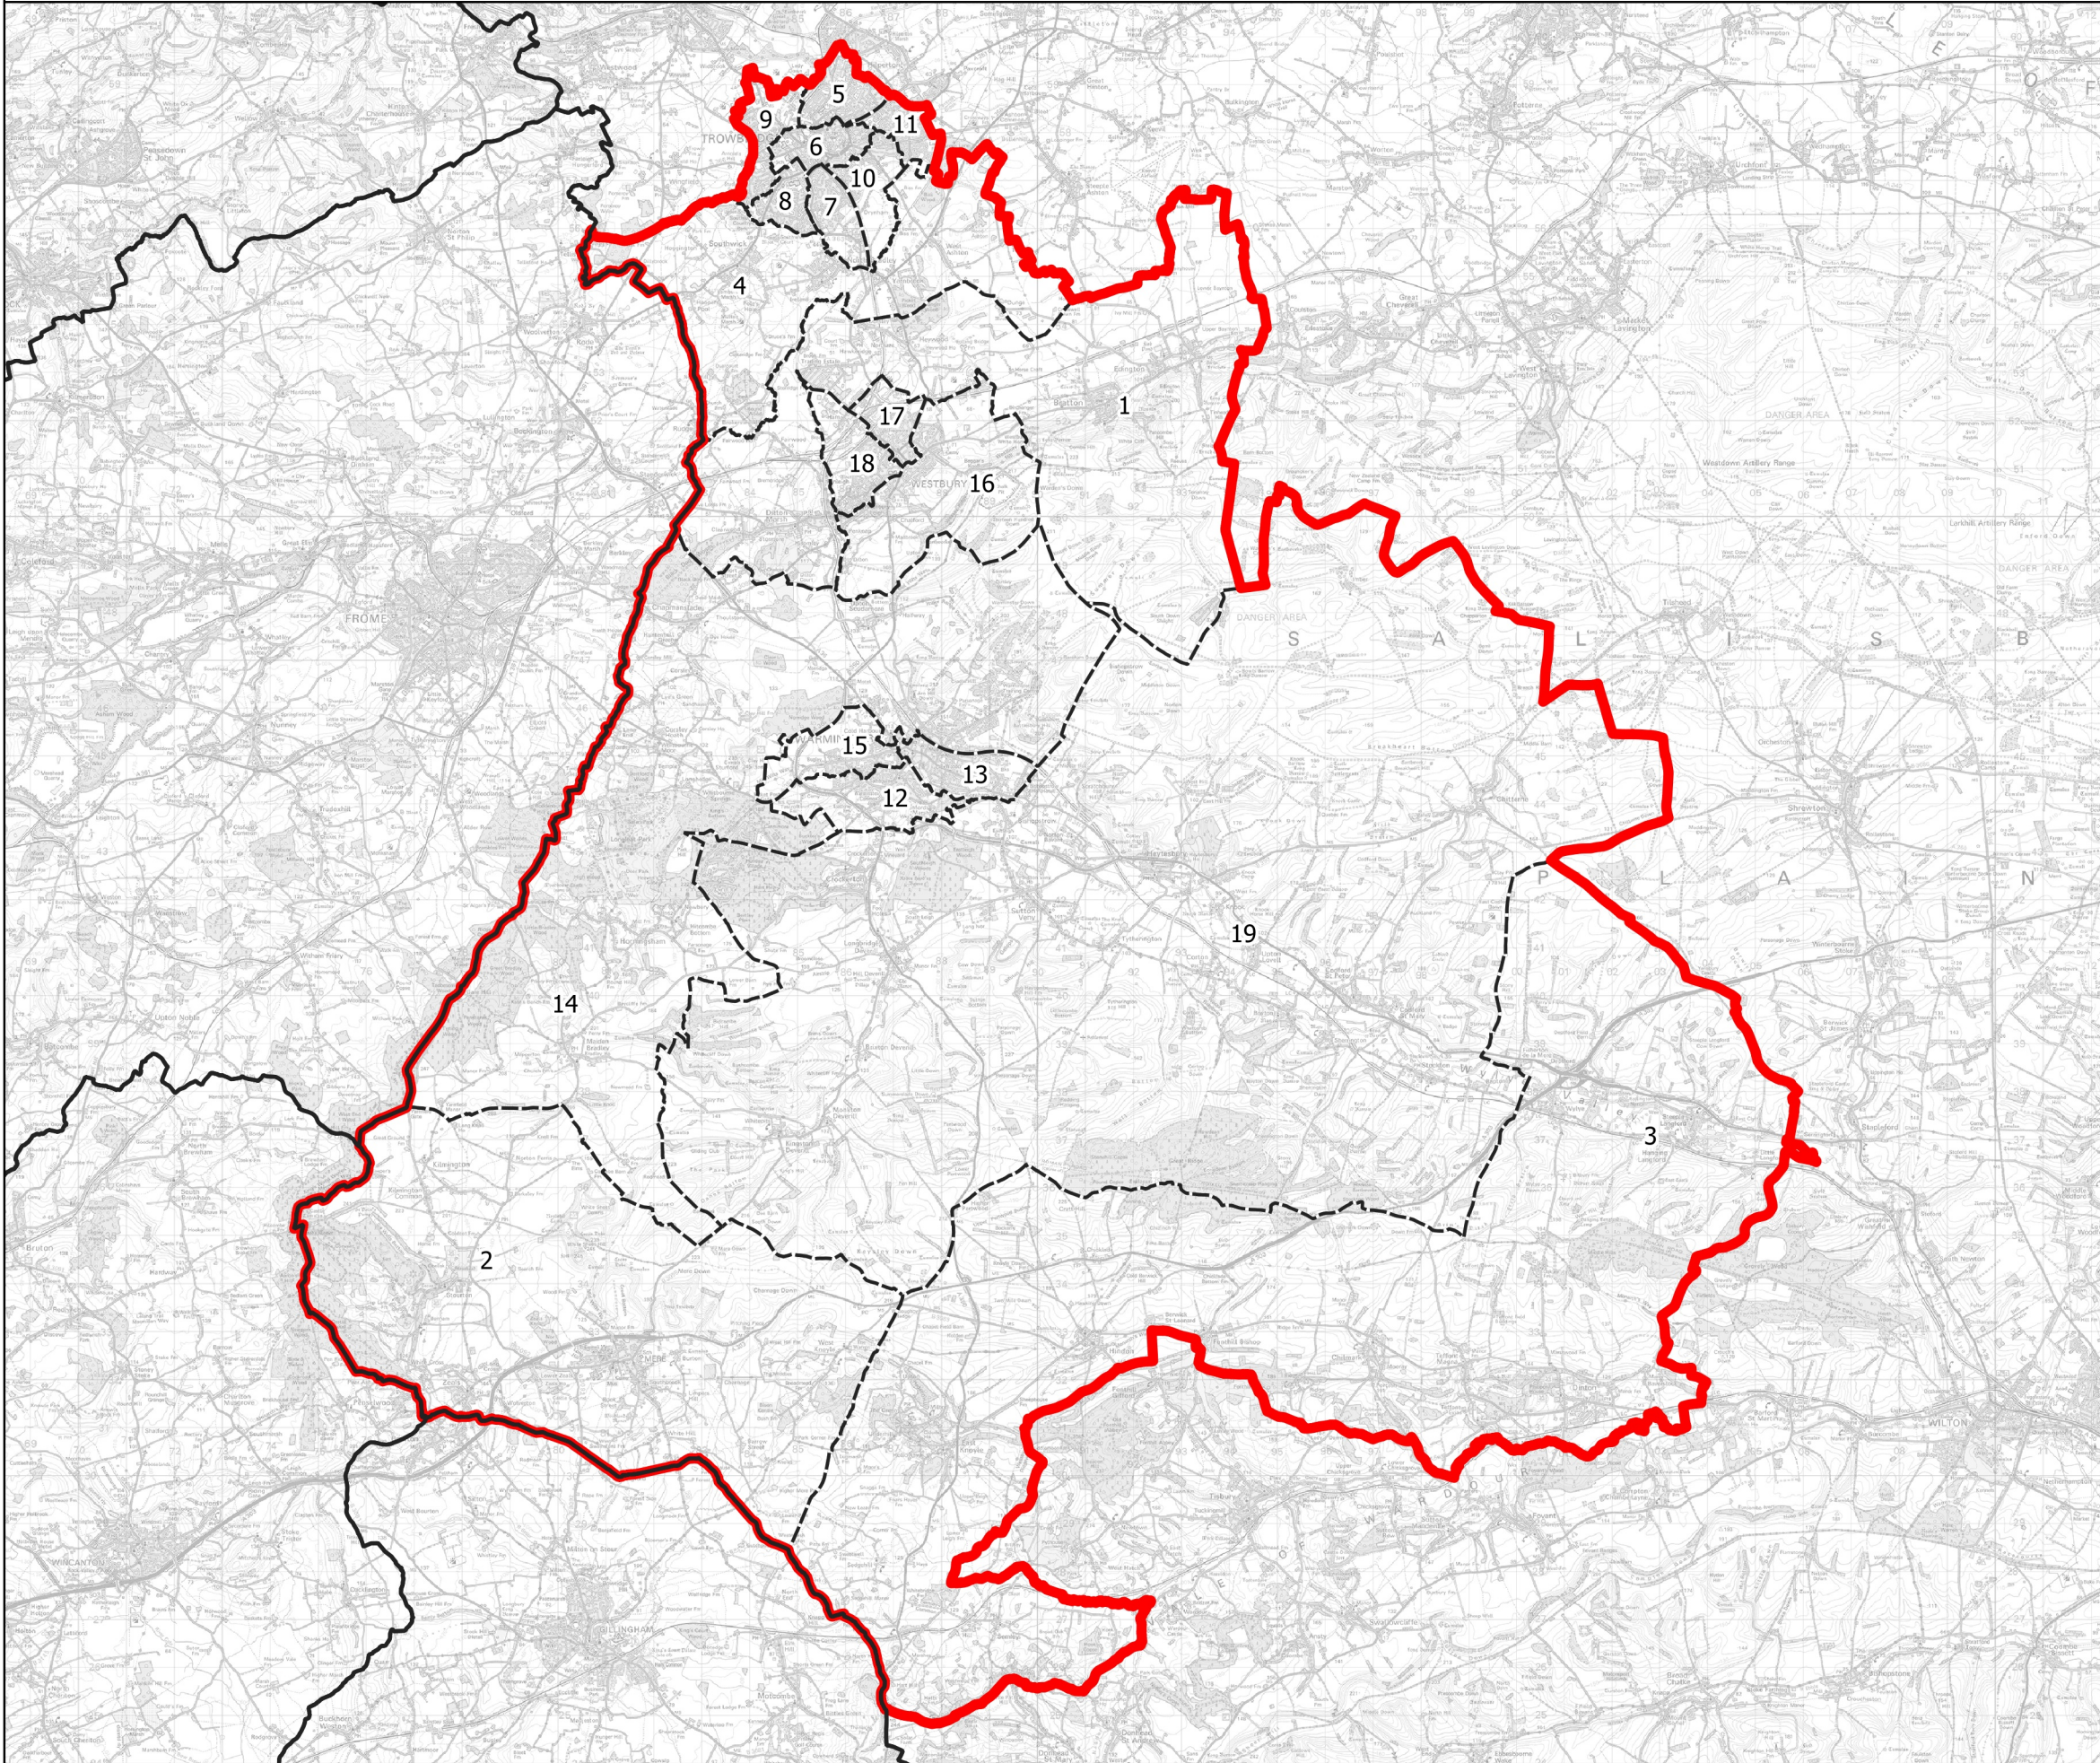

# Boundary Commission for England - Initial Proposals for the South West Region

## Trowbridge and Warminster County Constituency - Electorate 71,839

### Wards:

- 1 Ethandune
- 2 Mere
- 3 Nadder Valley
- 4 Southwick
- 5 Trowbridge Adcroft
- 6 Trowbridge Central
- 7 Trowbridge Drynham
- 8 Trowbridge Grove
- 9 Trowbridge Lambrok
- 10 Trowbridge Park
- 11 Trowbridge Paxcroft
- 12 Warminster Broadway
- 13 Warminster East
- 14 Warminster North & Rural
- 15 Warminster West
- 16 Westbury East
- 17 Westbury North
- 18 Westbury West
- 19 Wylde Valley

-  Constituency
-  Local Authorities
-  Wards

0 2 4 km

© Crown copyright and database rights 2021 OS 100018289. You are permitted to use this data solely to enable you to respond to, or interact with, the organisation that provided you with the data. You are not permitted to copy, sub-license, distribute or sell any of this data to third parties in any form. Third party rights to enforce the terms of this licence shall be reserved to OS.