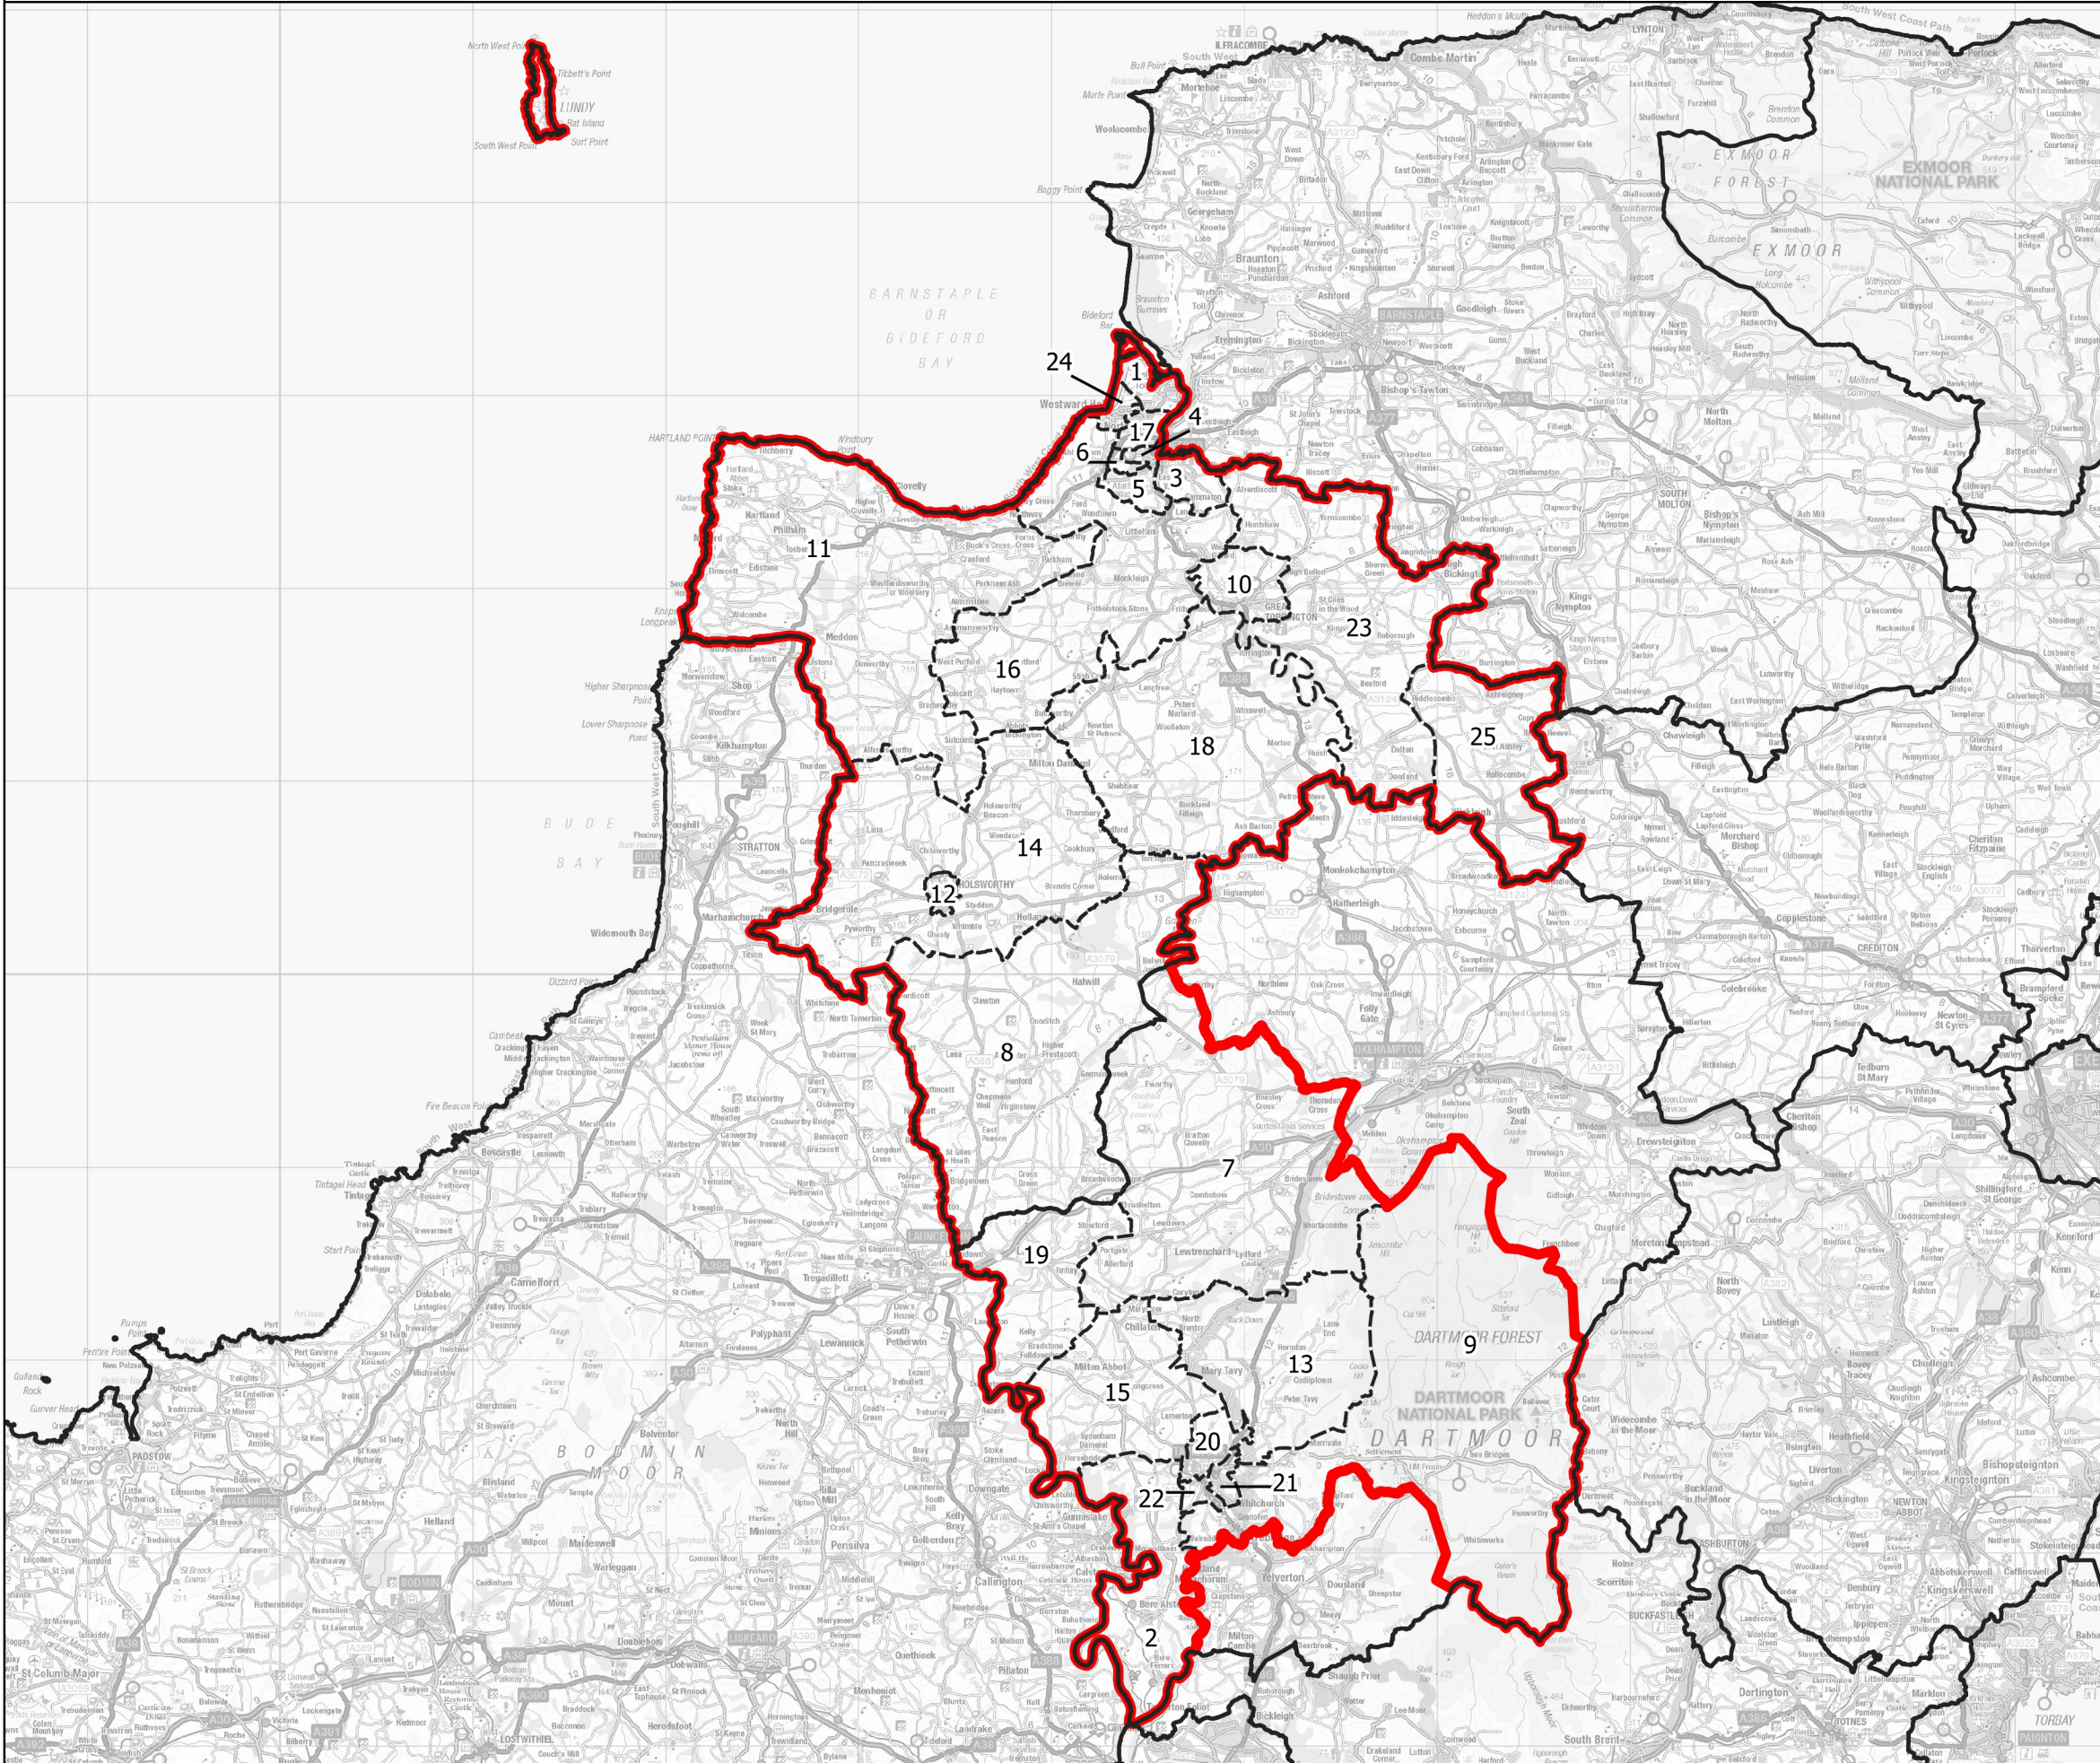

Boundary Commission for England - Initial Proposals for the South West Region

Torrige and Tavistock County Constituency - Electorate 74,802

Wards:

- 1 Appledore
- 2 Bere Ferrers
- 3 Bideford East
- 4 Bideford North
- 5 Bideford South
- 6 Bideford West
- 7 Bridestowe
- 8 Broadheath
- 9 Dartmoor
- 10 Great Torrington
- 11 Hartland
- 12 Holsworthy
- 13 Mary Tavy
- 14 Milton & Tamarside
- 15 Milton Ford
- 16 Monkleigh & Putford
- 17 Northam
- 18 Shebbear & Langtree
- 19 Tamarside
- 20 Tavistock North
- 21 Tavistock South East
- 22 Tavistock South West
- 23 Two Rivers & Three Moors
- 24 Westward Ho!
- 25 Winkleigh

- Constituency
- Local Authorities
- Wards

© Crown copyright and database rights 2021 OS 100018289. You are permitted to use this data solely to enable you to respond to, or interact with, the organisation that provided you with the data. You are not permitted to copy, sub-license, distribute or sell any of this data to third parties in any form. Third party rights to enforce the terms of this licence shall be reserved to OS.

Torrige and Tavistock County Constituency