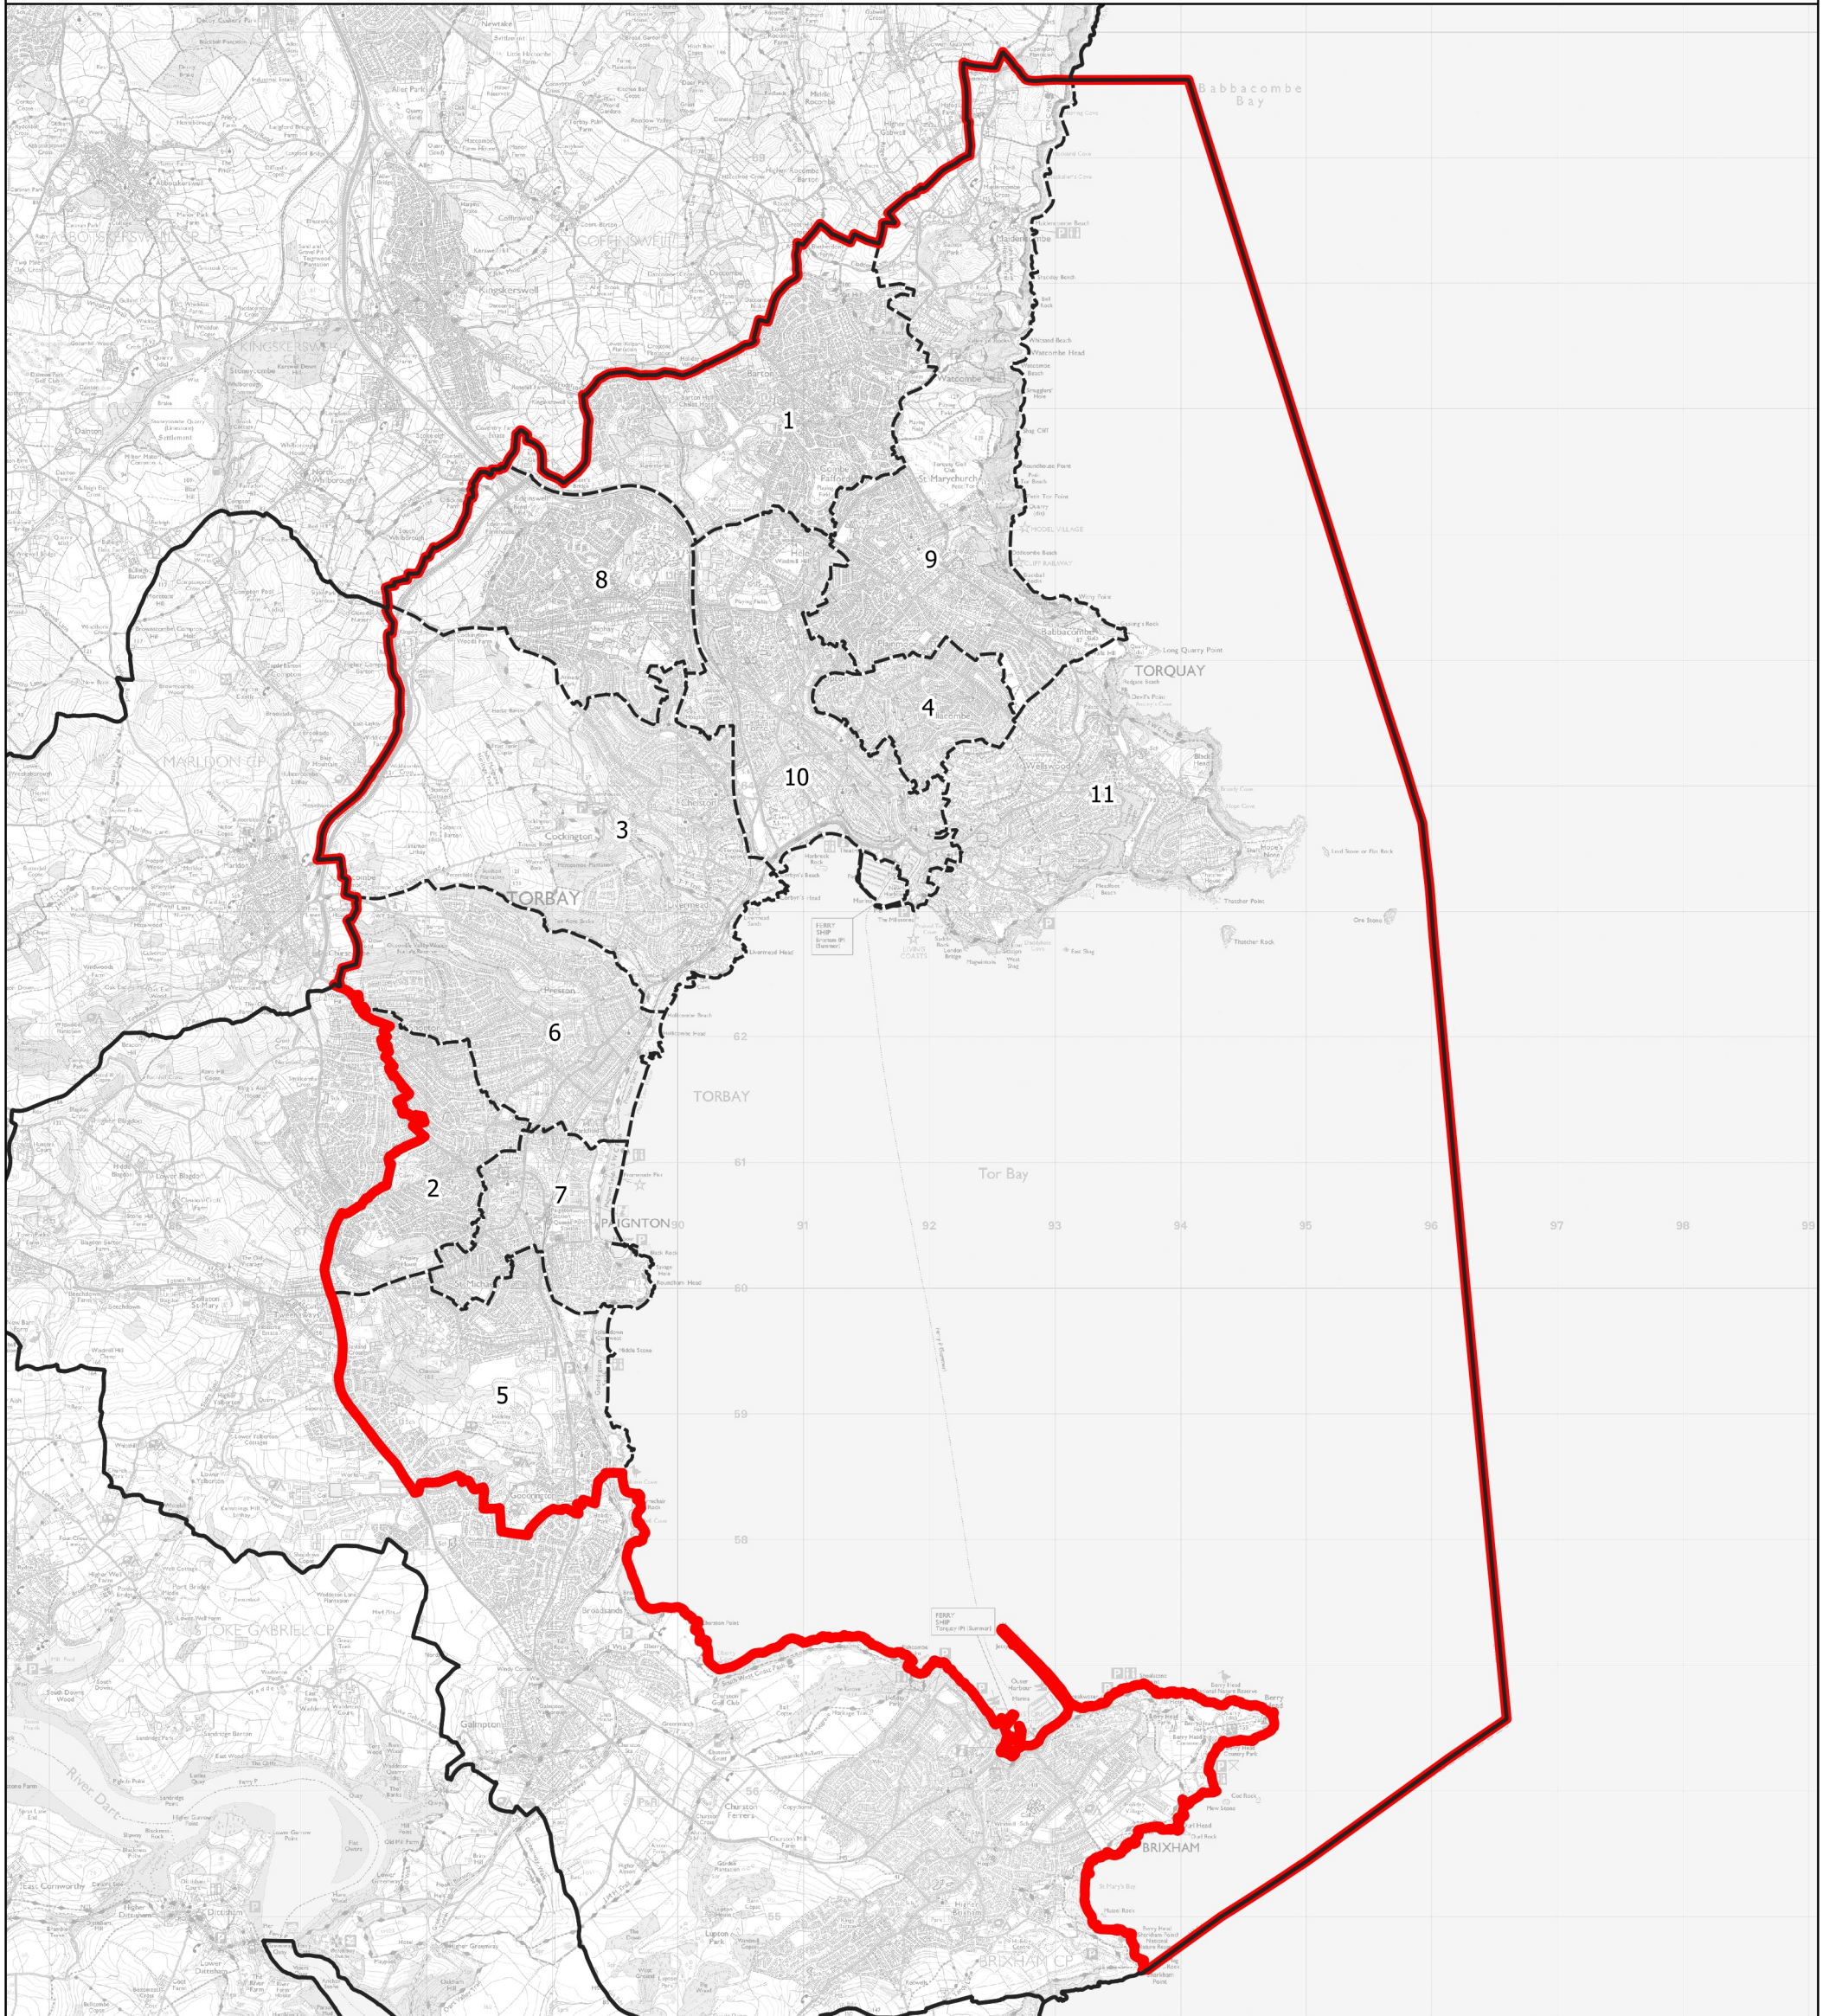

Boundary Commission for England - Initial Proposals for the South West Region

Torbay Borough Constituency - Electorate 75,742

Wards:

- | | |
|------------------------------|----------------------|
| 1 Barton with Watcombe | 7 Roundham with Hyde |
| 2 Clifton with Maidenway | 8 Shiphay |
| 3 Cockington with Chelston | 9 St. Marychurch |
| 4 Ellacombe | 10 Tormohun |
| 5 Goodrington with Roselands | 11 Wellwood |
| 6 Preston | |

- Constituency
- Local Authorities
- Wards

0 0.7 1.4 km

© Crown copyright and database rights 2021 OS 100018289. You are permitted to use this data solely to enable you to respond to, or interact with, the organisation that provided you with the data. You are not permitted to copy, sub-licence, distribute or sell any of this data to third parties in any form. Third party rights to enforce the terms of this licence shall be reserved to OS.

Torbay Borough Constituency