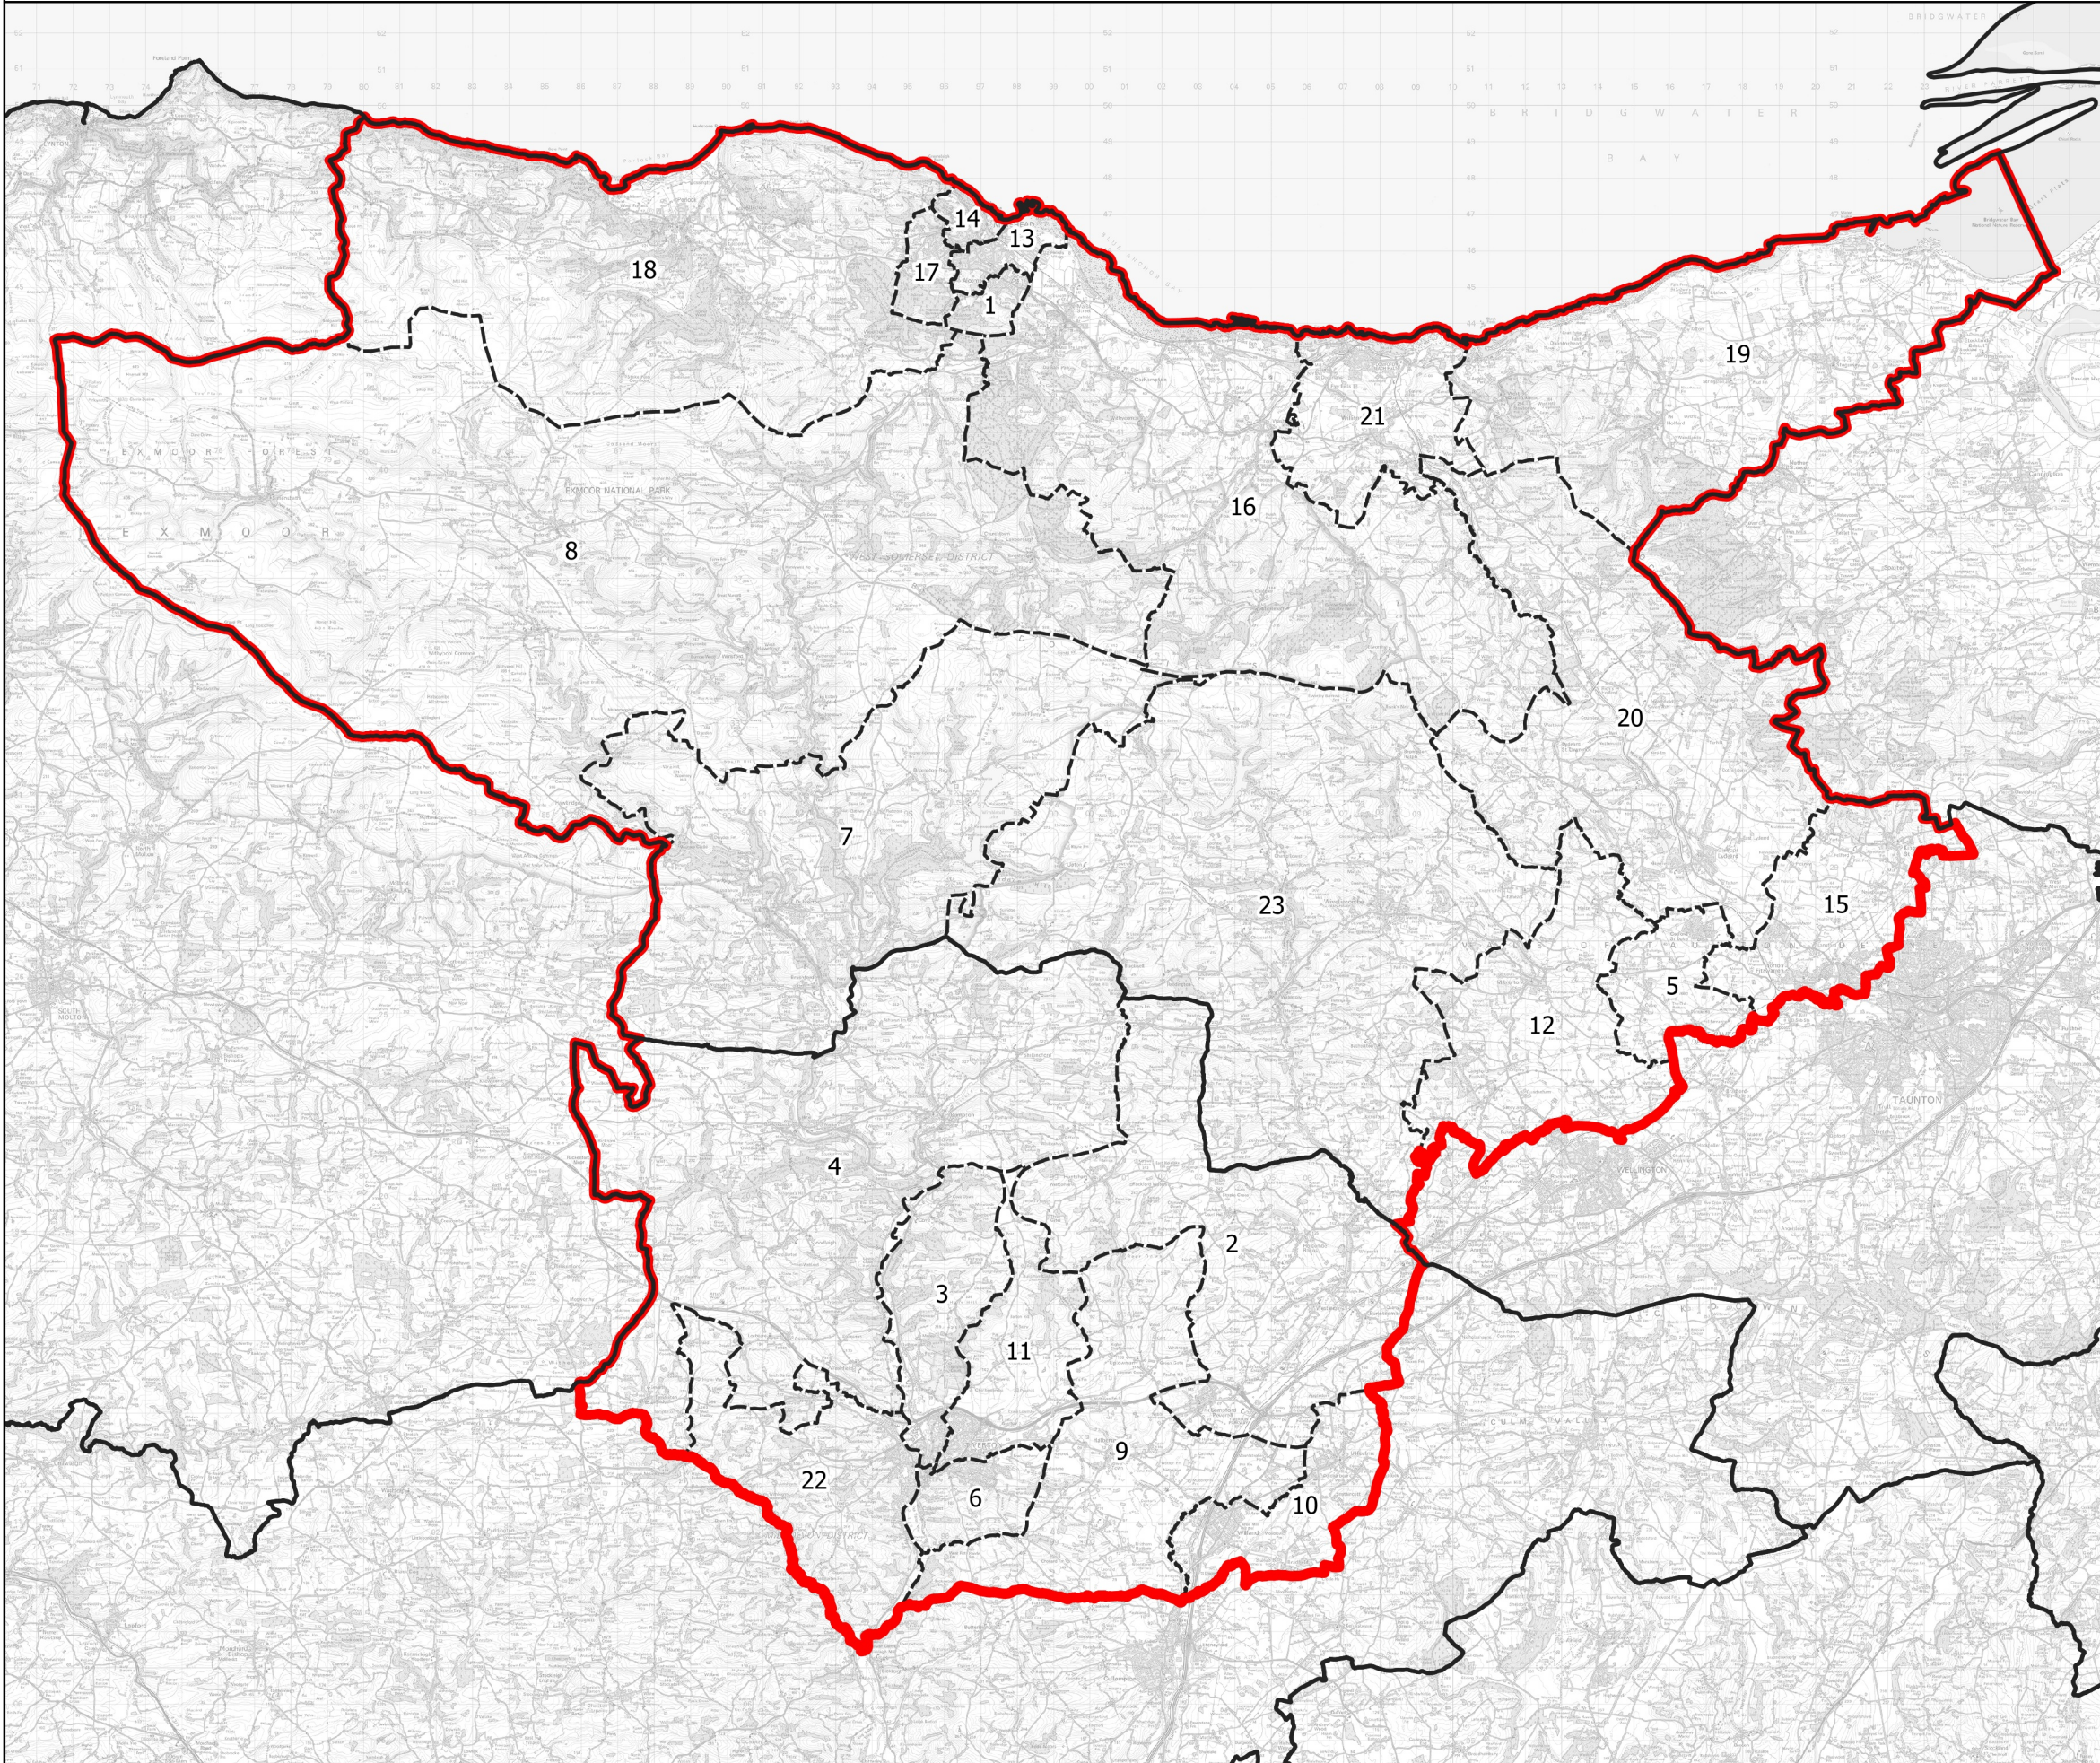

Boundary Commission for England - Initial Proposals for the South West Region

Tiverton and Minehead County Constituency - Electorate 72,309

Wards:

- 1 Alcombe
- 2 Canonsleigh
- 3 Castle
- 4 Clare and Shuttern
- 5 Cotford St. Luke & Oake
- 6 Cranmore
- 7 Dulverton & District
- 8 Exmoor
- 9 Halberton
- 10 Lower Culm
- 11 Lowman
- 12 Milverton & District
- 13 Minehead Central
- 14 Minehead North
- 15 Norton Fitzwarren & Staplegrove
- 16 Old Cleeve & District
- 17 Periton & Woodcombe
- 18 Porlock & District
- 19 Quantock Vale
- 20 South Quantock
- 21 Watchet & Williton
- 22 Westexe
- 23 Wiveliscombe & District

- Constituency
- Local Authorities
- Wards

© Crown copyright and database rights 2021 OS 100018289. You are permitted to use this data solely to enable you to respond to, or interact with, the organisation that provided you with the data. You are not permitted to copy, sub-license, distribute or sell any of this data to third parties in any form. Third party rights to enforce the terms of this licence shall be reserved to OS.

Tiverton and Minehead County Constituency