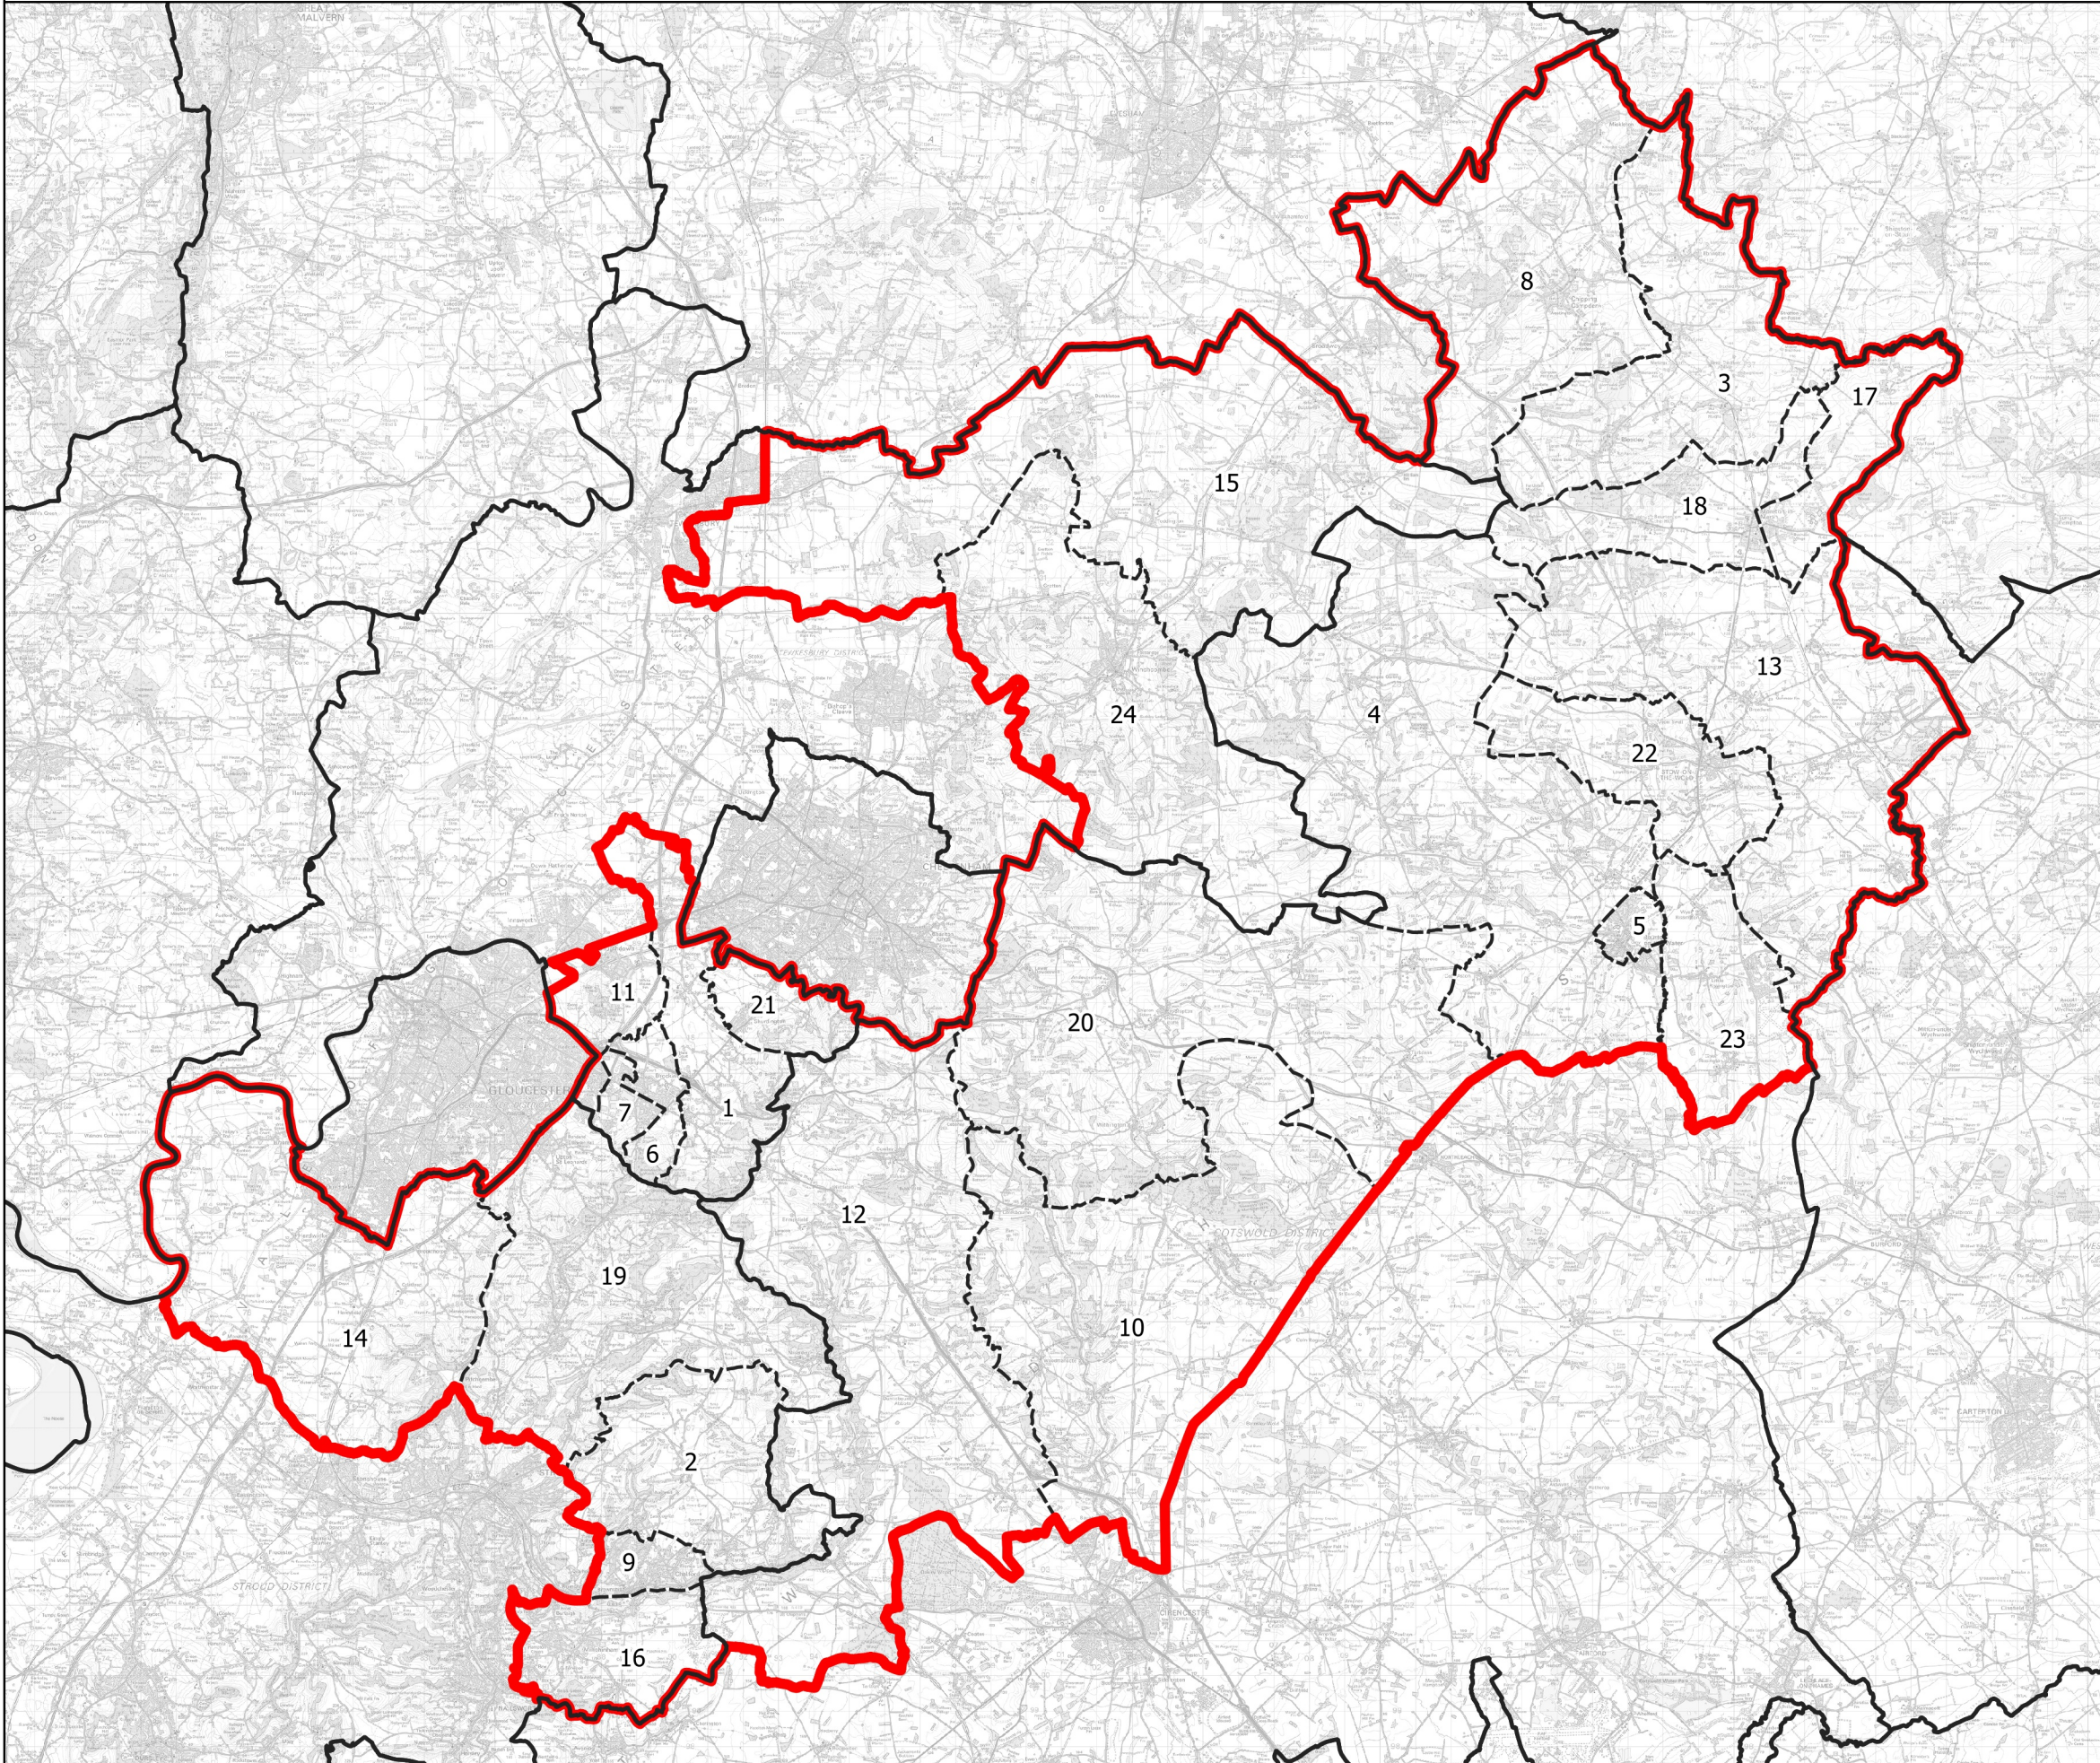

Boundary Commission for England - Initial Proposals for the South West Region

The Cotswolds County Constituency - Electorate 74,985

Wards:

- 1 Badgeworth
- 2 Bisley
- 3 Blockley
- 4 Bourton Vale
- 5 Bourton Village
- 6 Brockworth East
- 7 Brockworth West
- 8 Campden & Vale
- 9 Chalford
- 10 Chedworth & Churn Valley
- 11 Churchdown Brookfield with Hucclecote
- 12 Ermin
- 13 Fossebridge
- 14 Hardwicke
- 15 Isbourne
- 16 Minchinhampton
- 17 Moreton East
- 18 Moreton West
- 19 Painswick & Upton
- 20 Sandywell
- 21 Shurdington
- 22 Stow
- 23 The Rissingtons
- 24 Winchcombe

Constituency
 Local Authorities
 Wards

0 2 4 km

© Crown copyright and database rights 2021 OS 100018289. You are permitted to use this data solely to enable you to respond to, or interact with, the organisation that provided you with the data. You are not permitted to copy, sub-license, distribute or sell any of this data to third parties in any form. Third party rights to enforce the terms of this licence shall be reserved to OS.

The Cotswolds County Constituency