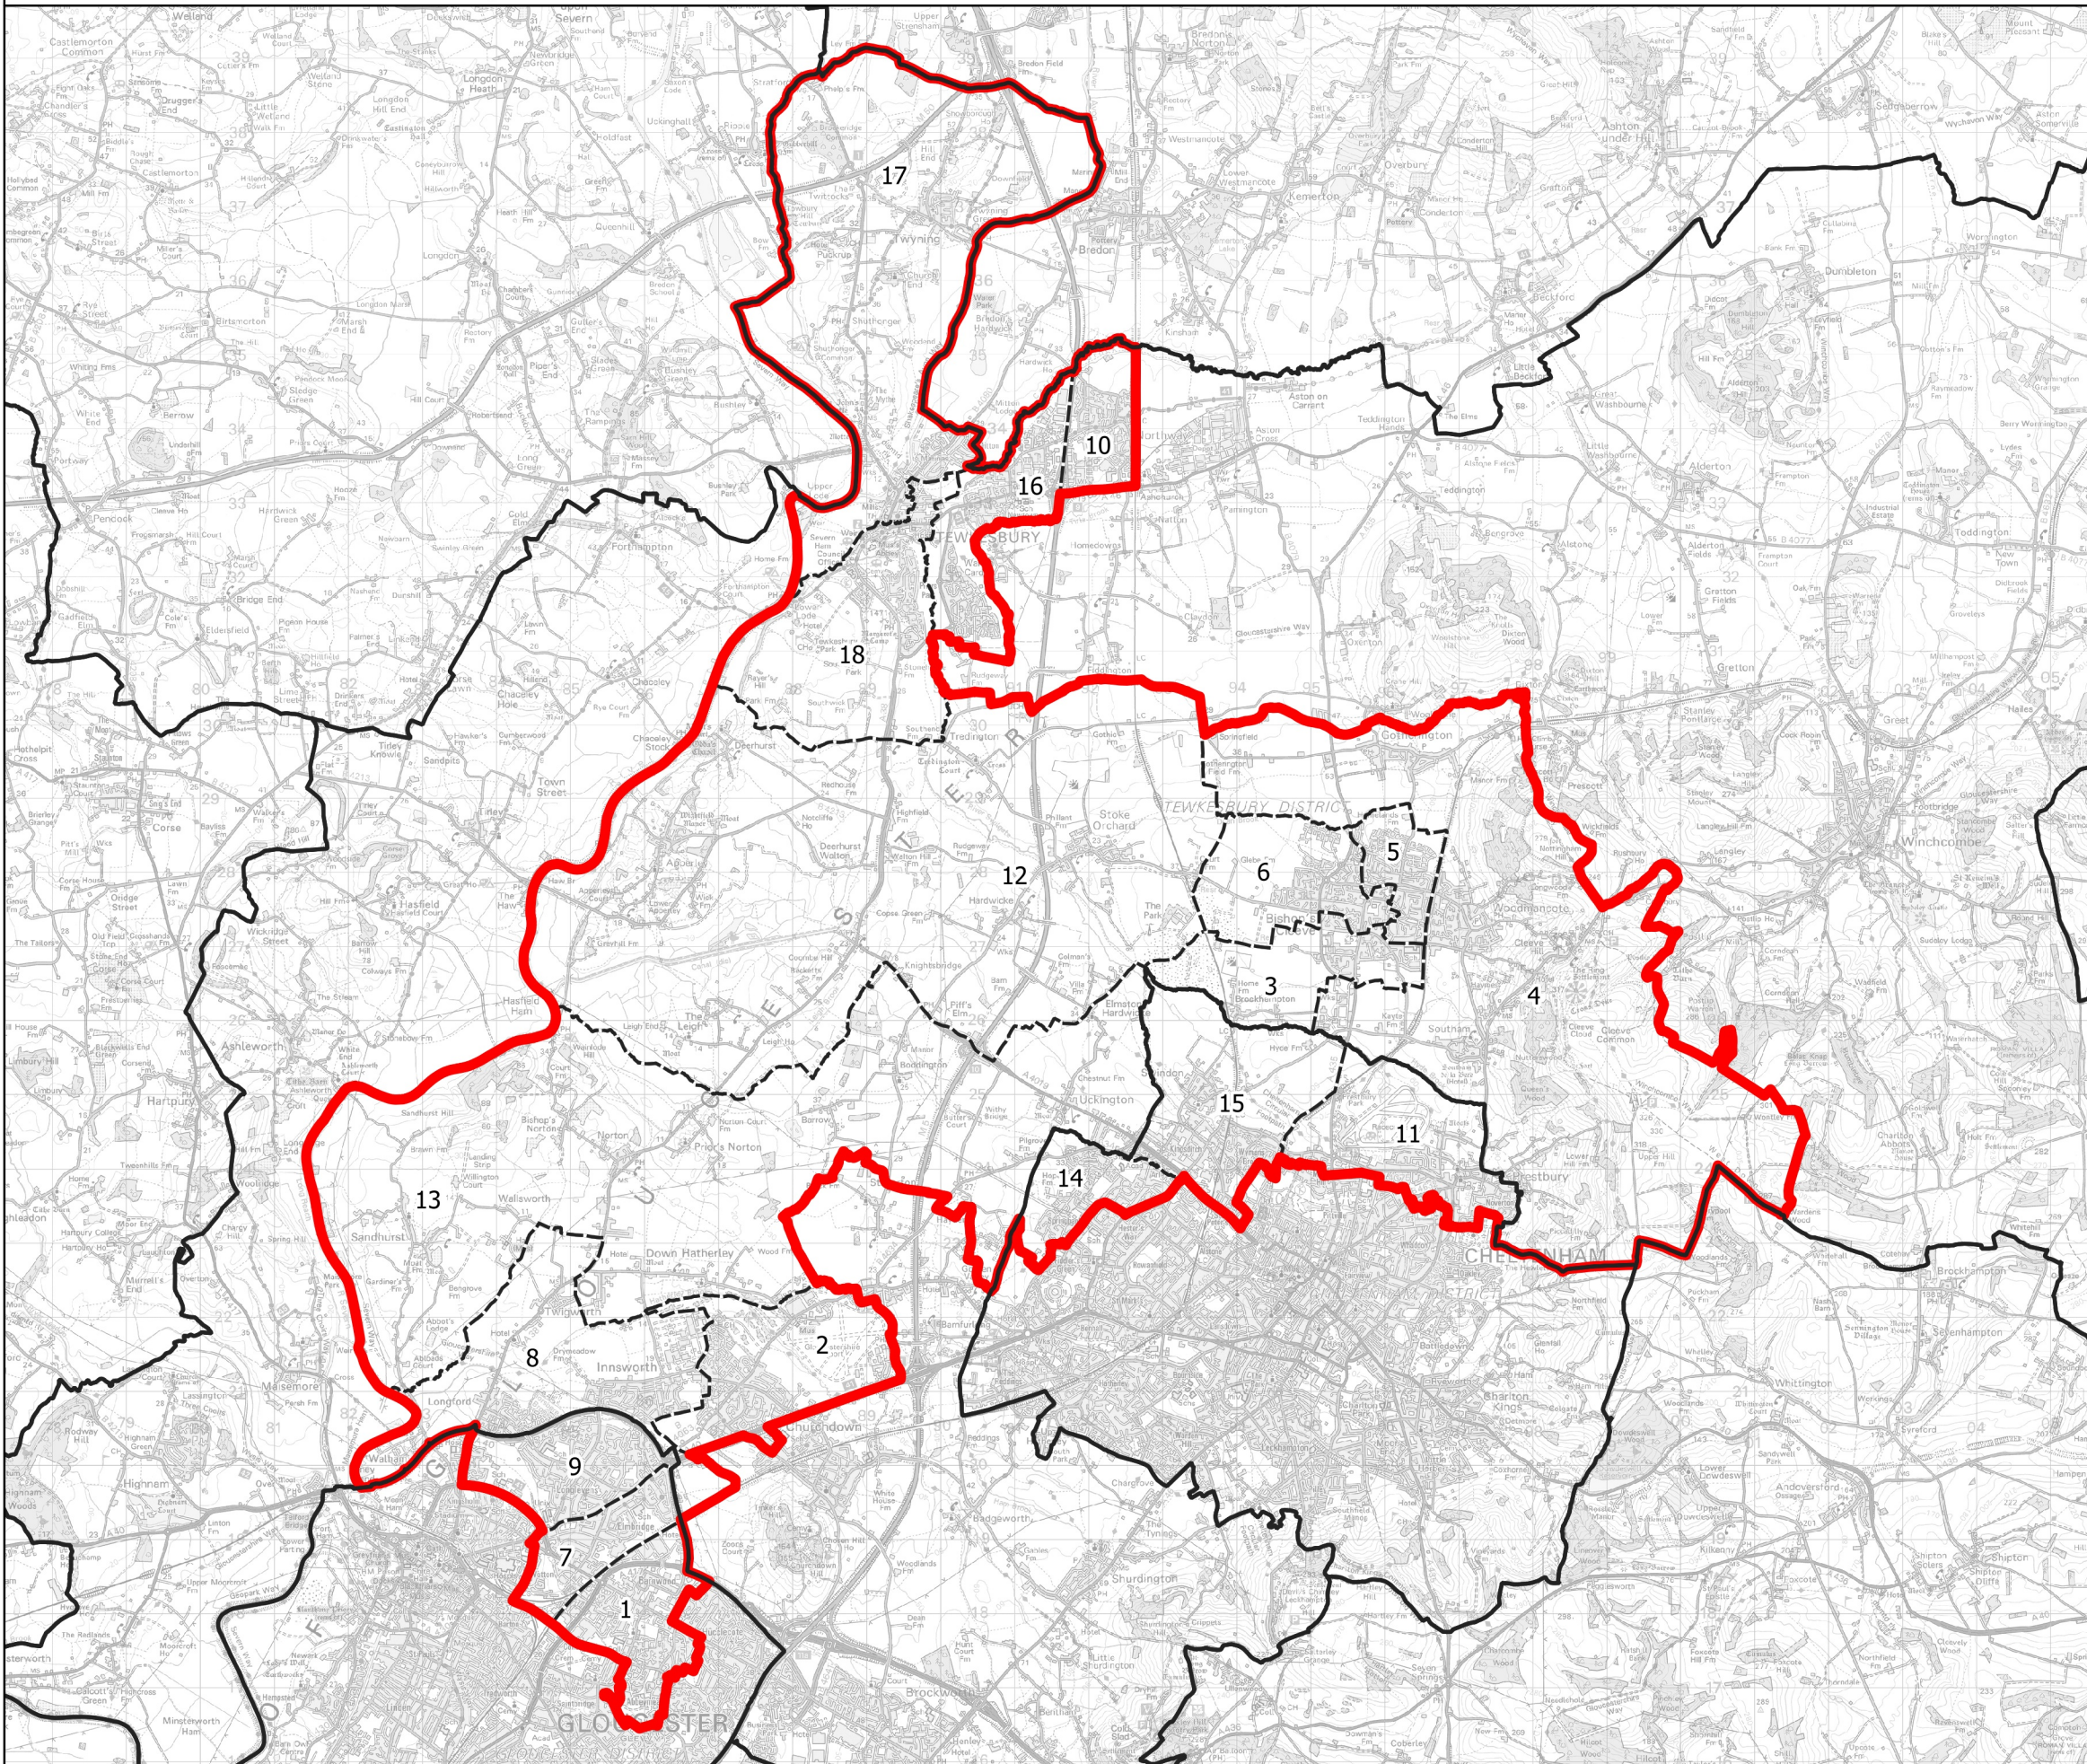

Boundary Commission for England - Initial Proposals for the South West Region

Tewkesbury County Constituency - Electorate 74,366

Wards:

- 1 Barnwood
- 2 Churchdown St. John's
- 3 Cleeve Grange
- 4 Cleeve Hill
- 5 Cleeve St. Michael's
- 6 Cleeve West
- 7 Elmbridge
- 8 Innsworth
- 9 Longlevens
- 10 Northway
- 11 Prestbury
- 12 Severn Vale North
- 13 Severn Vale South
- 14 Springbank
- 15 Swindon Village
- 16 Tewkesbury East
- 17 Tewkesbury North & Twyning
- 18 Tewkesbury South

-  Constituency
-  Local Authorities
-  Wards

0 1 2 km

© Crown copyright and database rights 2021 OS 100018289. You are permitted to use this data solely to enable you to respond to, or interact with, the organisation that provided you with the data. You are not permitted to copy, sub-license, distribute or sell any of this data to third parties in any form. Third party rights to enforce the terms of this licence shall be reserved to OS.

Tewkesbury County Constituency