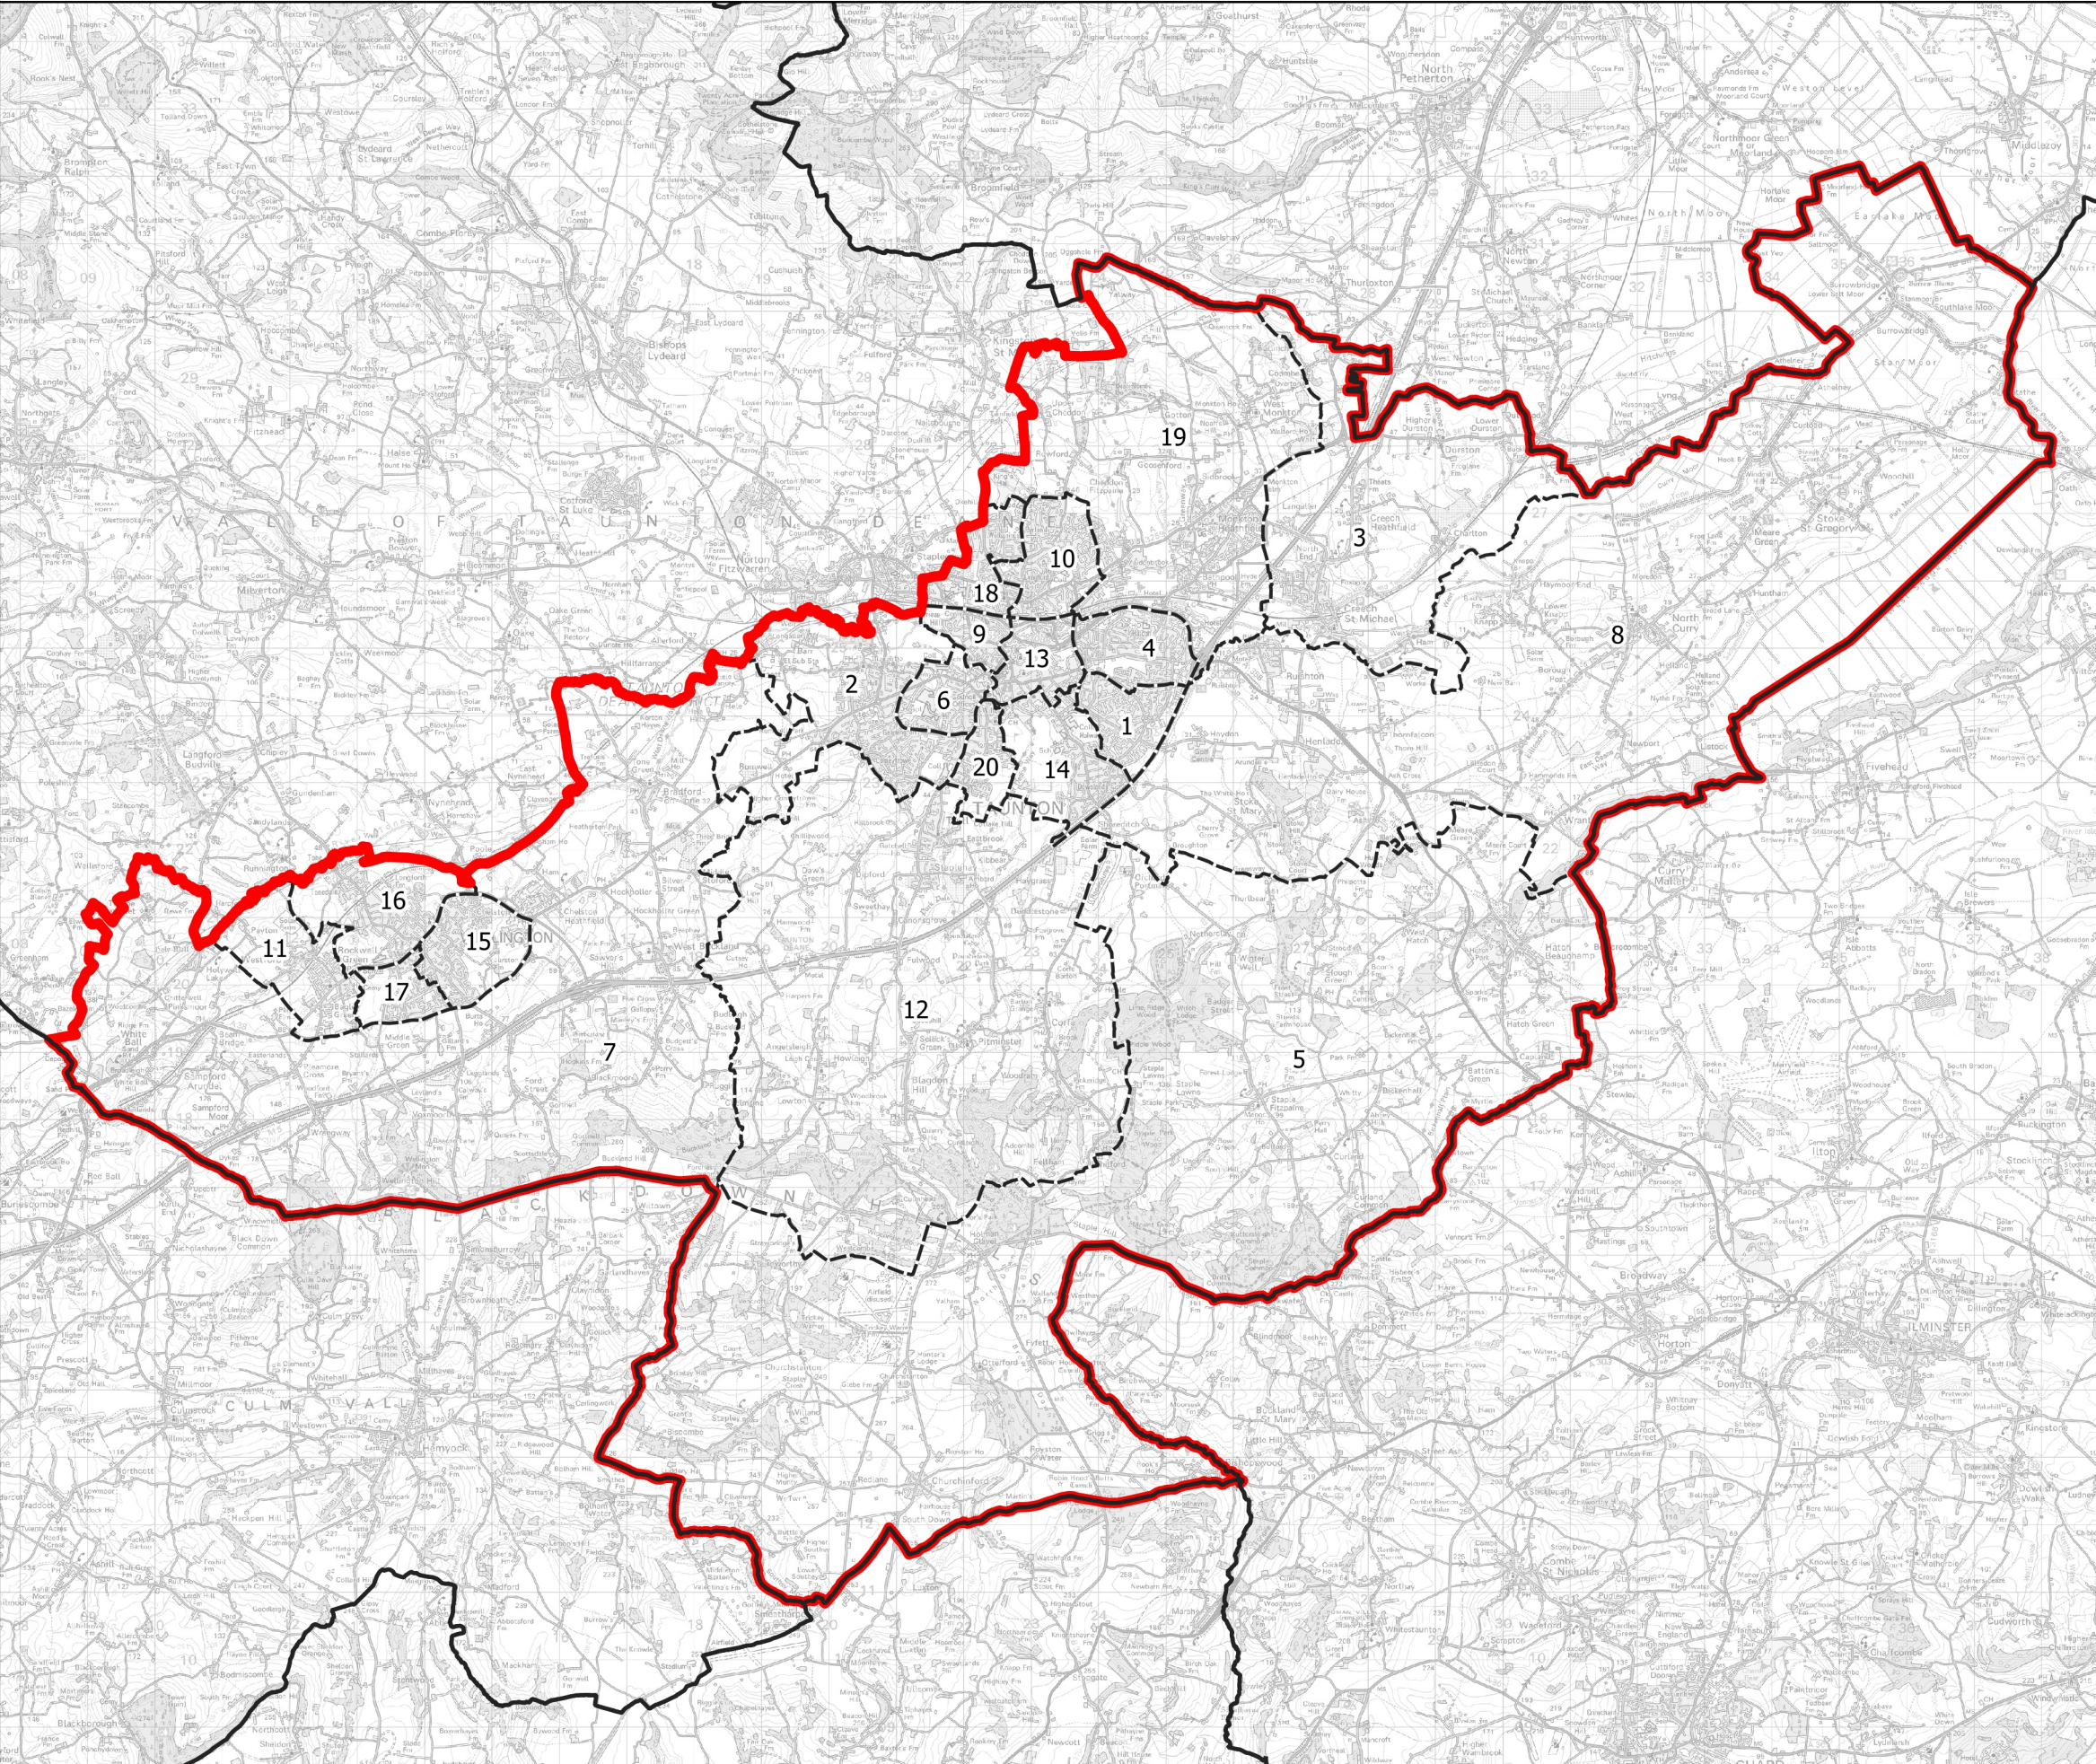

Boundary Commission for England - Initial Proposals for the South West Region

Taunton County Constituency - Electorate 71,194

- Wards:
- 1 Blackbrook & Holway
 - 2 Comeytrove & Bishop's Hull
 - 3 Creech St. Michael
 - 4 Halcon & Lane
 - 5 Hatch & Blackdown
 - 6 Manor & Tangier
 - 7 Monument
 - 8 North Curry & Ruishton
 - 9 North Town
 - 10 Priorswood
 - 11 Rockwell Green
 - 12 Trull, Pitminster & Corfe
 - 13 Victoria
 - 14 Vivary
 - 15 Wellington East
 - 16 Wellington North
 - 17 Wellington South
 - 18 Wellsprings & Rowbarton
 - 19 West Monkton & Cheddon Fitzpaine
 - 20 Wilton & Sherford

Constituency
 Local Authorities
 Wards

0 1 2 km

© Crown copyright and database rights 2021 OS 100018289. You are permitted to use this data solely to enable you to respond to, or interact with, the organisation that provided you with the data. You are not permitted to copy, sub-license, distribute or sell any of this data to third parties in any form. Third party rights to enforce the terms of this licence shall be reserved to OS.

Taunton County Constituency