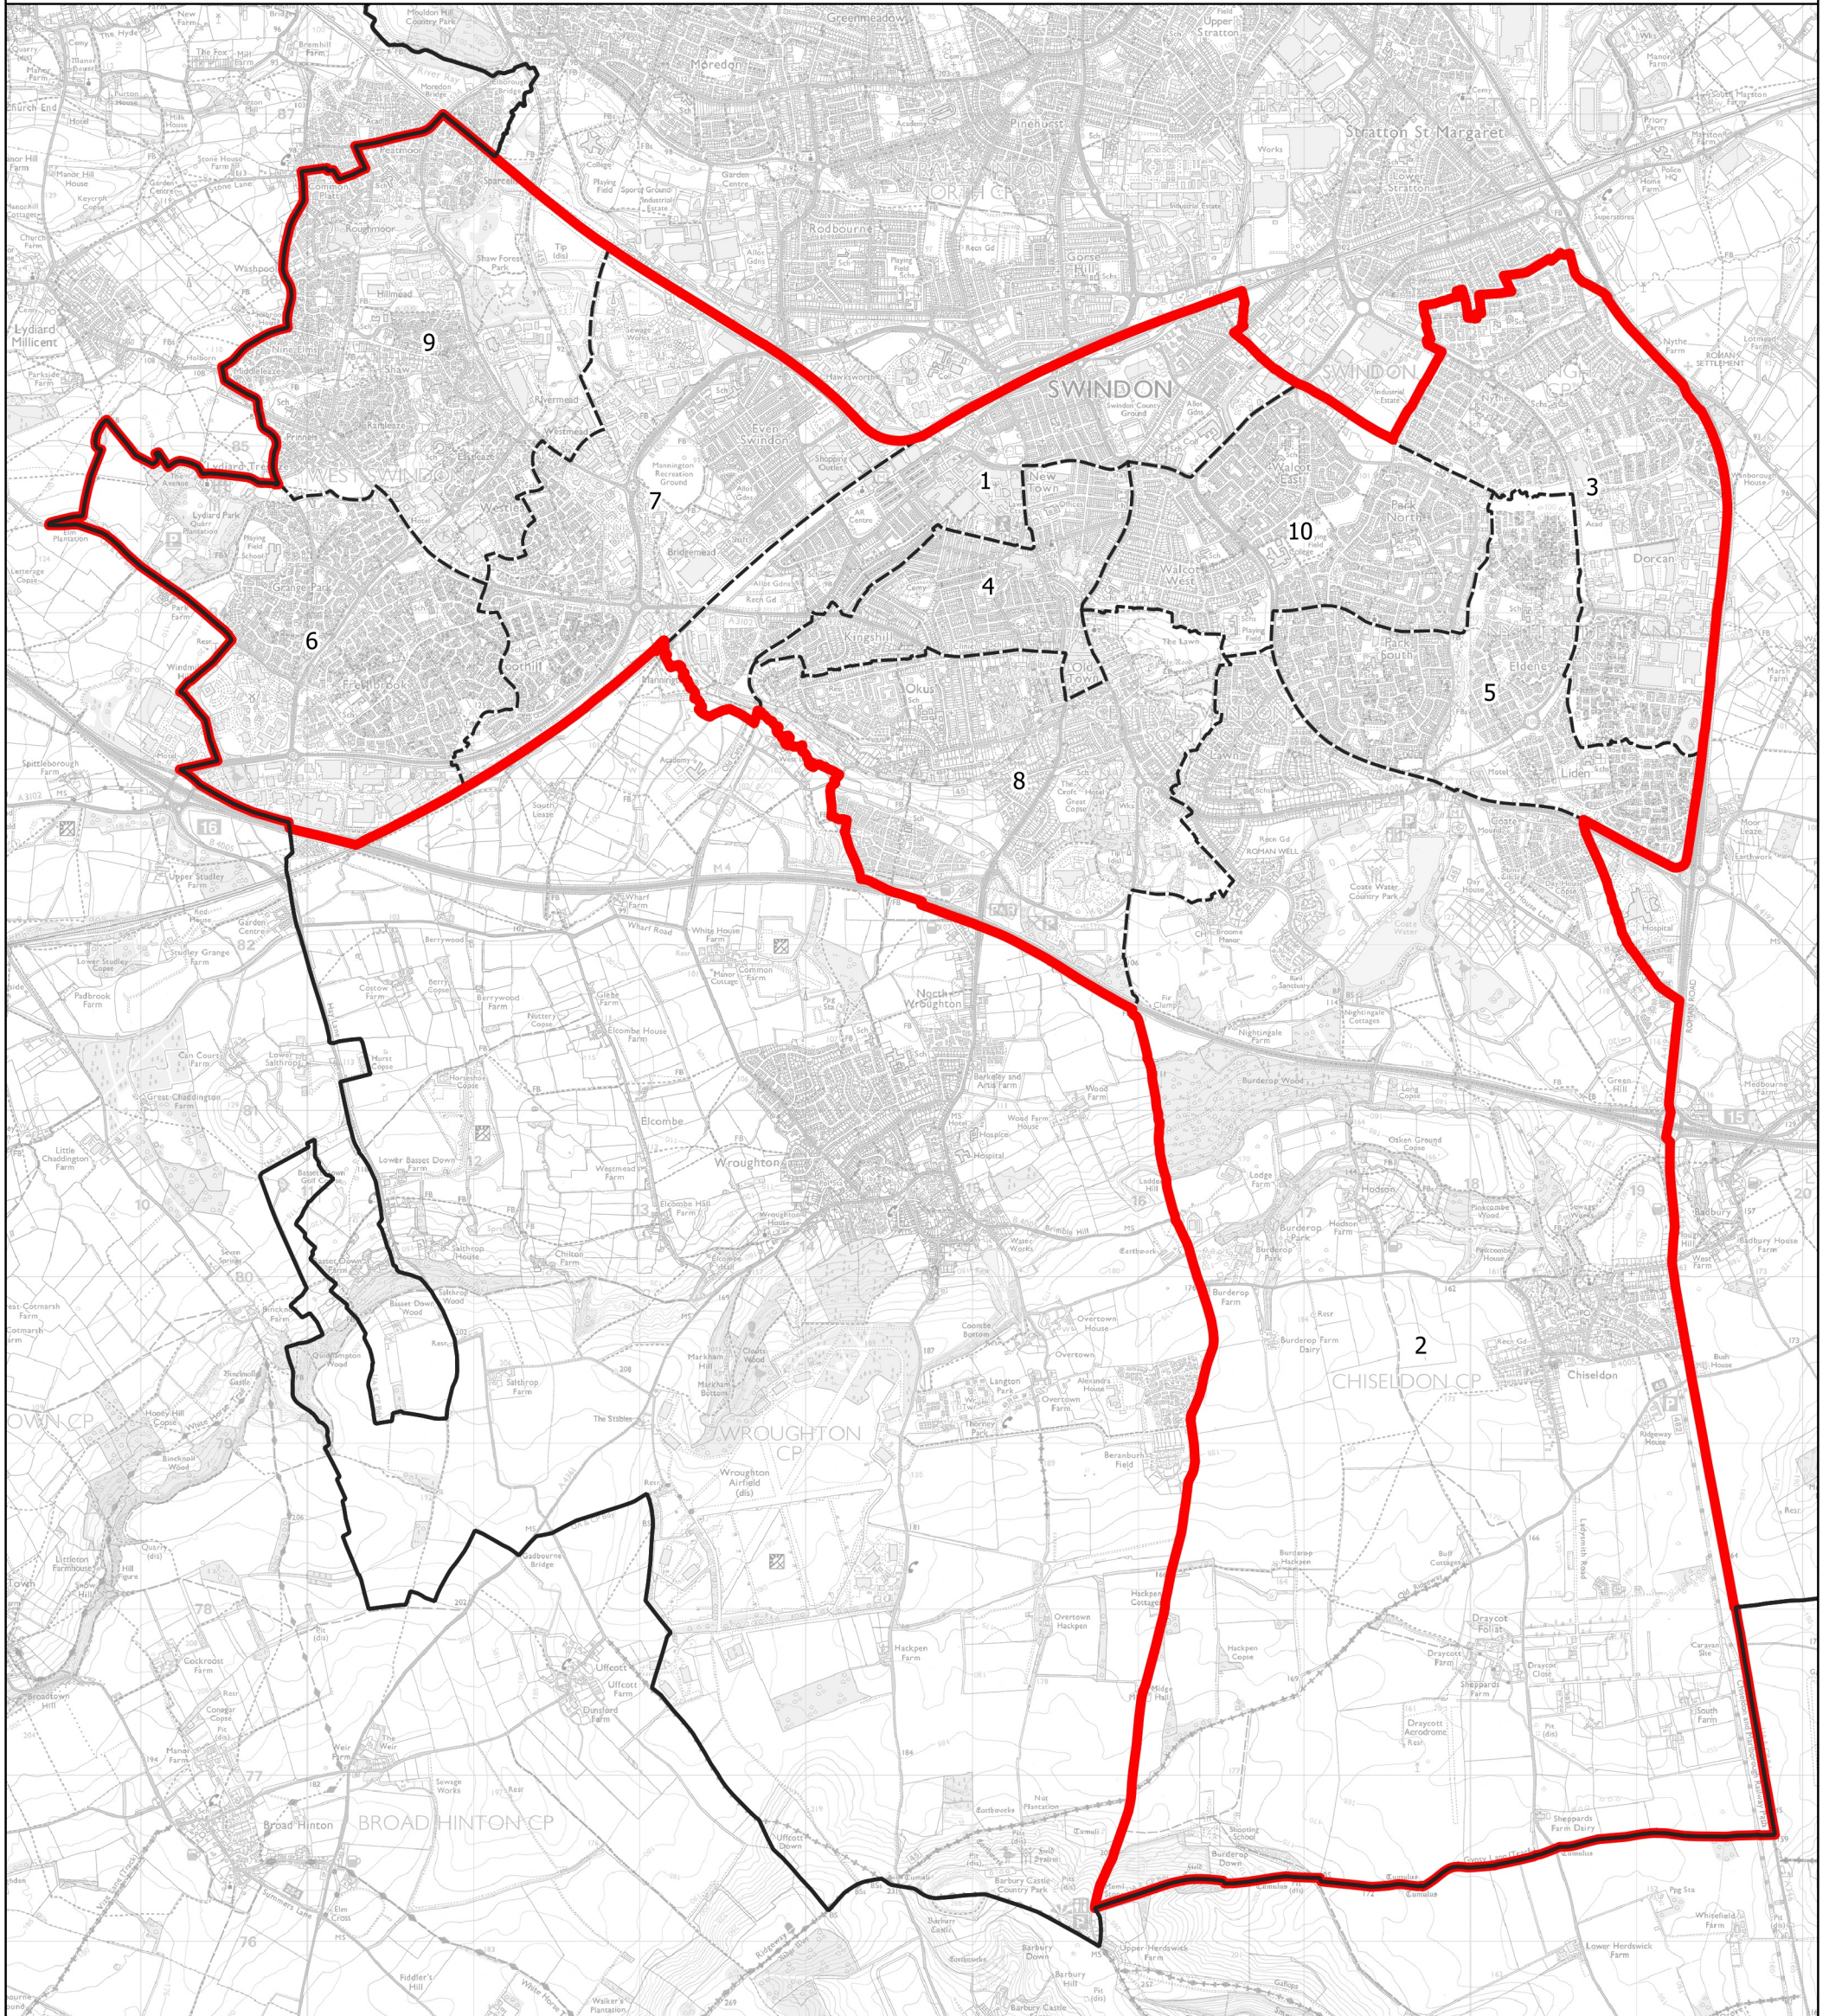

Boundary Commission for England - Initial Proposals for the South West Region

Swindon South County Constituency - Electorate 74,342

Wards:

- | | |
|--------------------------------|--------------------------|
| 1 Central | 7 Mannington and Western |
| 2 Chiseldon and Lawn | 8 Old Town |
| 3 Covingham and Dorcan | 9 Shaw |
| 4 Eastcott | 10 Walcot and Park North |
| 5 Liden, Eldene and Park South | |
| 6 Lydiard and Freshbrook | |

Swindon South County Constituency