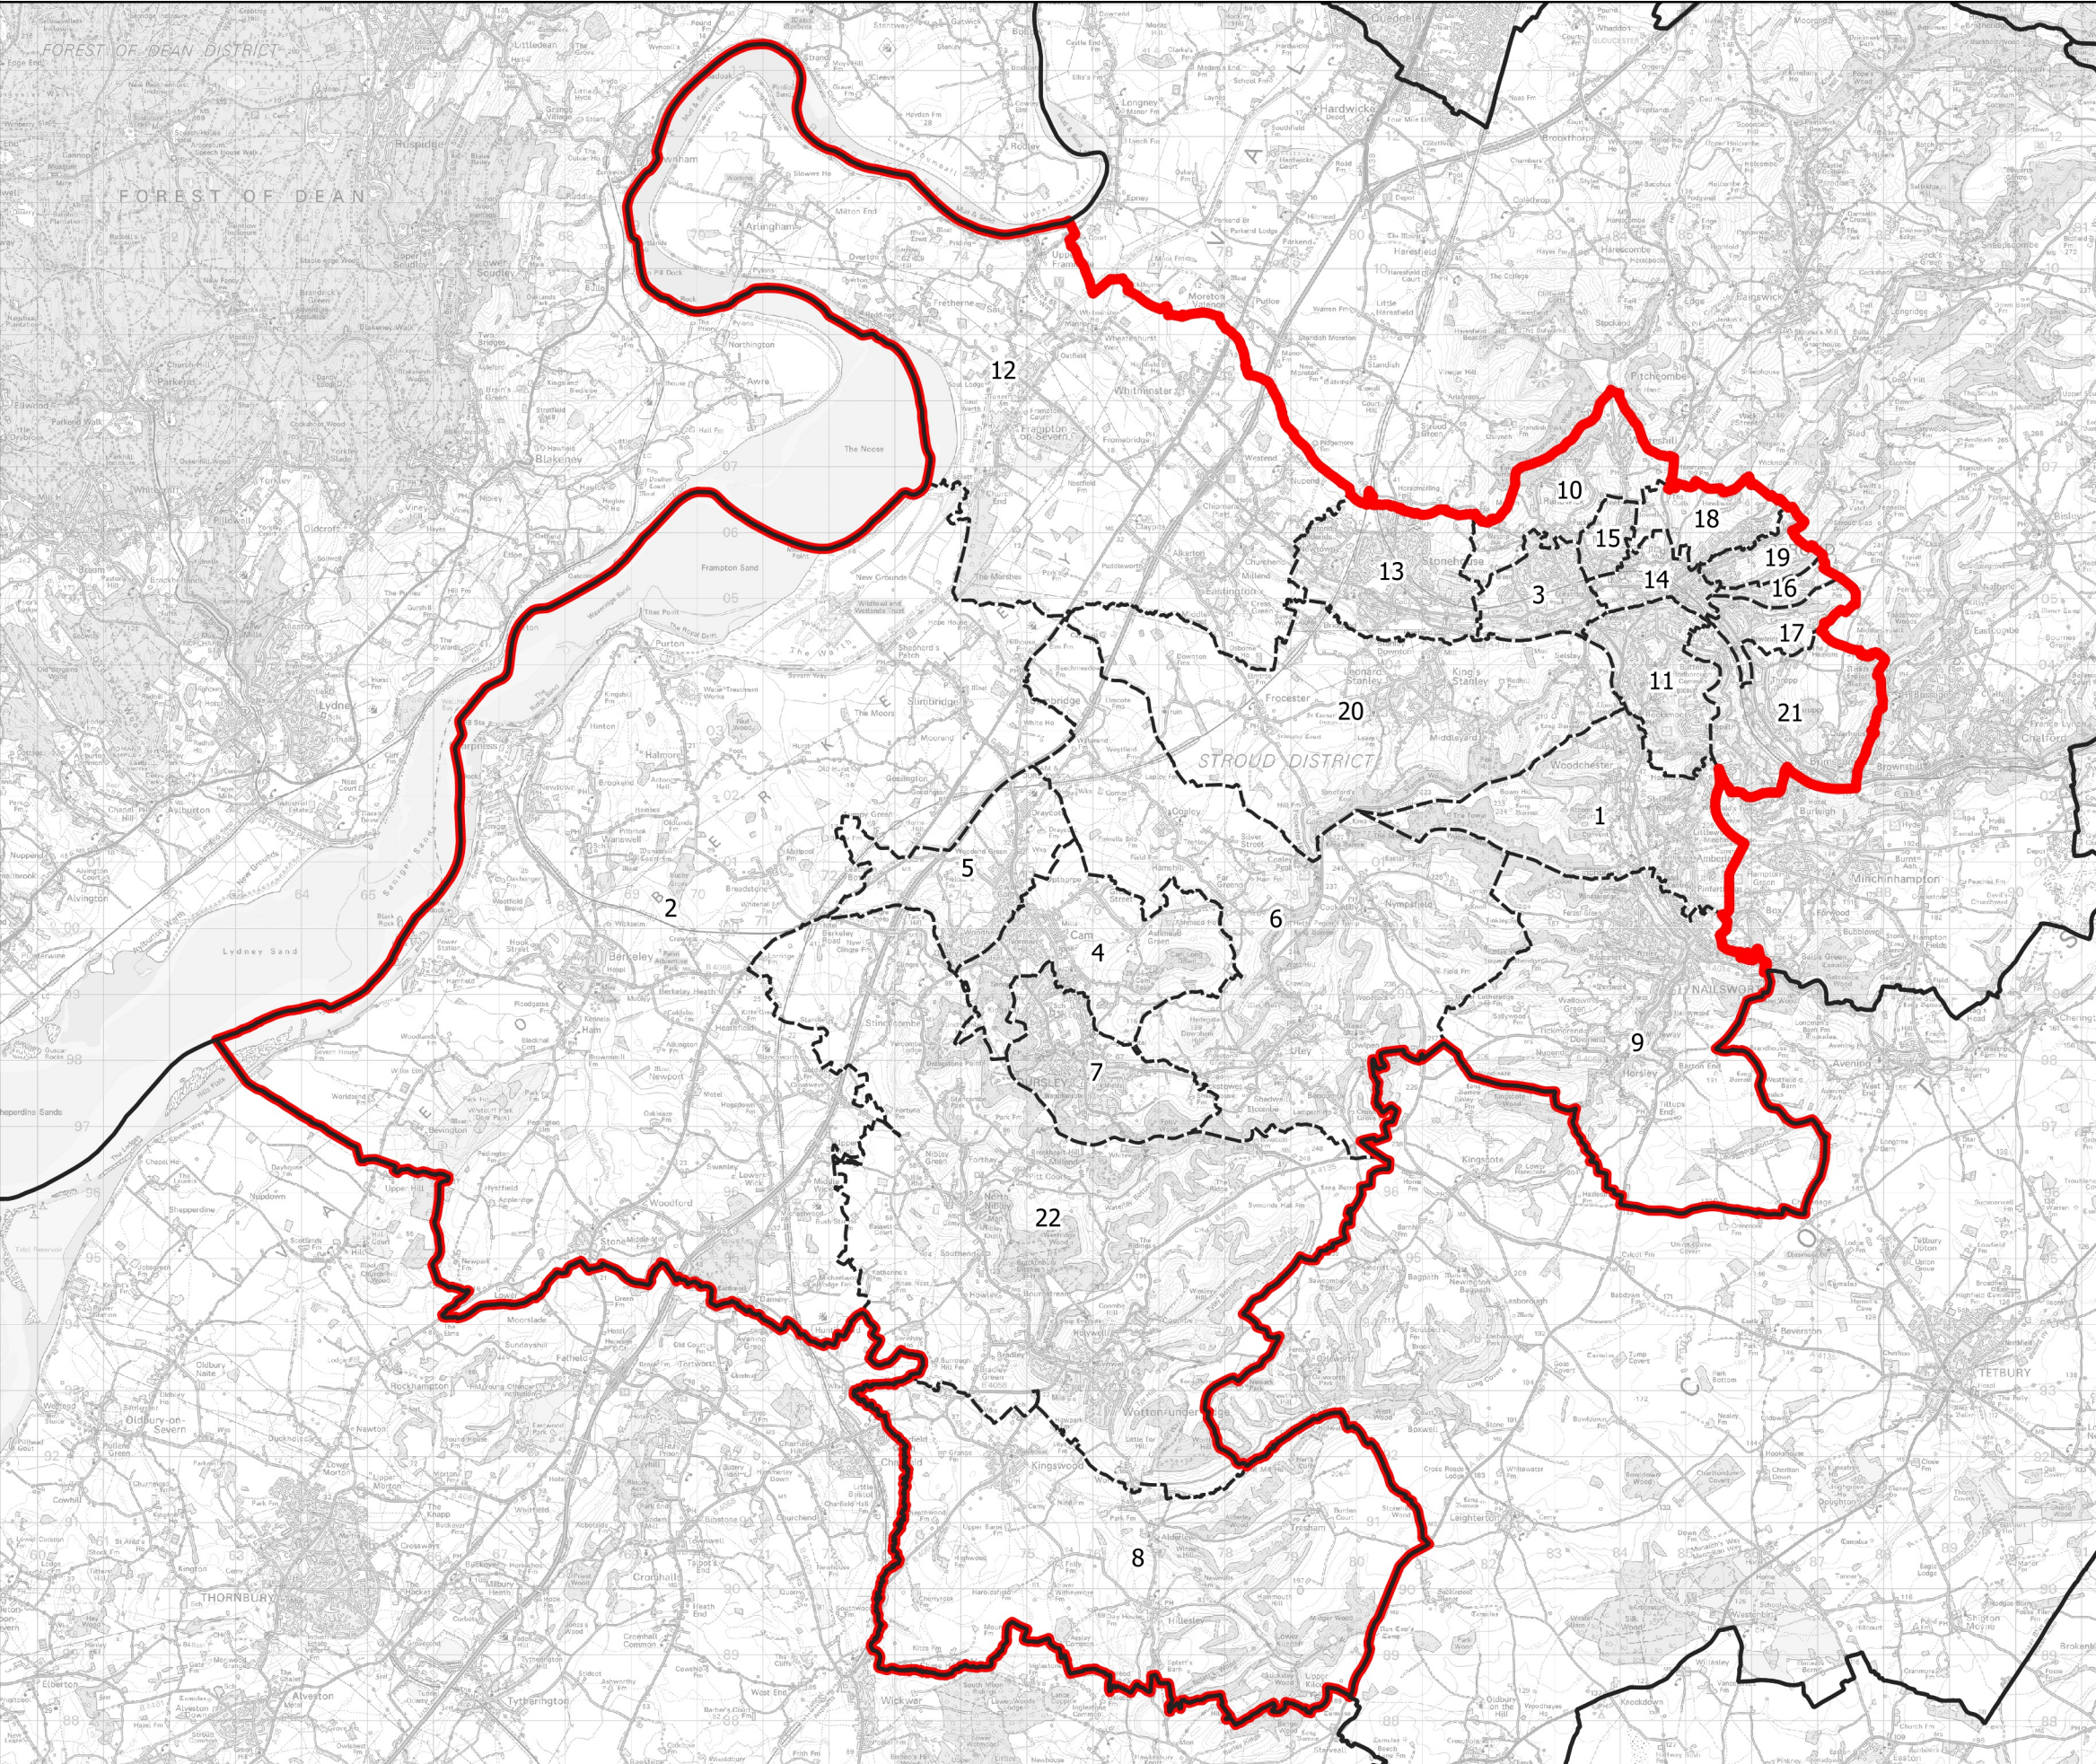

# Boundary Commission for England - Initial Proposals for the South West Region

## Stroud County Constituency - Electorate 72,760

- Wards:
- 1 Amberley and Woodchester
  - 2 Berkeley Vale
  - 3 Cainscross
  - 4 Cam East
  - 5 Cam West
  - 6 Coaley & Uley
  - 7 Dursley
  - 8 Kingswood
  - 9 Nailsworth
  - 10 Randwick, Whiteshill & Ruscombe
  - 11 Rodborough
  - 12 Severn
  - 13 Stonehouse
  - 14 Stroud Central
  - 15 Stroud Farmhill & Paganhill
  - 16 Stroud Slade
  - 17 Stroud Trinity
  - 18 Stroud Uplands
  - 19 Stroud Valley
  - 20 The Stanleys
  - 21 Thrupp
  - 22 Wotton-under-Edge

- Constituency
- Local Authorities
- Wards

0 1 2 km

© Crown copyright and database rights 2021 OS 100018289. You are permitted to use this data solely to enable you to respond to, or interact with, the organisation that provided you with the data. You are not permitted to copy, sub-license, distribute or sell any of this data to third parties in any form. Third party rights to enforce the terms of this licence shall be reserved to OS.

Stroud County Constituency