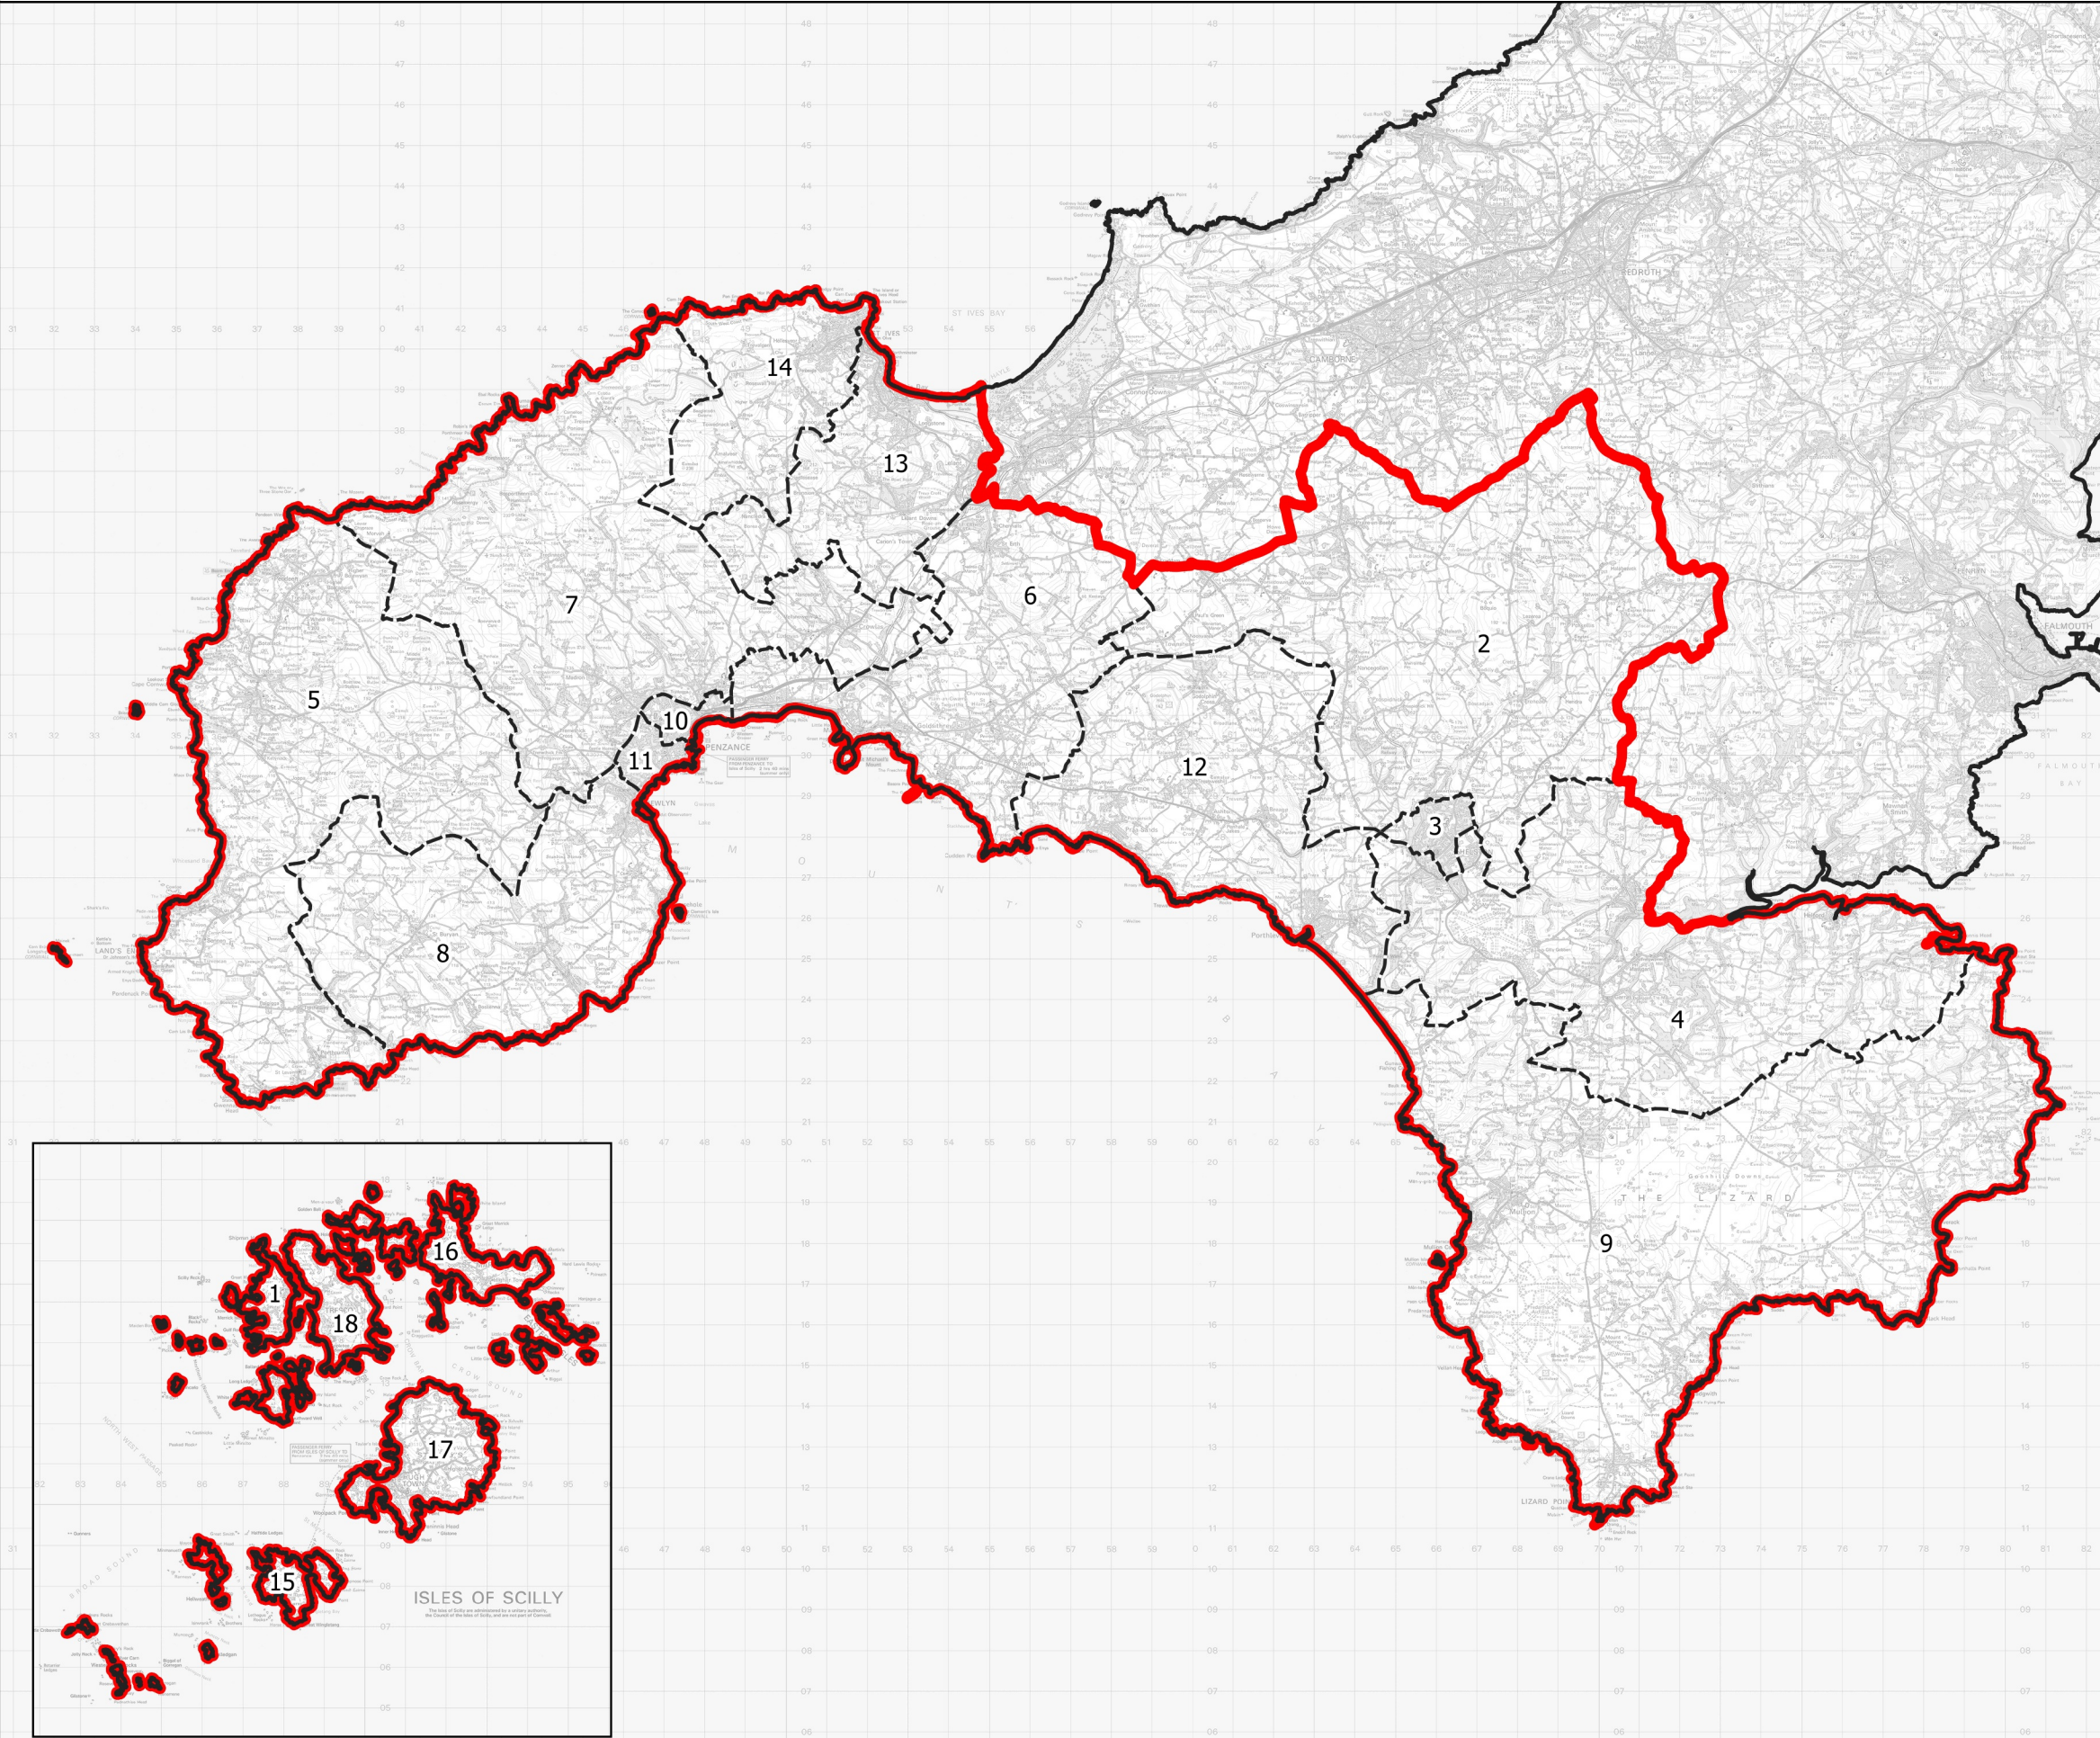

- Wards:
- 1 Bryher
  - 2 Crowan, Sithney & Wendron
  - 3 Helston North
  - 4 Helston South & Meneage
  - 5 Land's End
  - 6 Long Rock, Marazion & St Erth
  - 7 Ludgvan, Madron, Gulval & Heamoor
  - 8 Mousehole, Newlyn & St Buryan
  - 9 Mullion & St Keverne
  - 10 Penzance East
  - 11 Penzance Promenade
  - 12 Porthleven, Breage & Germoe
  - 13 St Ives East, Lelant & Carbis Bay
  - 14 St Ives West & Towednack
  - 15 St. Agnes
  - 16 St. Martin's
  - 17 St. Mary's
  - 18 Tresco

- Constituency
- Local Authorities
- Wards

© Crown copyright and database rights 2021 OS 100018289. You are permitted to use this data solely to enable you to respond to, or interact with, the organisation that provided you with the data. You are not permitted to copy, sub-licence, distribute or sell any of this data to third parties in any form. Third party rights to enforce the terms of this licence shall be reserved to OS.