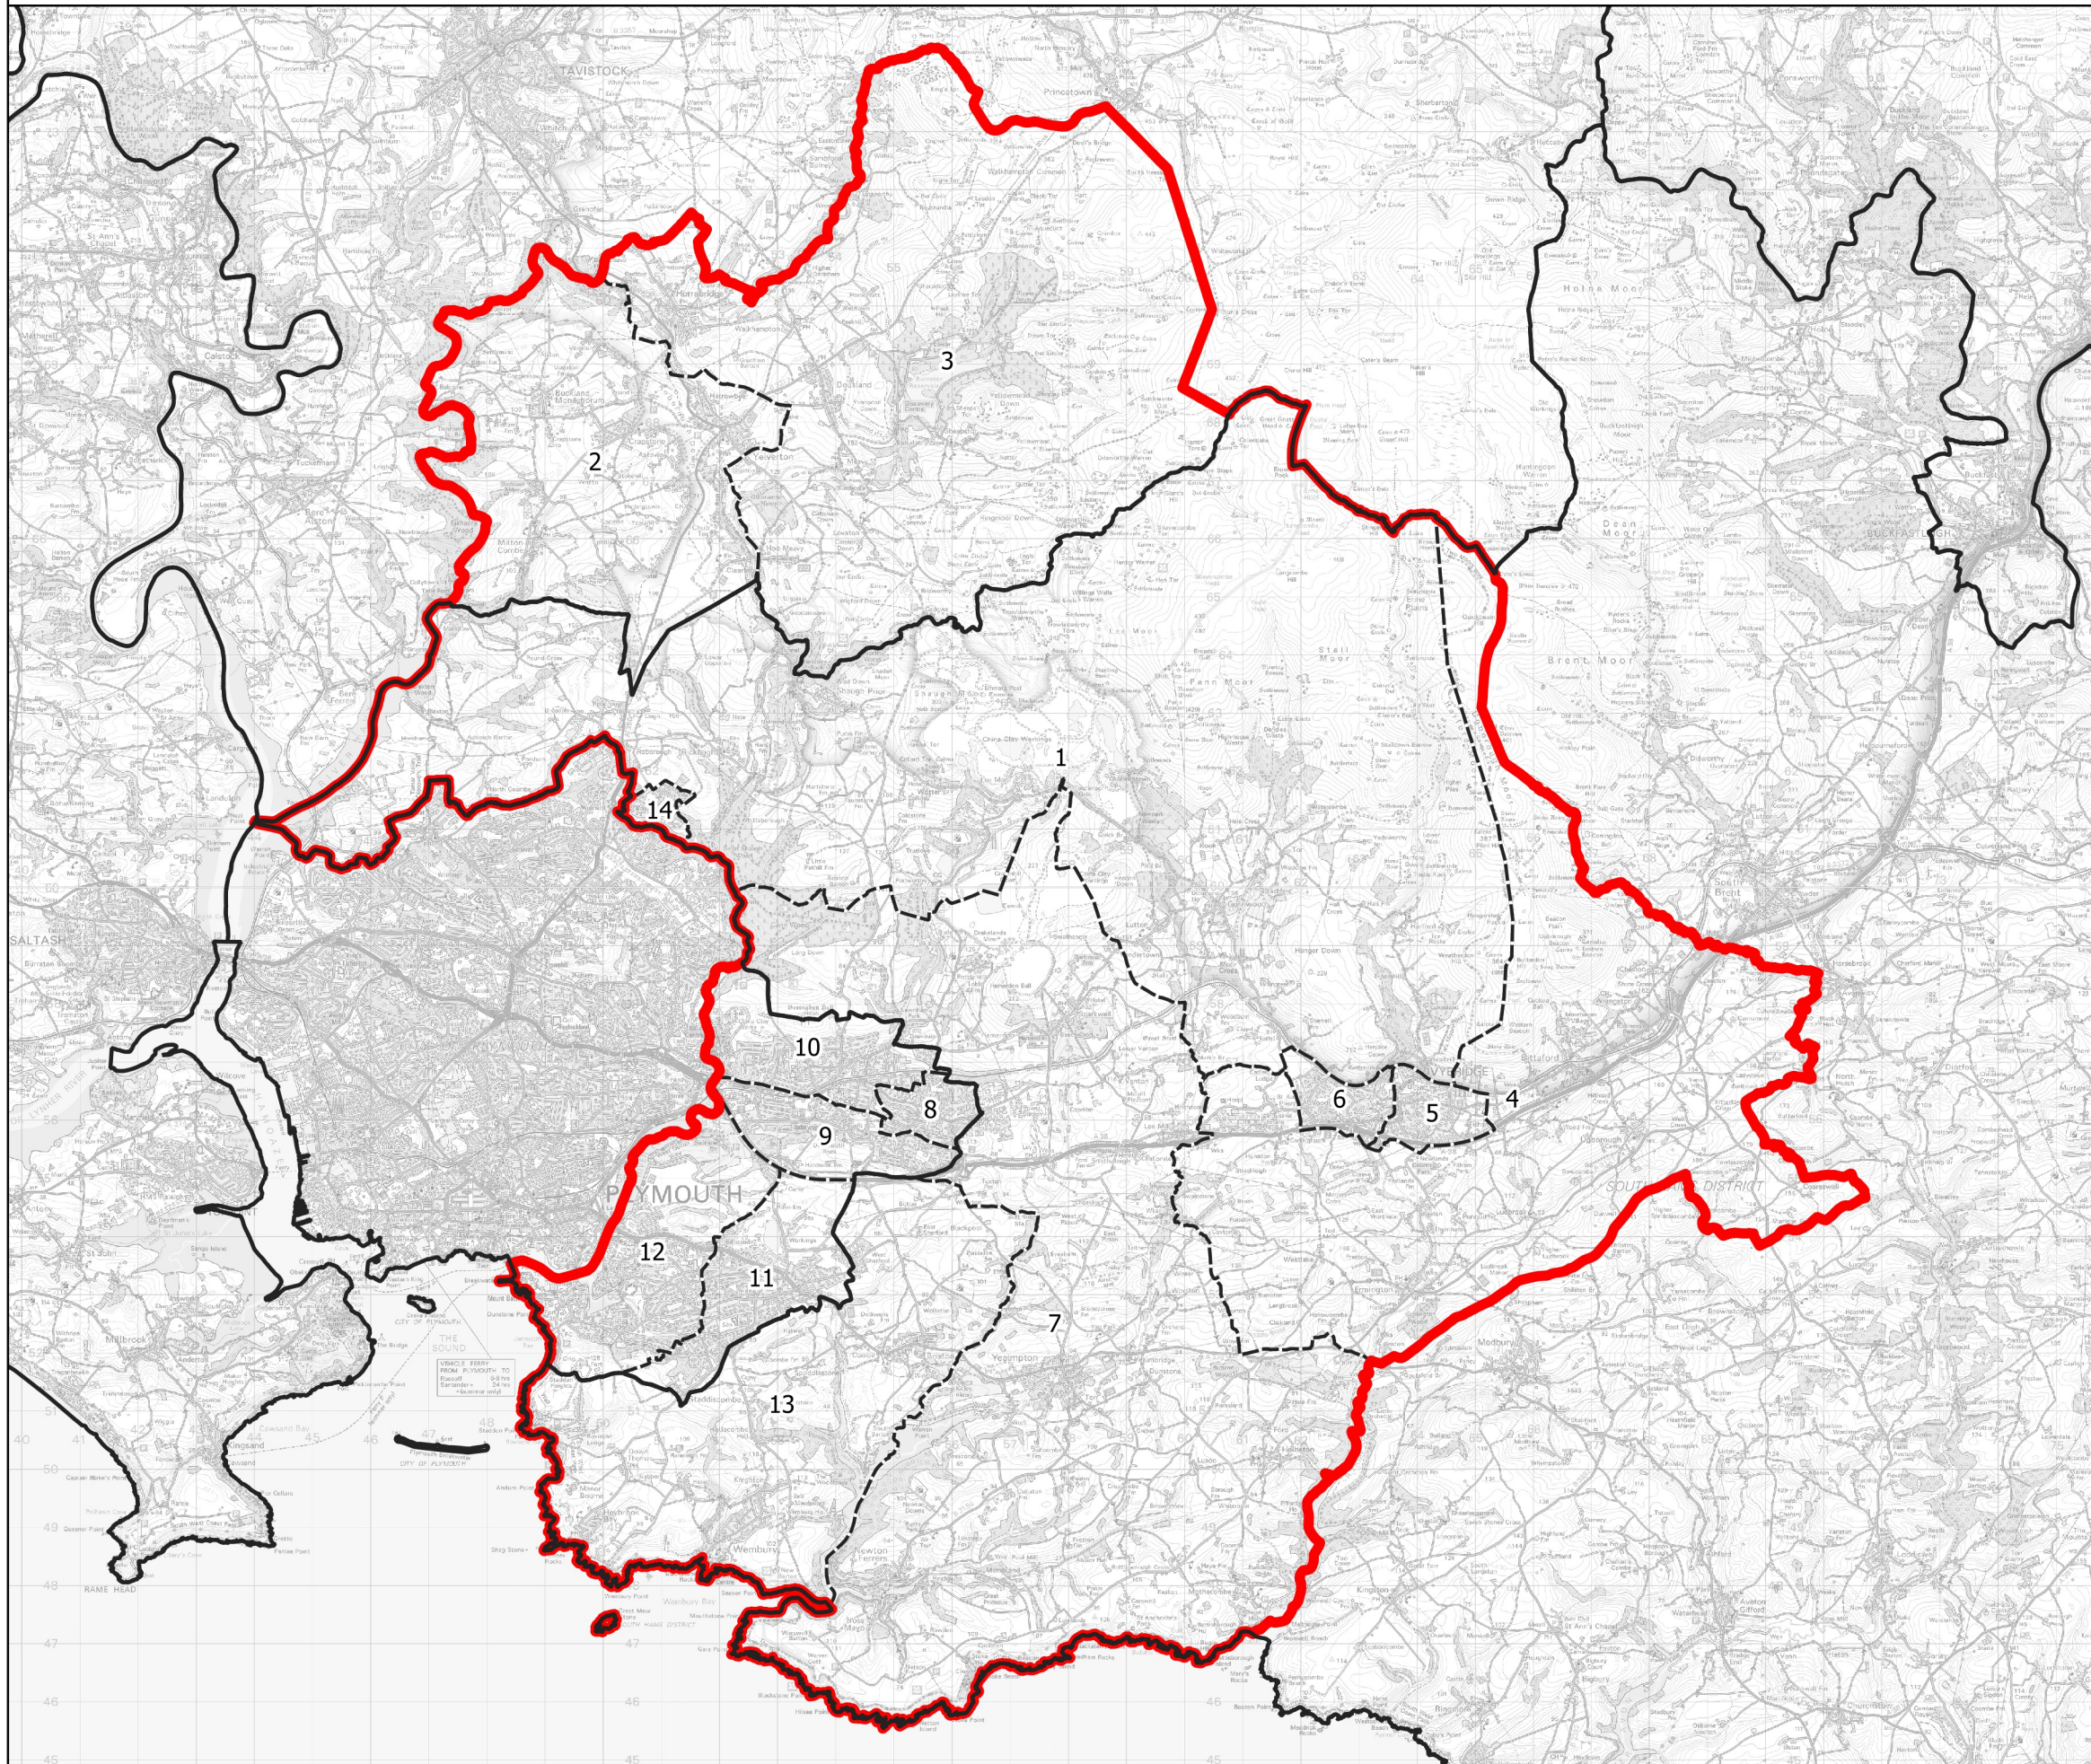

Boundary Commission for England - Initial Proposals for the South West Region

South West Devon County Constituency - Electorate 75,371

Wards:

- 1 Bickleigh & Cornwood
- 2 Buckland Monachorum
- 3 Burrator
- 4 Ermington & Ugborough
- 5 Ivybridge East
- 6 Ivybridge West
- 7 Newton & Yealmpton
- 8 Plympton Chaddlewood
- 9 Plympton Erle
- 10 Plympton St. Mary
- 11 Plymstock Dunstone
- 12 Plymstock Radford
- 13 Wembury & Brixton
- 14 Woolwell

Constituency
 Local Authorities
 Wards

0 1 2 km

© Crown copyright and database rights 2021 OS 100018289. You are permitted to use this data solely to enable you to respond to, or interact with, the organisation that provided you with the data. You are not permitted to copy, sub-license, distribute or sell any of this data to third parties in any form. Third party rights to enforce the terms of this licence shall be reserved to OS.

South West Devon County Constituency