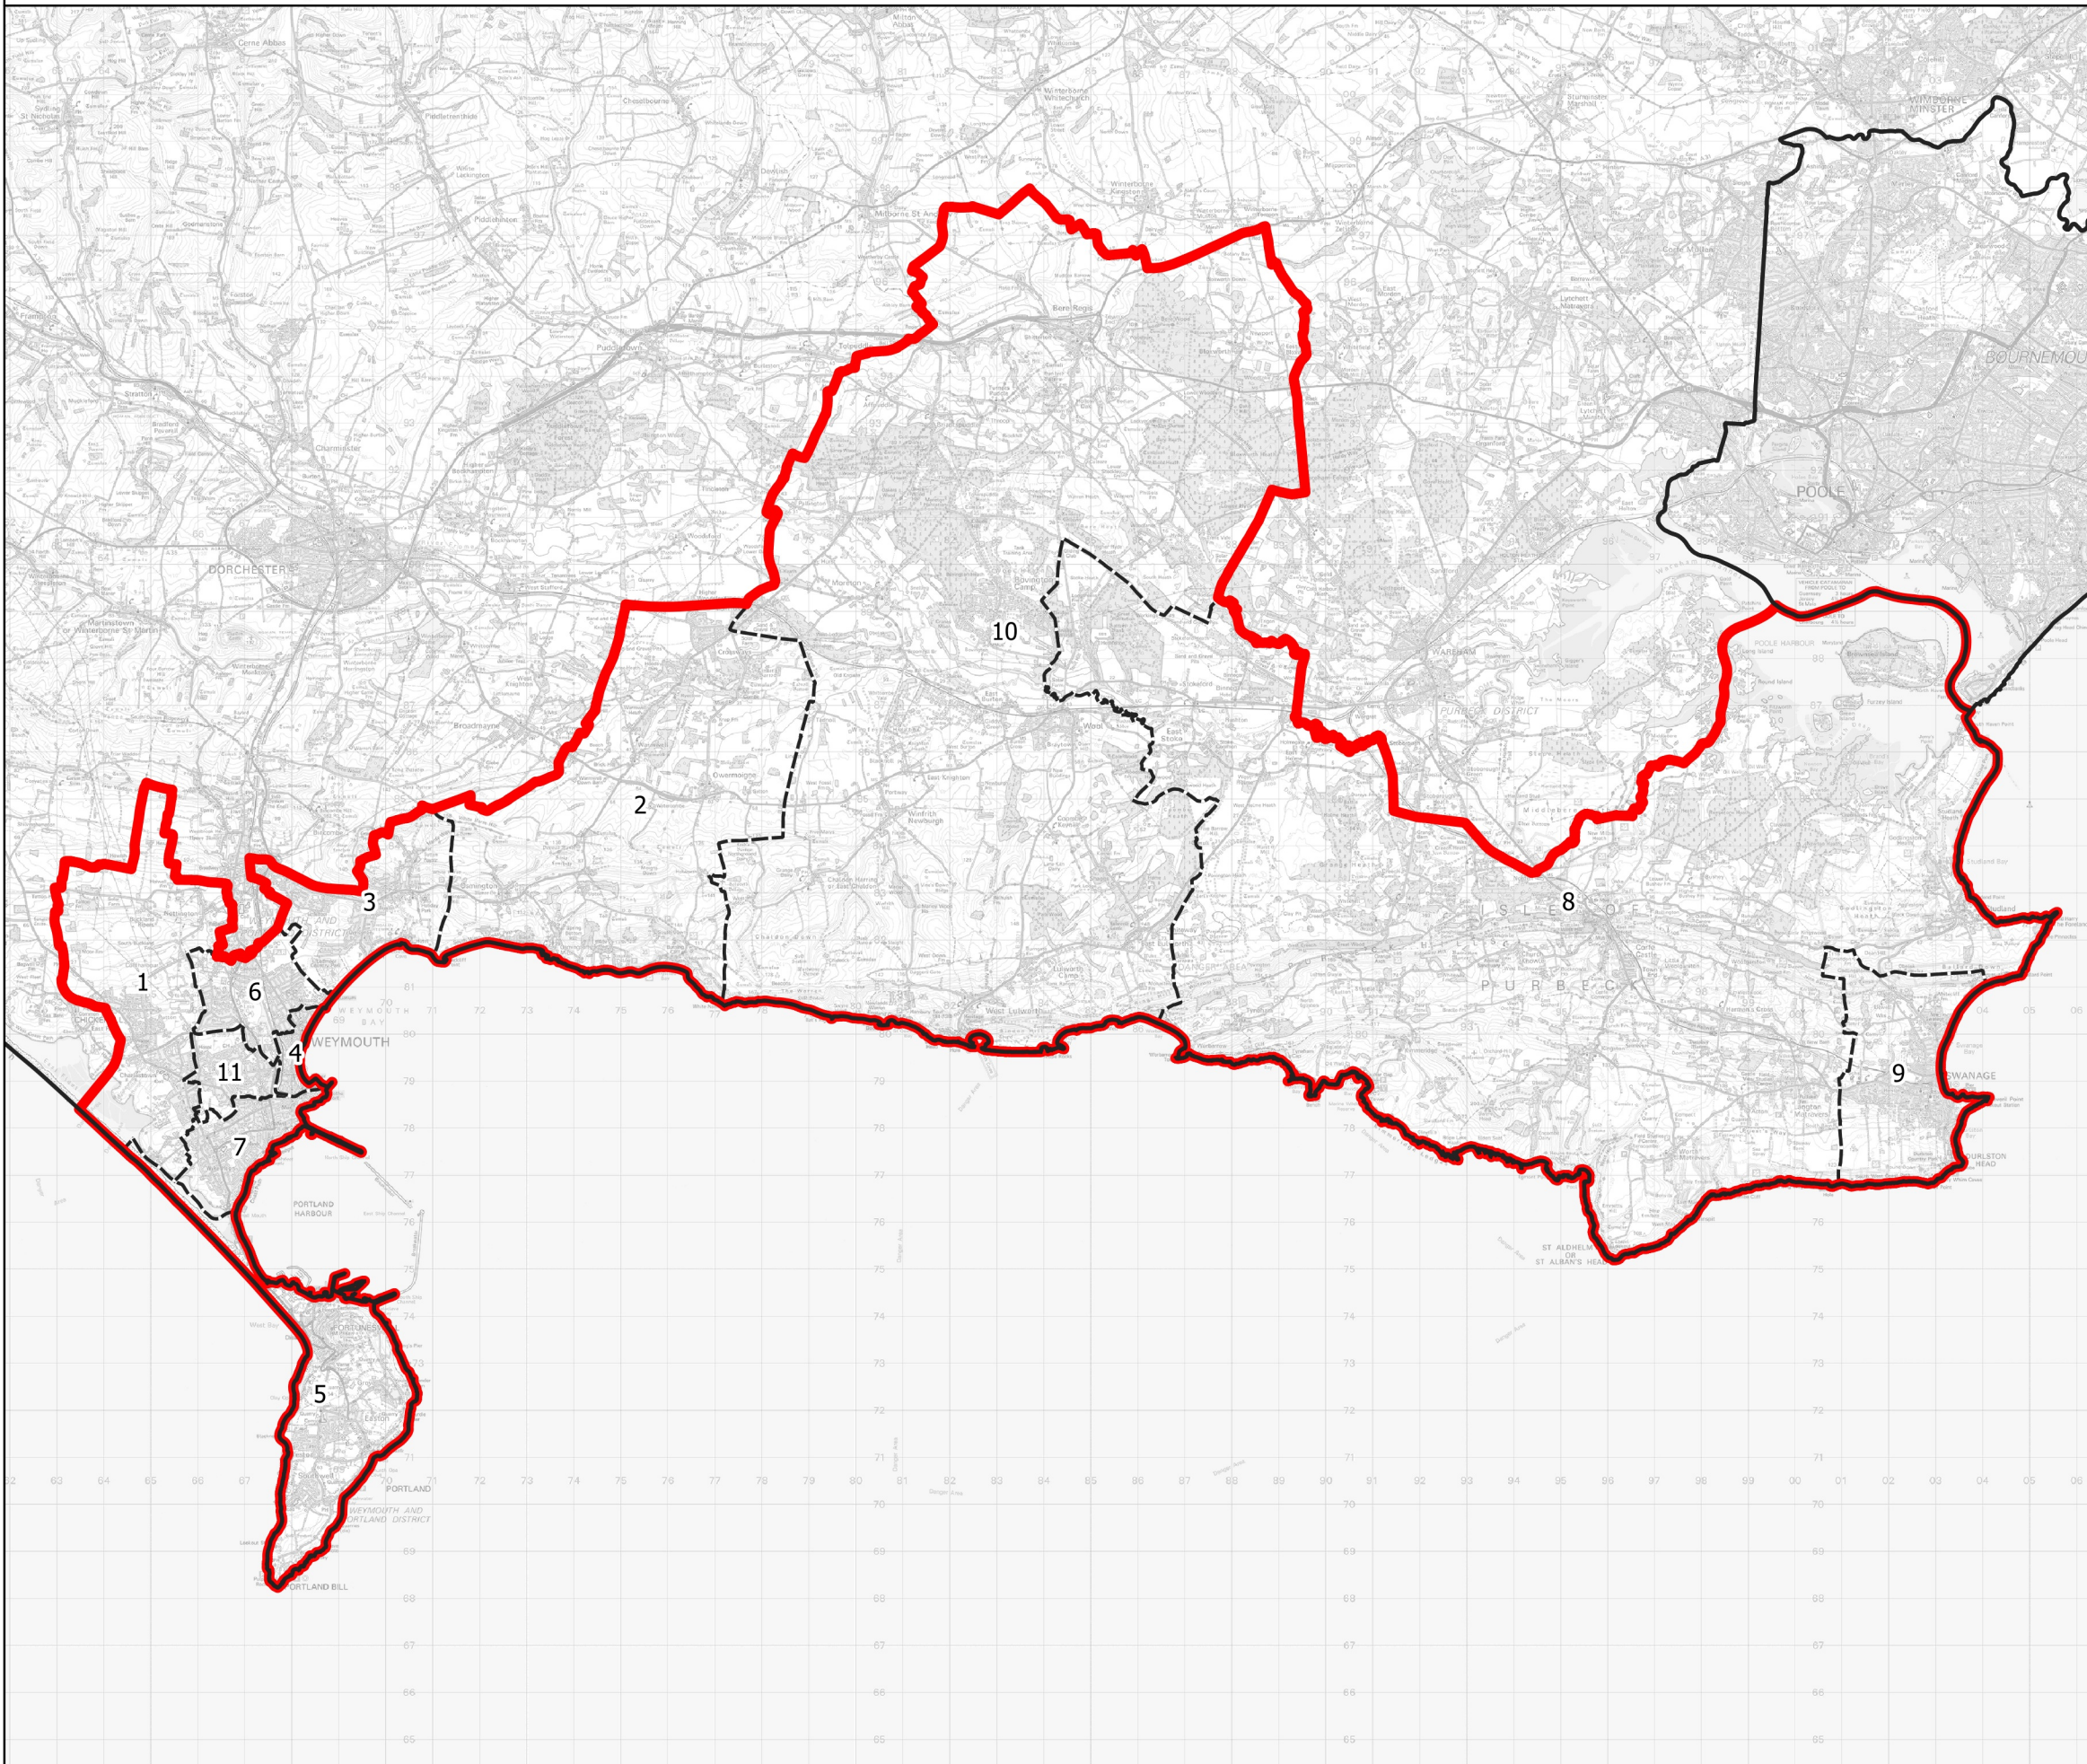

# Boundary Commission for England - Initial Proposals for the South West Region

## South Dorset County Constituency - Electorate 74,356

### Wards:

- 1 Chickerell
- 2 Crossways
- 3 Littlemoor & Preston
- 4 Melcombe Regis
- 5 Portland
- 6 Radipole
- 7 Rodwell & Wyke
- 8 South East Purbeck
- 9 Swanage
- 10 West Purbeck
- 11 Westham

 Constituency

 Local Authorities

 Wards

0 2 4 km

© Crown copyright and database rights 2021 OS 100018289. You are permitted to use this data solely to enable you to respond to, or interact with, the organisation that provided you with the data. You are not permitted to copy, sub-license, distribute or sell any of this data to third parties in any form. Third party rights to enforce the terms of this licence shall be reserved to OS.