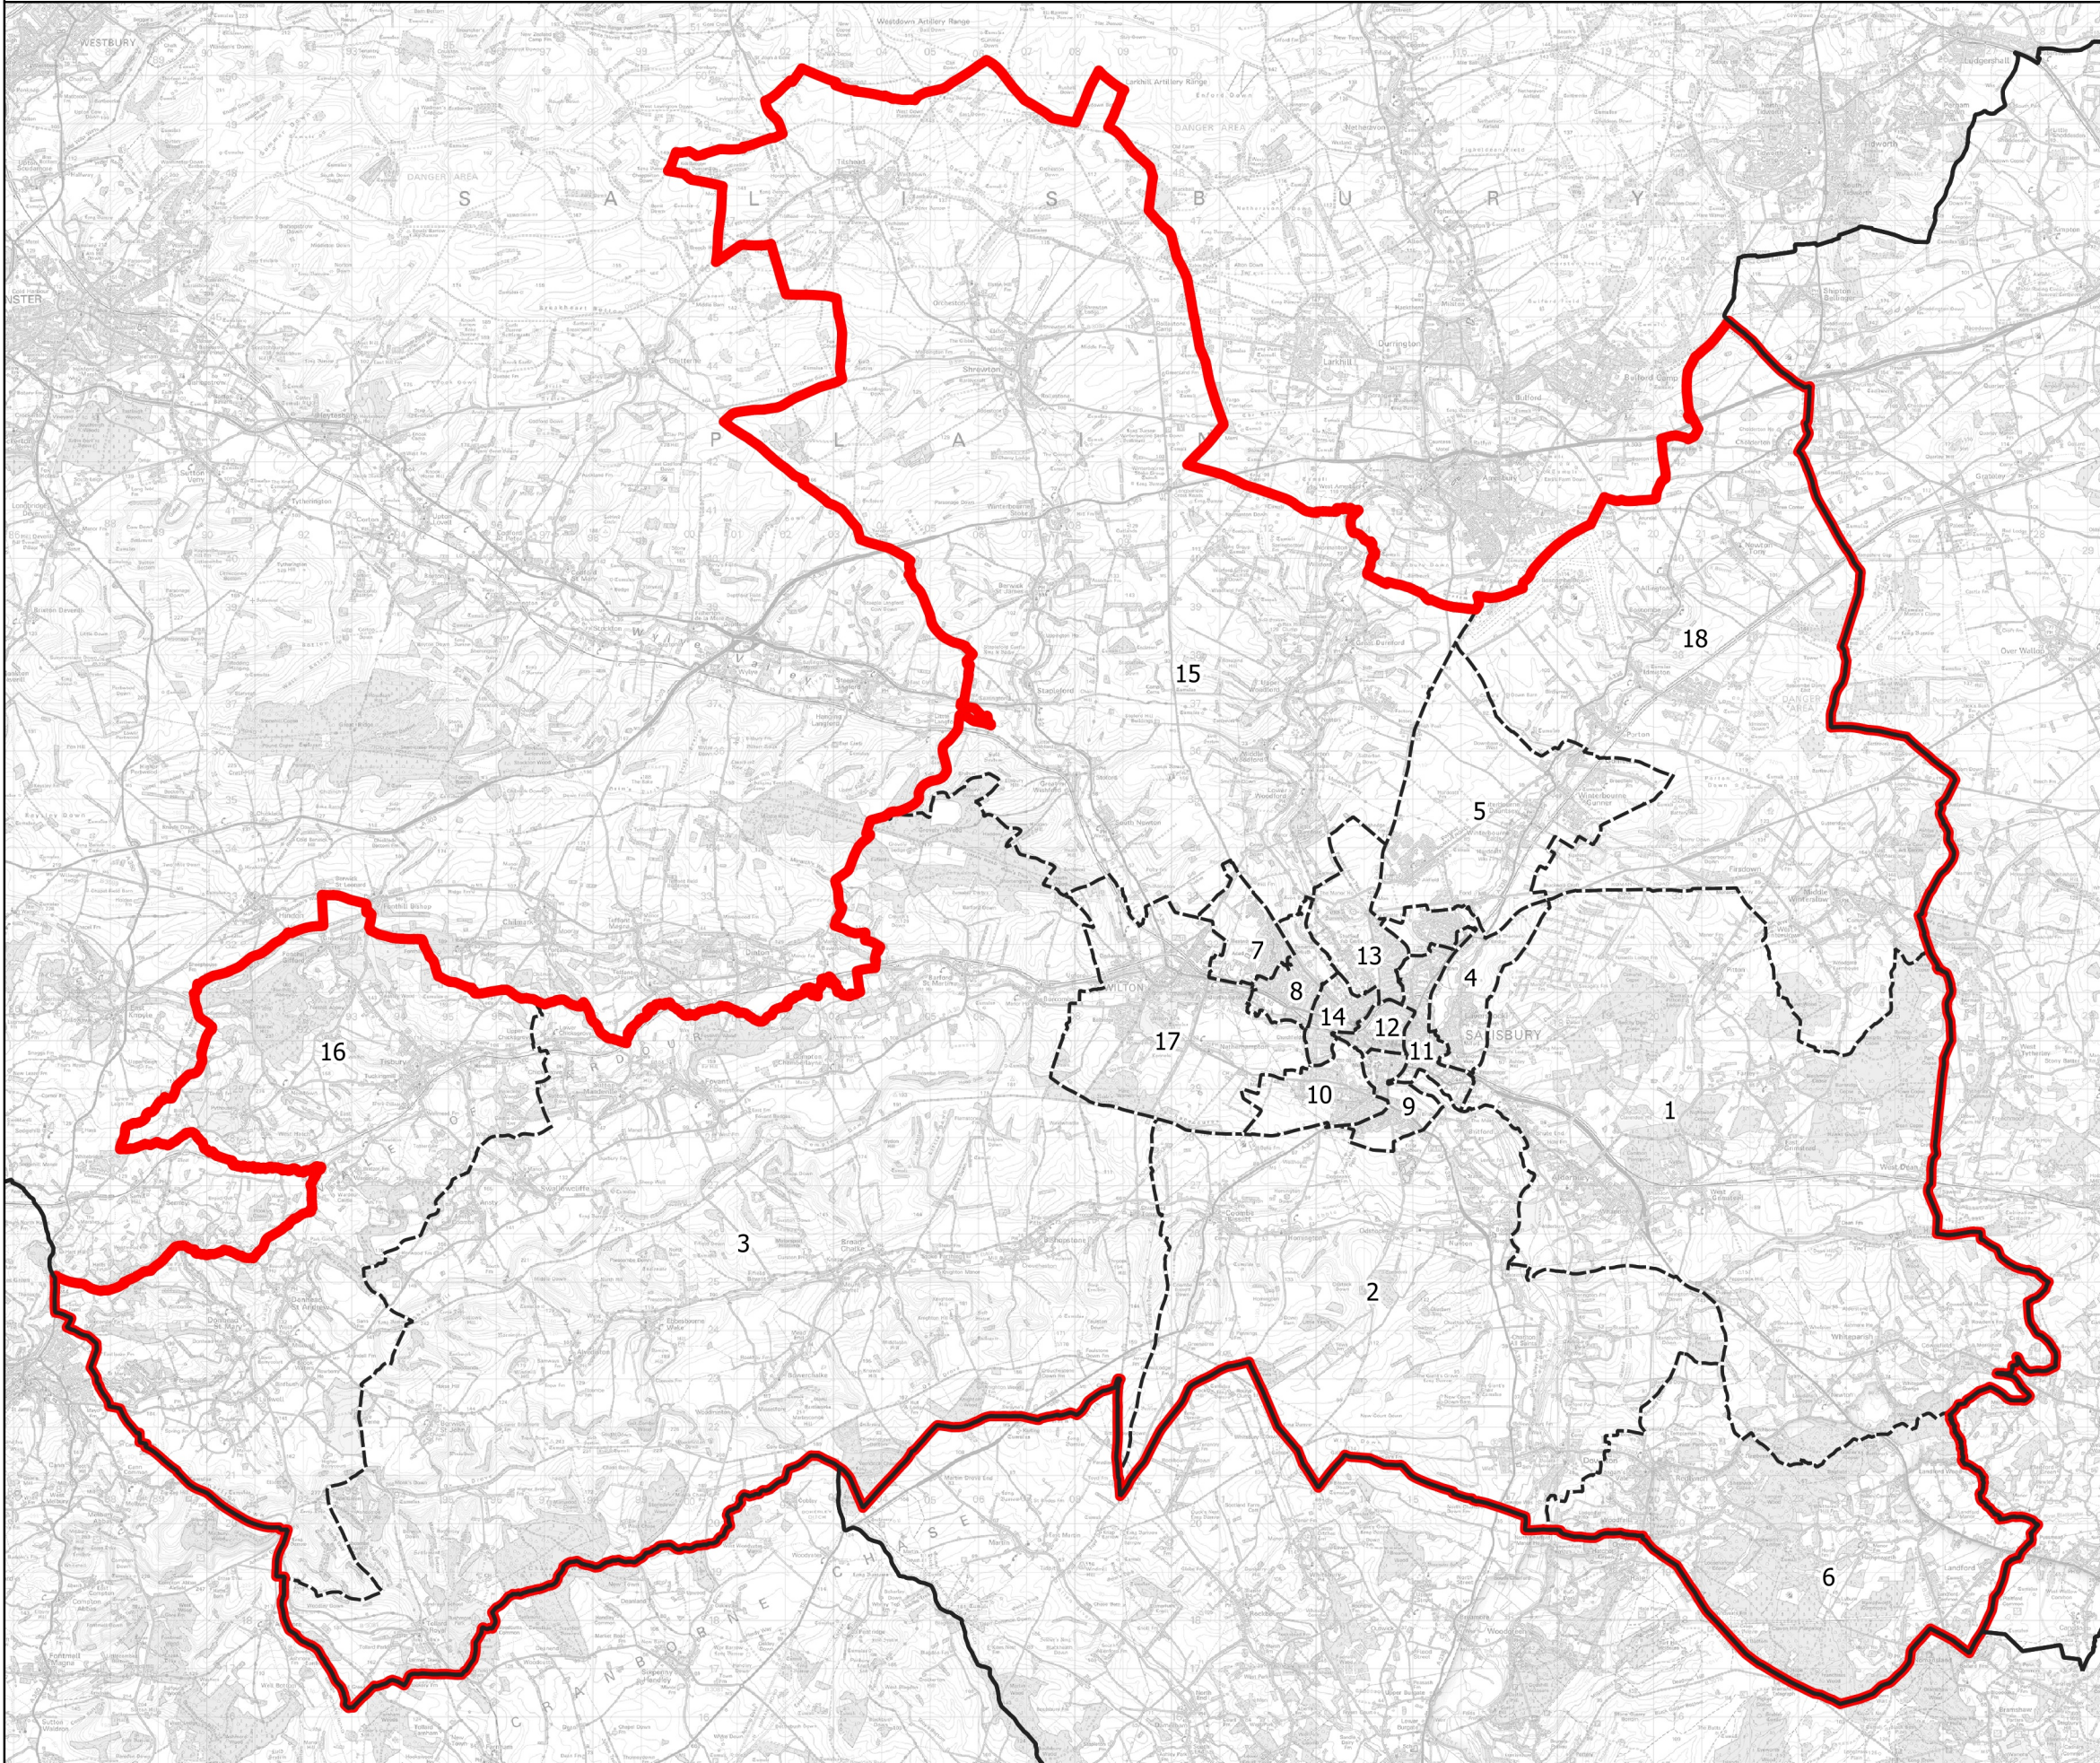

Boundary Commission for England - Initial Proposals for the South West Region

Salisbury County Constituency - Electorate 70,633

Wards:

- 1 Alderbury & Whiteparish
- 2 Downton & Ebble Valley
- 3 Fovant & Chalke Valley
- 4 Laverstock
- 5 Old Sarum & Lower Bourne Valley
- 6 Redlynch & Landford
- 7 Salisbury Bemerton Heath
- 8 Salisbury Fisherton & Bemerton Village
- 9 Salisbury Harnham East
- 10 Salisbury Harnham West
- 11 Salisbury Milford
- 12 Salisbury St Edmund's
- 13 Salisbury St Francis & Stratford
- 14 Salisbury St Paul's
- 15 Till Valley
- 16 Tisbury
- 17 Wilton
- 18 Winterslow & Upper Bourne Valley

- Constituency
- Local Authorities
- Wards

0 2 4 km

© Crown copyright and database rights 2021 OS 100018289. You are permitted to use this data solely to enable you to respond to, or interact with, the organisation that provided you with the data. You are not permitted to copy, sub-licence, distribute or sell any of this data to third parties in any form. Third party rights to enforce the terms of this licence shall be reserved to OS.

Salisbury County Constituency