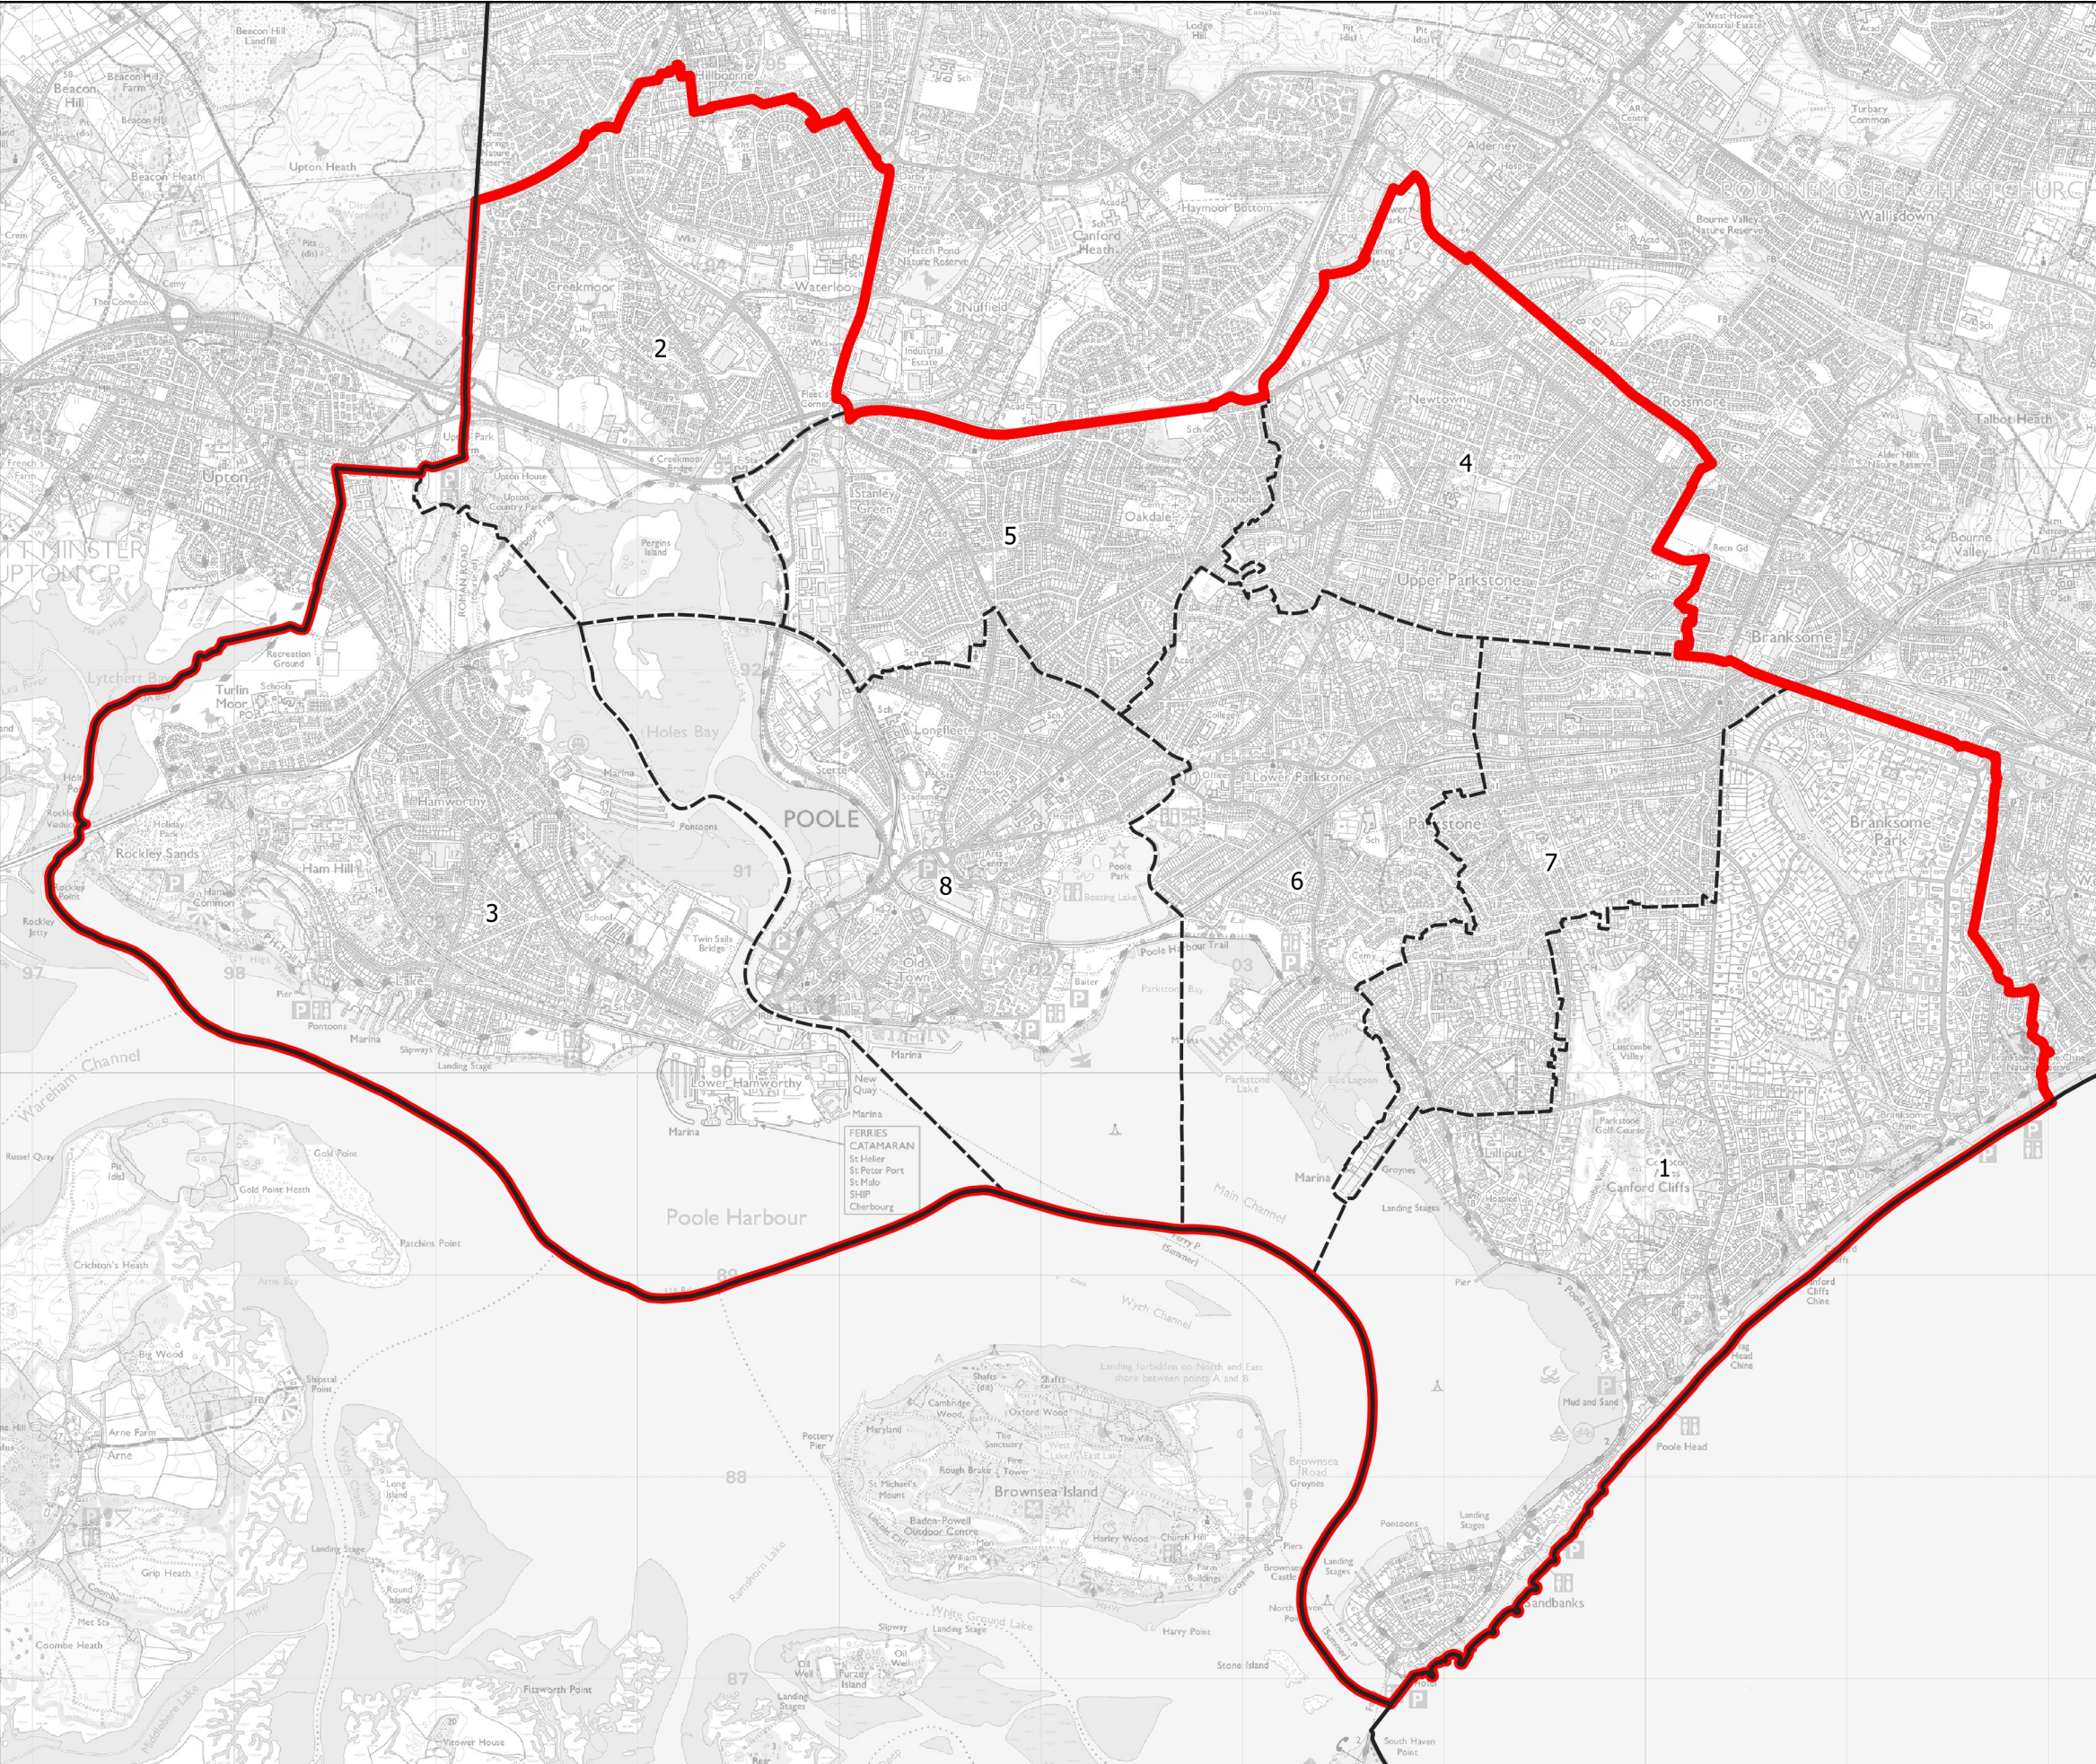

Boundary Commission for England - Initial Proposals for the South West Region

Poole Borough Constituency - Electorate 72,162

- Wards:
- 1 Canford Cliffs
 - 2 Creekmoor
 - 3 Hamworthy
 - 4 Newtown & Heatherlands
 - 5 Oakdale
 - 6 Parkstone
 - 7 Penn Hill
 - 8 Poole Town

Legend:

- Constituency
- Local Authorities
- Wards

0 0.5 1 km

N

© Crown copyright and database rights 2021 OS 100018289. You are permitted to use this data solely to enable you to respond to, or interact with, the organisation that provided you with the data. You are not permitted to copy, sub-license, distribute or sell any of this data to third parties in any form. Third party rights to enforce the terms of this licence shall be reserved to OS.