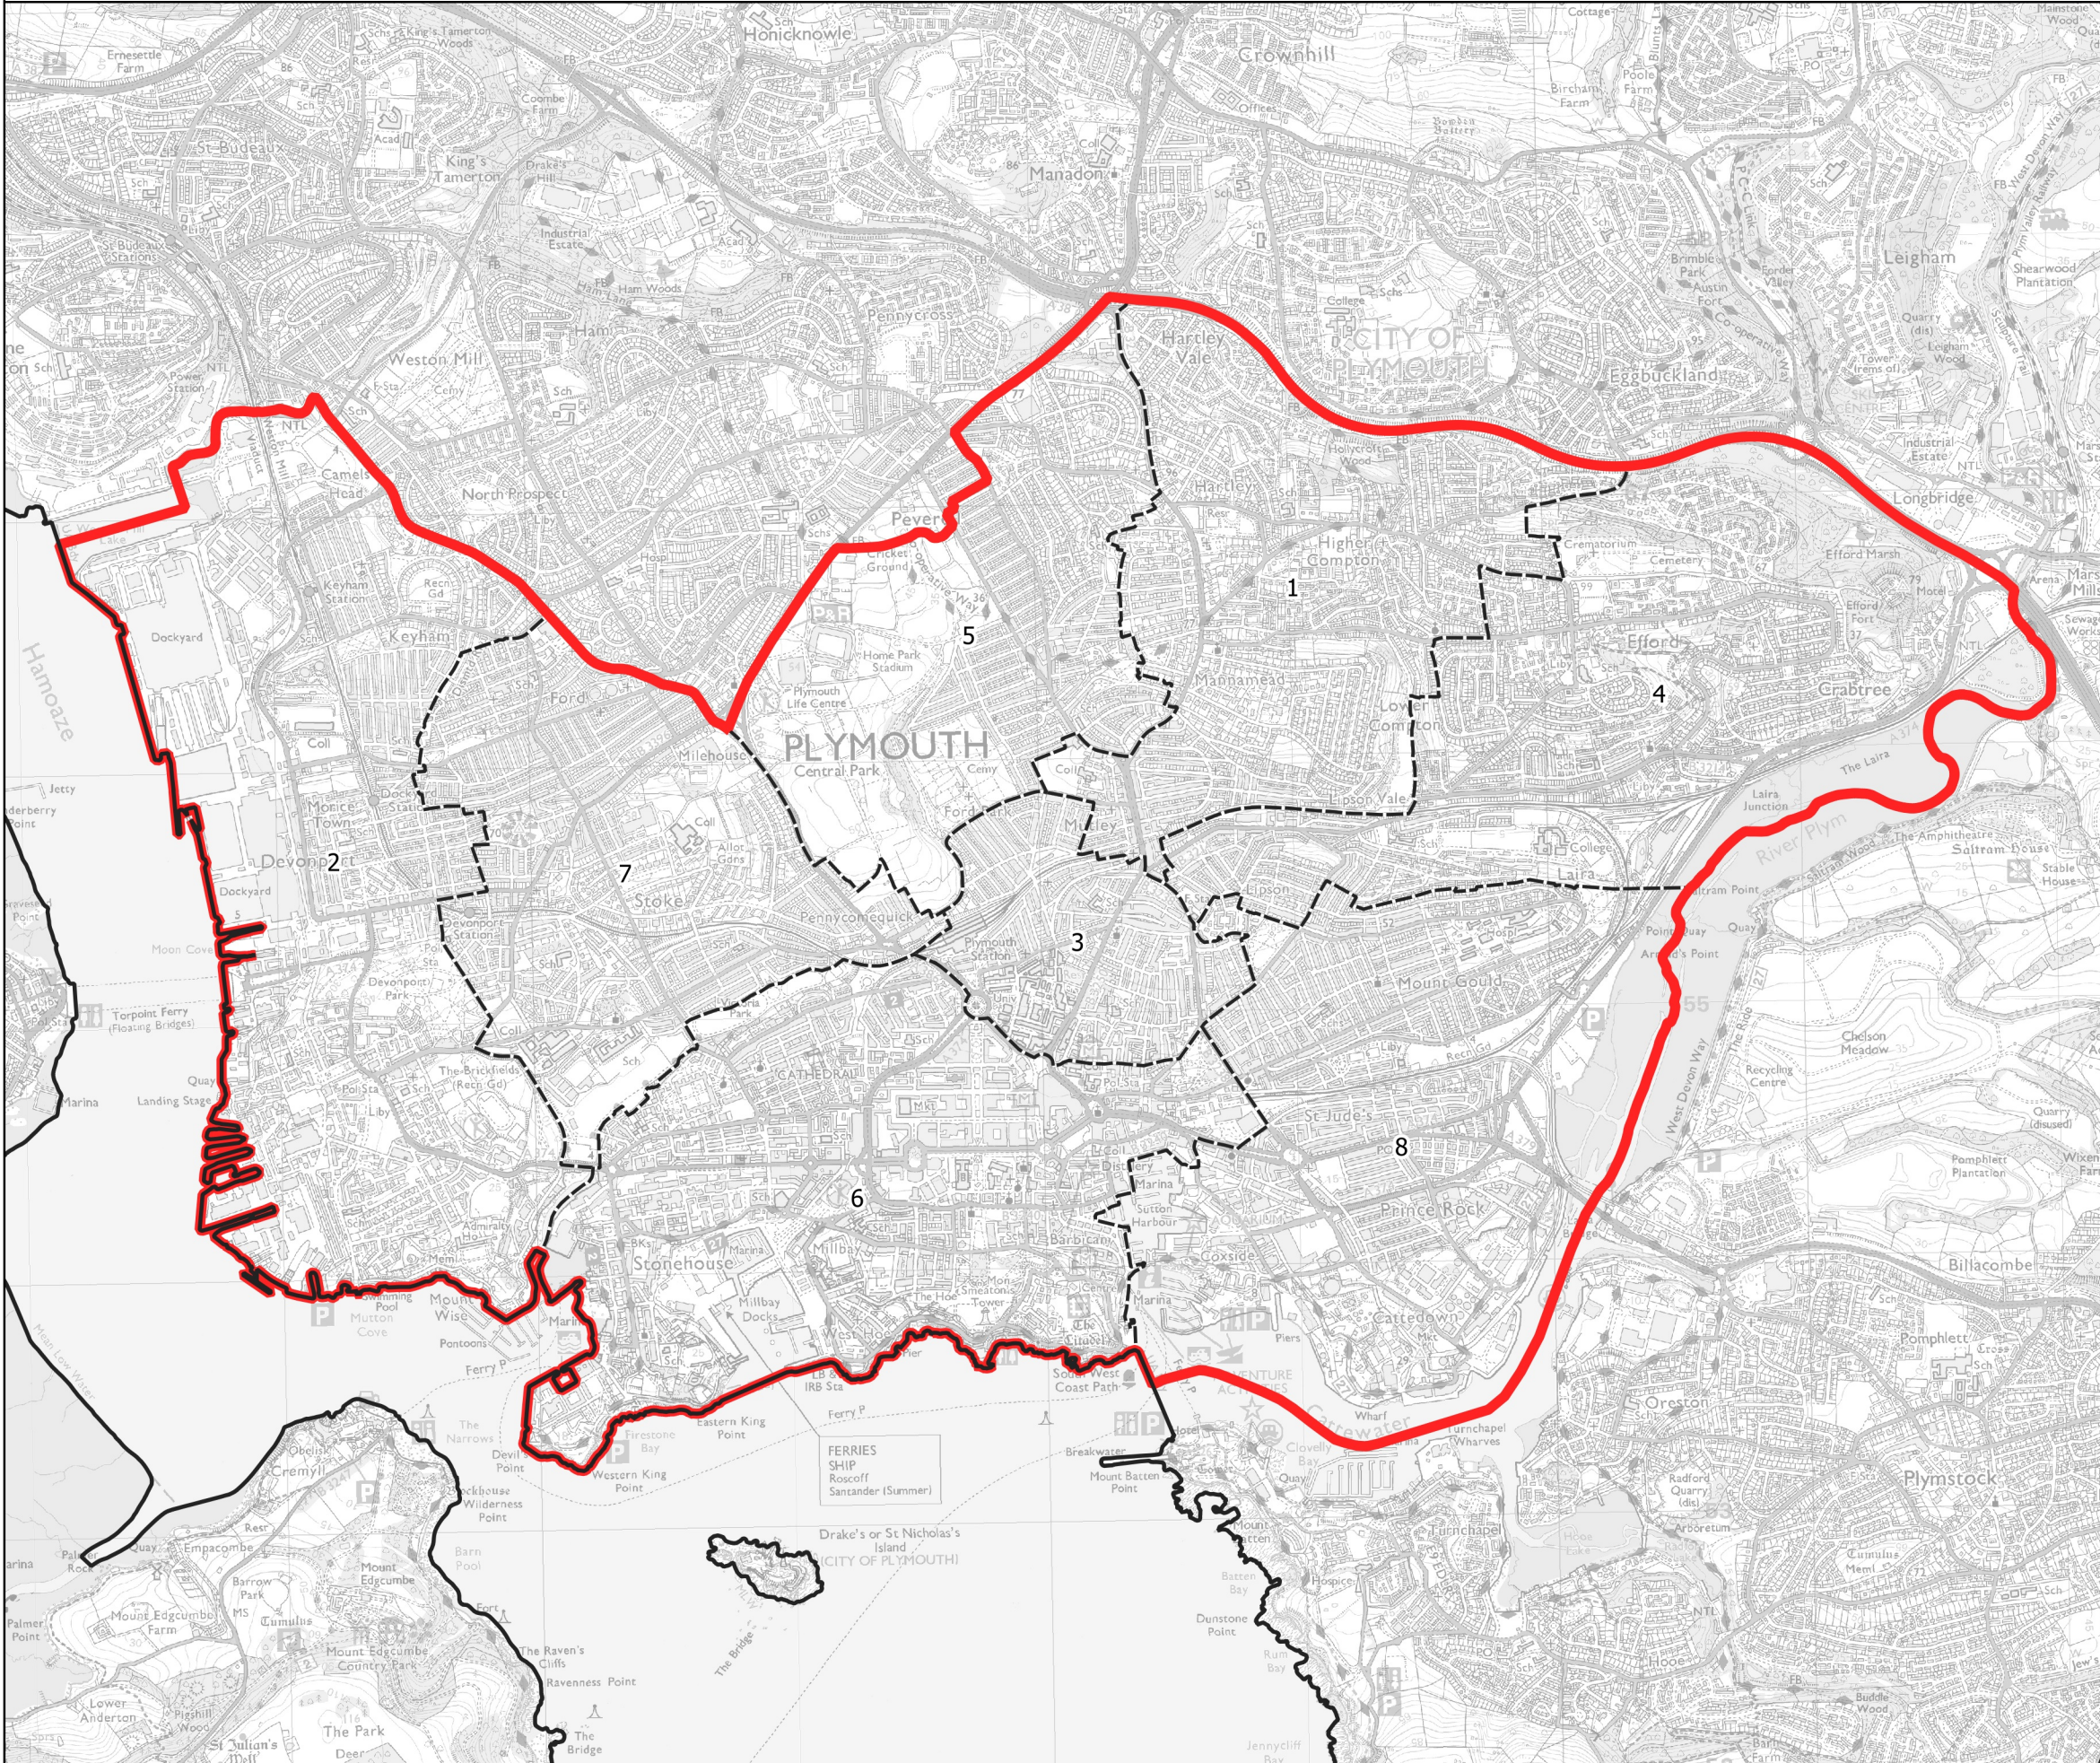

Boundary Commission for England - Initial Proposals for the South West Region

Plymouth Sutton and Devonport Borough Constituency - Electorate 73,495

Wards:

- 1 Compton
- 2 Devonport
- 3 Drake
- 4 Efford and Lipson
- 5 Peverell (Part)
- 6 St. Peter and the Waterfront
- 7 Stoke
- 8 Sutton and Mount Gould

- Constituency
- Local Authorities
- Wards

© Crown copyright and database rights 2021 OS 100018289. You are permitted to use this data solely to enable you to respond to, or interact with, the organisation that provided you with the data. You are not permitted to copy, sub-license, distribute or sell any of this data to third parties in any form. Third party rights to enforce the terms of this licence shall be reserved to OS.