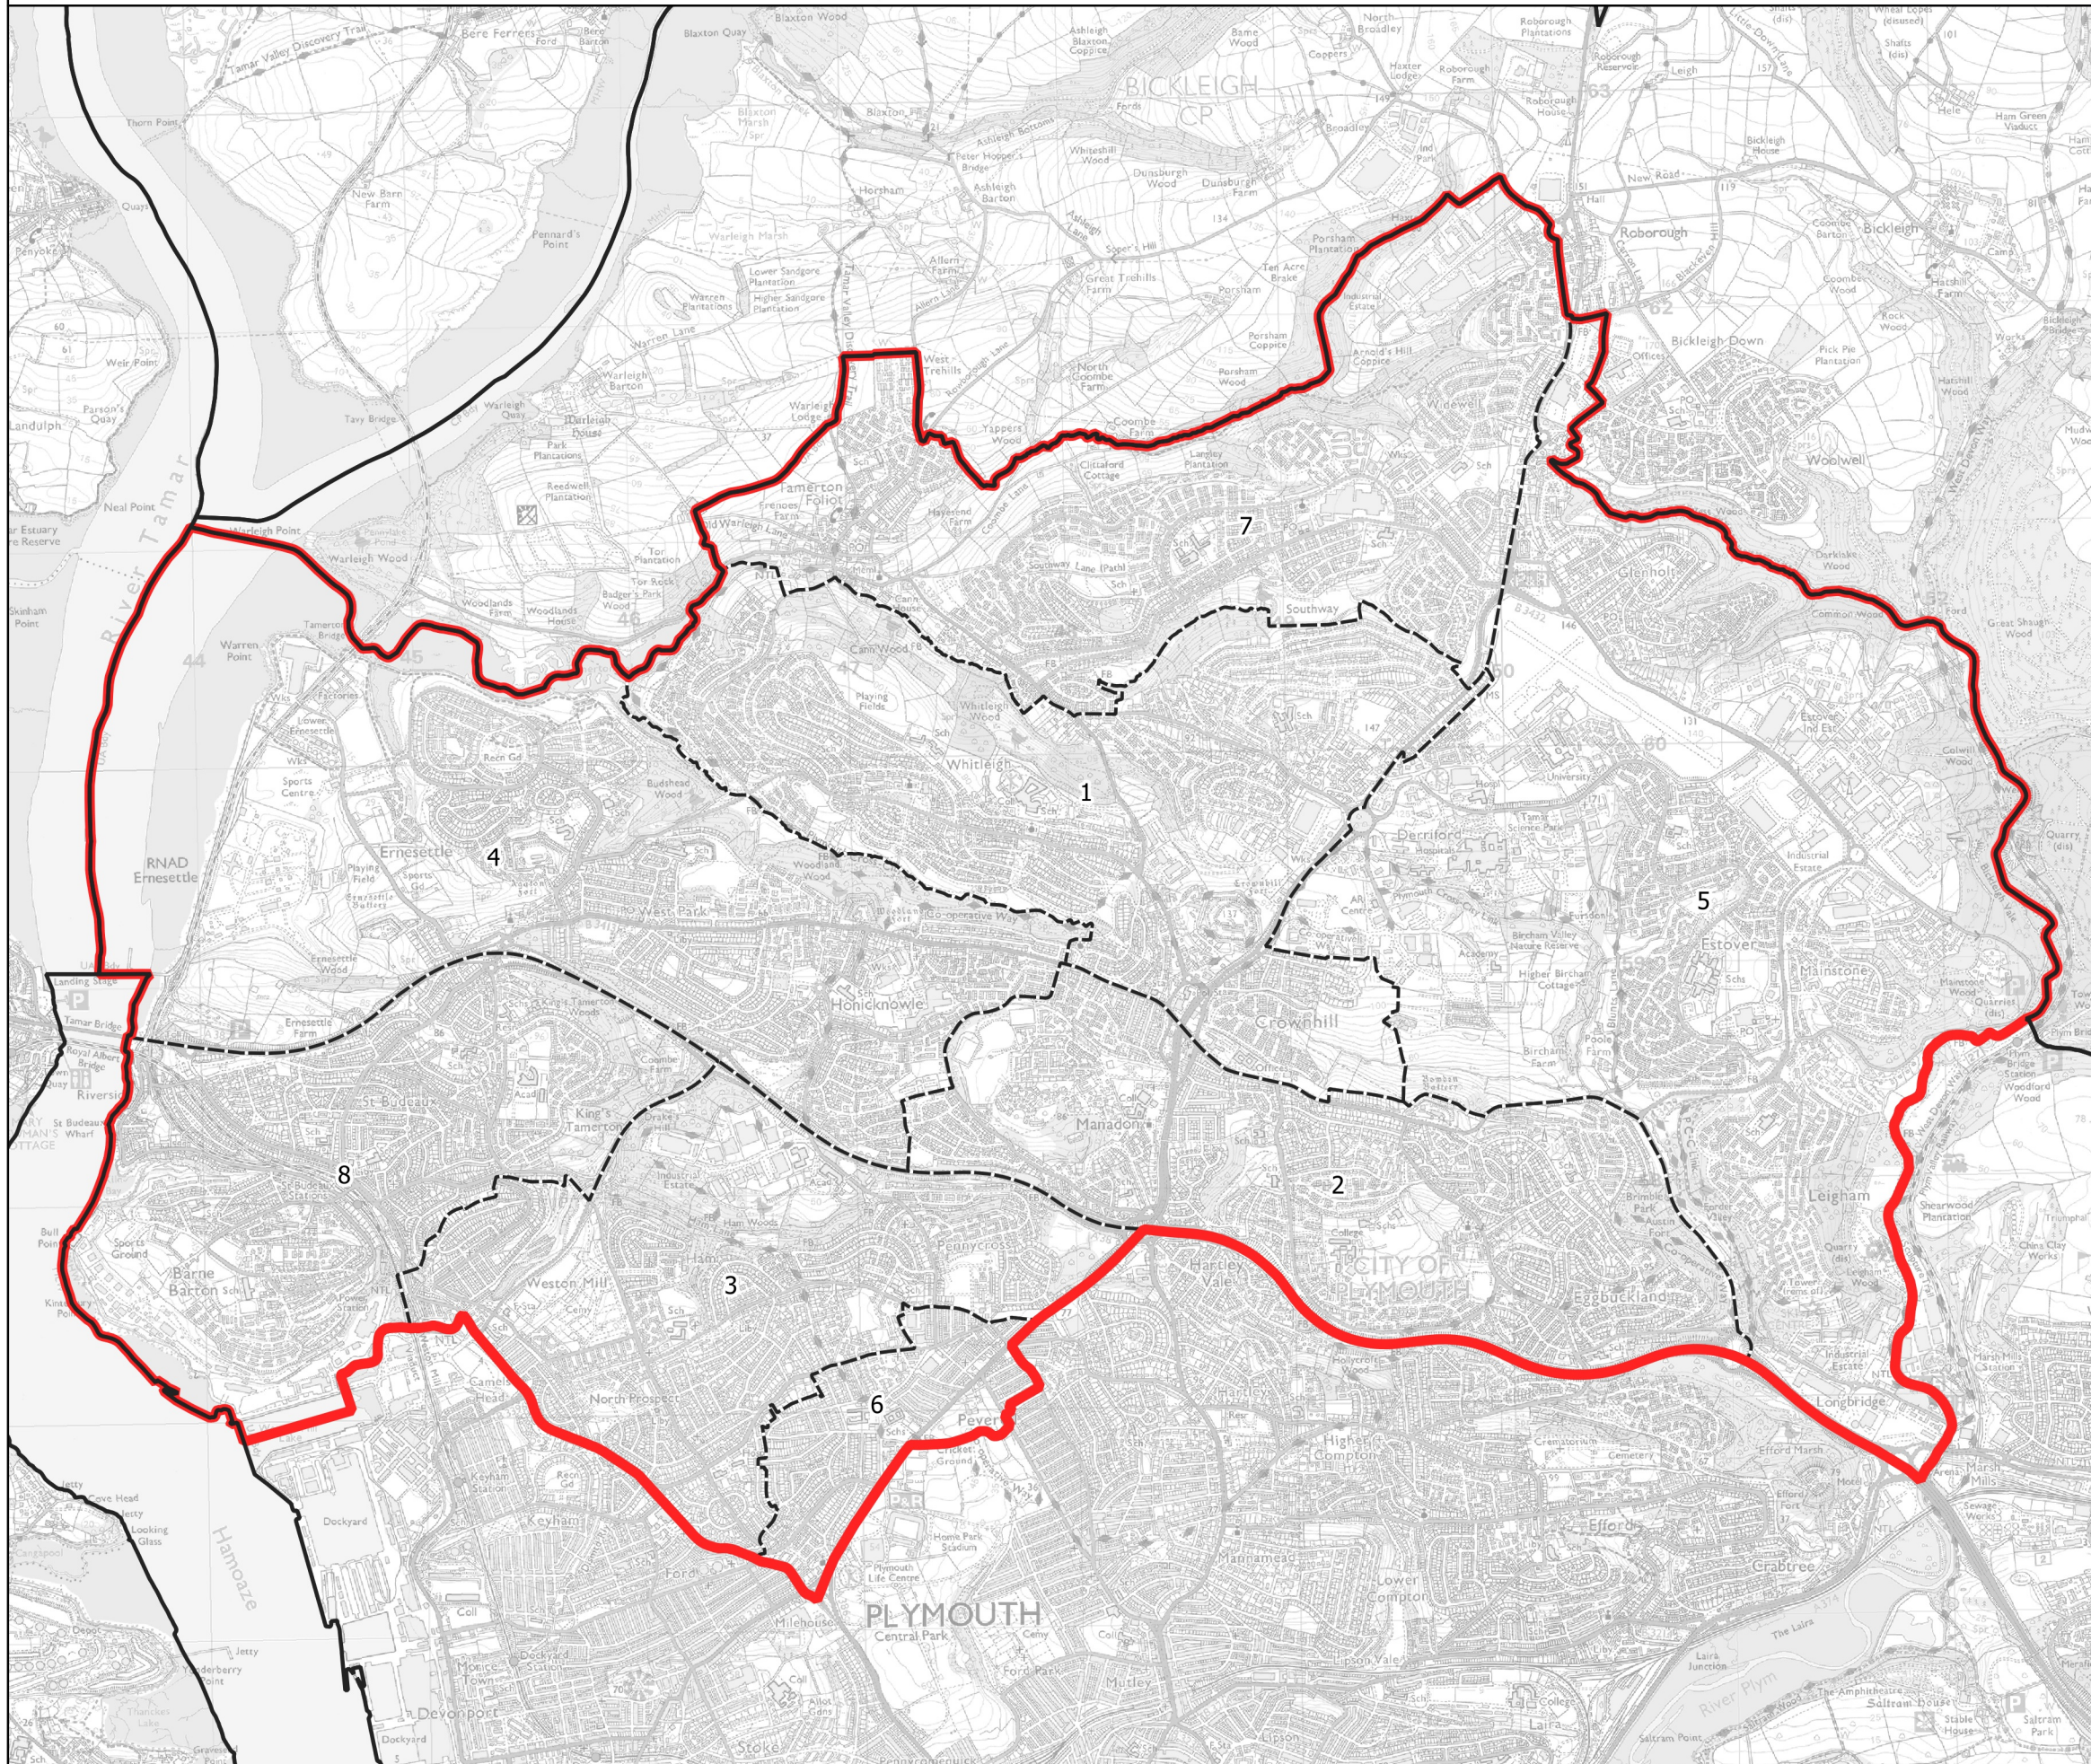

Boundary Commission for England - Initial Proposals for the South West Region

Plymouth Moor View Borough Constituency - Electorate 73,378

Wards:

- 1 Budshead
- 2 Egguckland
- 3 Ham
- 4 Honicknowle
- 5 Moor View
- 6 Peverell (Part)
- 7 Southway
- 8 St. Budeaux

Constituency
 Local Authorities
 Wards

0 0.4 0.8 km

© Crown copyright and database rights 2021 OS 100018289. You are permitted to use this data solely to enable you to respond to, or interact with, the organisation that provided you with the data. You are not permitted to copy, sub-license, distribute or sell any of this data to third parties in any form. Third party rights to enforce the terms of this licence shall be reserved to OS.