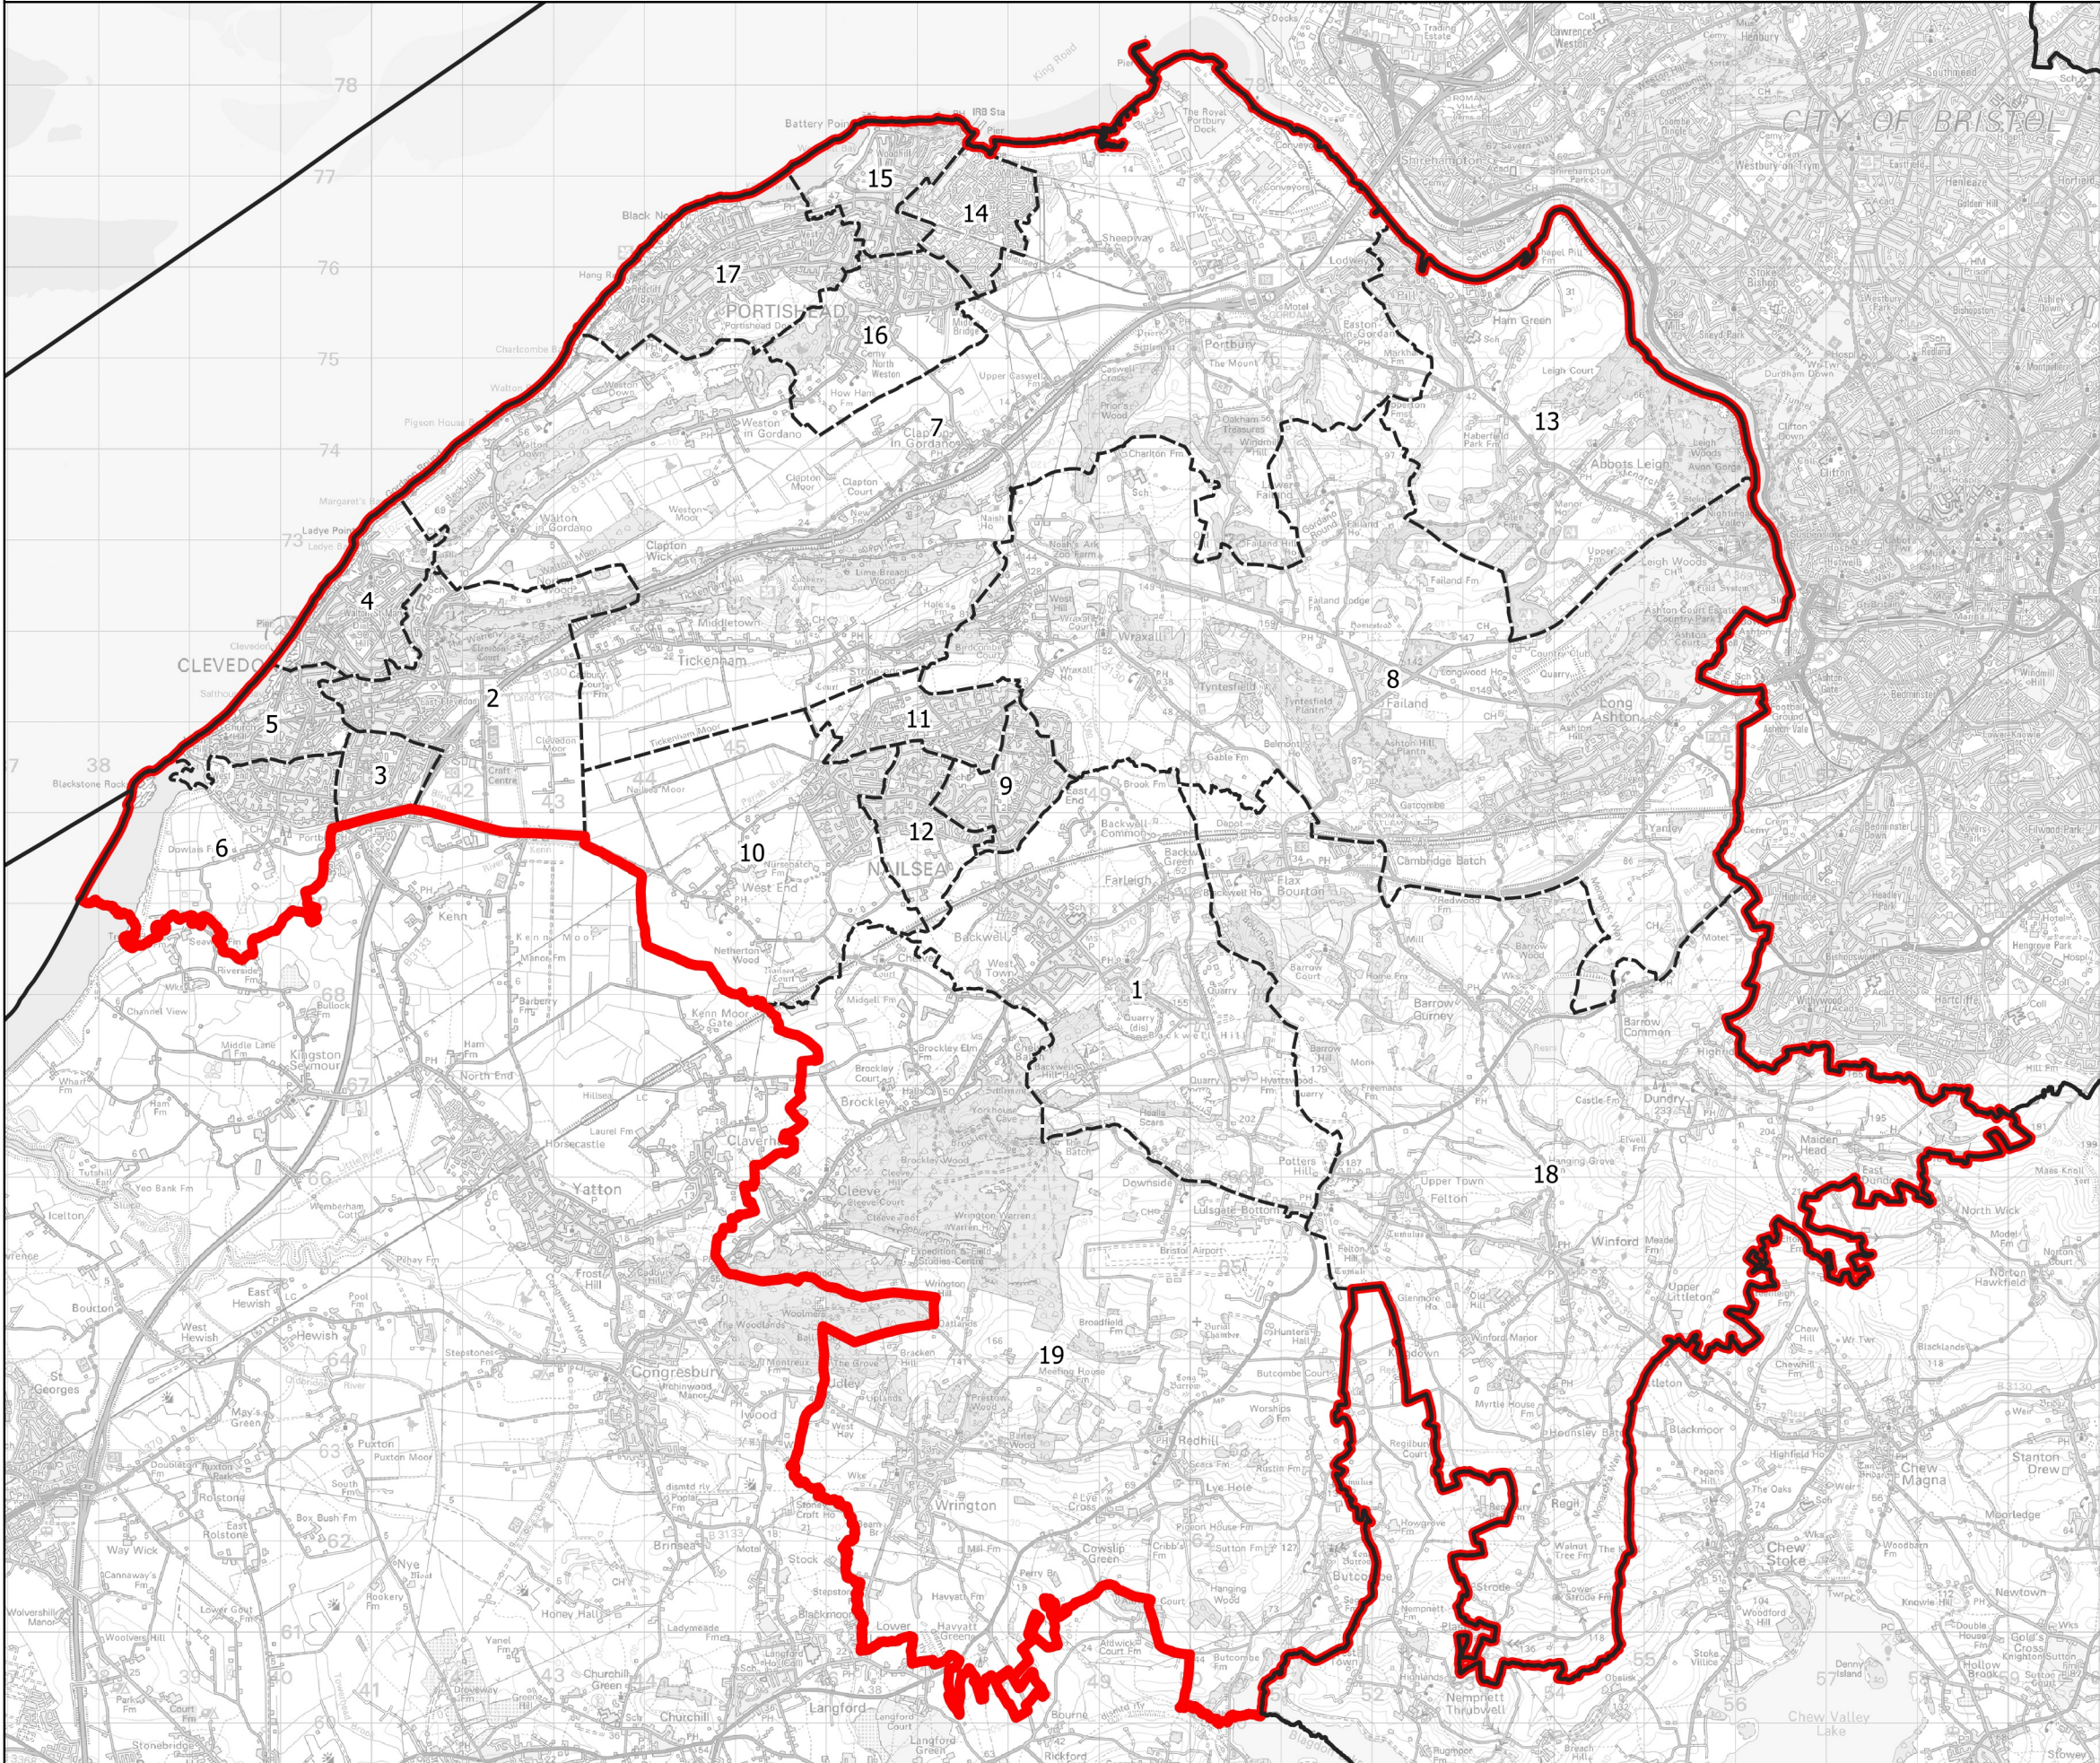

Boundary Commission for England - Initial Proposals for the South West Region

North Somerset County Constituency - Electorate 73,963

- Wards:
- 1 Backwell
 - 2 Clevedon East
 - 3 Clevedon South
 - 4 Clevedon Walton
 - 5 Clevedon West
 - 6 Clevedon Yeo
 - 7 Gordano Valley
 - 8 Long Ashton
 - 9 Nailsea Golden Valley
 - 10 Nailsea West End
 - 11 Nailsea Yeo
 - 12 Nailsea Youngwood
 - 13 Pill
 - 14 Portishead East
 - 15 Portishead North
 - 16 Portishead South
 - 17 Portishead West
 - 18 Winford
 - 19 Wrington

- Constituency
- Local Authorities
- Wards

© Crown copyright and database rights 2021 OS 100018289. You are permitted to use this data solely to enable you to respond to, or interact with, the organisation that provided you with the data. You are not permitted to copy, sub-license, distribute or sell any of this data to third parties in any form. Third party rights to enforce the terms of this licence shall be reserved to OS.

North Somerset County Constituency