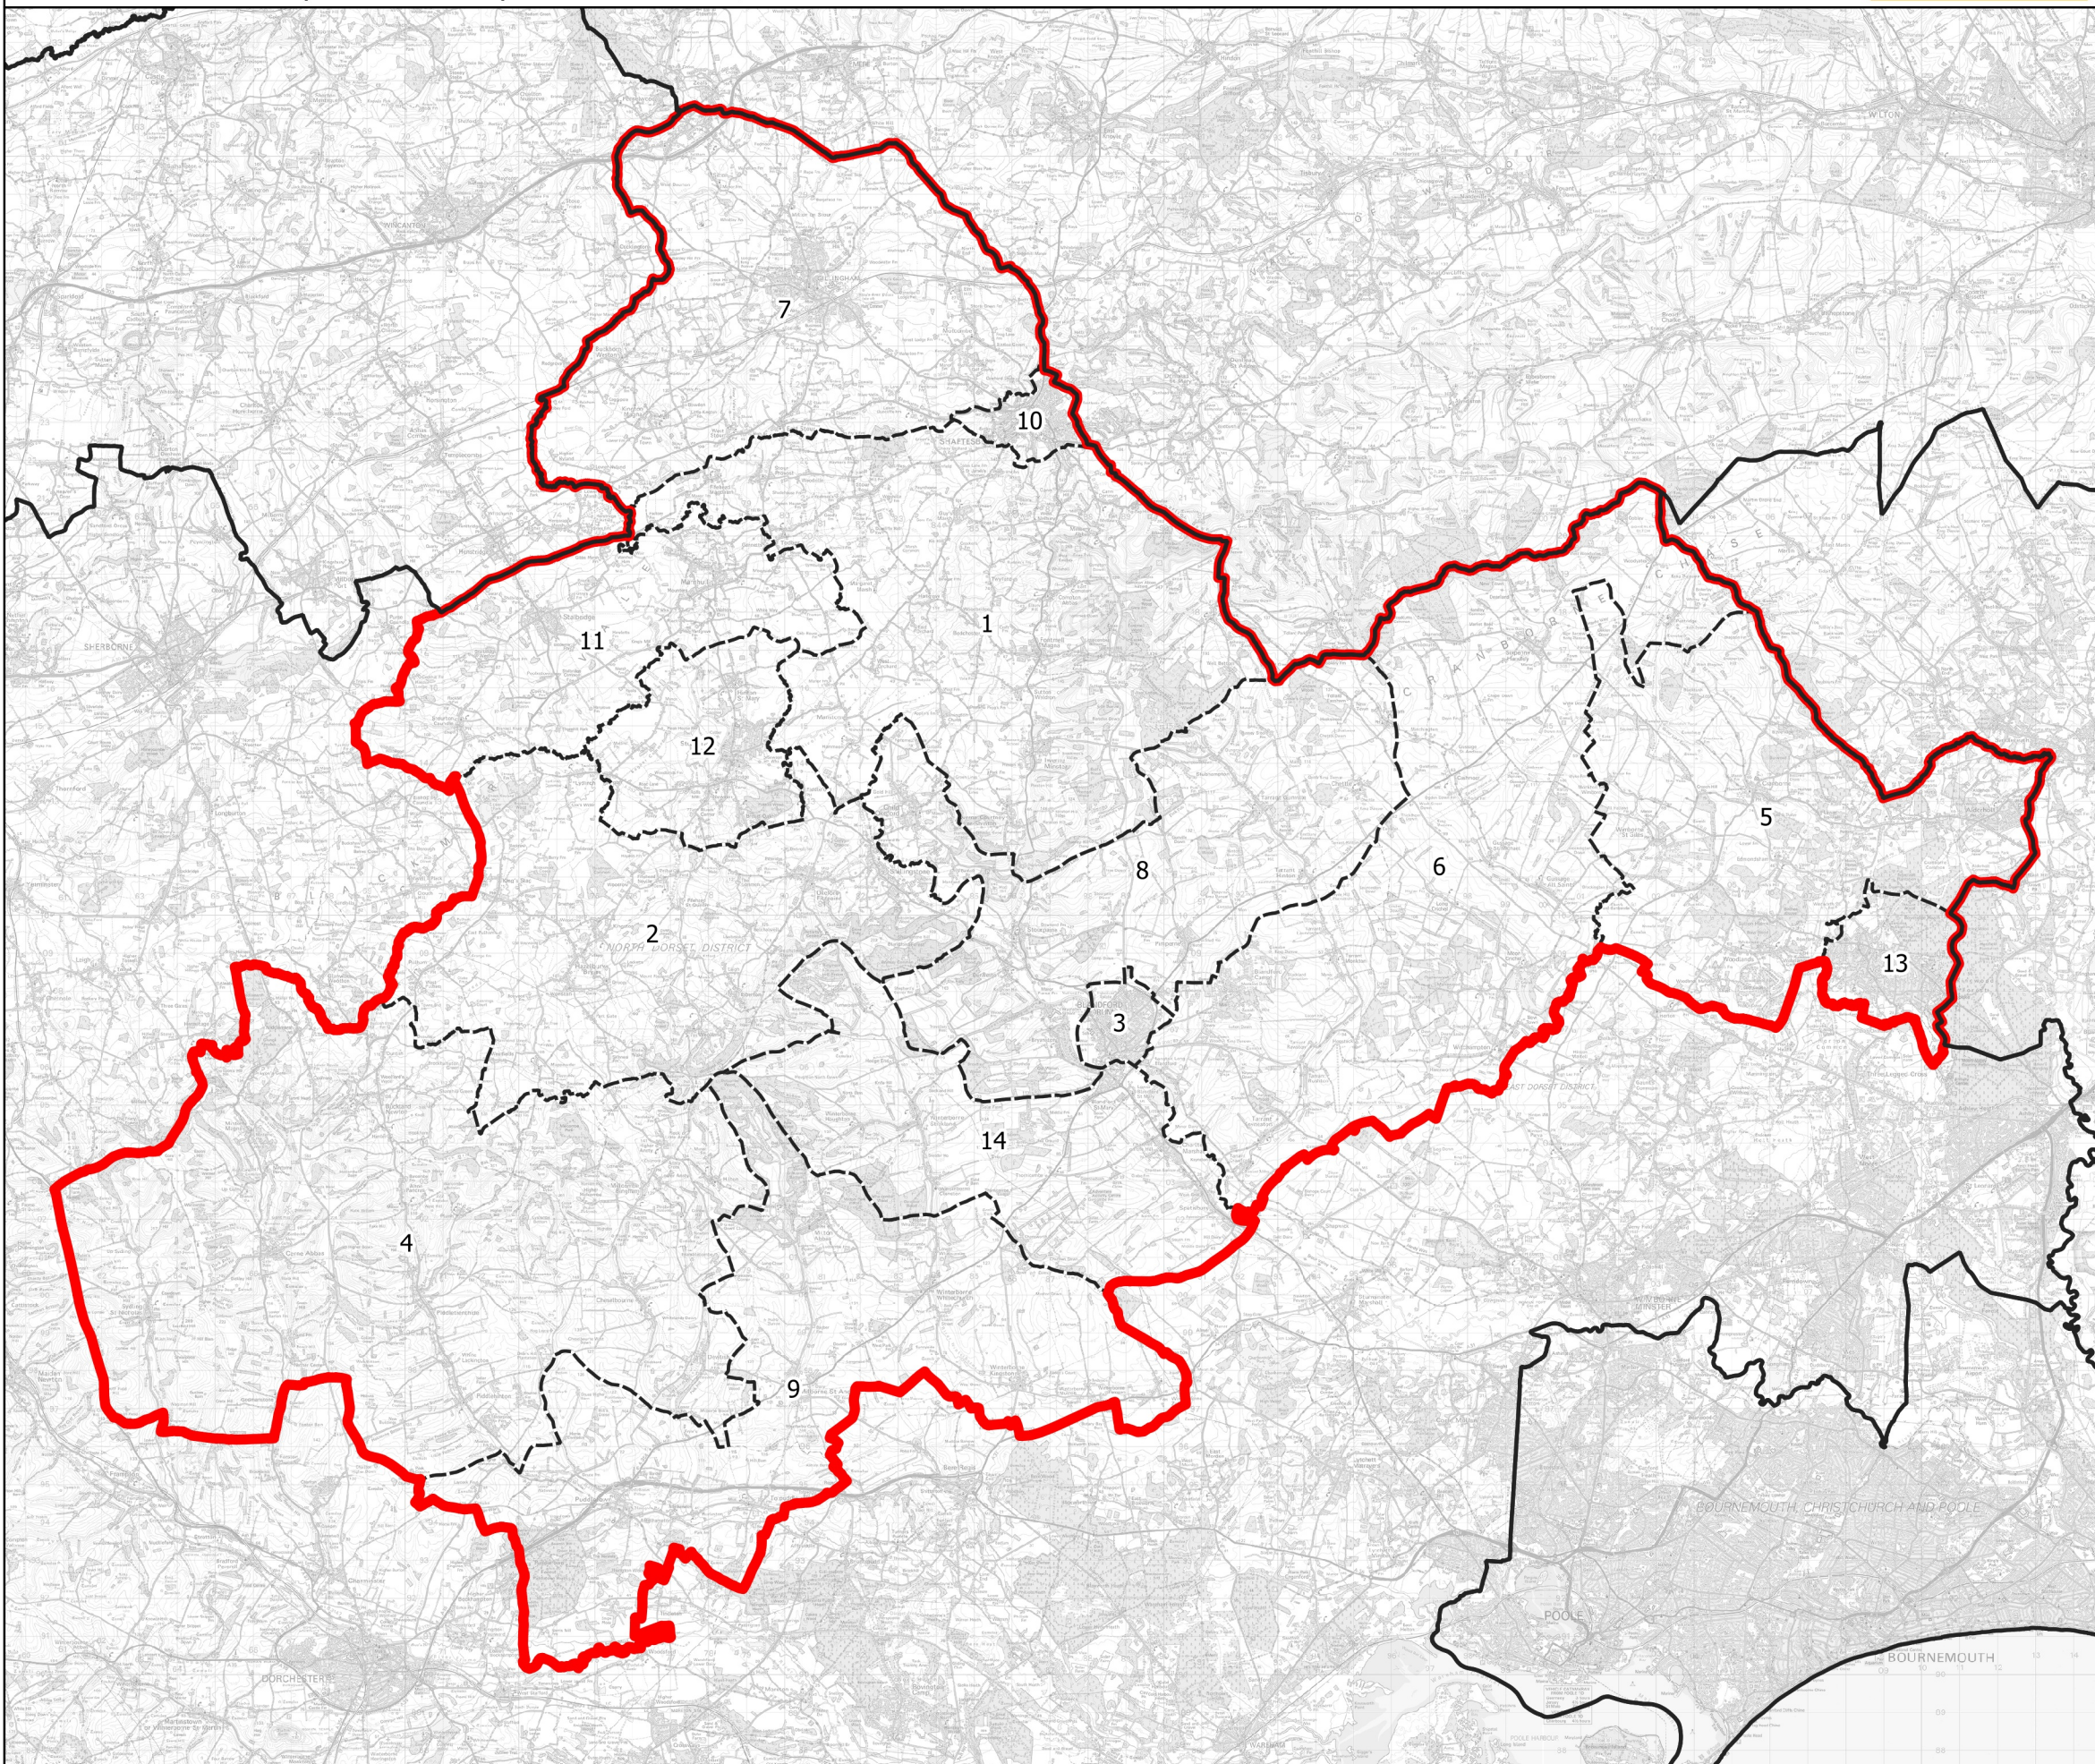

Boundary Commission for England - Initial Proposals for the South West Region

North Dorset County Constituency - Electorate 76,070

Wards:

- 1 Beacon
- 2 Blackmore Vale
- 3 Blandford
- 4 Chalk Valleys
- 5 Cranborne & Alderholt
- 6 Cranborne Chase
- 7 Gillingham
- 8 Hill Forts & Upper Tarrant
- 9 Puddletown & Lower Winterborne
- 10 Shaftesbury Town
- 11 Stalbridge & Marnhull
- 12 Sturminster Newton
- 13 Verwood
- 14 Winterborne North

- Constituency
- Local Authorities
- Wards

© Crown copyright and database rights 2021 OS 100018289. You are permitted to use this data solely to enable you to respond to, or interact with, the organisation that provided you with the data. You are not permitted to copy, sub-license, distribute or sell any of this data to third parties in any form. Third party rights to enforce the terms of this licence shall be reserved to OS.

North Dorset County Constituency