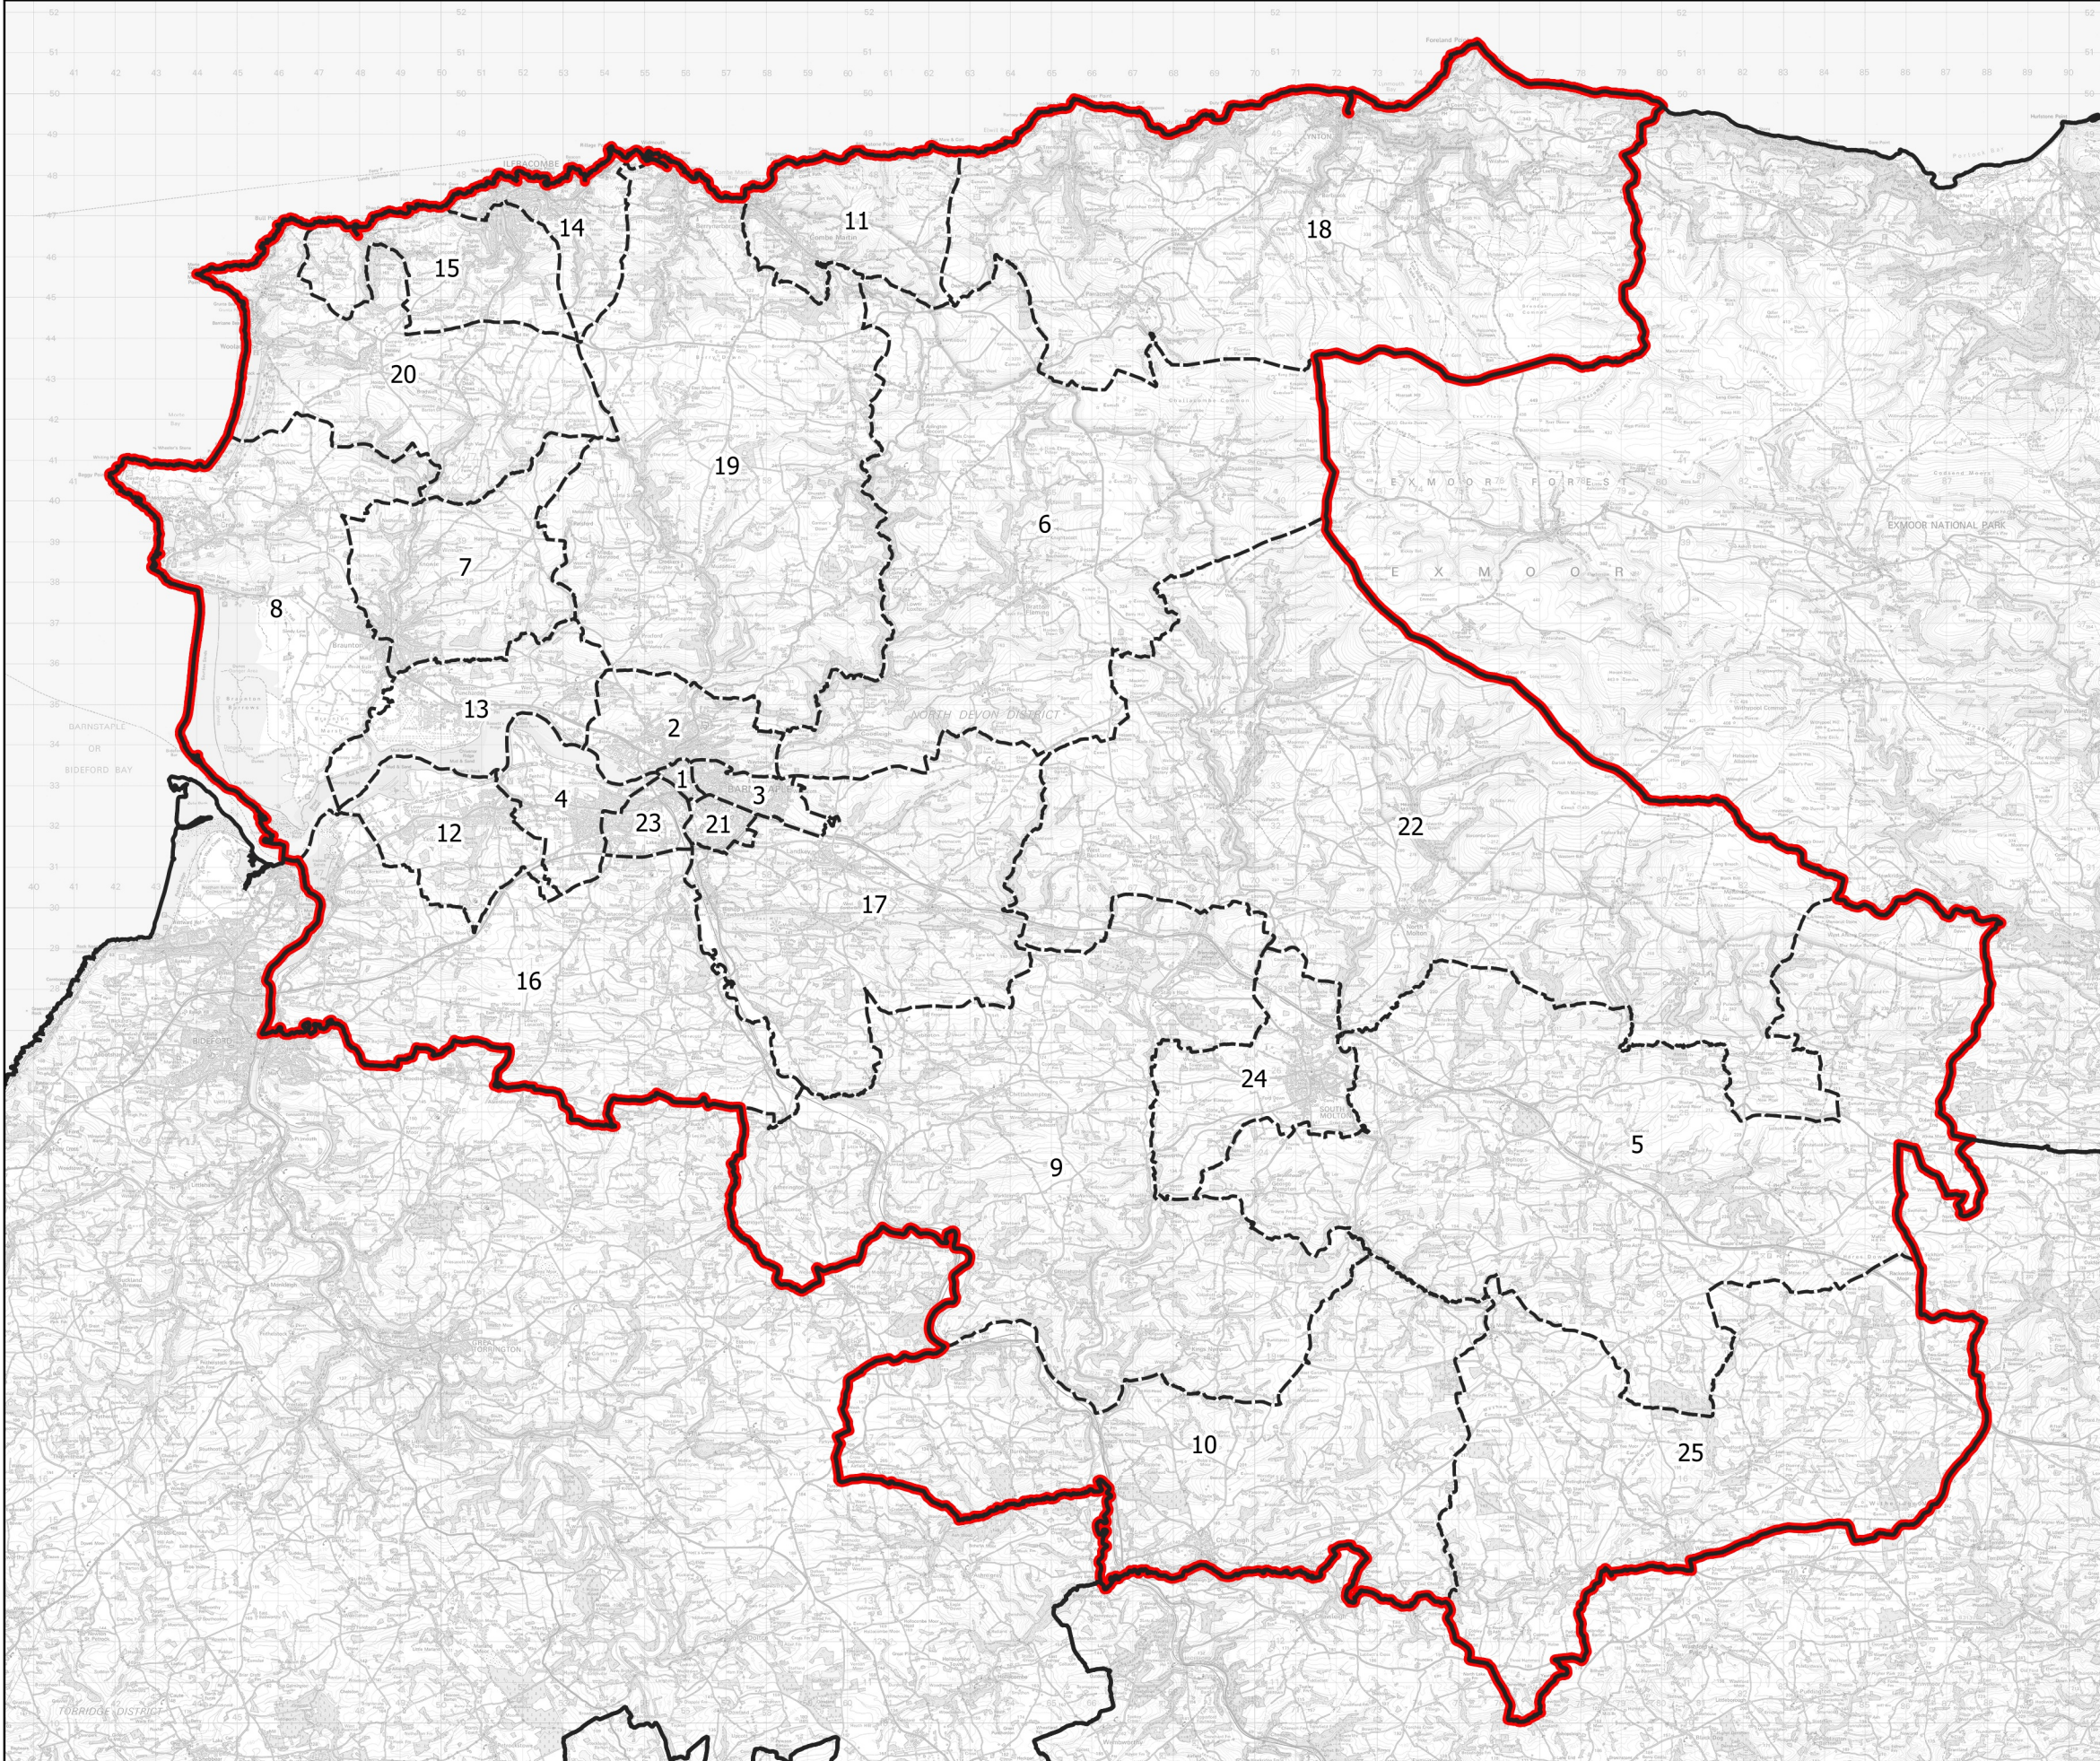

Boundary Commission for England - Initial Proposals for the South West Region

North Devon County Constituency - Electorate 76,455

Wards:

- 1 Barnstaple Central
- 2 Barnstaple with Pilton
- 3 Barnstaple with Westacott
- 4 Bickington
- 5 Bishop's Nympton
- 6 Bratton Fleming
- 7 Braunton East
- 8 Braunton West & Georgeham
- 9 Chittlehampton
- 10 Chulmleigh
- 11 Combe Martin
- 12 Fremington
- 13 Heanton Punchardon
- 14 Ilfracombe East
- 15 Ilfracombe West
- 16 Instow
- 17 Landkey
- 18 Lynton & Lynmouth
- 19 Marwood
- 20 Morteohoe
- 21 Newport
- 22 North Molton
- 23 Roundswell
- 24 South Molton
- 25 Witheridge

	Constituency
	Local Authorities
	Wards

0 2 4 km	
----------	--

© Crown copyright and database rights 2021 OS 100018289. You are permitted to use this data solely to enable you to respond to, or interact with, the organisation that provided you with the data. You are not permitted to copy, sub-license, distribute or sell any of this data to third parties in any form. Third party rights to enforce the terms of this licence shall be reserved to OS.

North Devon County Constituency