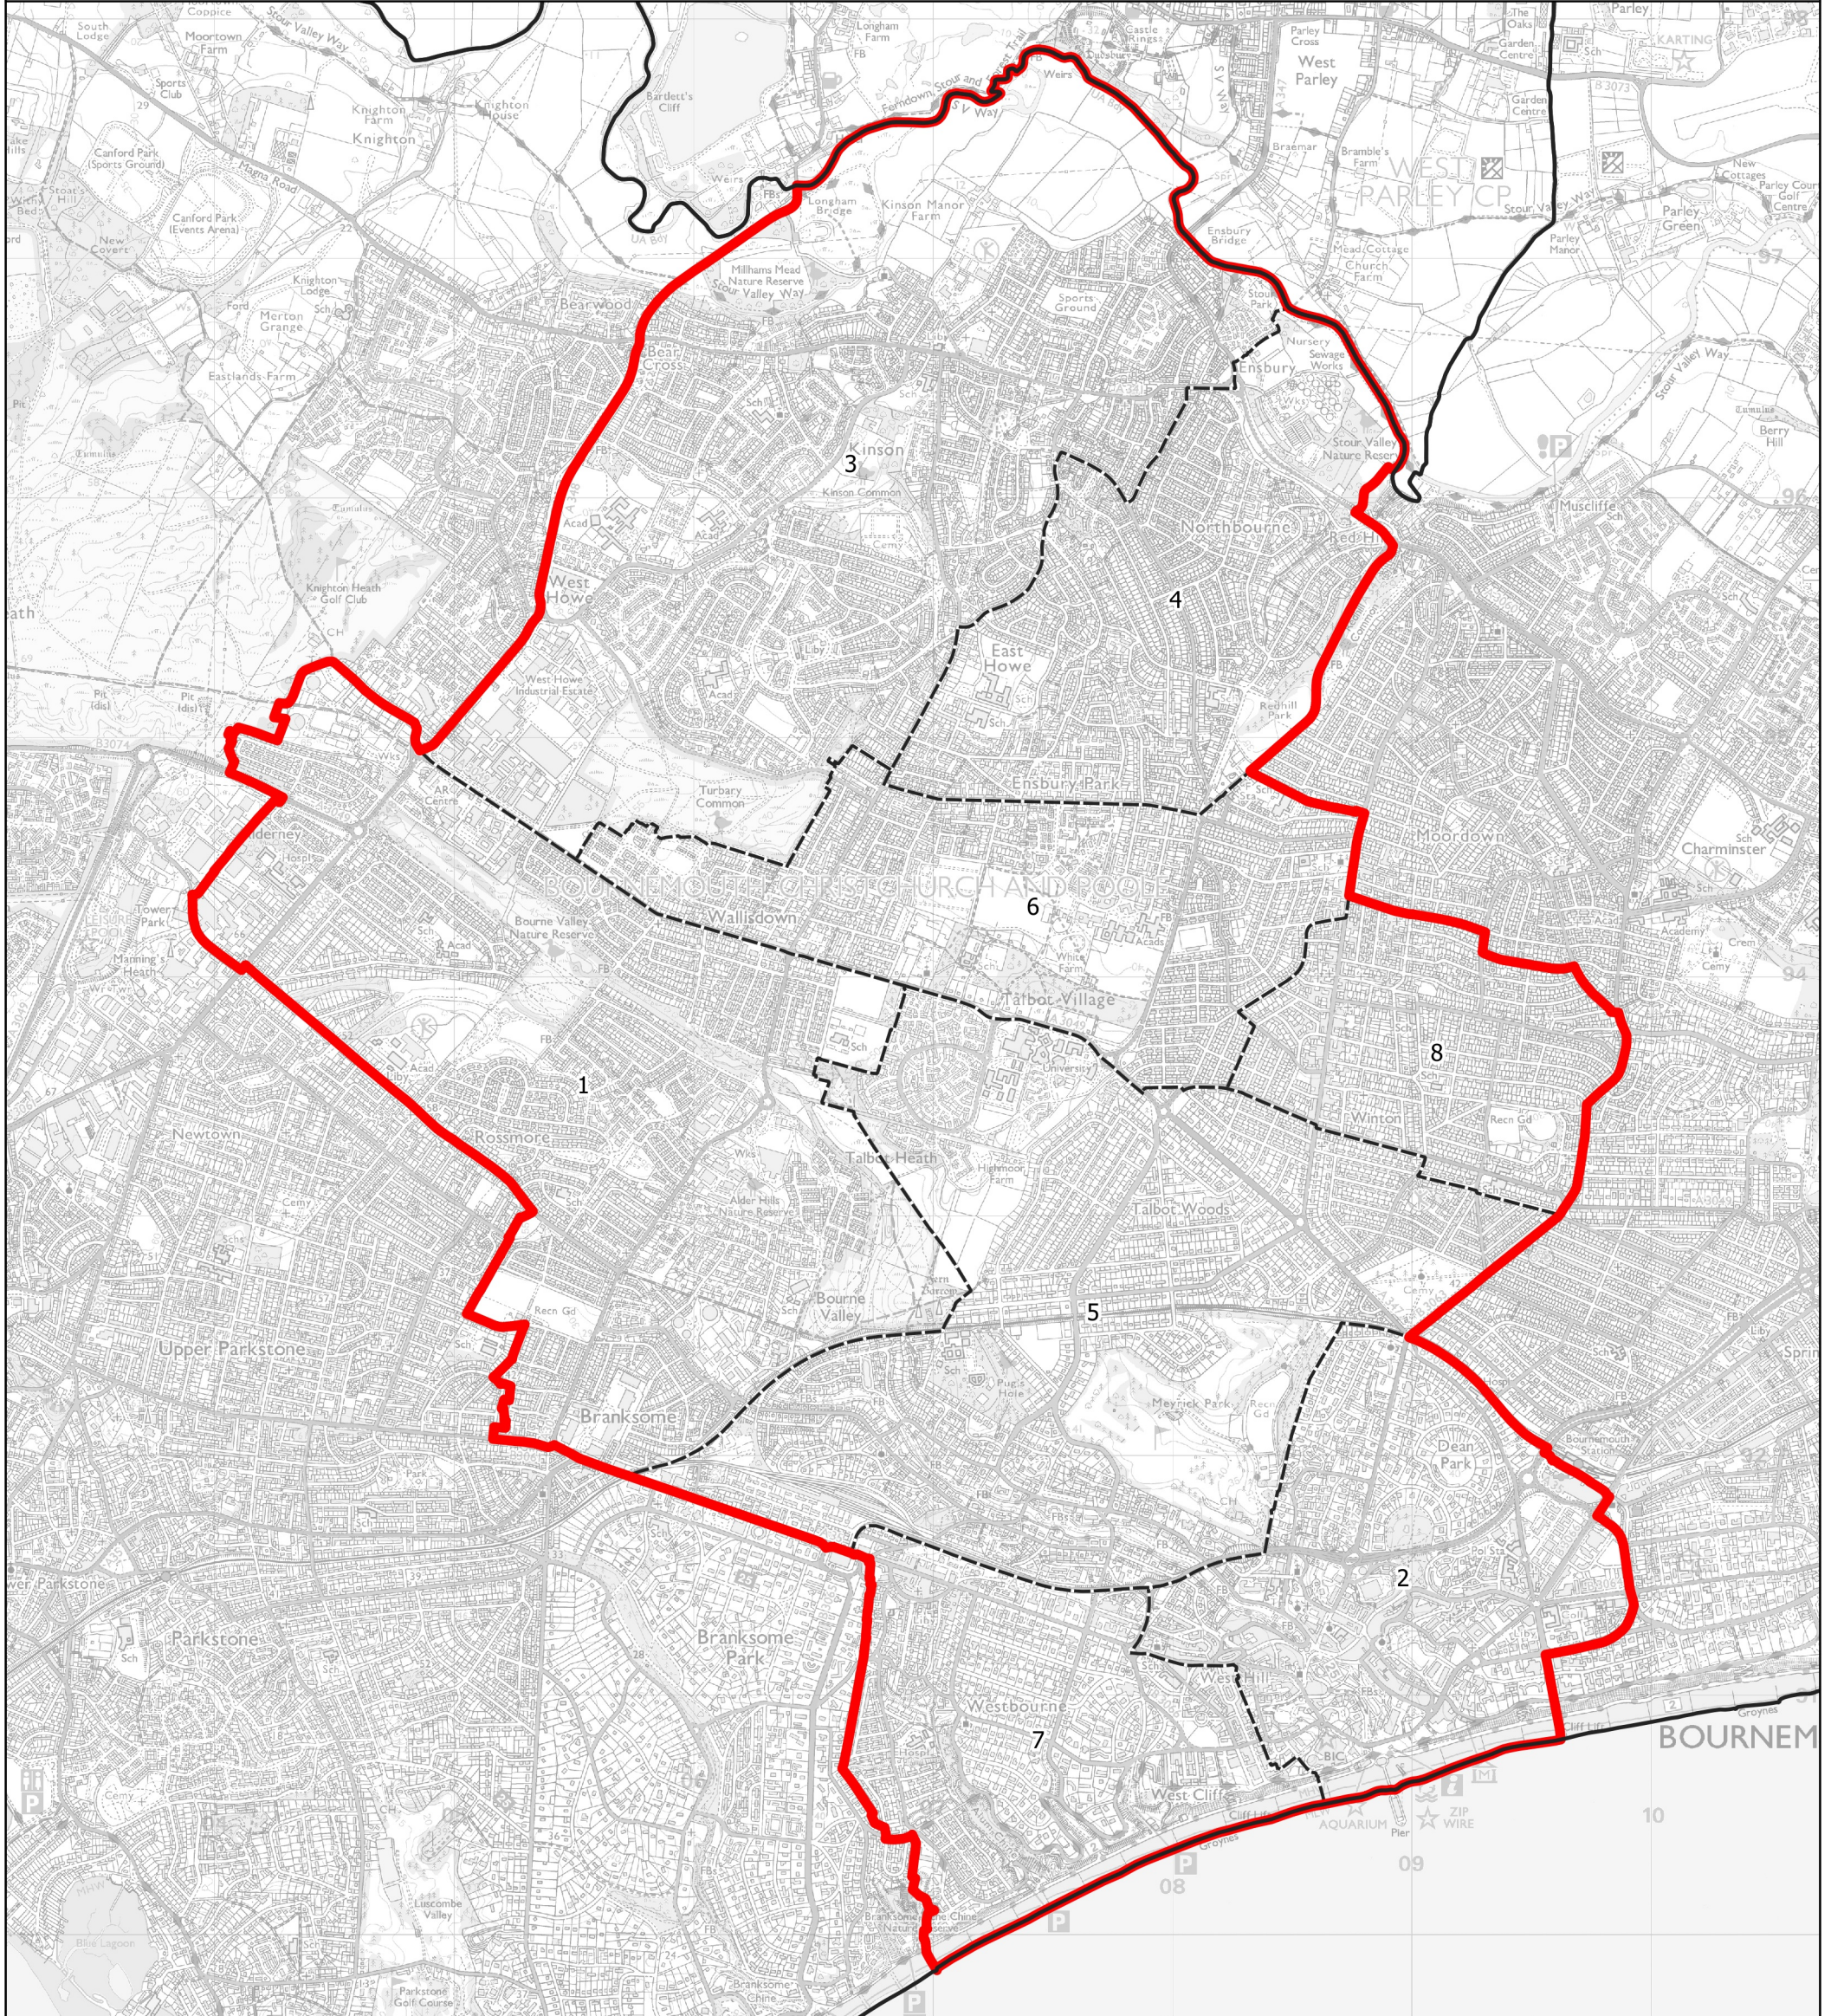

Boundary Commission for England - Initial Proposals for the South West Region

Bournemouth West Borough Constituency - Electorate 72,094

Wards:

- 1 Alderney & Bourne Valley
- 2 Bournemouth Central
- 3 Kinson
- 4 Redhill & Northbourne
- 5 Talbot & Branksome Woods
- 6 Wallisdown & Winton West
- 7 Westbourne & West Cliff
- 8 Winton East

- Constituency
- Local Authorities
- Wards

© Crown copyright and database rights 2021 OS 100018289. You are permitted to use this data solely to enable you to respond to, or interact with, the organisation that provided you with the data. You are not permitted to copy, sub-licence, distribute or sell any of this data to third parties in any form. Third party rights to enforce the terms of this licence shall be reserved to OS.

Bournemouth West Borough Constituency