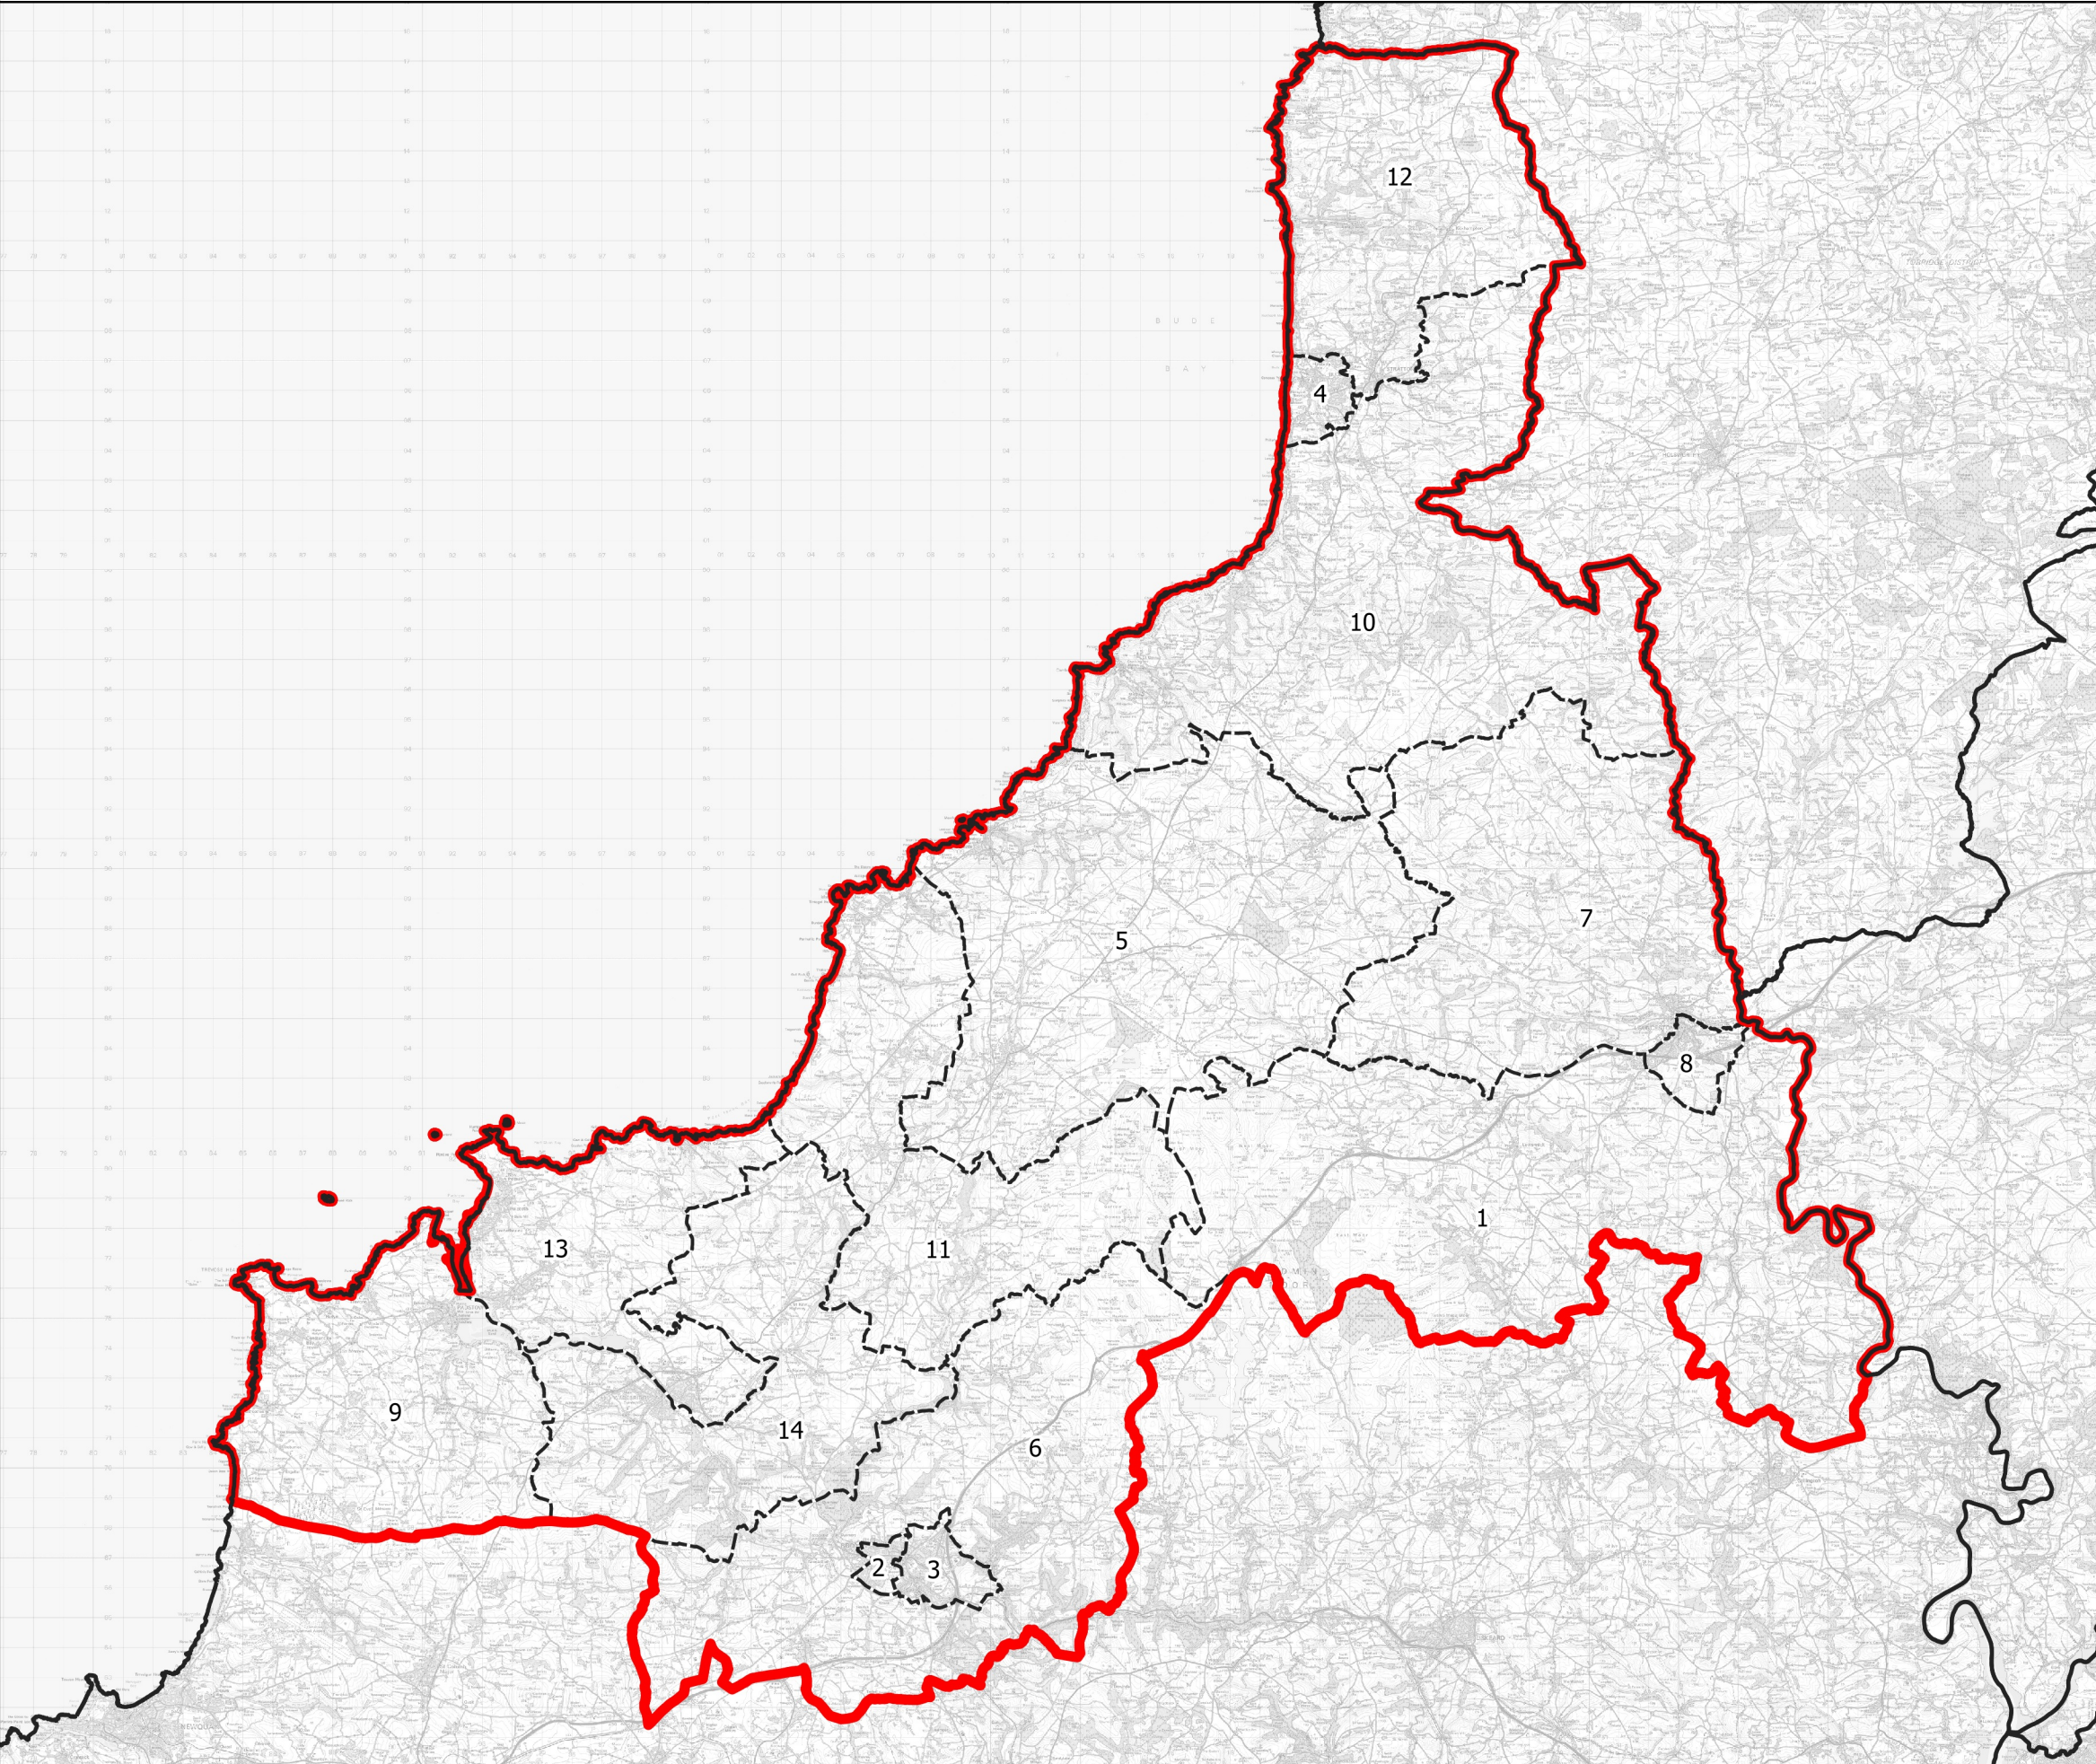

Boundary Commission for England - Initial Proposals for the South West Region

North Cornwall County Constituency - Electorate 70,327

- Wards:
- 1 Altarnun & Stoke Climsland
 - 2 Bodmin St Mary's & St Leonard
 - 3 Bodmin St Petroc's
 - 4 Bude
 - 5 Camelford & Boscastle
 - 6 Lanivet, Blisland & Bodmin St Lawrence
 - 7 Launceston North & North Petherwin
 - 8 Launceston South
 - 9 Padstow
 - 10 Poundstock
 - 11 St Teath & Tintagel
 - 12 Stratton, Kilkhampton & Morwenstow
 - 13 Wadebridge East & St Minver
 - 14 Wadebridge West & St Mabyn

Constituency
 Local Authorities
 Wards

0 3 6 km

© Crown copyright and database rights 2021 OS 100018289. You are permitted to use this data solely to enable you to respond to, or interact with, the organisation that provided you with the data. You are not permitted to copy, sub-licence, distribute or sell any of this data to third parties in any form. Third party rights to enforce the terms of this licence shall be reserved to OS.

North Cornwall County Constituency