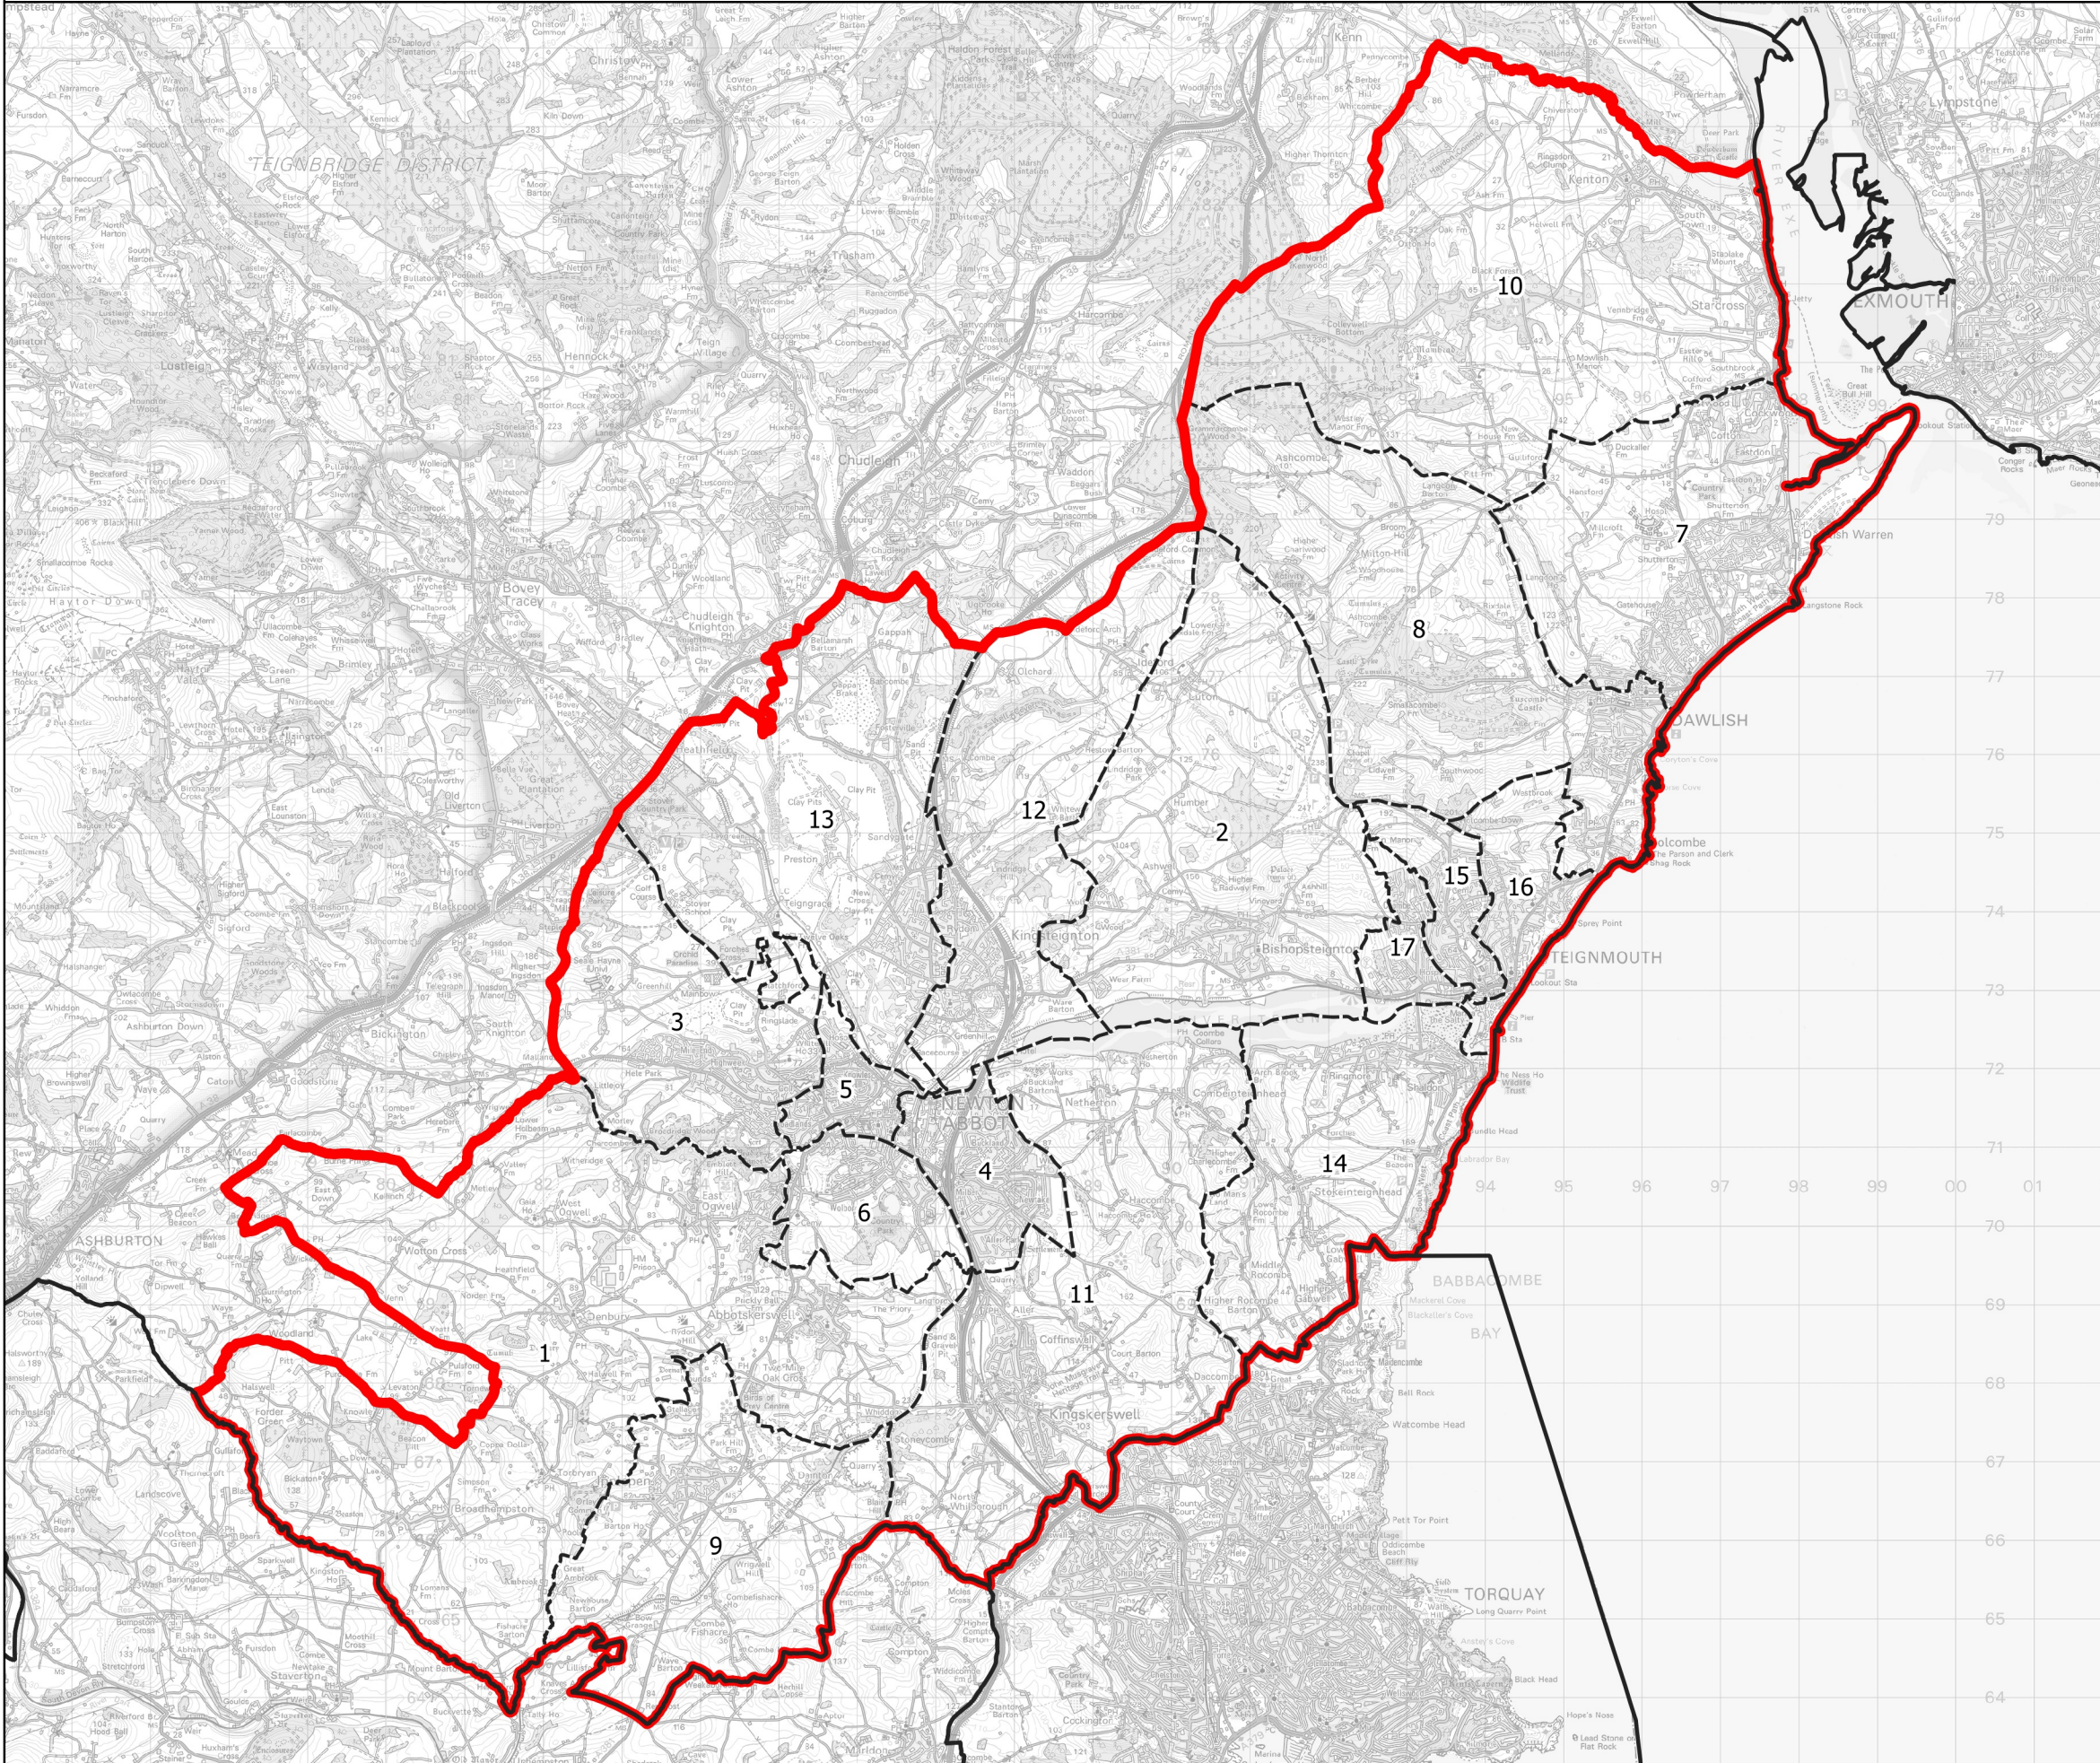

Boundary Commission for England - Initial Proposals for the South West Region

Newton Abbot County Constituency - Electorate 72,956

- Wards:
- 1 Ambrook
 - 2 Bishopsteignton
 - 3 Bradley
 - 4 Buckland & Milber
 - 5 Bushell
 - 6 College
 - 7 Dawlish North East
 - 8 Dawlish South West
 - 9 Ipplepen
 - 10 Kenton & Starcross
 - 11 Kerswell-with-Combe
 - 12 Kingsteignton East
 - 13 Kingsteignton West
 - 14 Shaldon & Stokeinteignhead
 - 15 Teignmouth Central
 - 16 Teignmouth East
 - 17 Teignmouth West

-  Constituency
-  Local Authorities
-  Wards

0 1 2 km

© Crown copyright and database rights 2021 OS 100018289. You are permitted to use this data solely to enable you to respond to, or interact with, the organisation that provided you with the data. You are not permitted to copy, sub-license, distribute or sell any of this data to third parties in any form. Third party rights to enforce the terms of this licence shall be reserved to OS.

Newton Abbot County Constituency