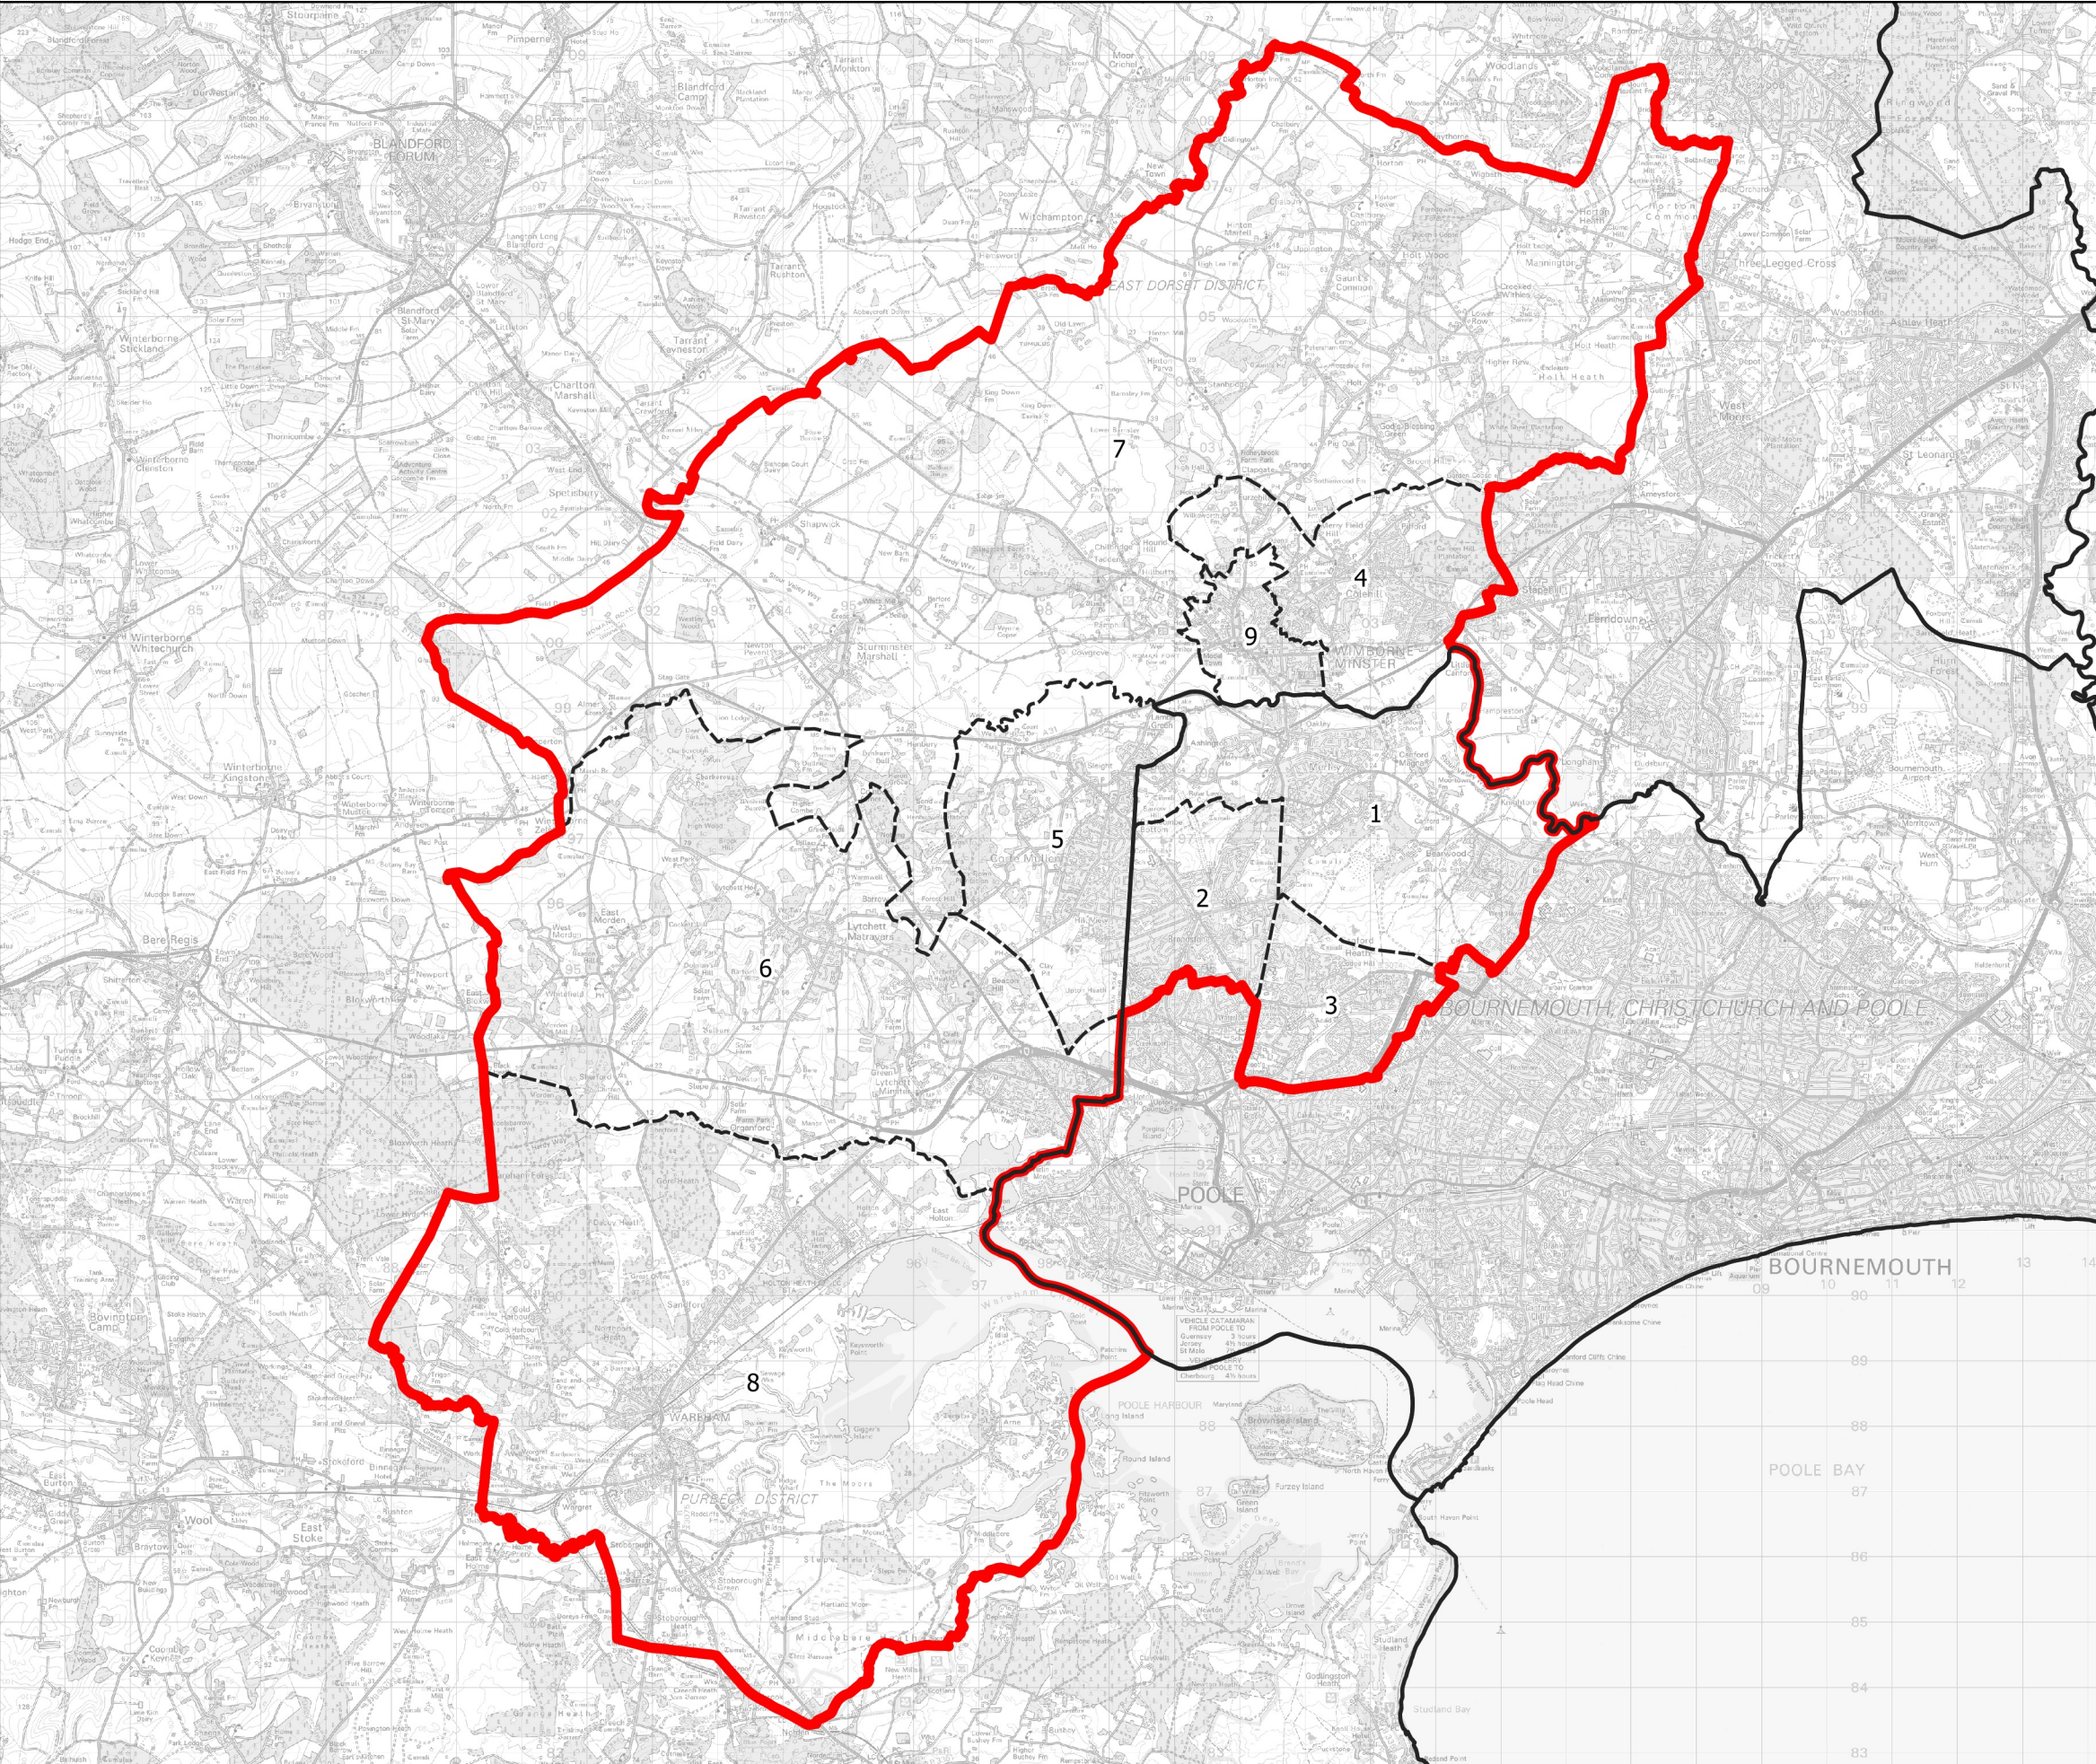

Boundary Commission for England - Initial Proposals for the South West Region

Mid Dorset and Poole North County Constituency - Electorate 72,749

- Wards:
- 1 Bearwood & Merley
 - 2 Broadstone
 - 3 Canford Heath
 - 4 Colehill & Wimborne Minster East
 - 5 Corfe Mullen
 - 6 Lytchett Matravers & Upton
 - 7 Stour & Allen Vale
 - 8 Wareham
 - 9 Wimborne Minster

- Constituency
- Local Authorities
- Wards

0 1 2 km

© Crown copyright and database rights 2021 OS 100018289. You are permitted to use this data solely to enable you to respond to, or interact with, the organisation that provided you with the data. You are not permitted to copy, sub-license, distribute or sell any of this data to third parties in any form. Third party rights to enforce the terms of this licence shall be reserved to OS.

Mid Dorset and Poole North County Constituency