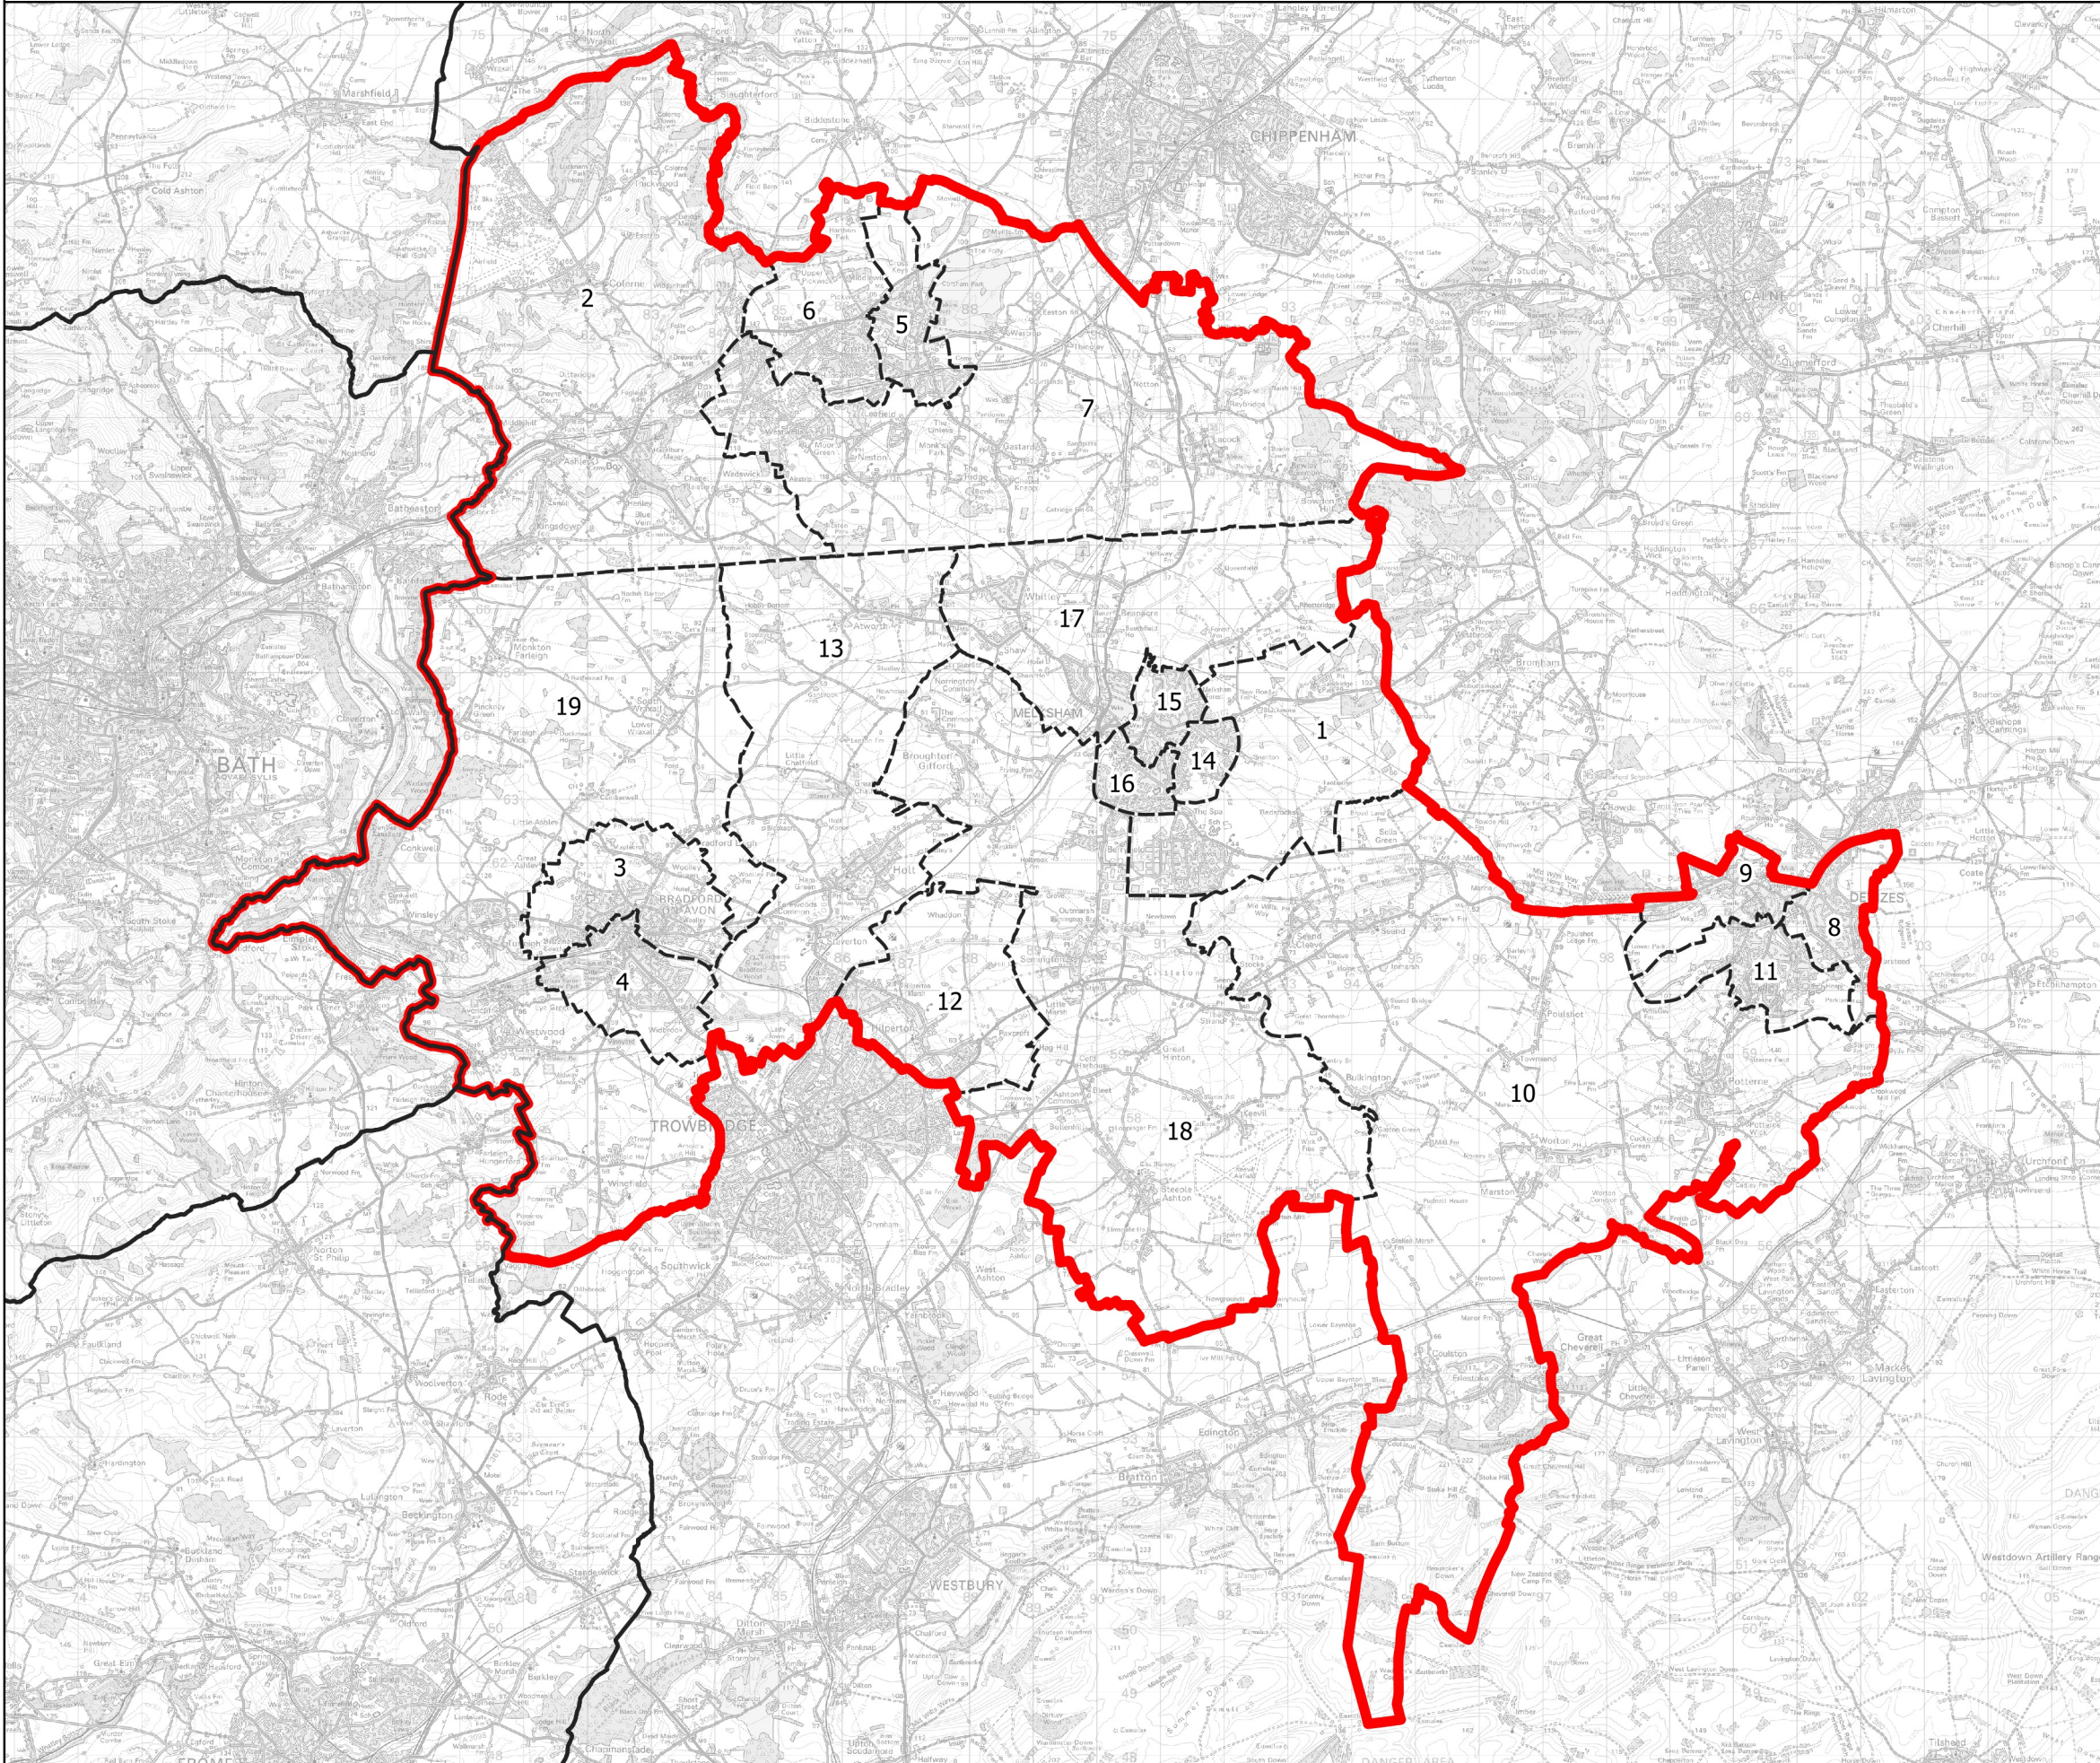

# Boundary Commission for England - Initial Proposals for the South West Region

## Melksham and Devizes County Constituency - Electorate 72,381

- Wards:
- 1 Bowerhill
  - 2 Box & Colerne
  - 3 Bradford-on-Avon North
  - 4 Bradford-on-Avon South
  - 5 Corsham Ladbroke
  - 6 Corsham Pickwick
  - 7 Corsham Without
  - 8 Devizes East
  - 9 Devizes North
  - 10 Devizes Rural West
  - 11 Devizes South
  - 12 Hilperton
  - 13 Holt
  - 14 Melksham East
  - 15 Melksham Forest
  - 16 Melksham South
  - 17 Melksham Without North & Shurnhold
  - 18 Melksham Without West & Rural
  - 19 Winsley & Westwood

 Constituency

 Local Authorities

 Wards

0 1 2 km

© Crown copyright and database rights 2021 OS 100018289. You are permitted to use this data solely to enable you to respond to, or interact with, the organisation that provided you with the data. You are not permitted to copy, sub-license, distribute or sell any of this data to third parties in any form. Third party rights to enforce the terms of this licence shall be reserved to OS.

Melksham and Devizes County Constituency