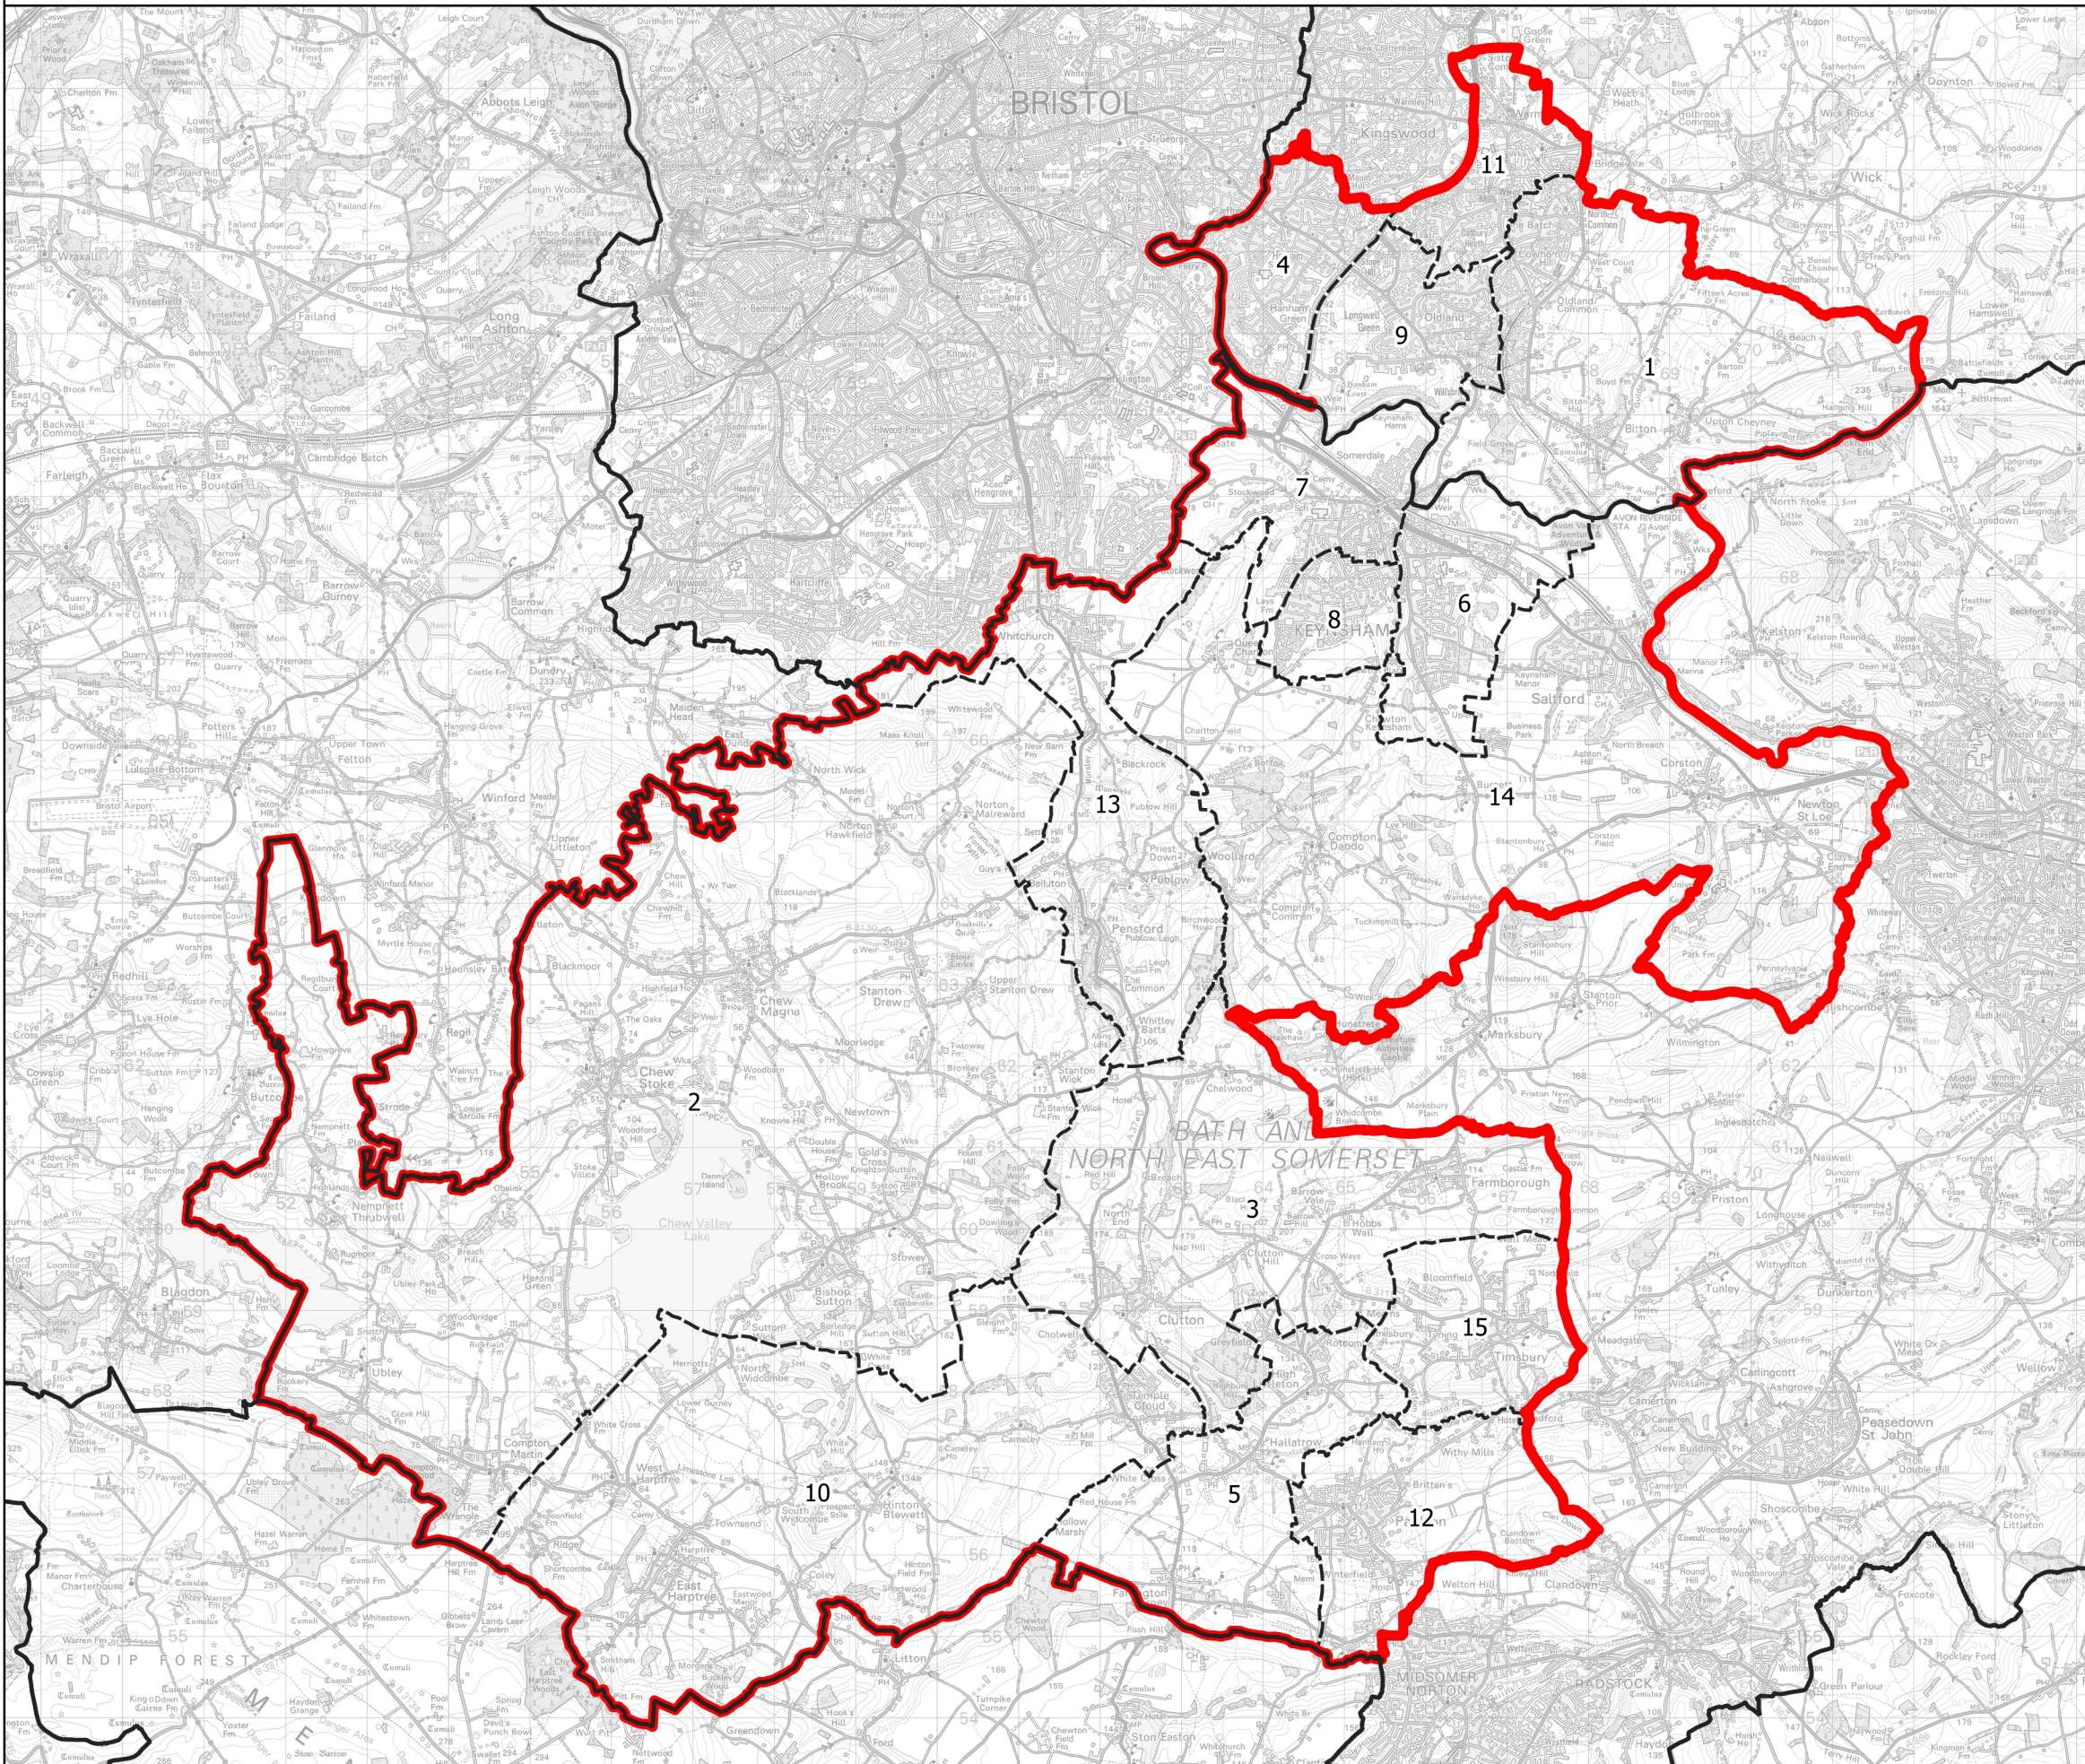

Boundary Commission for England - Initial Proposals for the South West Region

Keynsham and North East Somerset County Constituency - Electorate 73,113

Wards:

- 1 Bitton & Oldland Common
- 2 Chew Valley
- 3 Clutton & Farmborough
- 4 Hanham
- 5 High Littleton
- 6 Keynsham East
- 7 Keynsham North
- 8 Keynsham South
- 9 Longwell Green
- 10 Mendip
- 11 Parkwall & Warmley
- 12 Paulton
- 13 Publow & Whitchurch
- 14 Salford
- 15 Timsbury

Constituency
 Local Authorities
 Wards

0 1 2 km

© Crown copyright and database rights 2021 OS 100018289. You are permitted to use this data solely to enable you to respond to, or interact with, the organisation that provided you with the data. You are not permitted to copy, sub-licence, distribute or sell any of this data to third parties in any form. Third party rights to enforce the terms of this licence shall be reserved to OS.

Keynsham and North East Somerset County Constituency