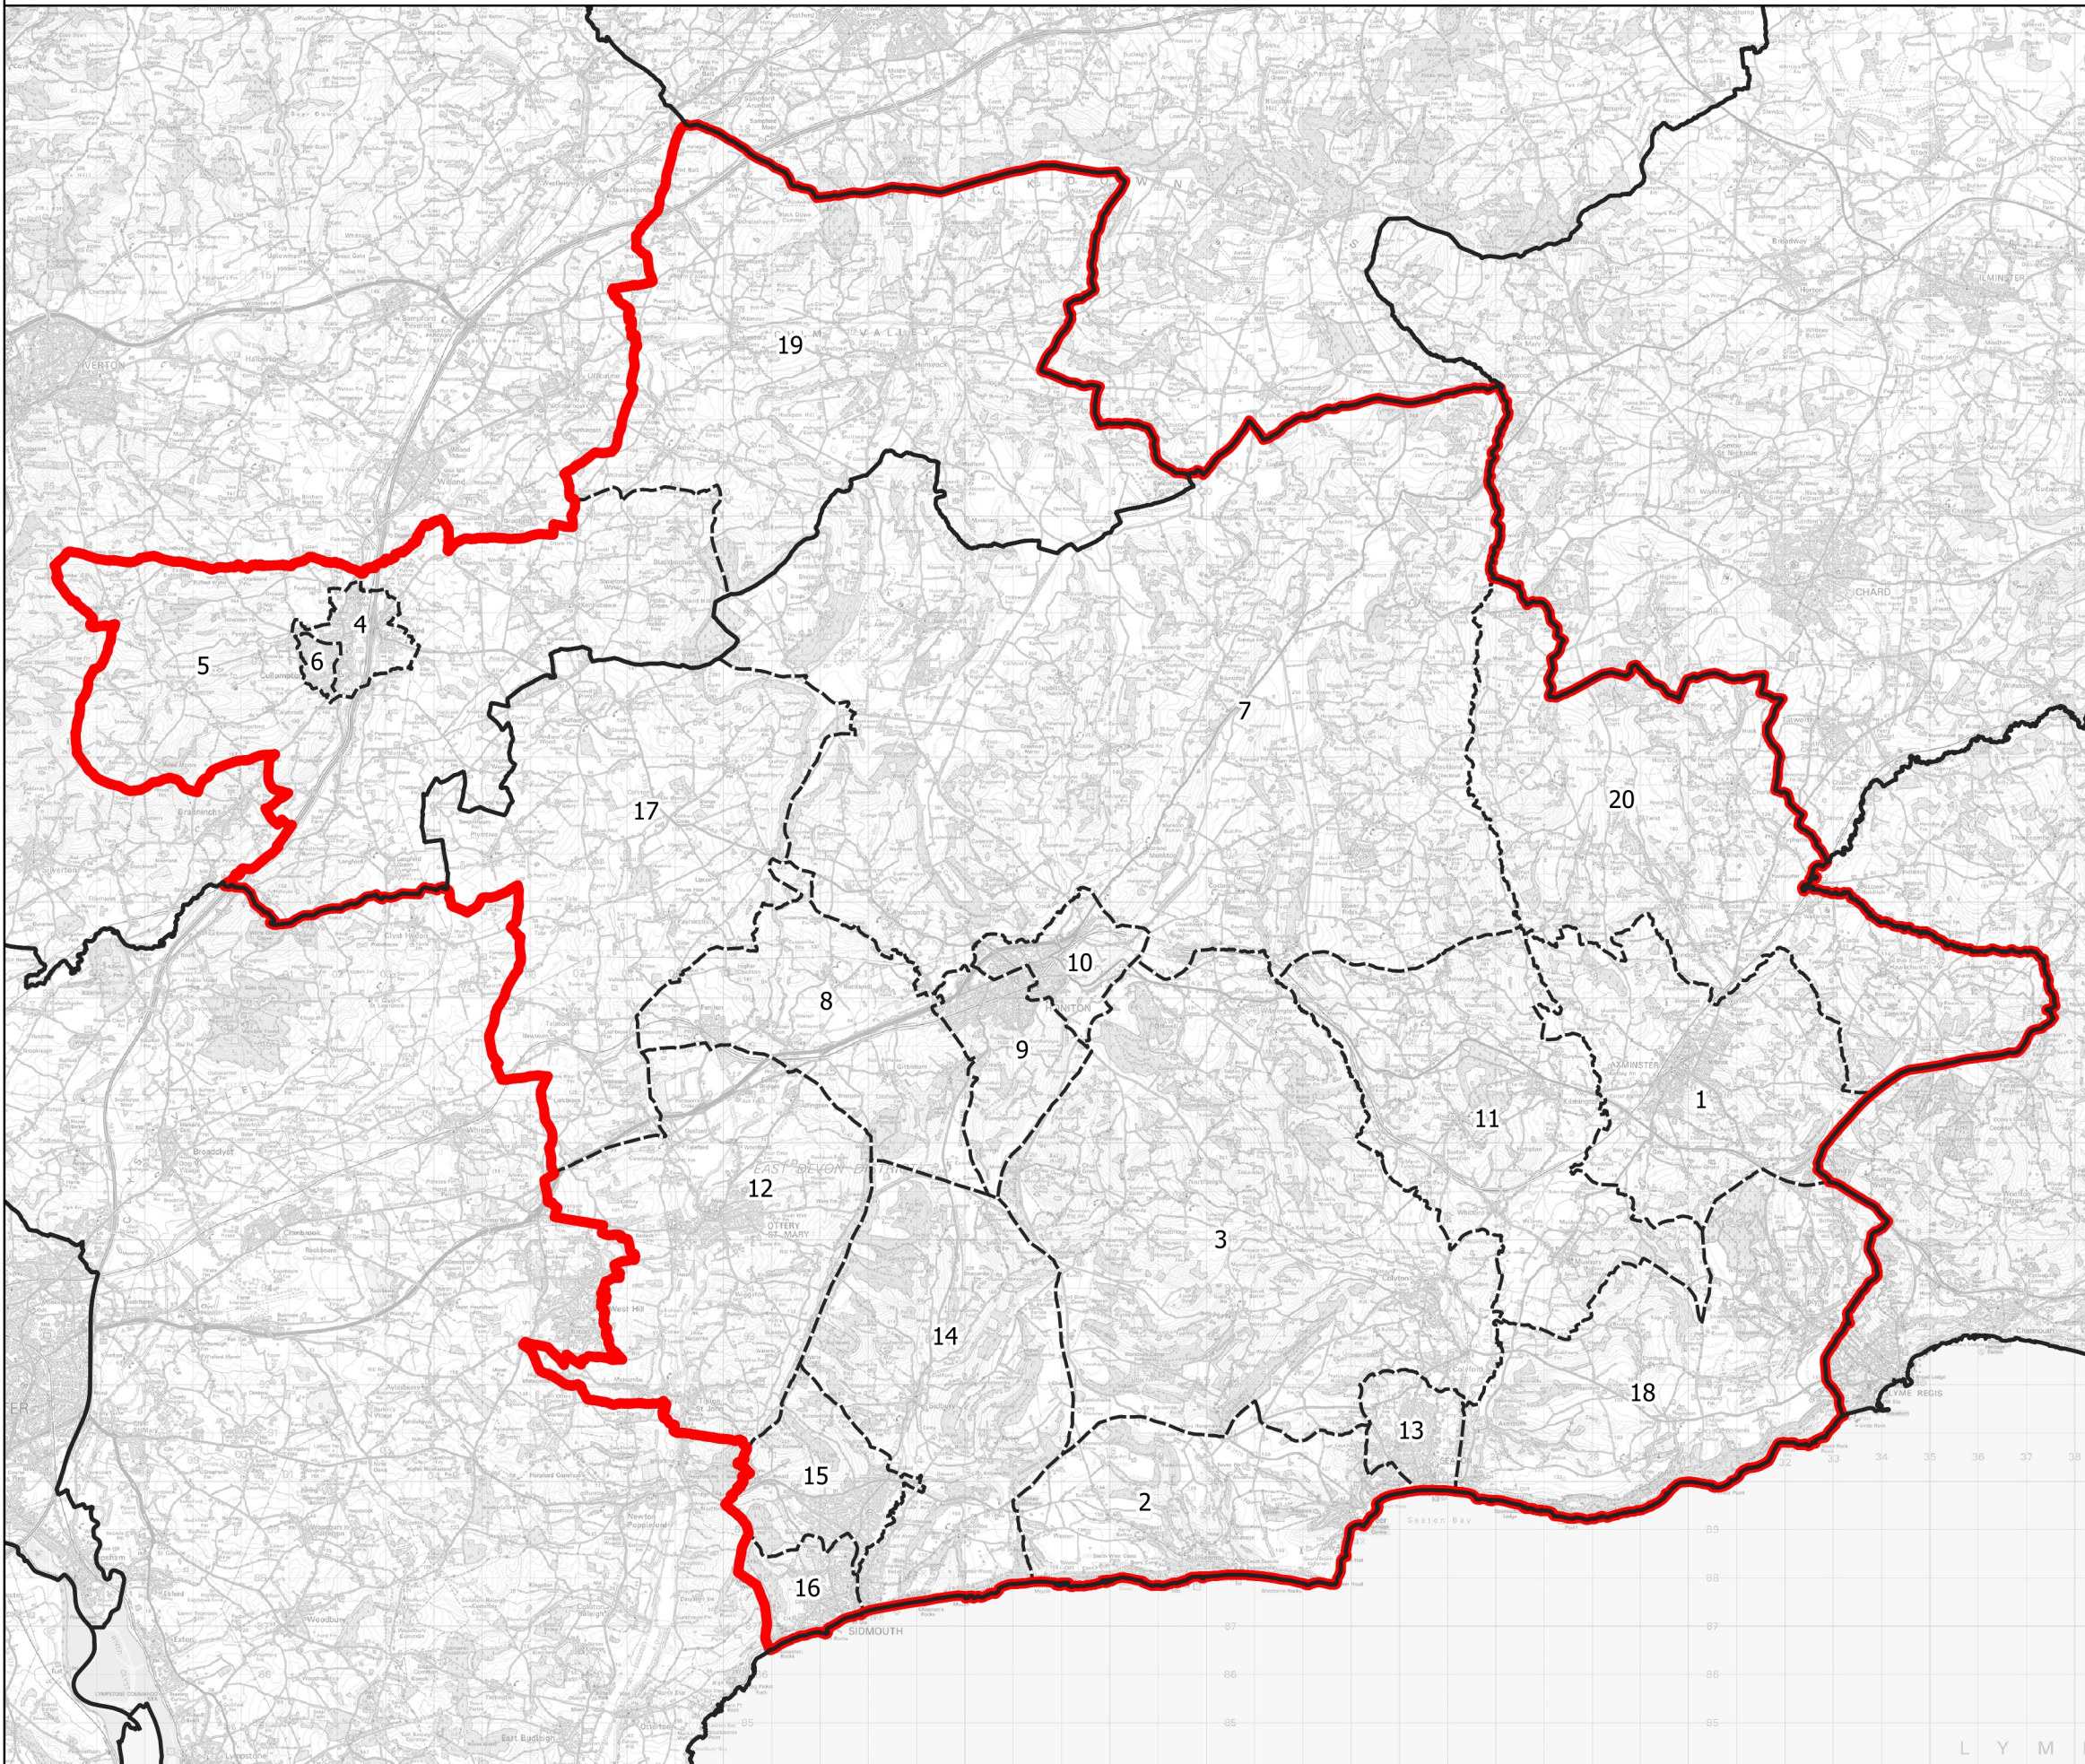

Boundary Commission for England - Initial Proposals for the South West Region

Honiton County Constituency - Electorate 73,667

Wards:

- 1 Axminster
- 2 Beer & Branscombe
- 3 Coly Valley
- 4 Cullompton North
- 5 Cullompton Outer
- 6 Cullompton South
- 7 Dunkeswell & Otterhead
- 8 Feniton
- 9 Honiton St. Michael's
- 10 Honiton St. Paul's
- 11 Newbridges
- 12 Ottery St. Mary
- 13 Seaton
- 14 Sidmouth Rural
- 15 Sidmouth Sidford
- 16 Sidmouth Town
- 17 Tale Vale
- 18 Trinity
- 19 Upper Culm
- 20 Yarty

Constituency
 Local Authorities
 Wards

0 2 4 km

© Crown copyright and database rights 2021 OS 100018289. You are permitted to use this data solely to enable you to respond to, or interact with, the organisation that provided you with the data. You are not permitted to copy, sub-licence, distribute or sell any of this data to third parties in any form. Third party rights to enforce the terms of this licence shall be reserved to OS.

Honiton County Constituency