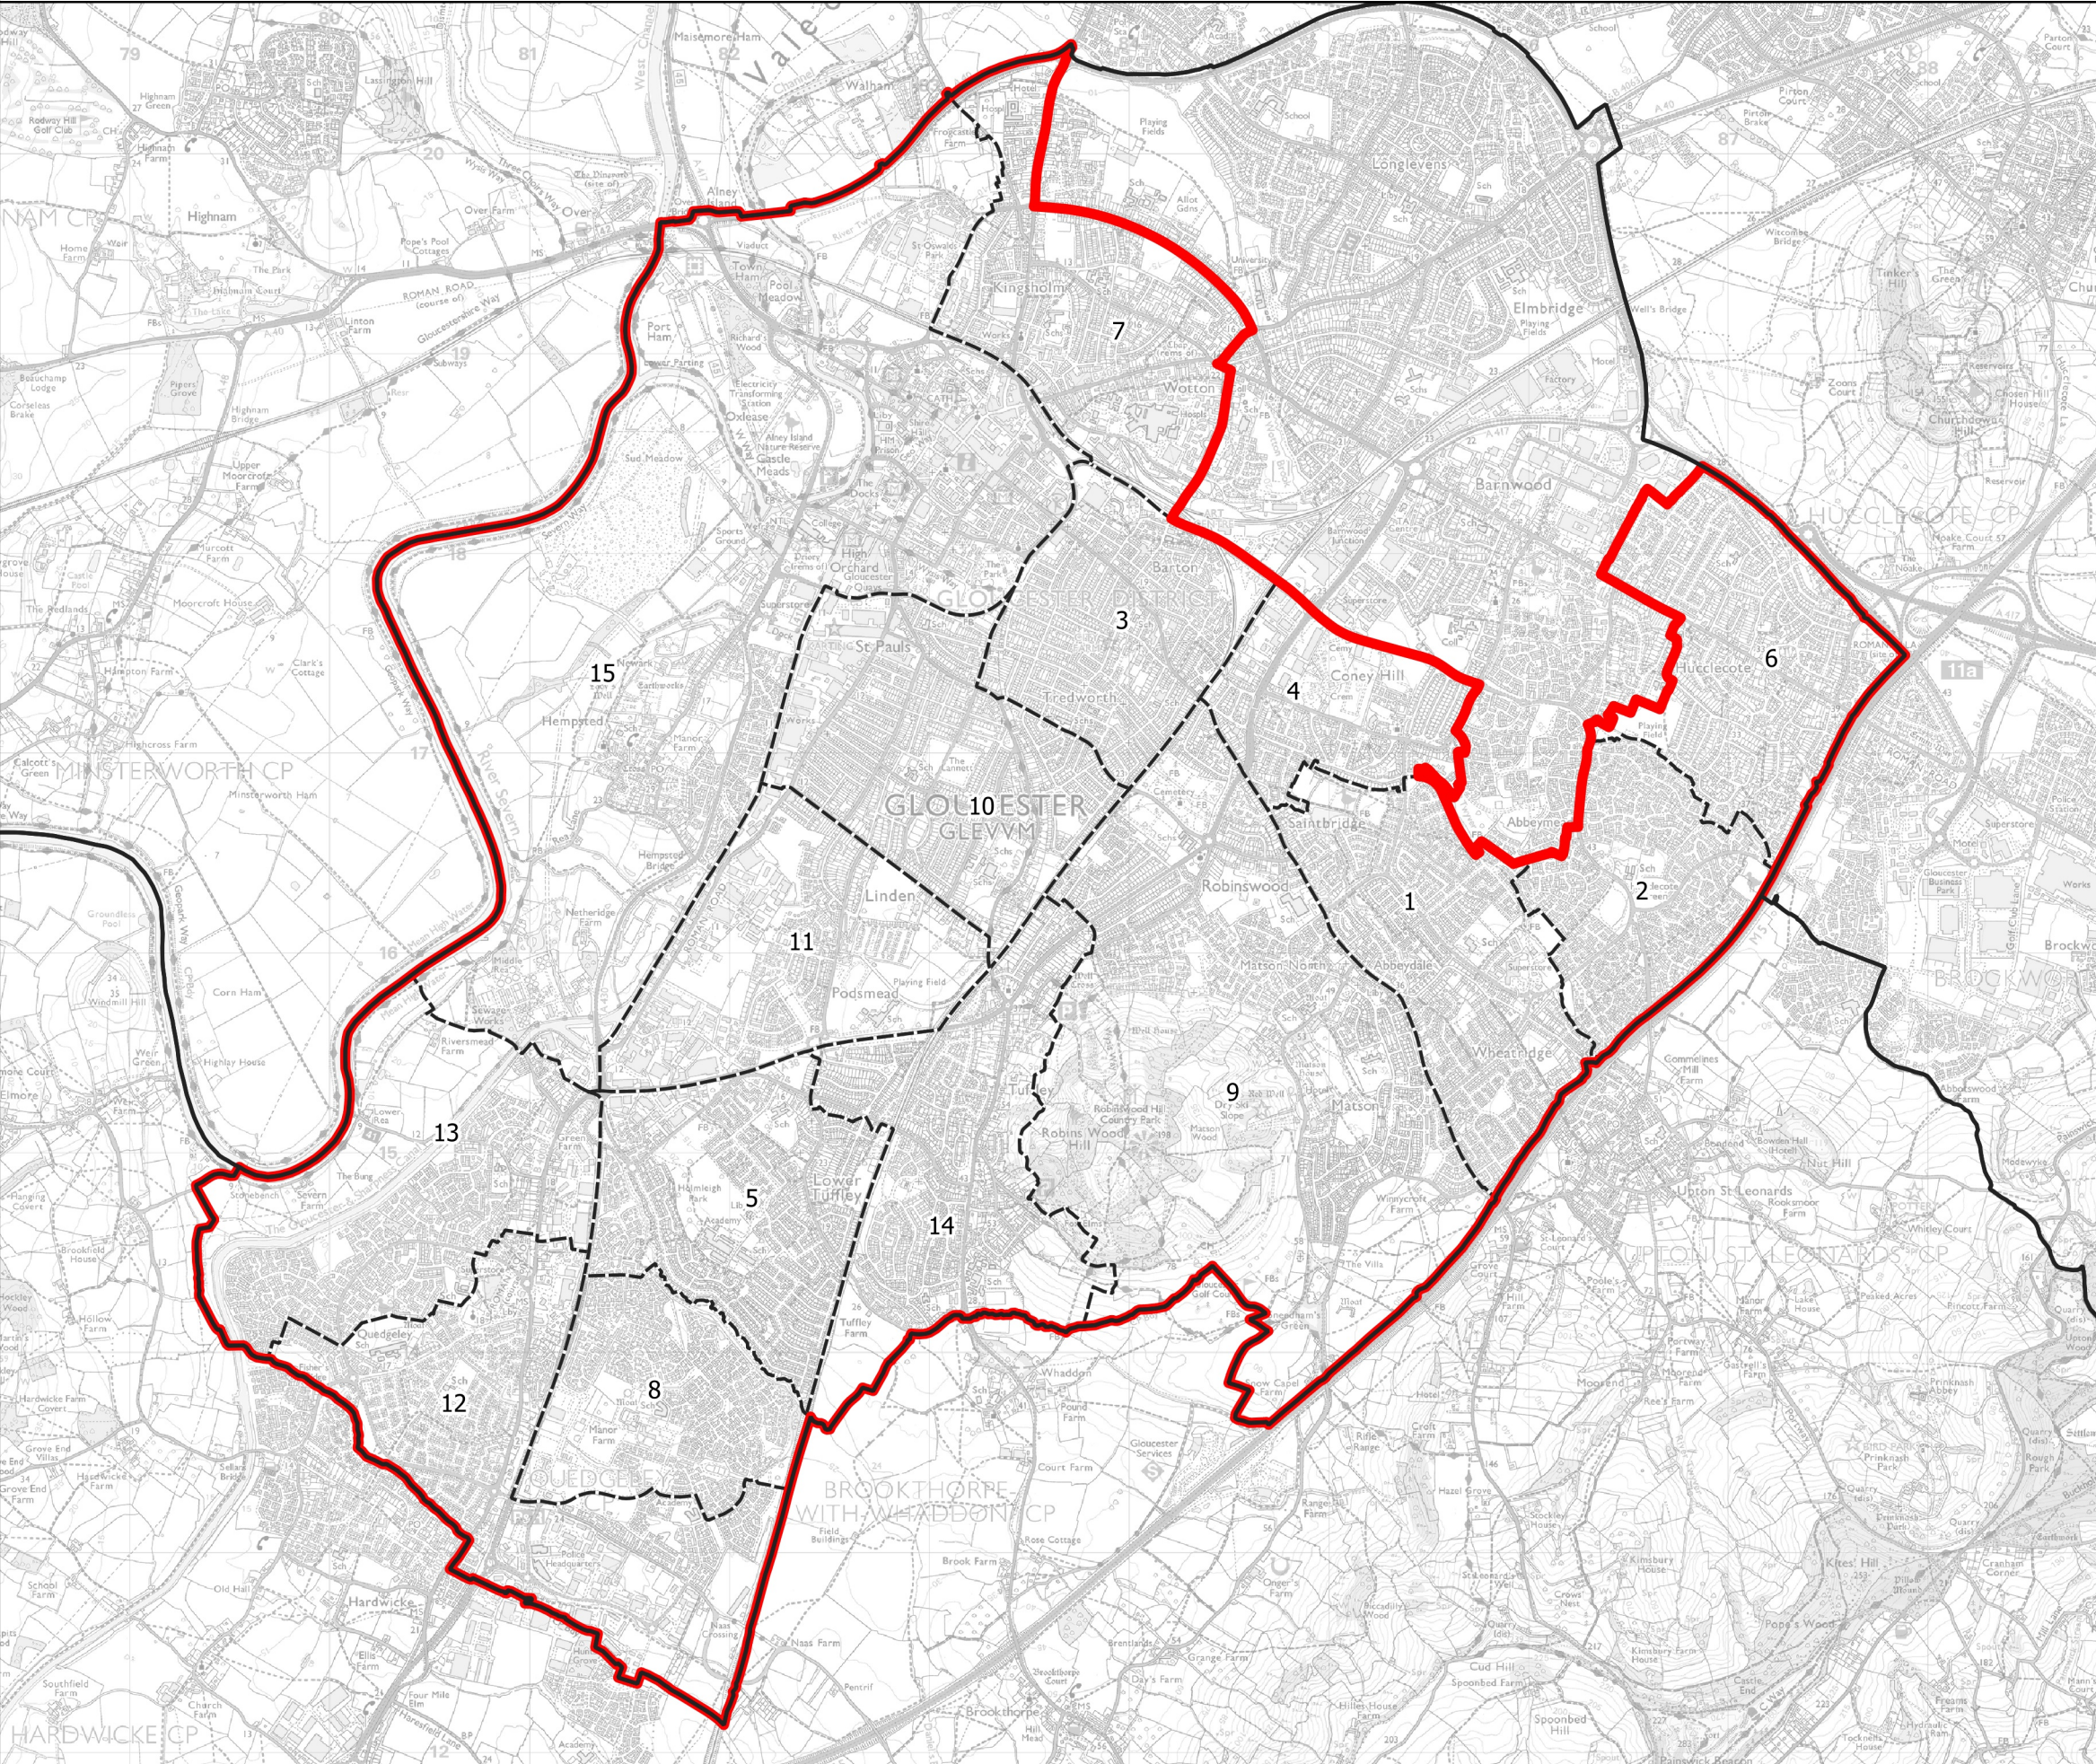

Boundary Commission for England - Initial Proposals for the South West Region

Gloucester Borough Constituency - Electorate 71,715

- Wards:
- 1 Abbeydale
 - 2 Abbeymead
 - 3 Barton & Tredworth
 - 4 Coney Hill
 - 5 Grange
 - 6 Hucclecote
 - 7 Kingsholm & Wotton
 - 8 Kingsway
 - 9 Matson & Robinswood
 - 10 Moreland
 - 11 Podsmead
 - 12 Quedgeley Fieldcourt
 - 13 Quedgeley Severn Vale
 - 14 Tuffley
 - 15 Westgate

 Constituency

 Local Authorities

 Wards

0 0.5 1 km

© Crown copyright and database rights 2021 OS 100018289. You are permitted to use this data solely to enable you to respond to, or interact with, the organisation that provided you with the data. You are not permitted to copy, sub-license, distribute or sell any of this data to third parties in any form. Third party rights to enforce the terms of this licence shall be reserved to OS.

Gloucester Borough Constituency