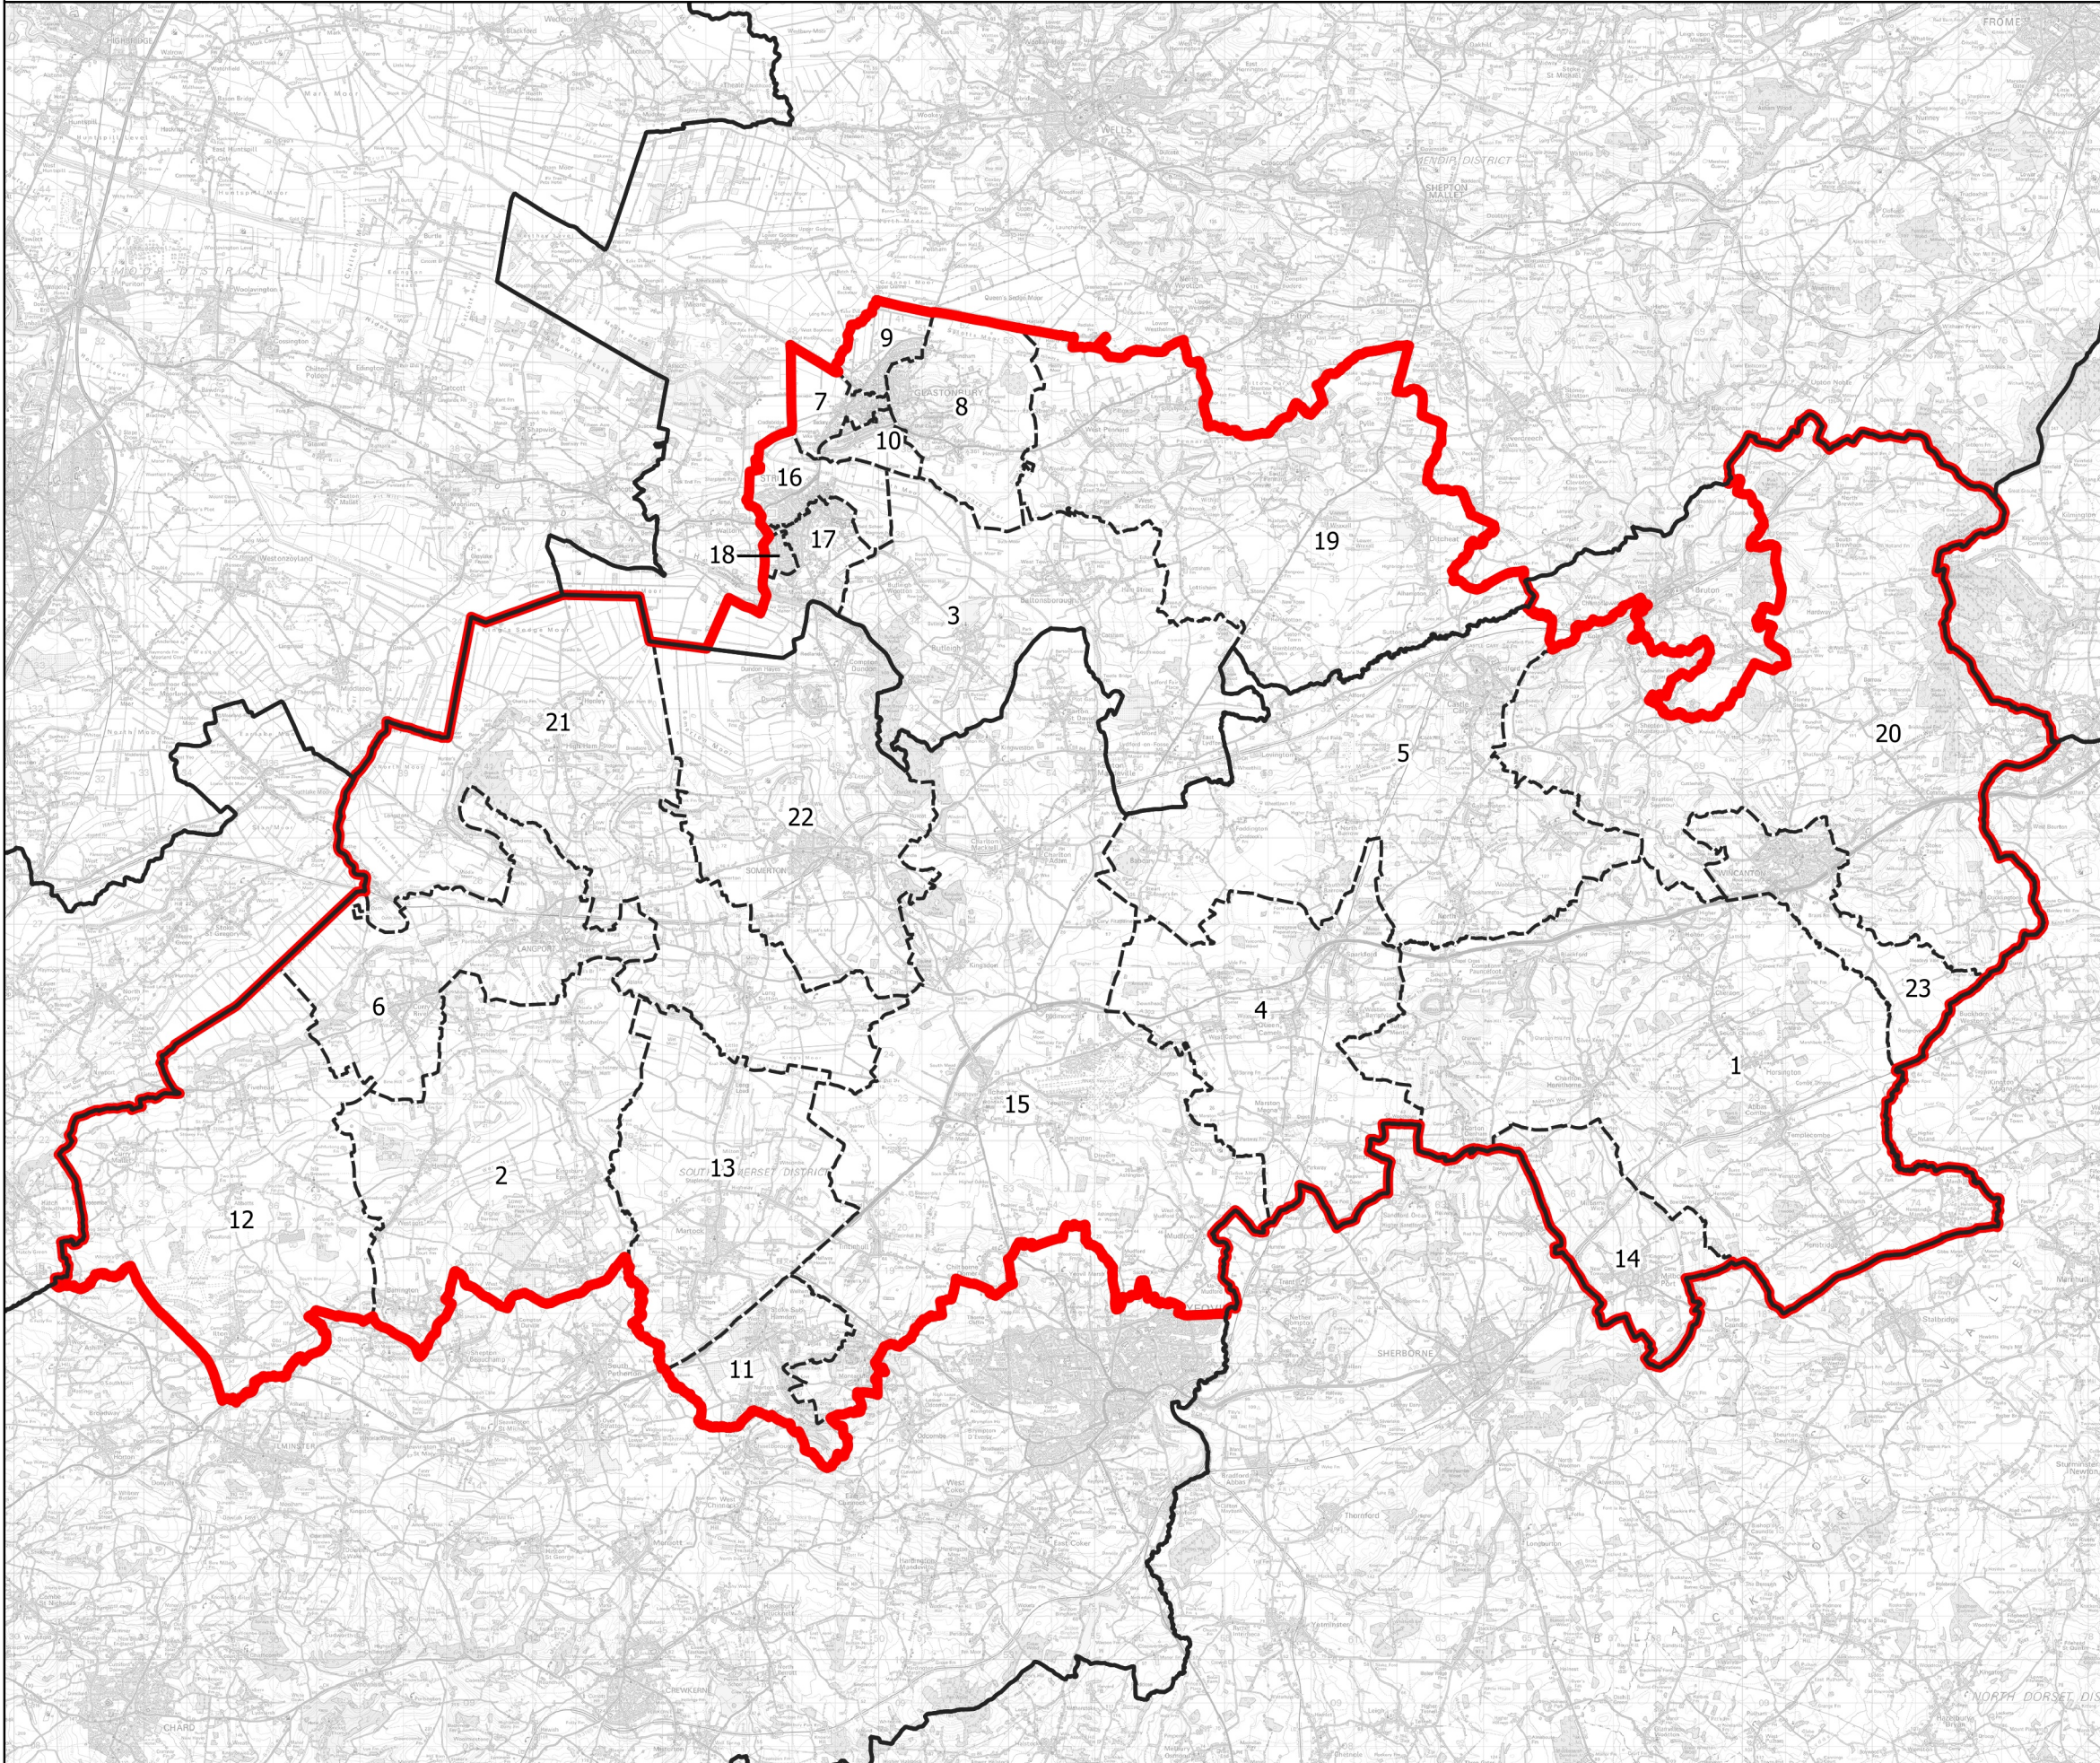

Boundary Commission for England - Initial Proposals for the South West Region

Glastonbury and Somerton County Constituency - Electorate 69,990

Wards:

- 1 Blackmoor Vale
- 2 Burrow Hill
- 3 Butleigh and Baltonsborough
- 4 Camelot
- 5 Cary
- 6 Curry Rivel, Huish & Langport
- 7 Glastonbury St. Benedict's
- 8 Glastonbury St. Edmund's
- 9 Glastonbury St. John's
- 10 Glastonbury St. Mary's
- 11 Hamdon
- 12 Islemoor
- 13 Martock
- 14 Milborne Port
- 15 Northstone, Ivelchester & St. Michael's
- 16 Street North
- 17 Street South
- 18 Street West
- 19 The Pennards and Ditcheat
- 20 Tower
- 21 Turn Hill
- 22 Wessex
- 23 Wincanton

- Constituency
- Local Authorities
- Wards

© Crown copyright and database rights 2021 OS 100018289. You are permitted to use this data solely to enable you to respond to, or interact with, the organisation that provided you with the data. You are not permitted to copy, sub-license, distribute or sell any of this data to third parties in any form. Third party rights to enforce the terms of this licence shall be reserved to OS.

Glastonbury and Somerton County Constituency