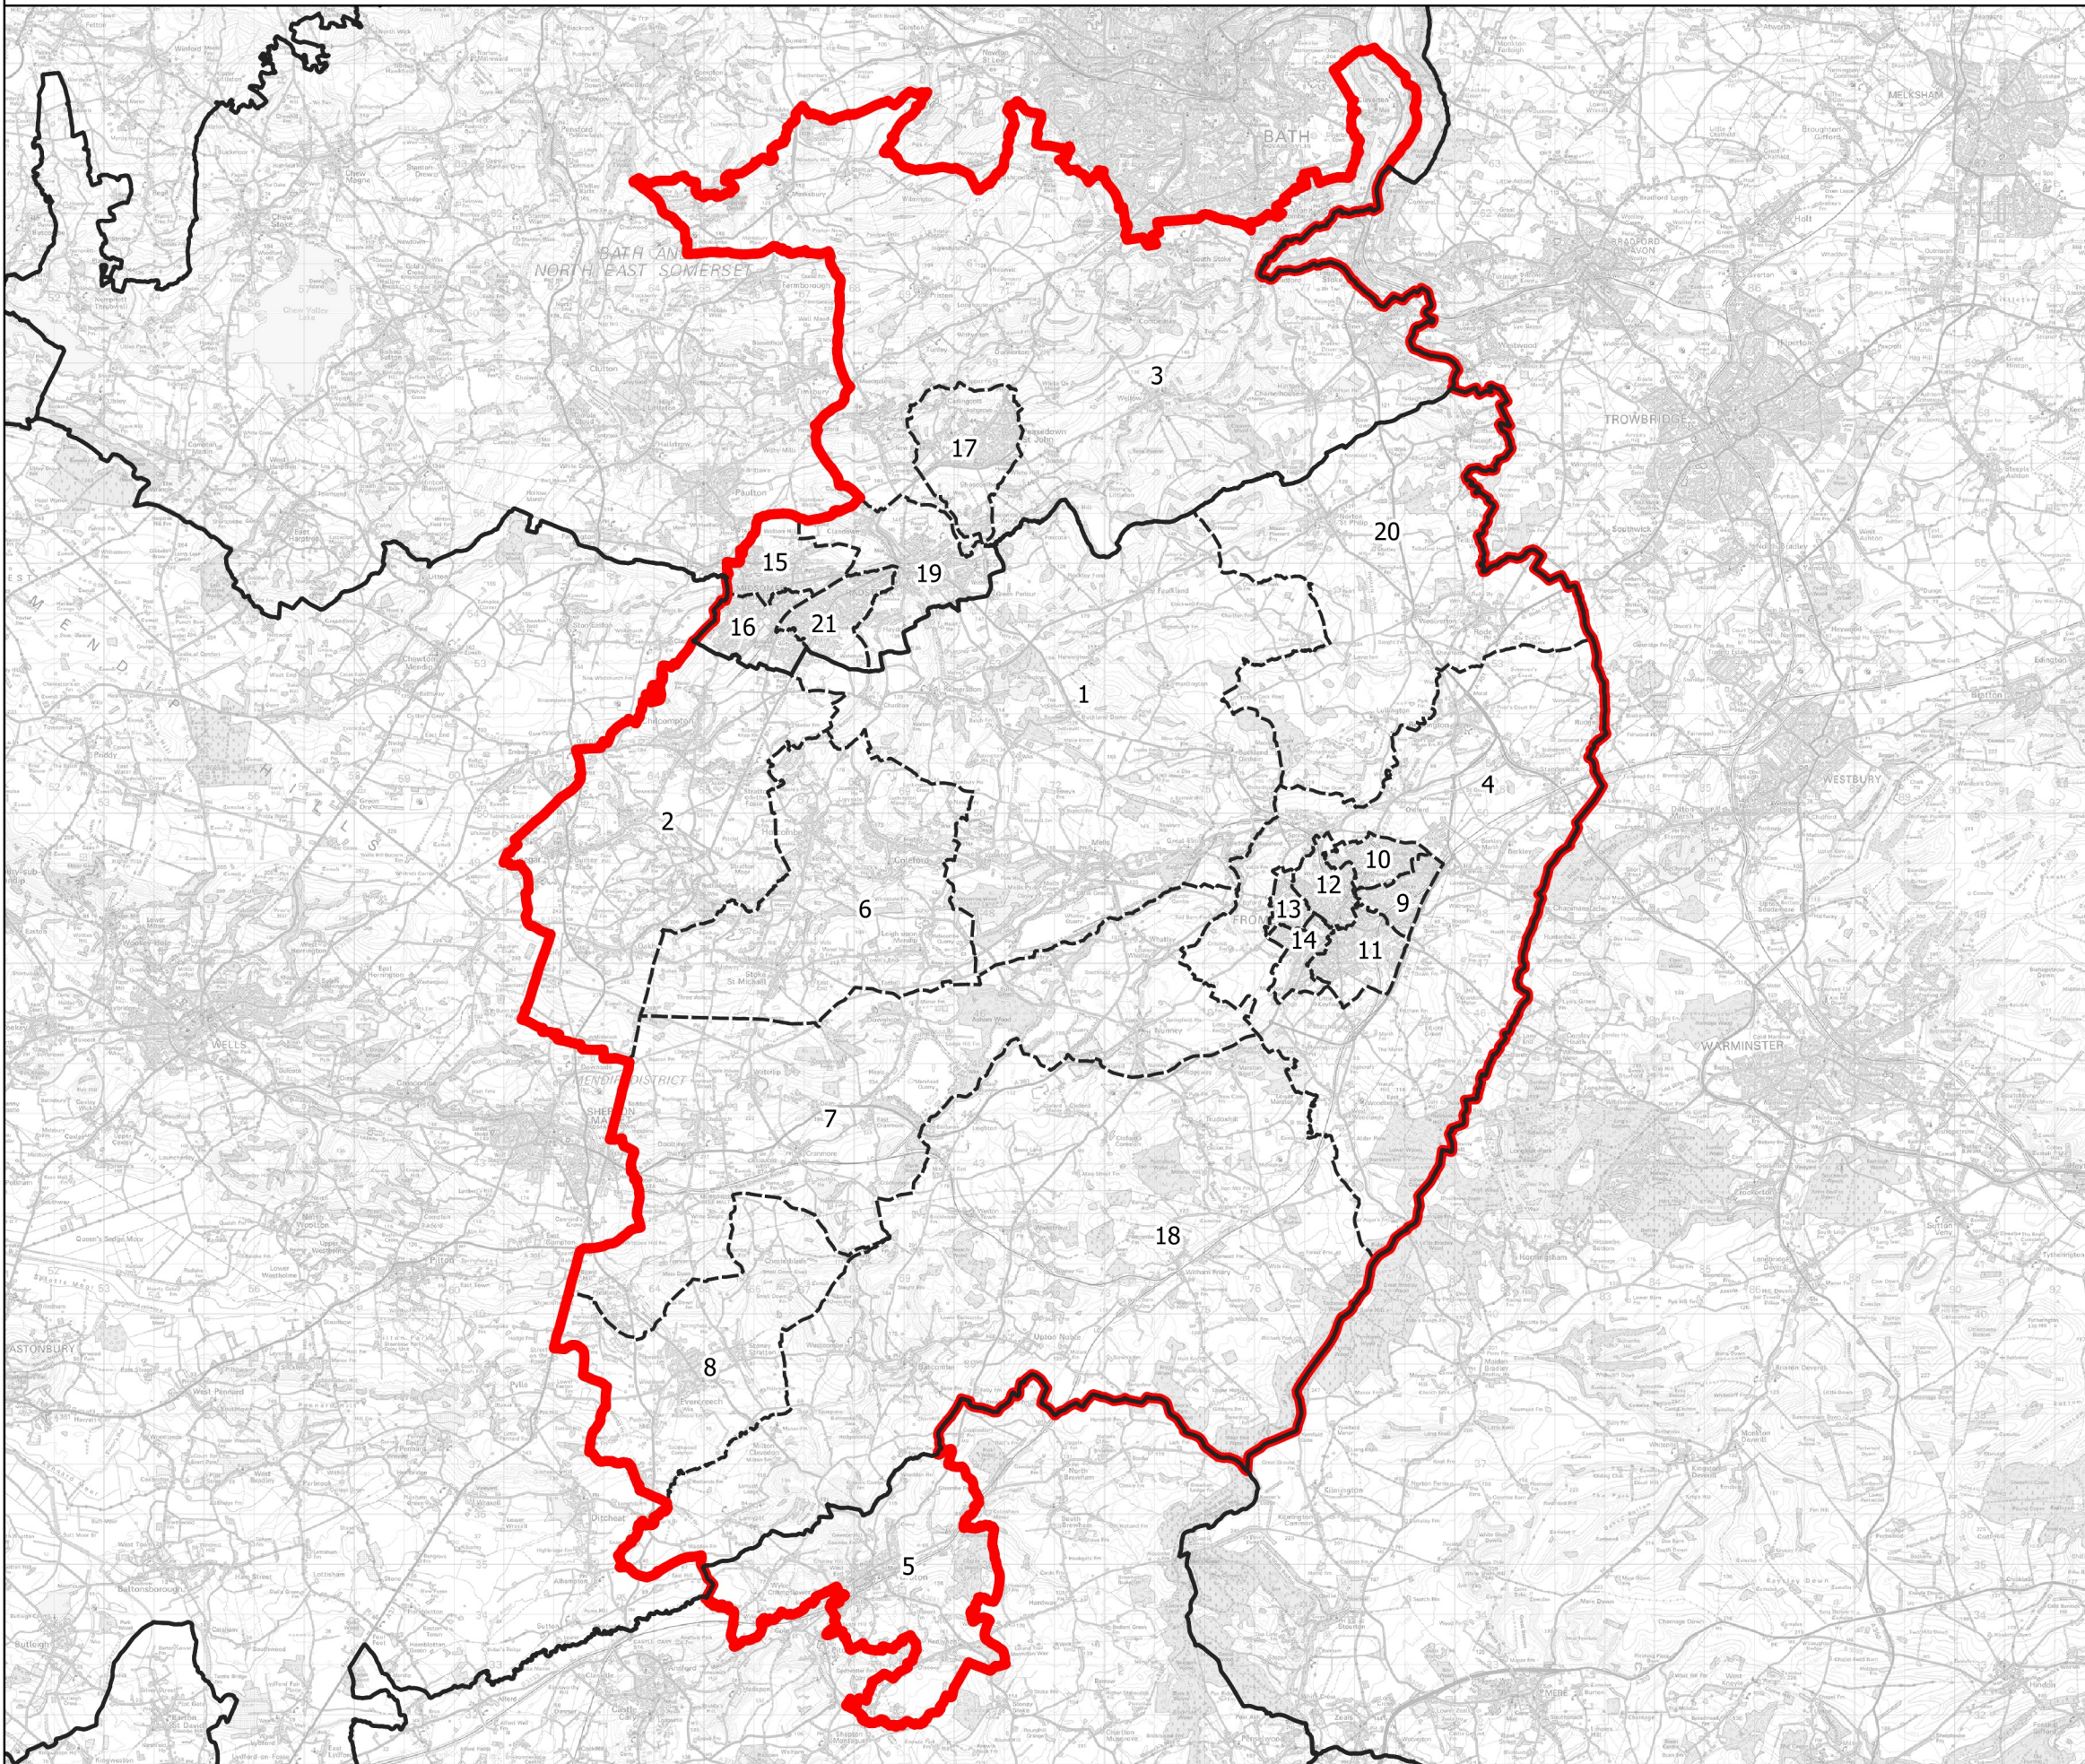

Boundary Commission for England - Initial Proposals for the South West Region

Frome County Constituency - Electorate 70,202

Wards:

- 1 Ammerdown
- 2 Ashwick, Chilcompton and Stratton
- 3 Bathavon South
- 4 Beckington and Selwood
- 5 Bruton
- 6 Coleford and Holcombe
- 7 Cranmore, Doulling and Nunney
- 8 Creech
- 9 Frome Berkley Down
- 10 Frome College
- 11 Frome Keyford
- 12 Frome Market
- 13 Frome Oakfield
- 14 Frome Park
- 15 Midsomer Norton North
- 16 Midsomer Norton Redfield
- 17 Peasedown
- 18 Postlebury
- 19 Radstock
- 20 Rode and Norton St. Philip
- 21 Westfield

Constituency
 Local Authorities
 Wards

0 2 4 km

© Crown copyright and database rights 2021 OS 100018289. You are permitted to use this data solely to enable you to respond to, or interact with, the organisation that provided you with the data. You are not permitted to copy, sub-license, distribute or sell any of this data to third parties in any form. Third party rights to enforce the terms of this licence shall be reserved to OS.

Frome County Constituency