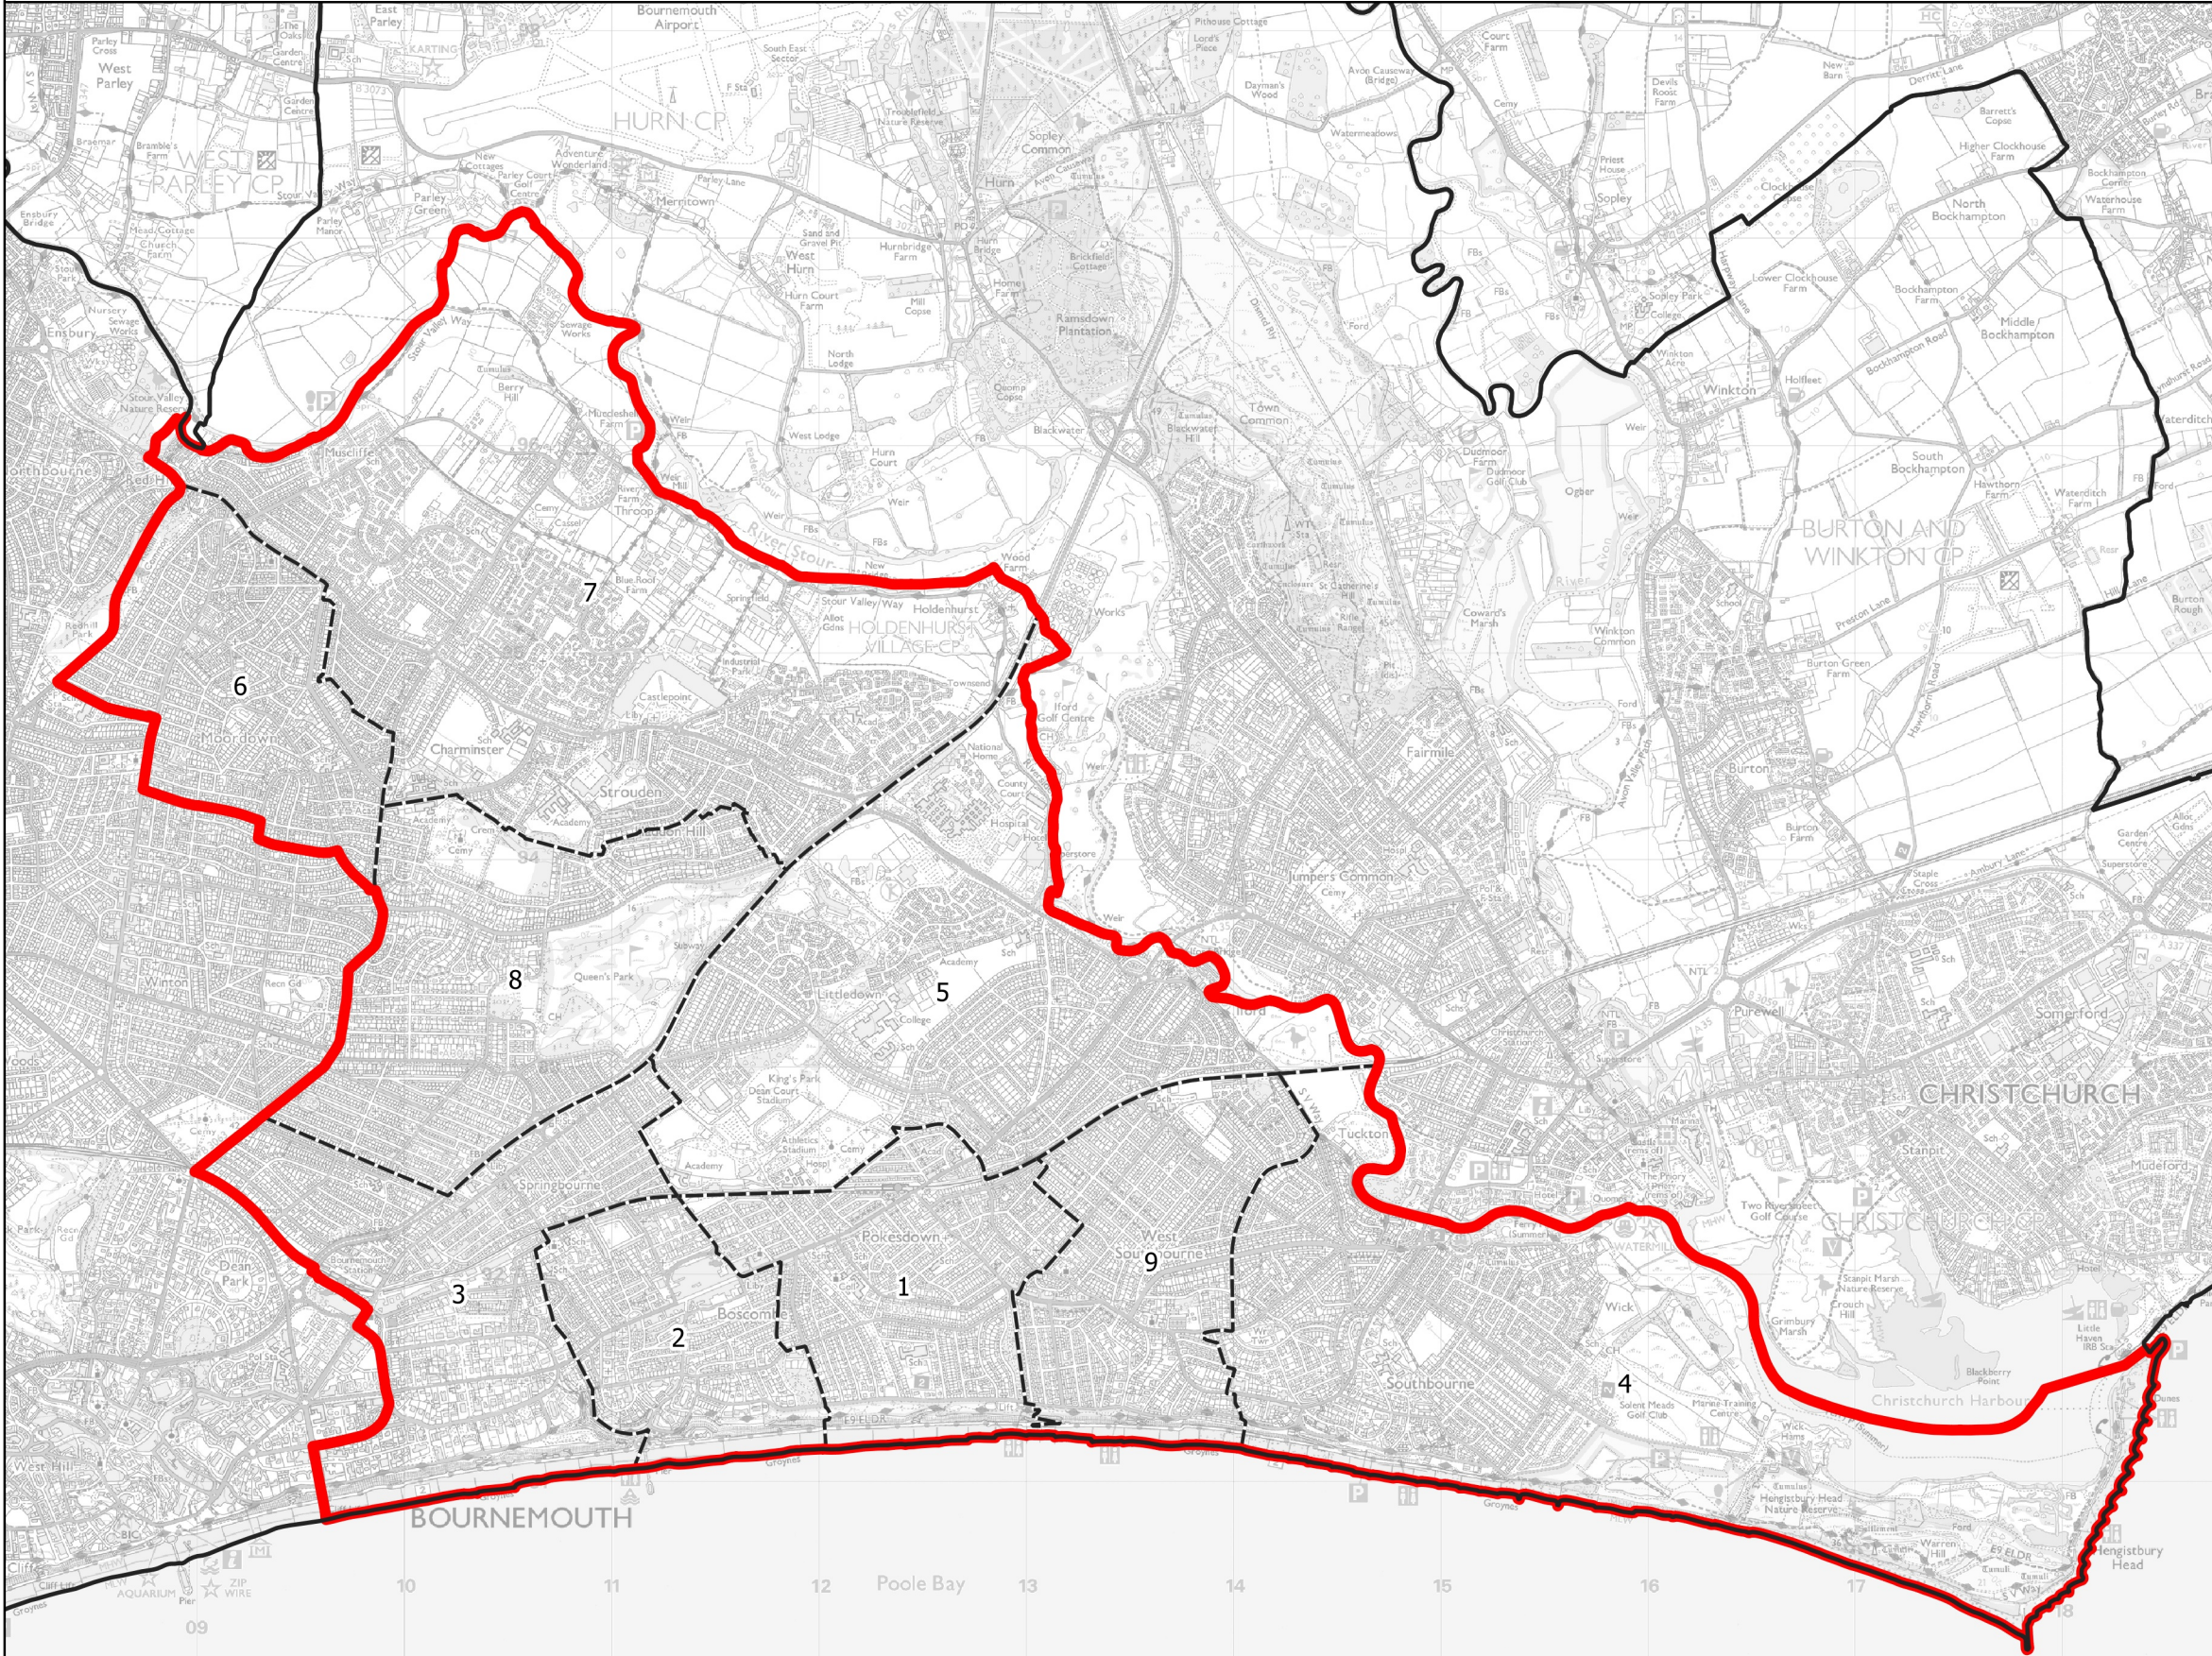

Boundary Commission for England - Initial Proposals for the South West Region

Bournemouth East Borough Constituency - Electorate 73,173

- Wards:
- 1 Boscombe East & Pokesdown
 - 2 Boscombe West
 - 3 East Cliff & Springbourne
 - 4 East Southbourne & Tuckton
 - 5 Littledown & Iford
 - 6 Moordown
 - 7 Muscliff & Strouden Park
 - 8 Queen's Park
 - 9 West Southbourne

Constituency
 Local Authorities
 Wards

0 0.5 1 km

© Crown copyright and database rights 2021 OS 100018289. You are permitted to use this data solely to enable you to respond to, or interact with, the organisation that provided you with the data. You are not permitted to copy, sub-license, distribute or sell any of this data to third parties in any form. Third party rights to enforce the terms of this licence shall be reserved to OS.

Bournemouth East Borough Constituency