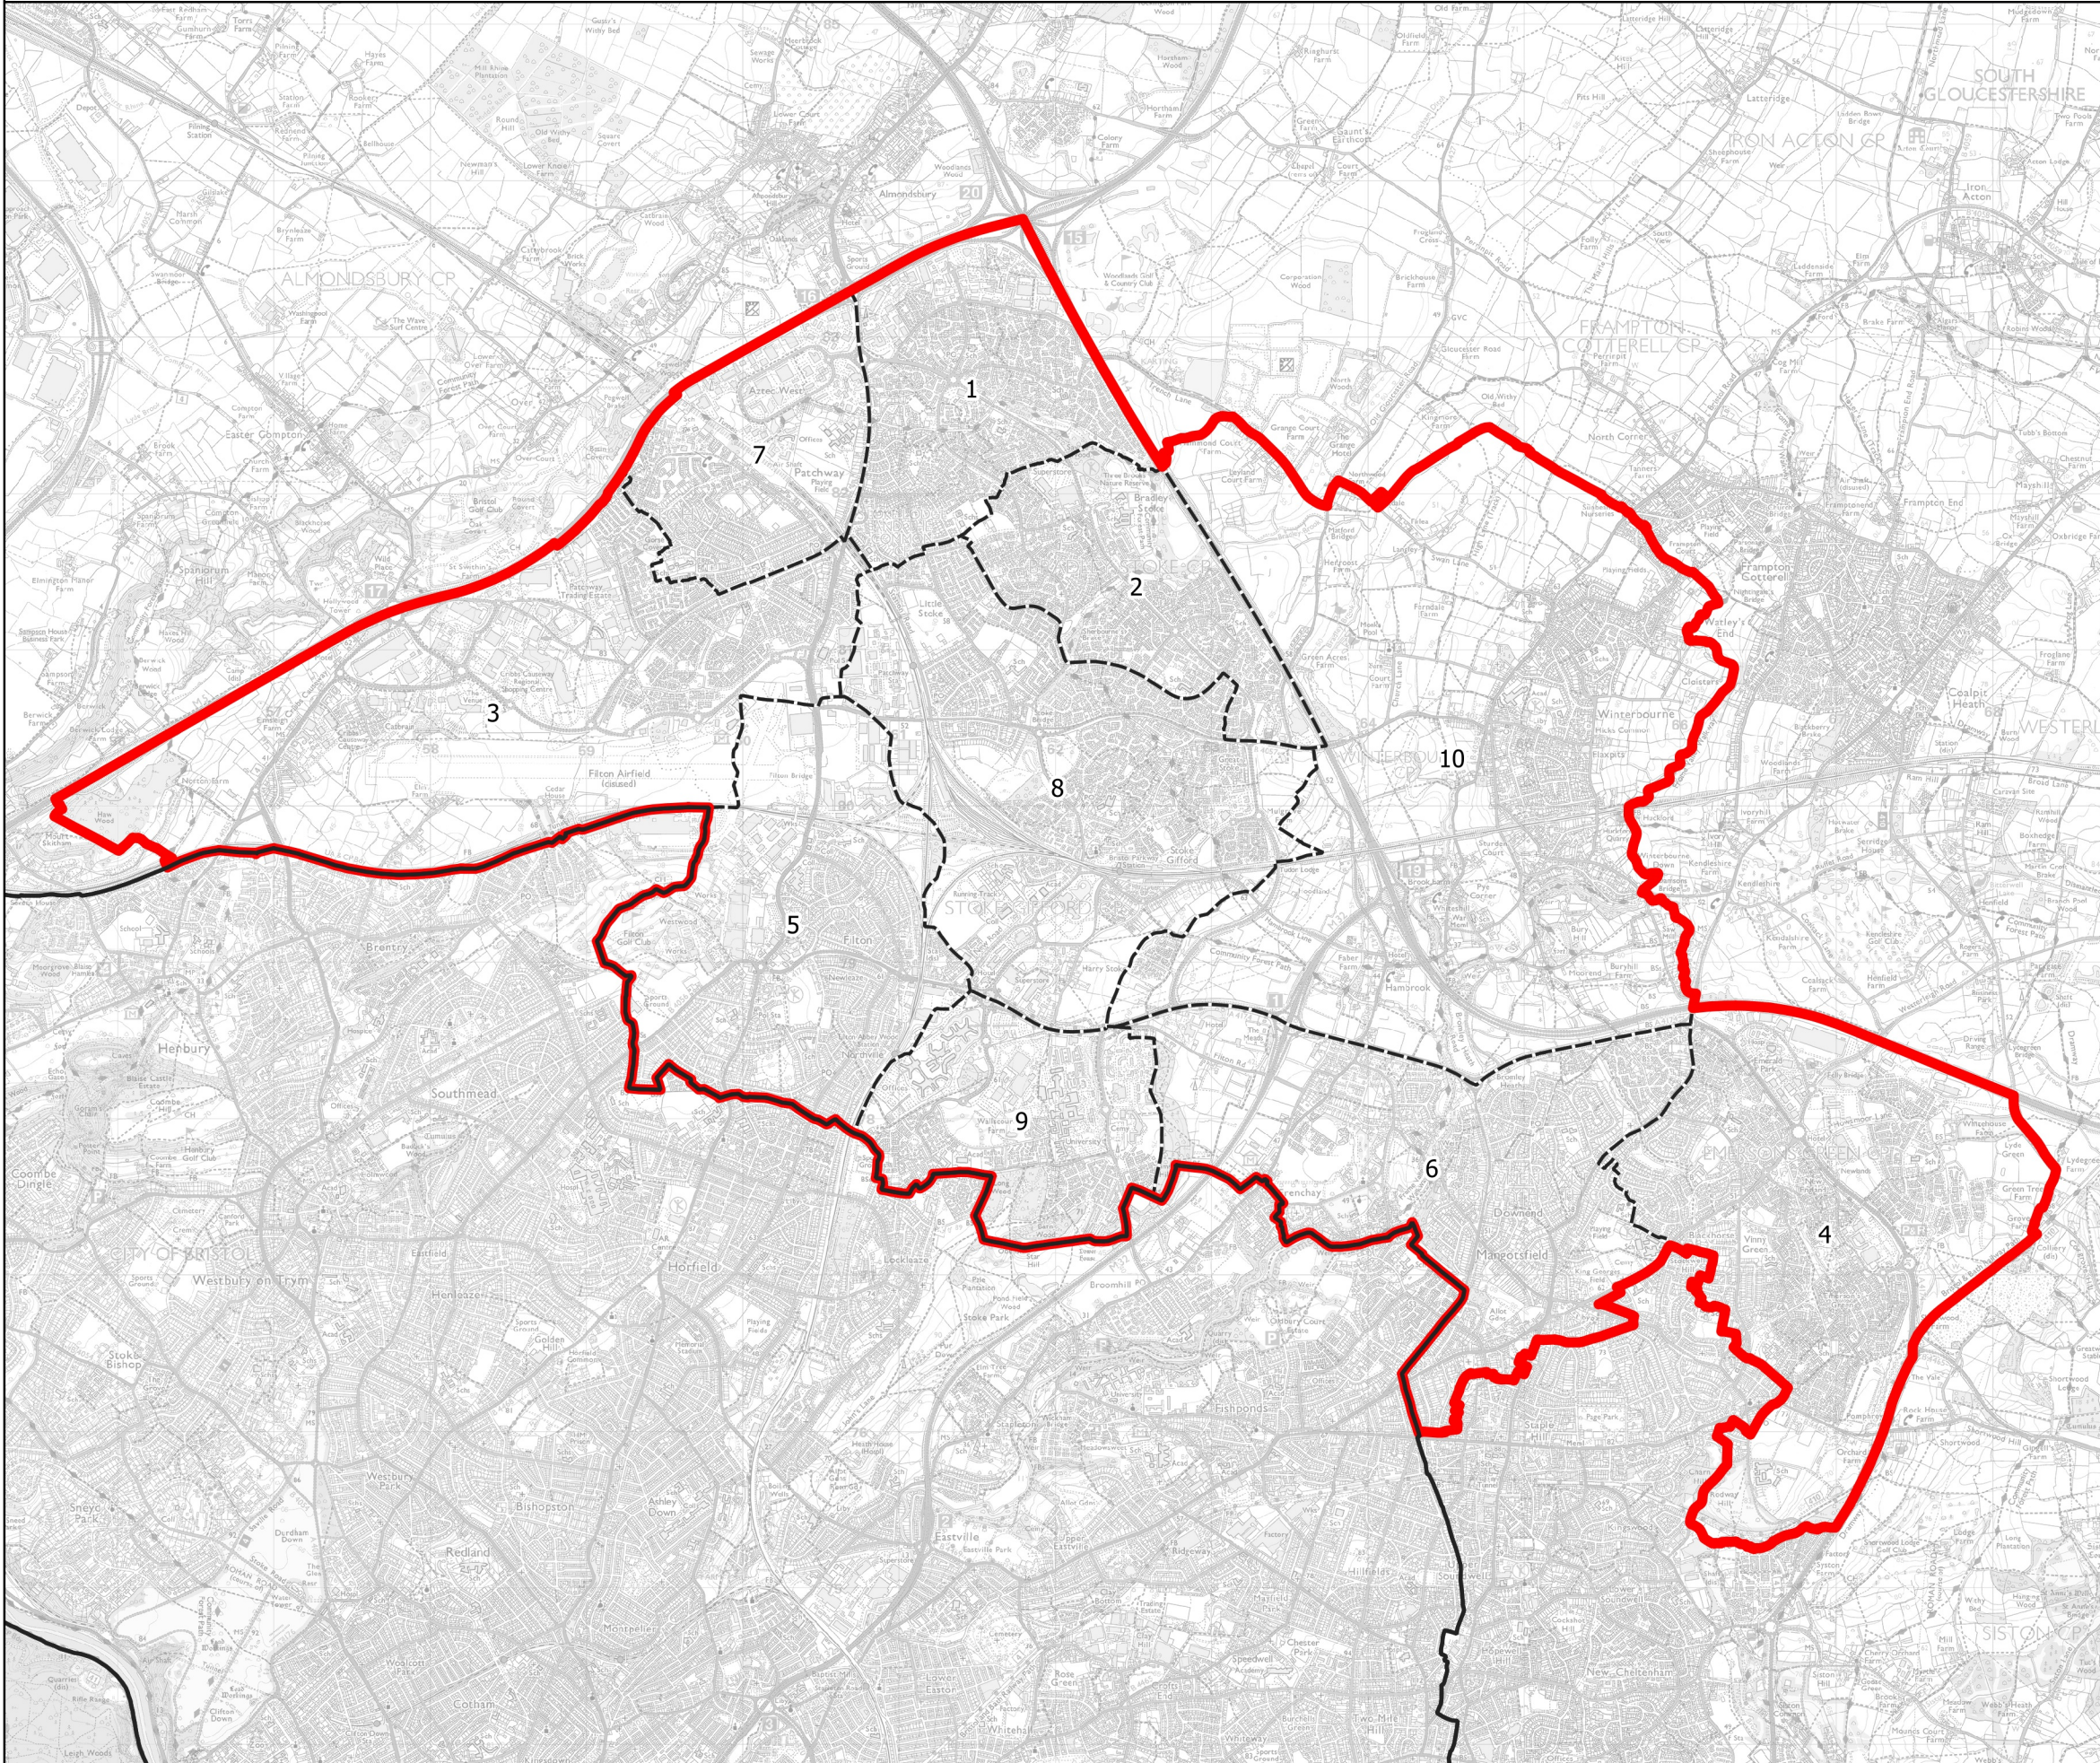

Boundary Commission for England - Initial Proposals for the South West Region

Filton and Bradley Stoke County Constituency - Electorate 73,598

Wards:

- 1 Bradley Stoke North
- 2 Bradley Stoke South
- 3 Charlton & Cribbs
- 4 Emersons Green
- 5 Filton
- 6 Frenchay & Downend
- 7 Patchway Coniston
- 8 Stoke Gifford
- 9 Stoke Park & Cheswick
- 10 Winterbourne

- Constituency
- Local Authorities
- Wards

0 0.6 1.2 km

© Crown copyright and database rights 2021 OS 100018289. You are permitted to use this data solely to enable you to respond to, or interact with, the organisation that provided you with the data. You are not permitted to copy, sub-license, distribute or sell any of this data to third parties in any form. Third party rights to enforce the terms of this licence shall be reserved to OS.