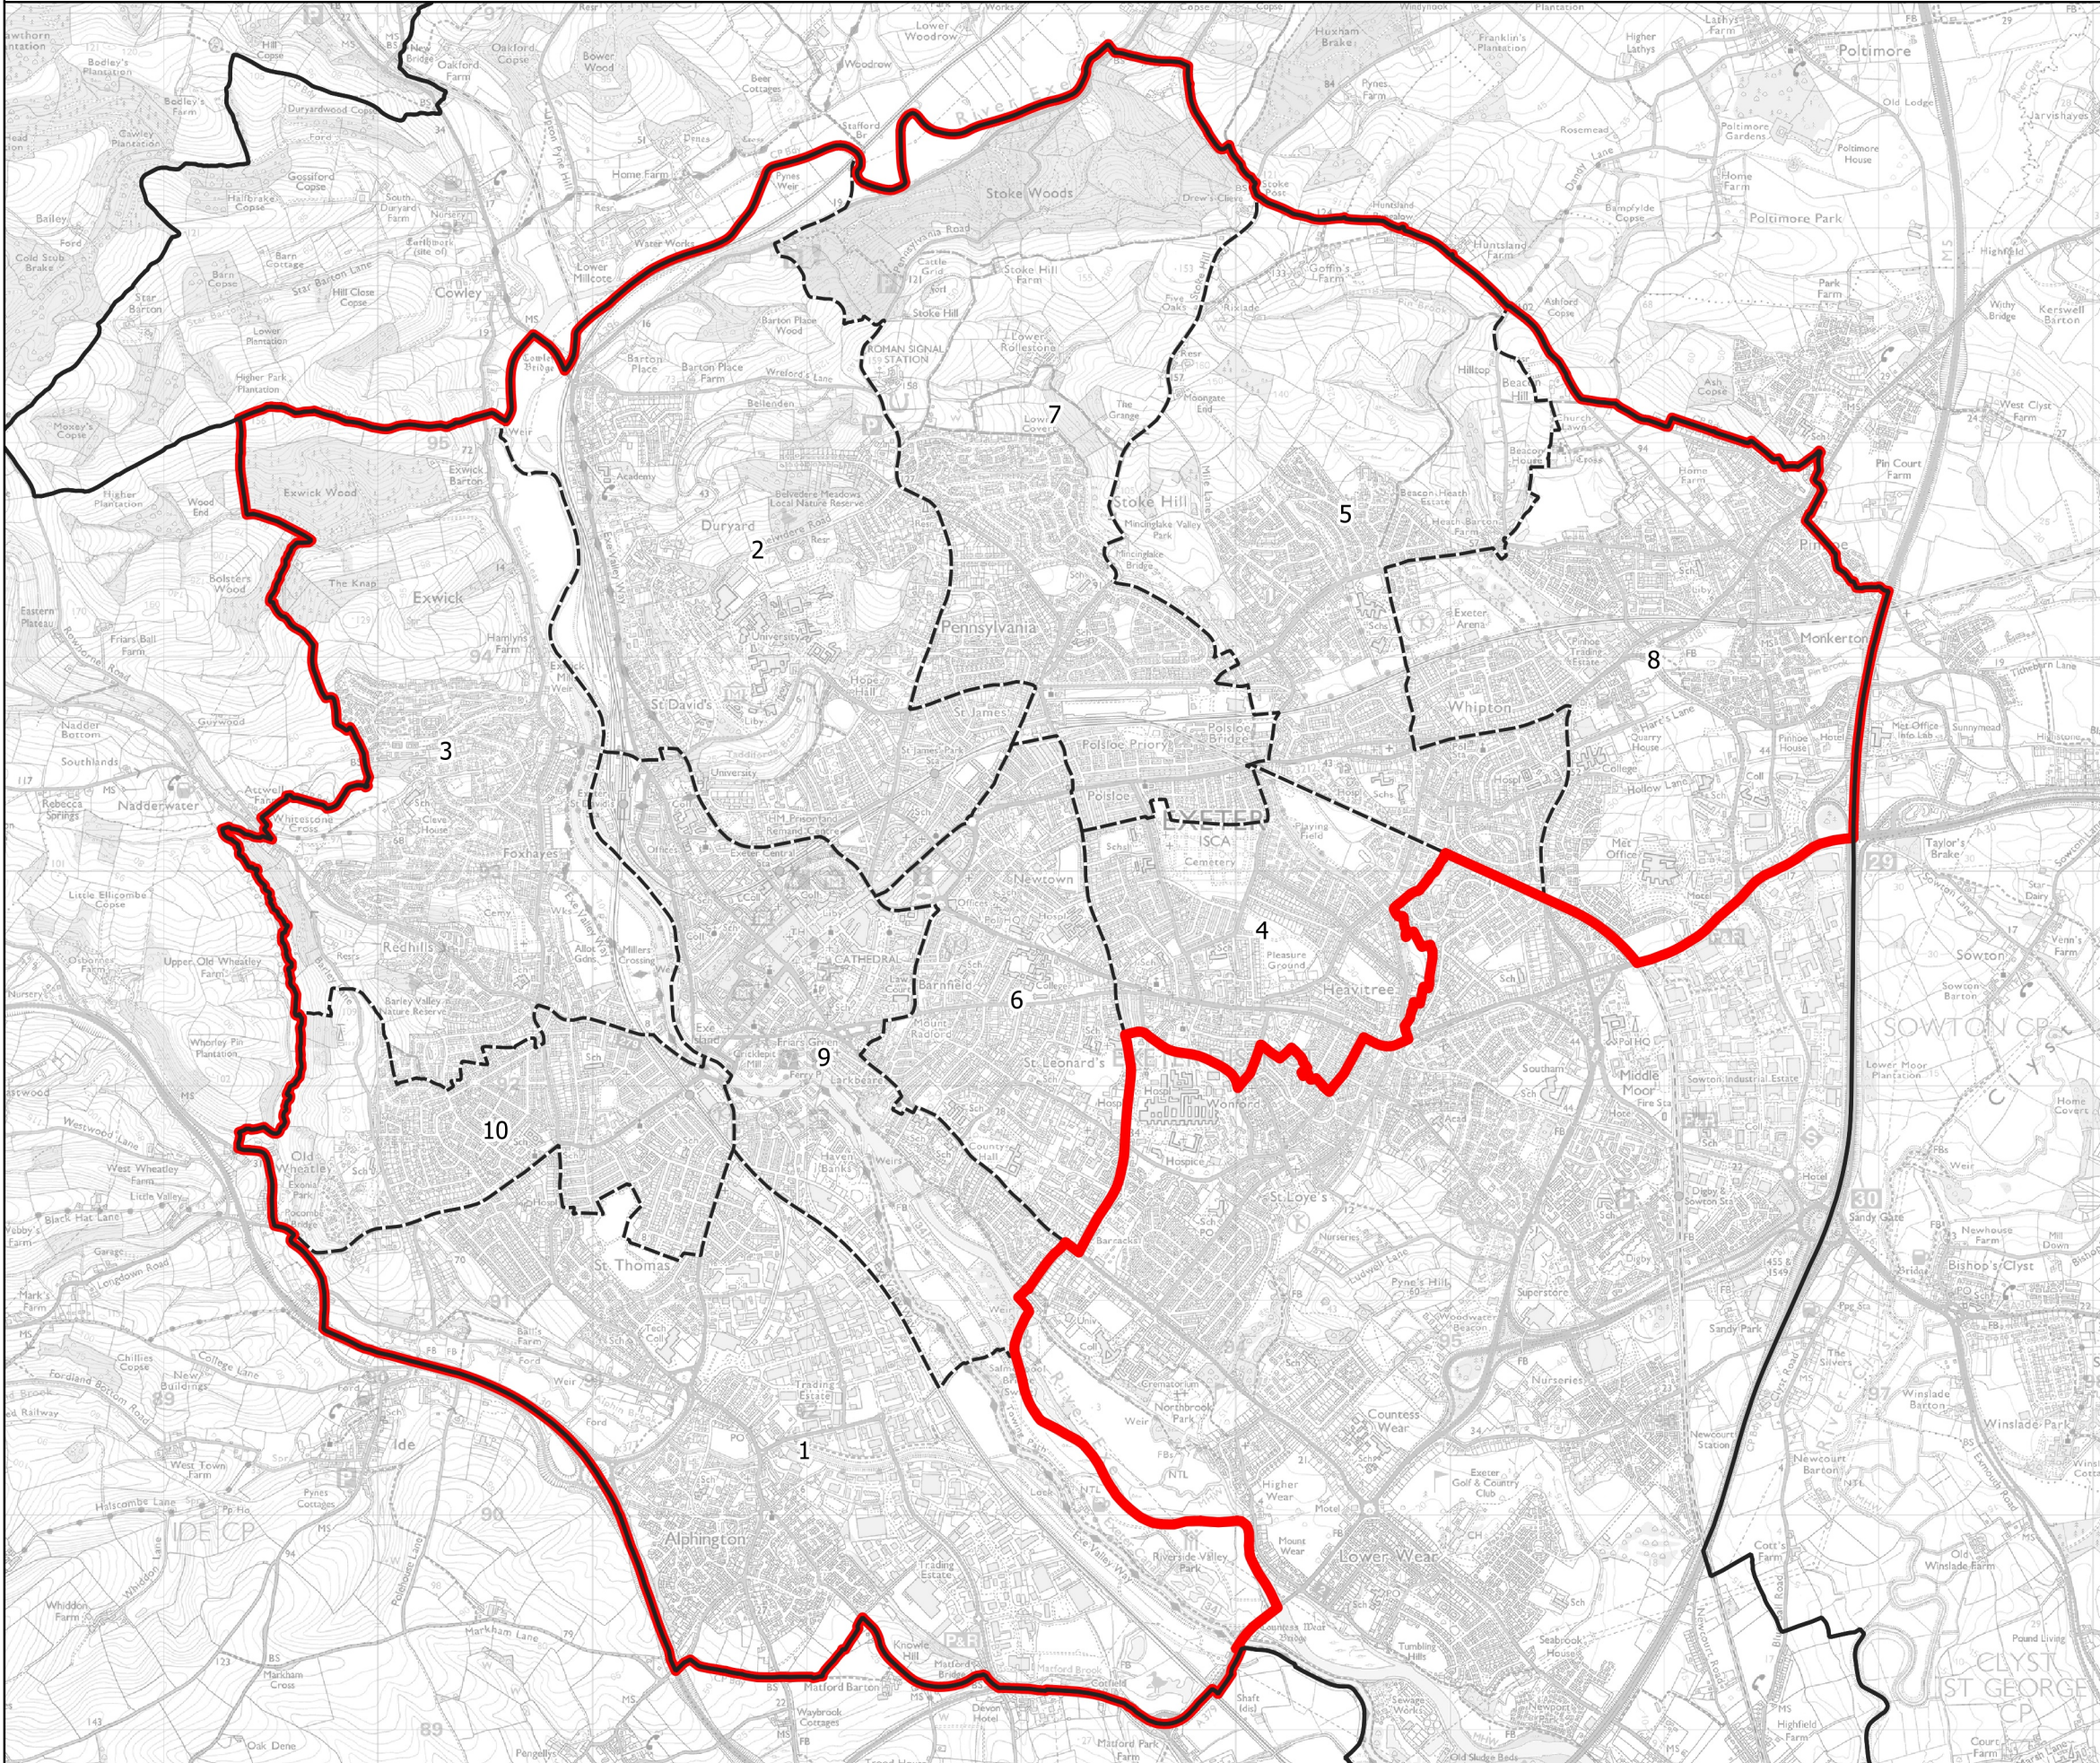

# Boundary Commission for England - Initial Proposals for the South West Region

## Exeter Borough Constituency - Electorate 71,713

- Wards:
- 1 Alphington
  - 2 Duryard & St. James
  - 3 Exwick
  - 4 Heavitree
  - 5 Mincinglake & Whipton
  - 6 Newtown & St. Leonard's
  - 7 Pennsylvania
  - 8 Pinhoe
  - 9 St. David's
  - 10 St. Thomas

Constituency  
 Local Authorities  
 Wards

0 0.4 0.8 km

© Crown copyright and database rights 2021 OS 100018289. You are permitted to use this data solely to enable you to respond to, or interact with, the organisation that provided you with the data. You are not permitted to copy, sub-license, distribute or sell any of this data to third parties in any form. Third party rights to enforce the terms of this licence shall be reserved to OS.