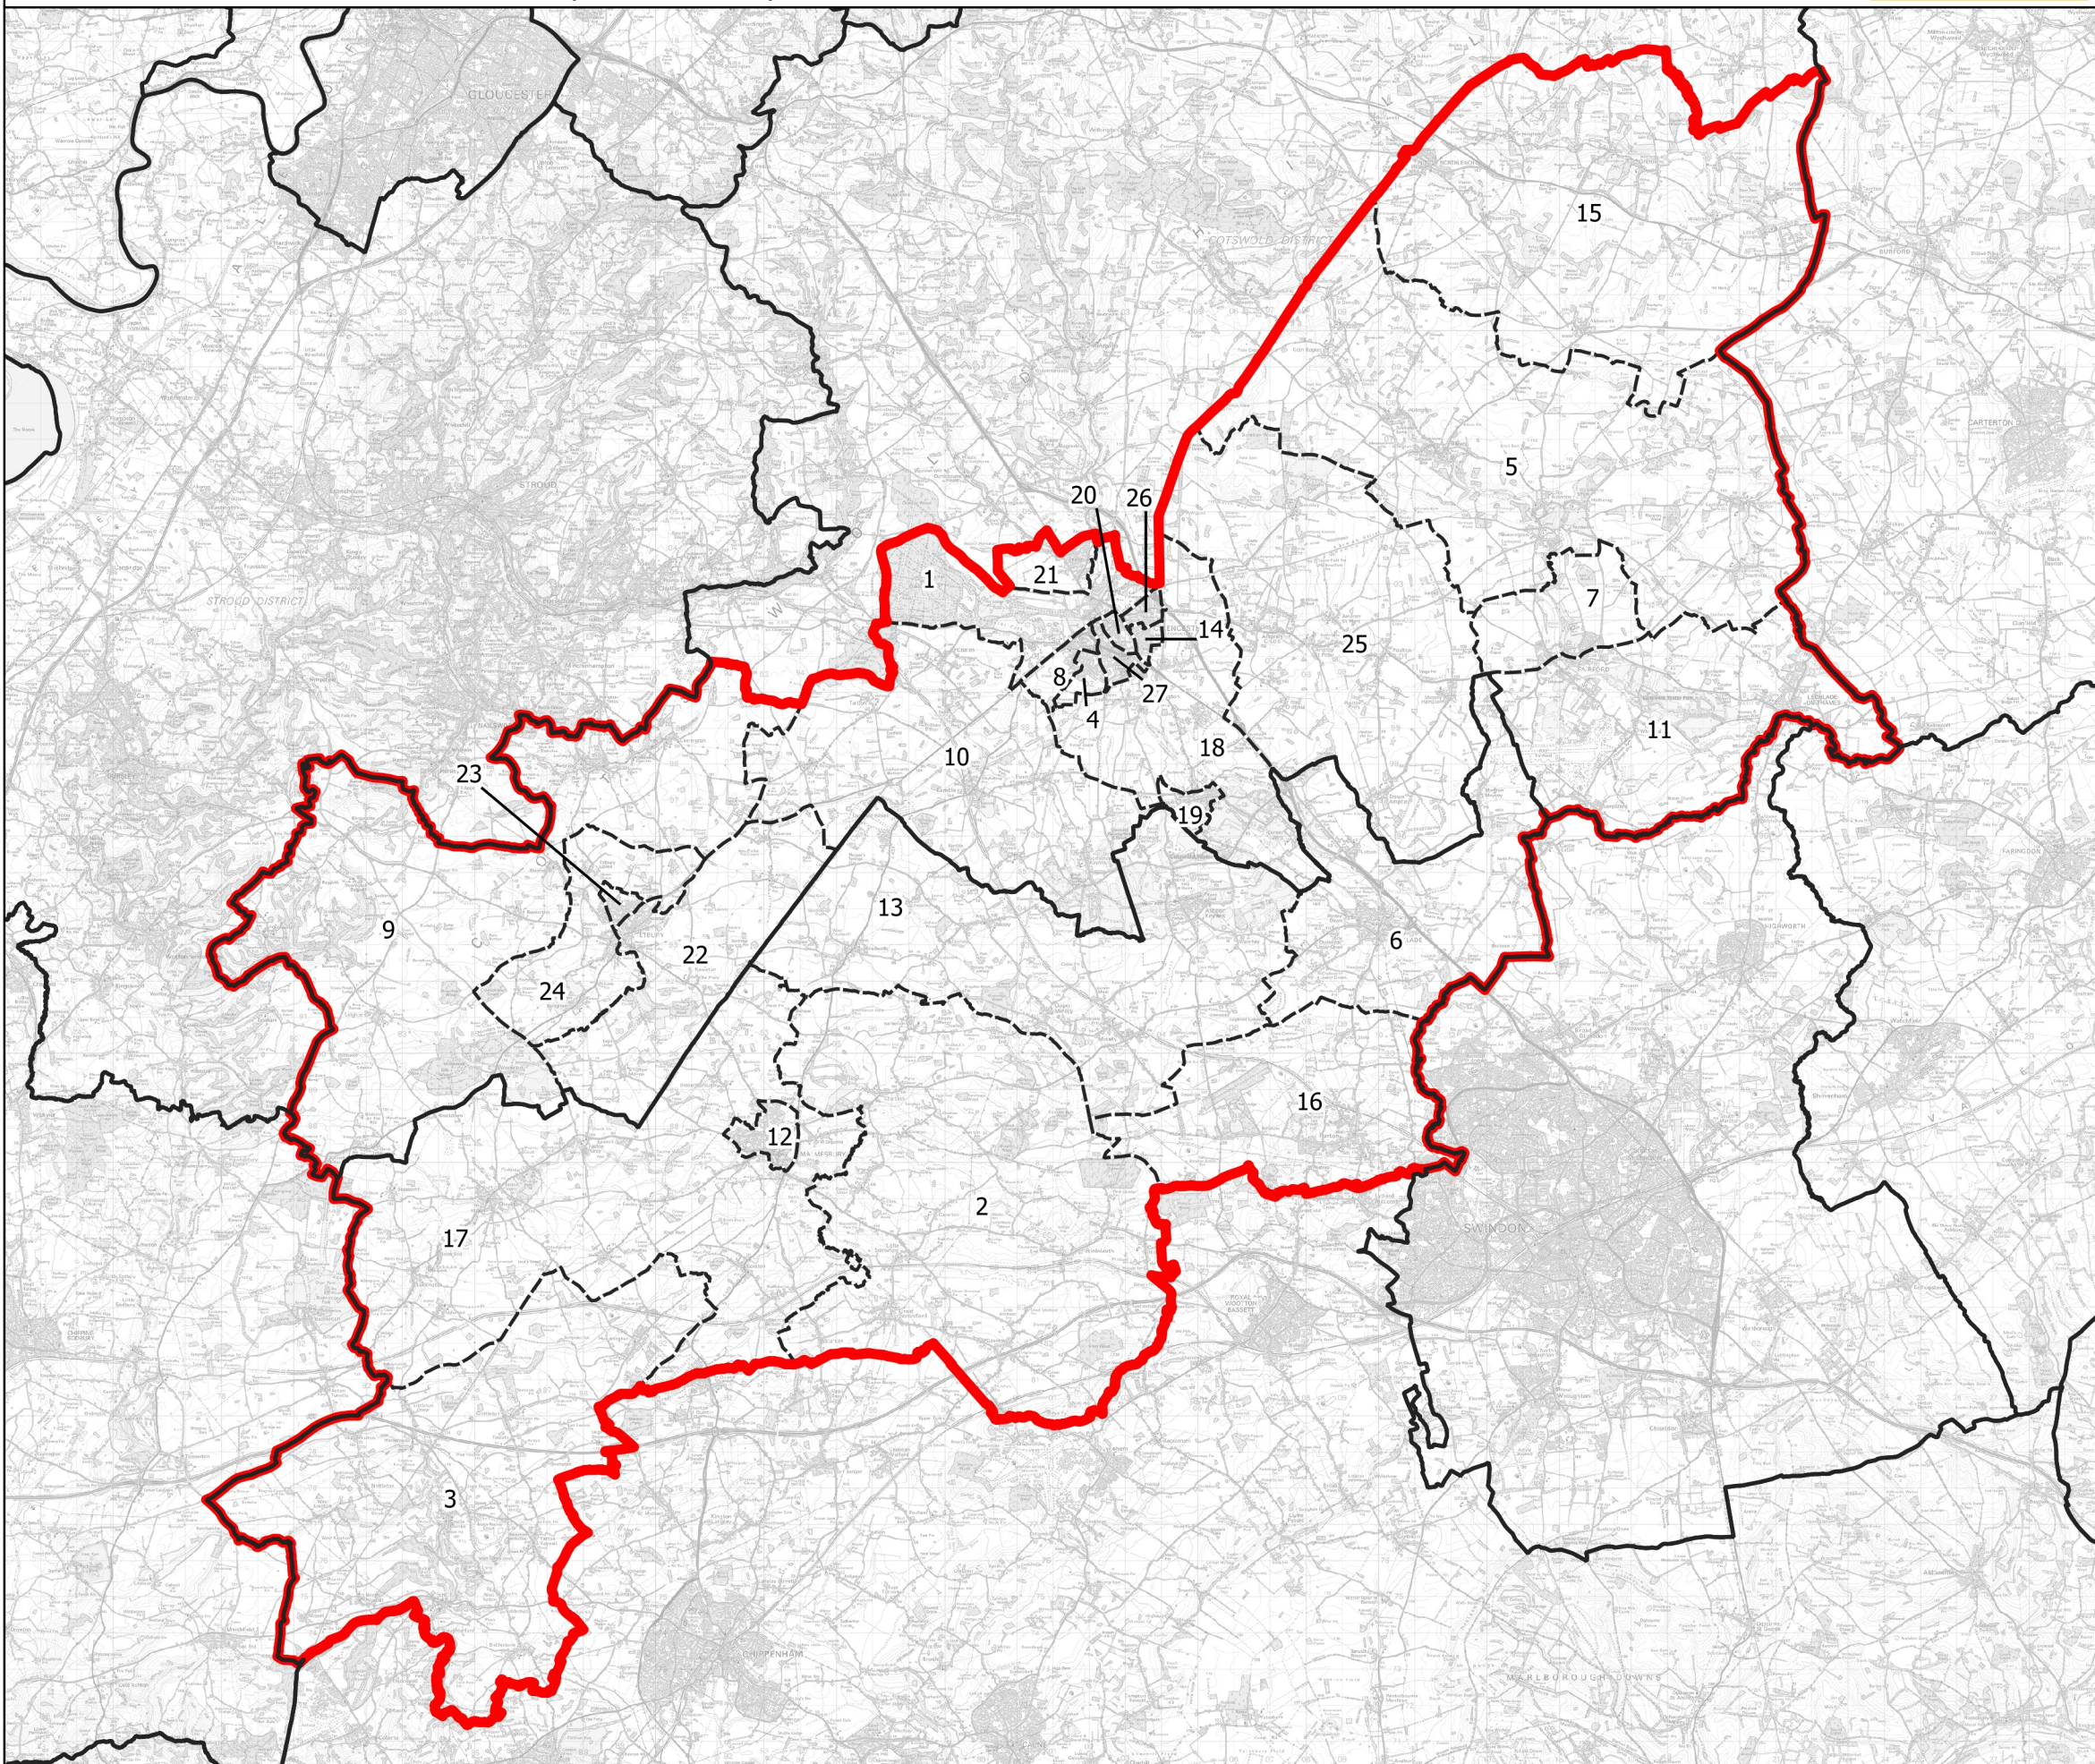

Boundary Commission for England - Initial Proposals for the South West Region

Cirencester and North Wiltshire County Constituency - Electorate 71,222

Wards:

- 1 Abbey
- 2 Brinkworth
- 3 By Brook
- 4 Chesterton
- 5 Coln Valley
- 6 Cricklade & Latton
- 7 Fairford North
- 8 Four Acres
- 9 Grumbolds Ash with Avening
- 10 Kemble
- 11 Lechlade, Kempsford & Fairford South
- 12 Malmesbury
- 13 Minety
- 14 New Mills
- 15 Northleach
- 16 Purton
- 17 Sherston
- 18 Siddington & Cerney Rural
- 19 South Cerney Village
- 20 St. Michael's
- 21 Stratton
- 22 Tetbury East & Rural
- 23 Tetbury Town
- 24 Tetbury with Upton
- 25 The Ampneys & Hampton
- 26 The Beeches
- 27 Watermoor

	Constituency
	Local Authorities
	Wards

0 2 4 km	
----------	--

© Crown copyright and database rights 2021 OS 100018289. You are permitted to use this data solely to enable you to respond to, or interact with, the organisation that provided you with the data. You are not permitted to copy, sub-license, distribute or sell any of this data to third parties in any form. Third party rights to enforce the terms of this licence shall be reserved to OS.

Cirencester and North Wiltshire County Constituency