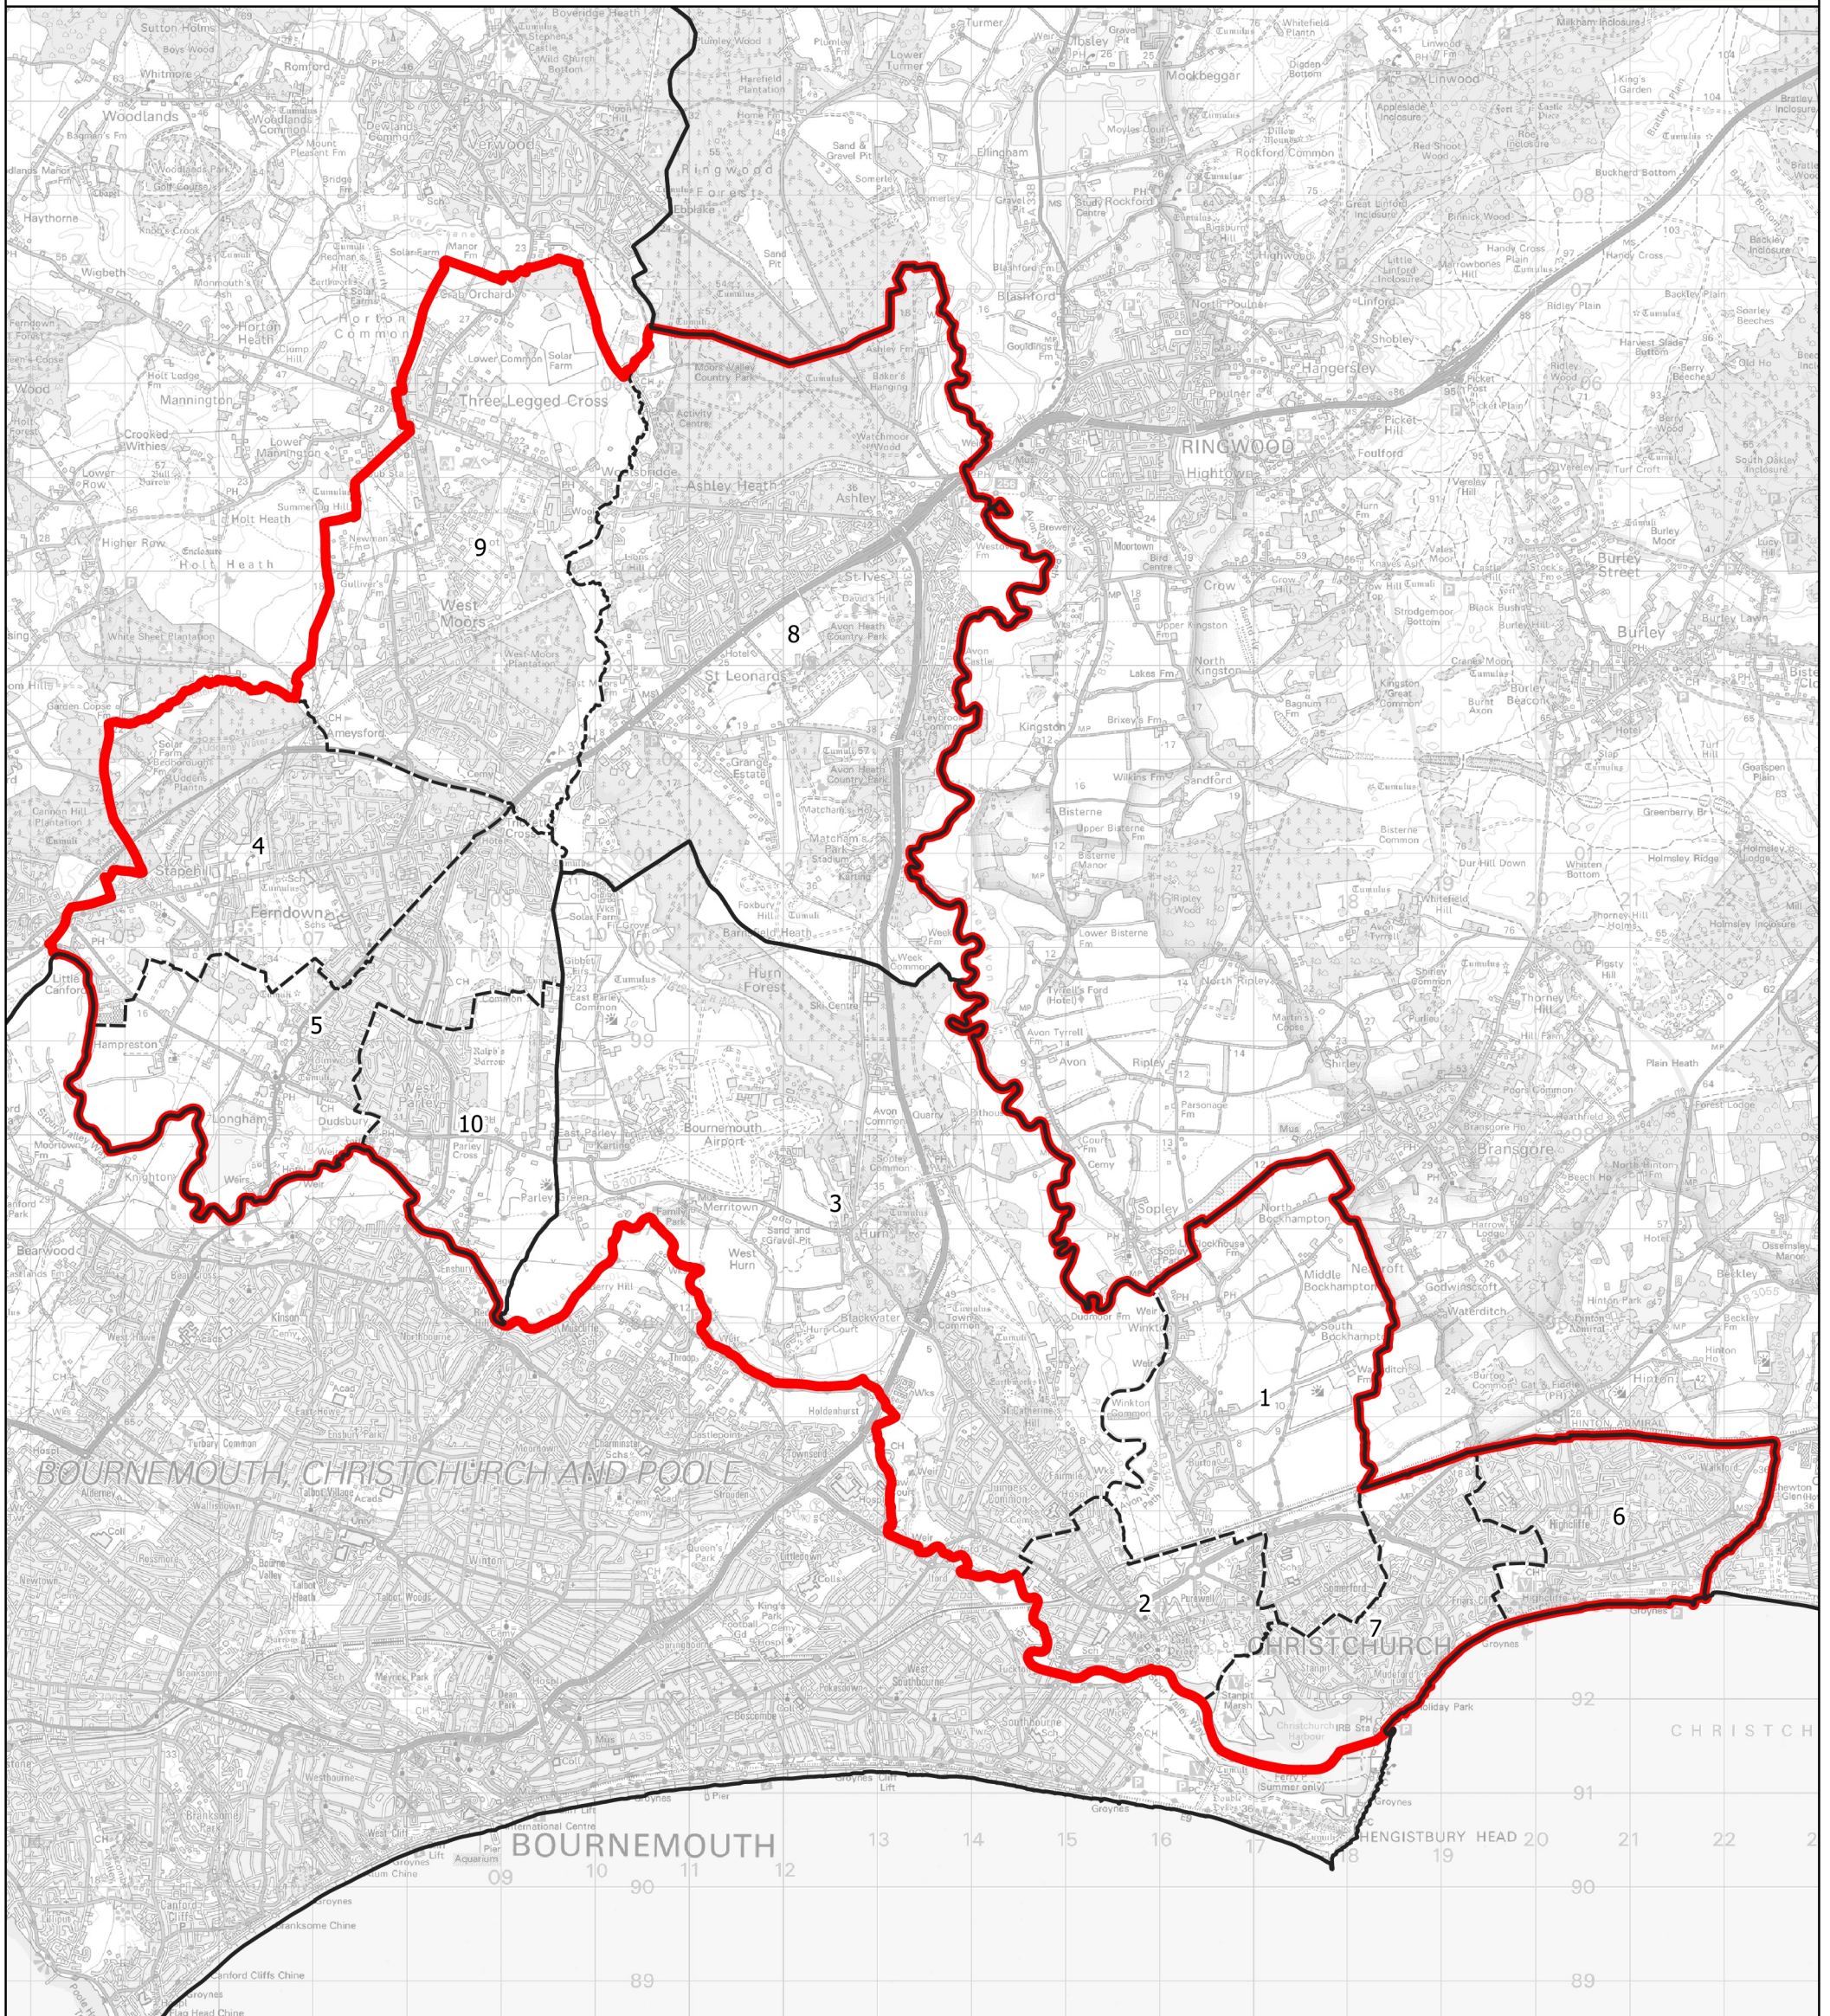

Boundary Commission for England - Initial Proposals for the South West Region

Christchurch County Constituency - Electorate 71,598

Wards:

- | | |
|-------------------------|---------------------------------------|
| 1 Burton & Grange | 7 Mudeford, Stanpit & West Highcliffe |
| 2 Christchurch Town | 8 St. Leonards & St. Ives |
| 3 Commons | 9 West Moors & Three Legged Cross |
| 4 Ferndown North | 10 West Parley |
| 5 Ferndown South | |
| 6 Highcliffe & Walkford | |

- Constituency
- Local Authorities
- Wards

© Crown copyright and database rights 2021 OS 100018289. You are permitted to use this data solely to enable you to respond to, or interact with, the organisation that provided you with the data. You are not permitted to copy, sub-licence, distribute or sell any of this data to third parties in any form. Third party rights to enforce the terms of this licence shall be reserved to OS.

Christchurch County Constituency