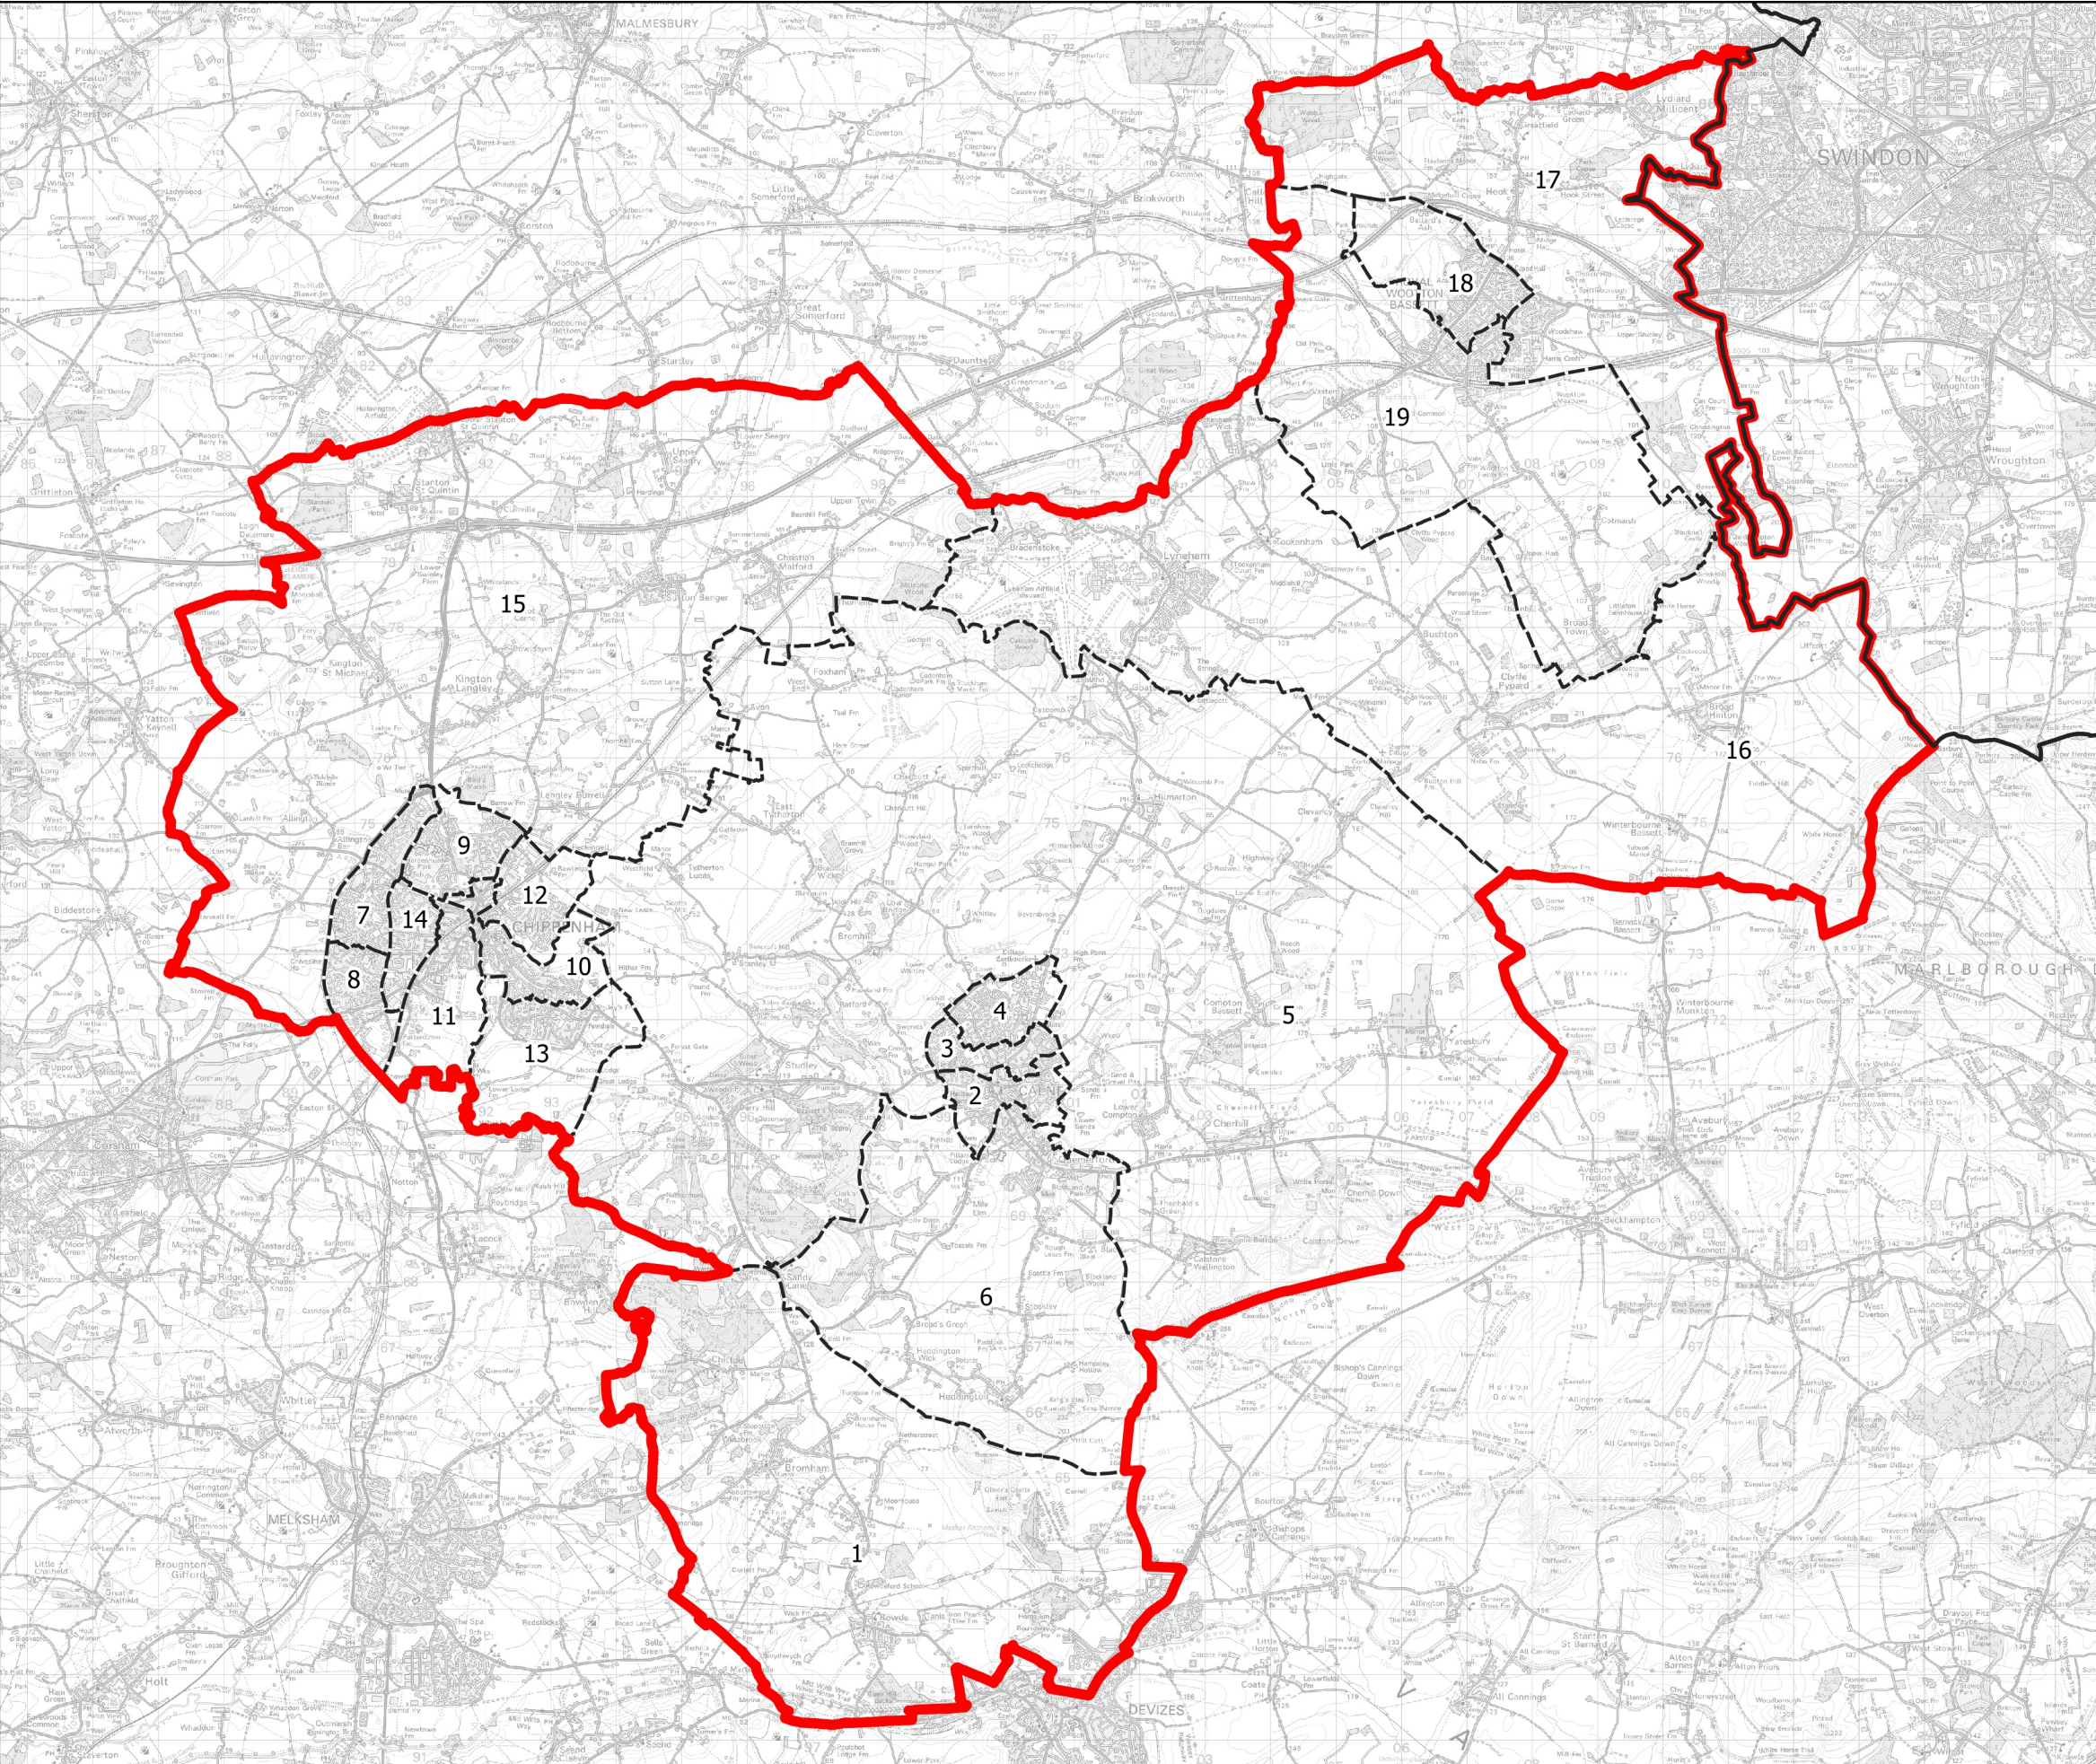

# Boundary Commission for England - Initial Proposals for the South West Region

## Chippenham County Constituency - Electorate 71,268

- Wards:
- 1 Bromham, Rowde & Roundway
  - 2 Calne Central
  - 3 Calne Chilvester & Abberd
  - 4 Calne North
  - 5 Calne Rural
  - 6 Calne South
  - 7 Chippenham Cepen Park & Derriads
  - 8 Chippenham Cepen Park & Hunters Moon
  - 9 Chippenham Hardenhuish
  - 10 Chippenham Hardens & Central
  - 11 Chippenham Lowden & Rowden
  - 12 Chippenham Monkton
  - 13 Chippenham Pewsham
  - 14 Chippenham Sheldon
  - 15 Kington
  - 16 Lyneham
  - 17 Royal Wootton Bassett East
  - 18 Royal Wootton Bassett North
  - 19 Royal Wootton Bassett South & West

Constituency  
 Local Authorities  
 Wards

0 1 2 km

© Crown copyright and database rights 2021 OS 100018289. You are permitted to use this data solely to enable you to respond to, or interact with, the organisation that provided you with the data. You are not permitted to copy, sub-license, distribute or sell any of this data to third parties in any form. Third party rights to enforce the terms of this licence shall be reserved to OS.

Chippenham County Constituency