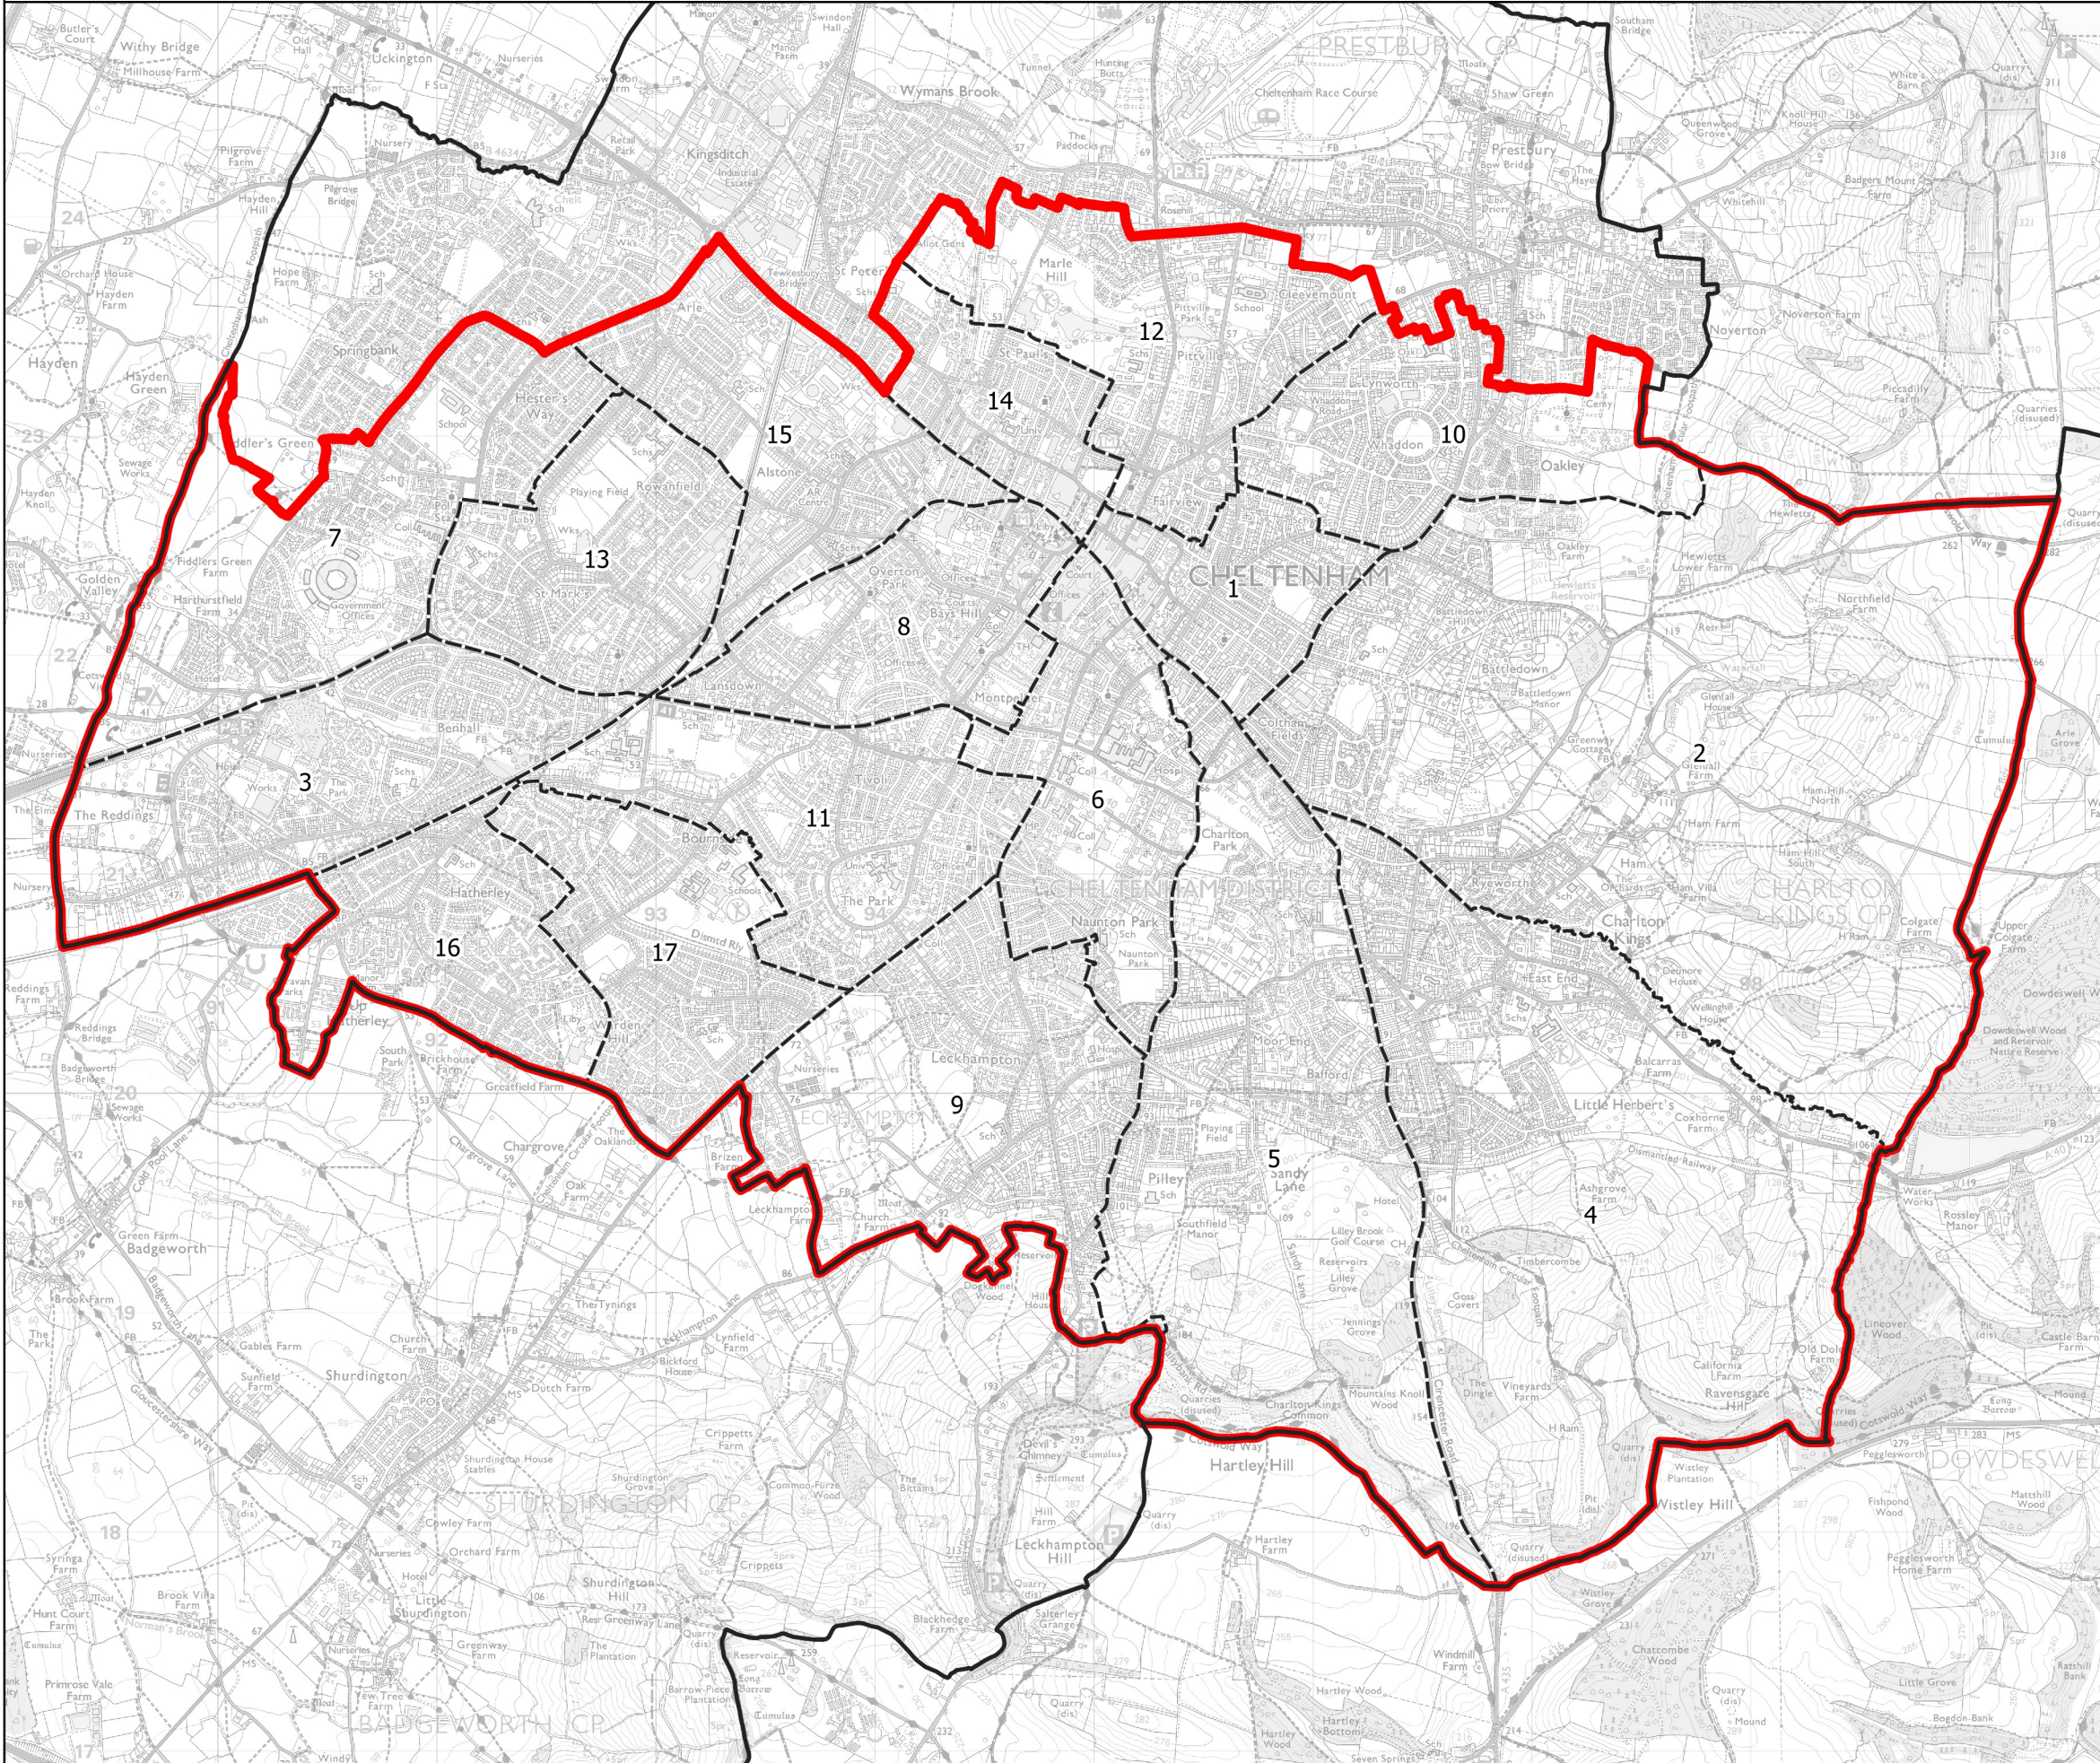

Boundary Commission for England - Initial Proposals for the South West Region

Cheltenham Borough Constituency - Electorate 75,292

- Wards:
- 1 All Saints
 - 2 Battledown
 - 3 Benhall and the Reddings
 - 4 Charlton Kings
 - 5 Charlton Park
 - 6 College
 - 7 Hesters Way
 - 8 Lansdown
 - 9 Leckhampton
 - 10 Oakley
 - 11 Park
 - 12 Pittville
 - 13 St. Mark's
 - 14 St. Paul's
 - 15 St. Peter's
 - 16 Up Hatherley
 - 17 Warden Hill

- Constituency
- Local Authorities
- Wards

0 0.4 0.8 km

© Crown copyright and database rights 2021 OS 100018289. You are permitted to use this data solely to enable you to respond to, or interact with, the organisation that provided you with the data. You are not permitted to copy, sub-licence, distribute or sell any of this data to third parties in any form. Third party rights to enforce the terms of this licence shall be reserved to OS.