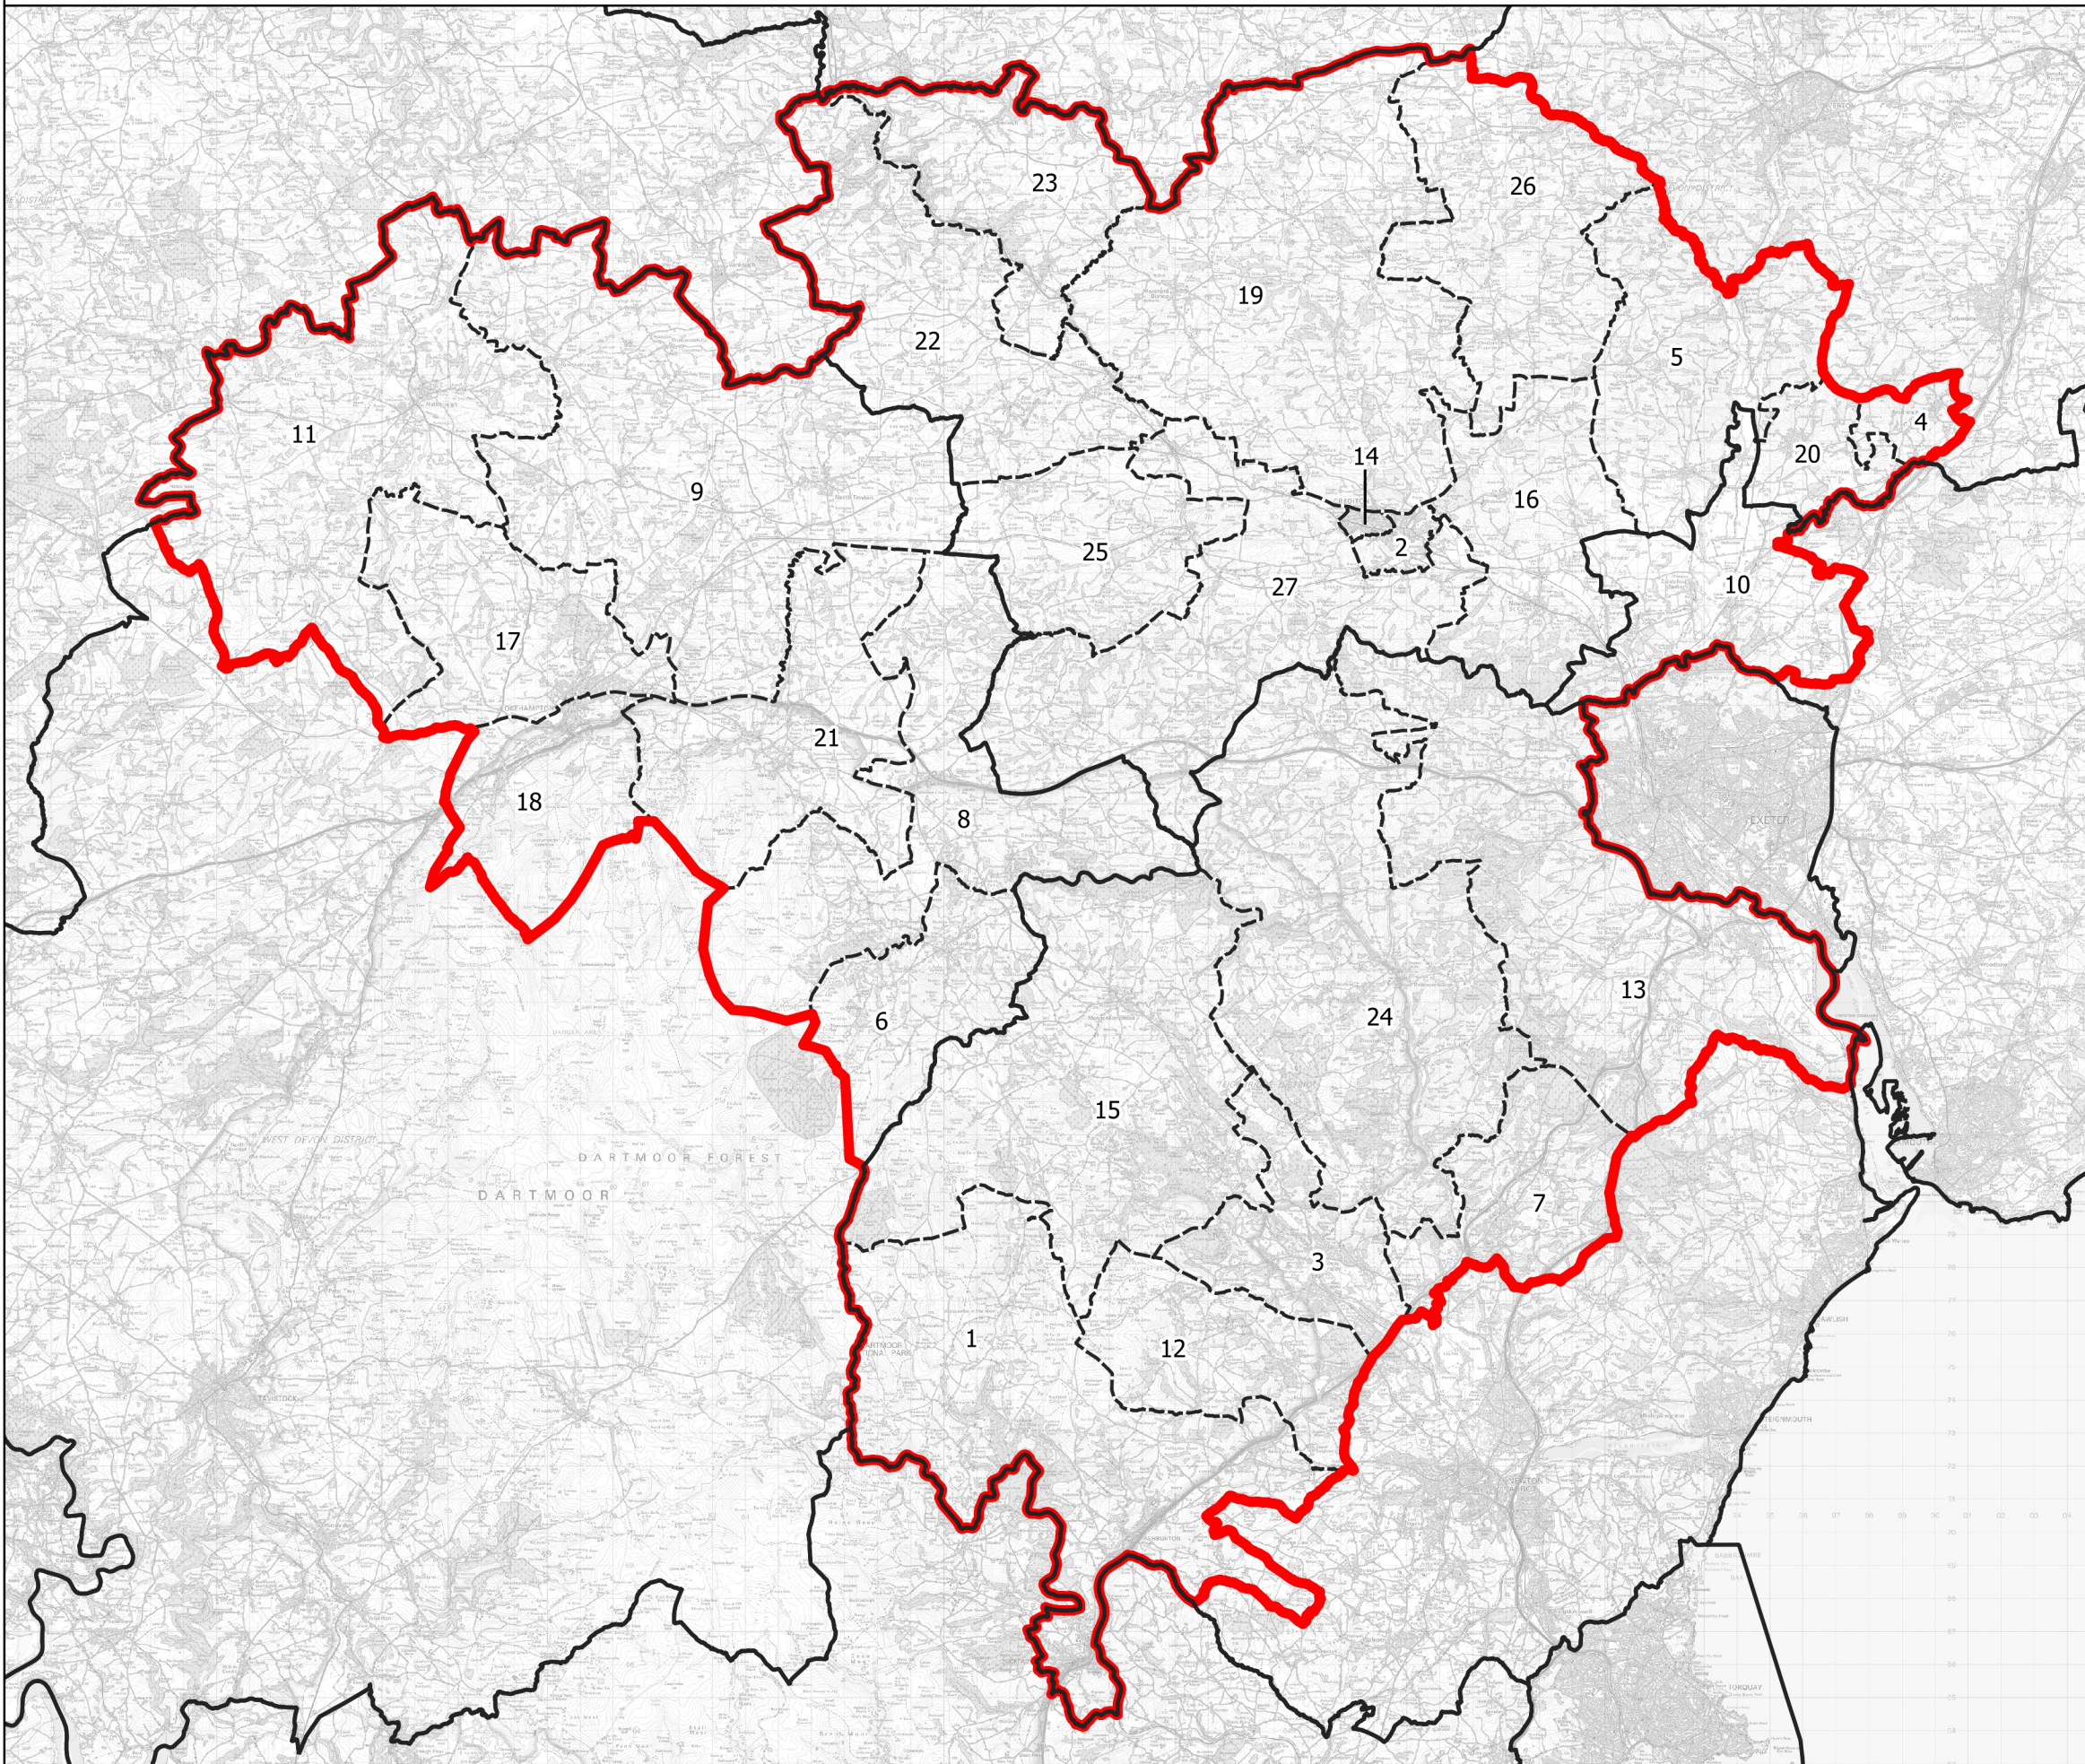

Boundary Commission for England - Initial Proposals for the South West Region

Central Devon County Constituency - Electorate 75,465

Wards:

- 1 Ashburton & Buckfastleigh
- 2 Boniface
- 3 Bovey
- 4 Bradninch
- 5 Cadbury
- 6 Chagford
- 7 Chudleigh
- 8 Drewsteignton
- 9 Exbourne
- 10 Exe Valley
- 11 Hatherleigh
- 12 Haytor
- 13 Kenn Valley
- 14 Lawrence
- 15 Moretonhampstead
- 16 Newbrooke
- 17 Okehampton North
- 18 Okehampton South
- 19 Sandford and Creedy
- 20 Silverton
- 21 South Tawton
- 22 Taw
- 23 Taw Vale
- 24 Teign Valley
- 25 Upper Yeo
- 26 Way
- 27 Yeo

- Constituency
- Local Authorities
- Wards

© Crown copyright and database rights 2021 OS 100018289. You are permitted to use this data solely to enable you to respond to, or interact with, the organisation that provided you with the data. You are not permitted to copy, sub-license, distribute or sell any of this data to third parties in any form. Third party rights to enforce the terms of this licence shall be reserved to OS.

Central Devon County Constituency