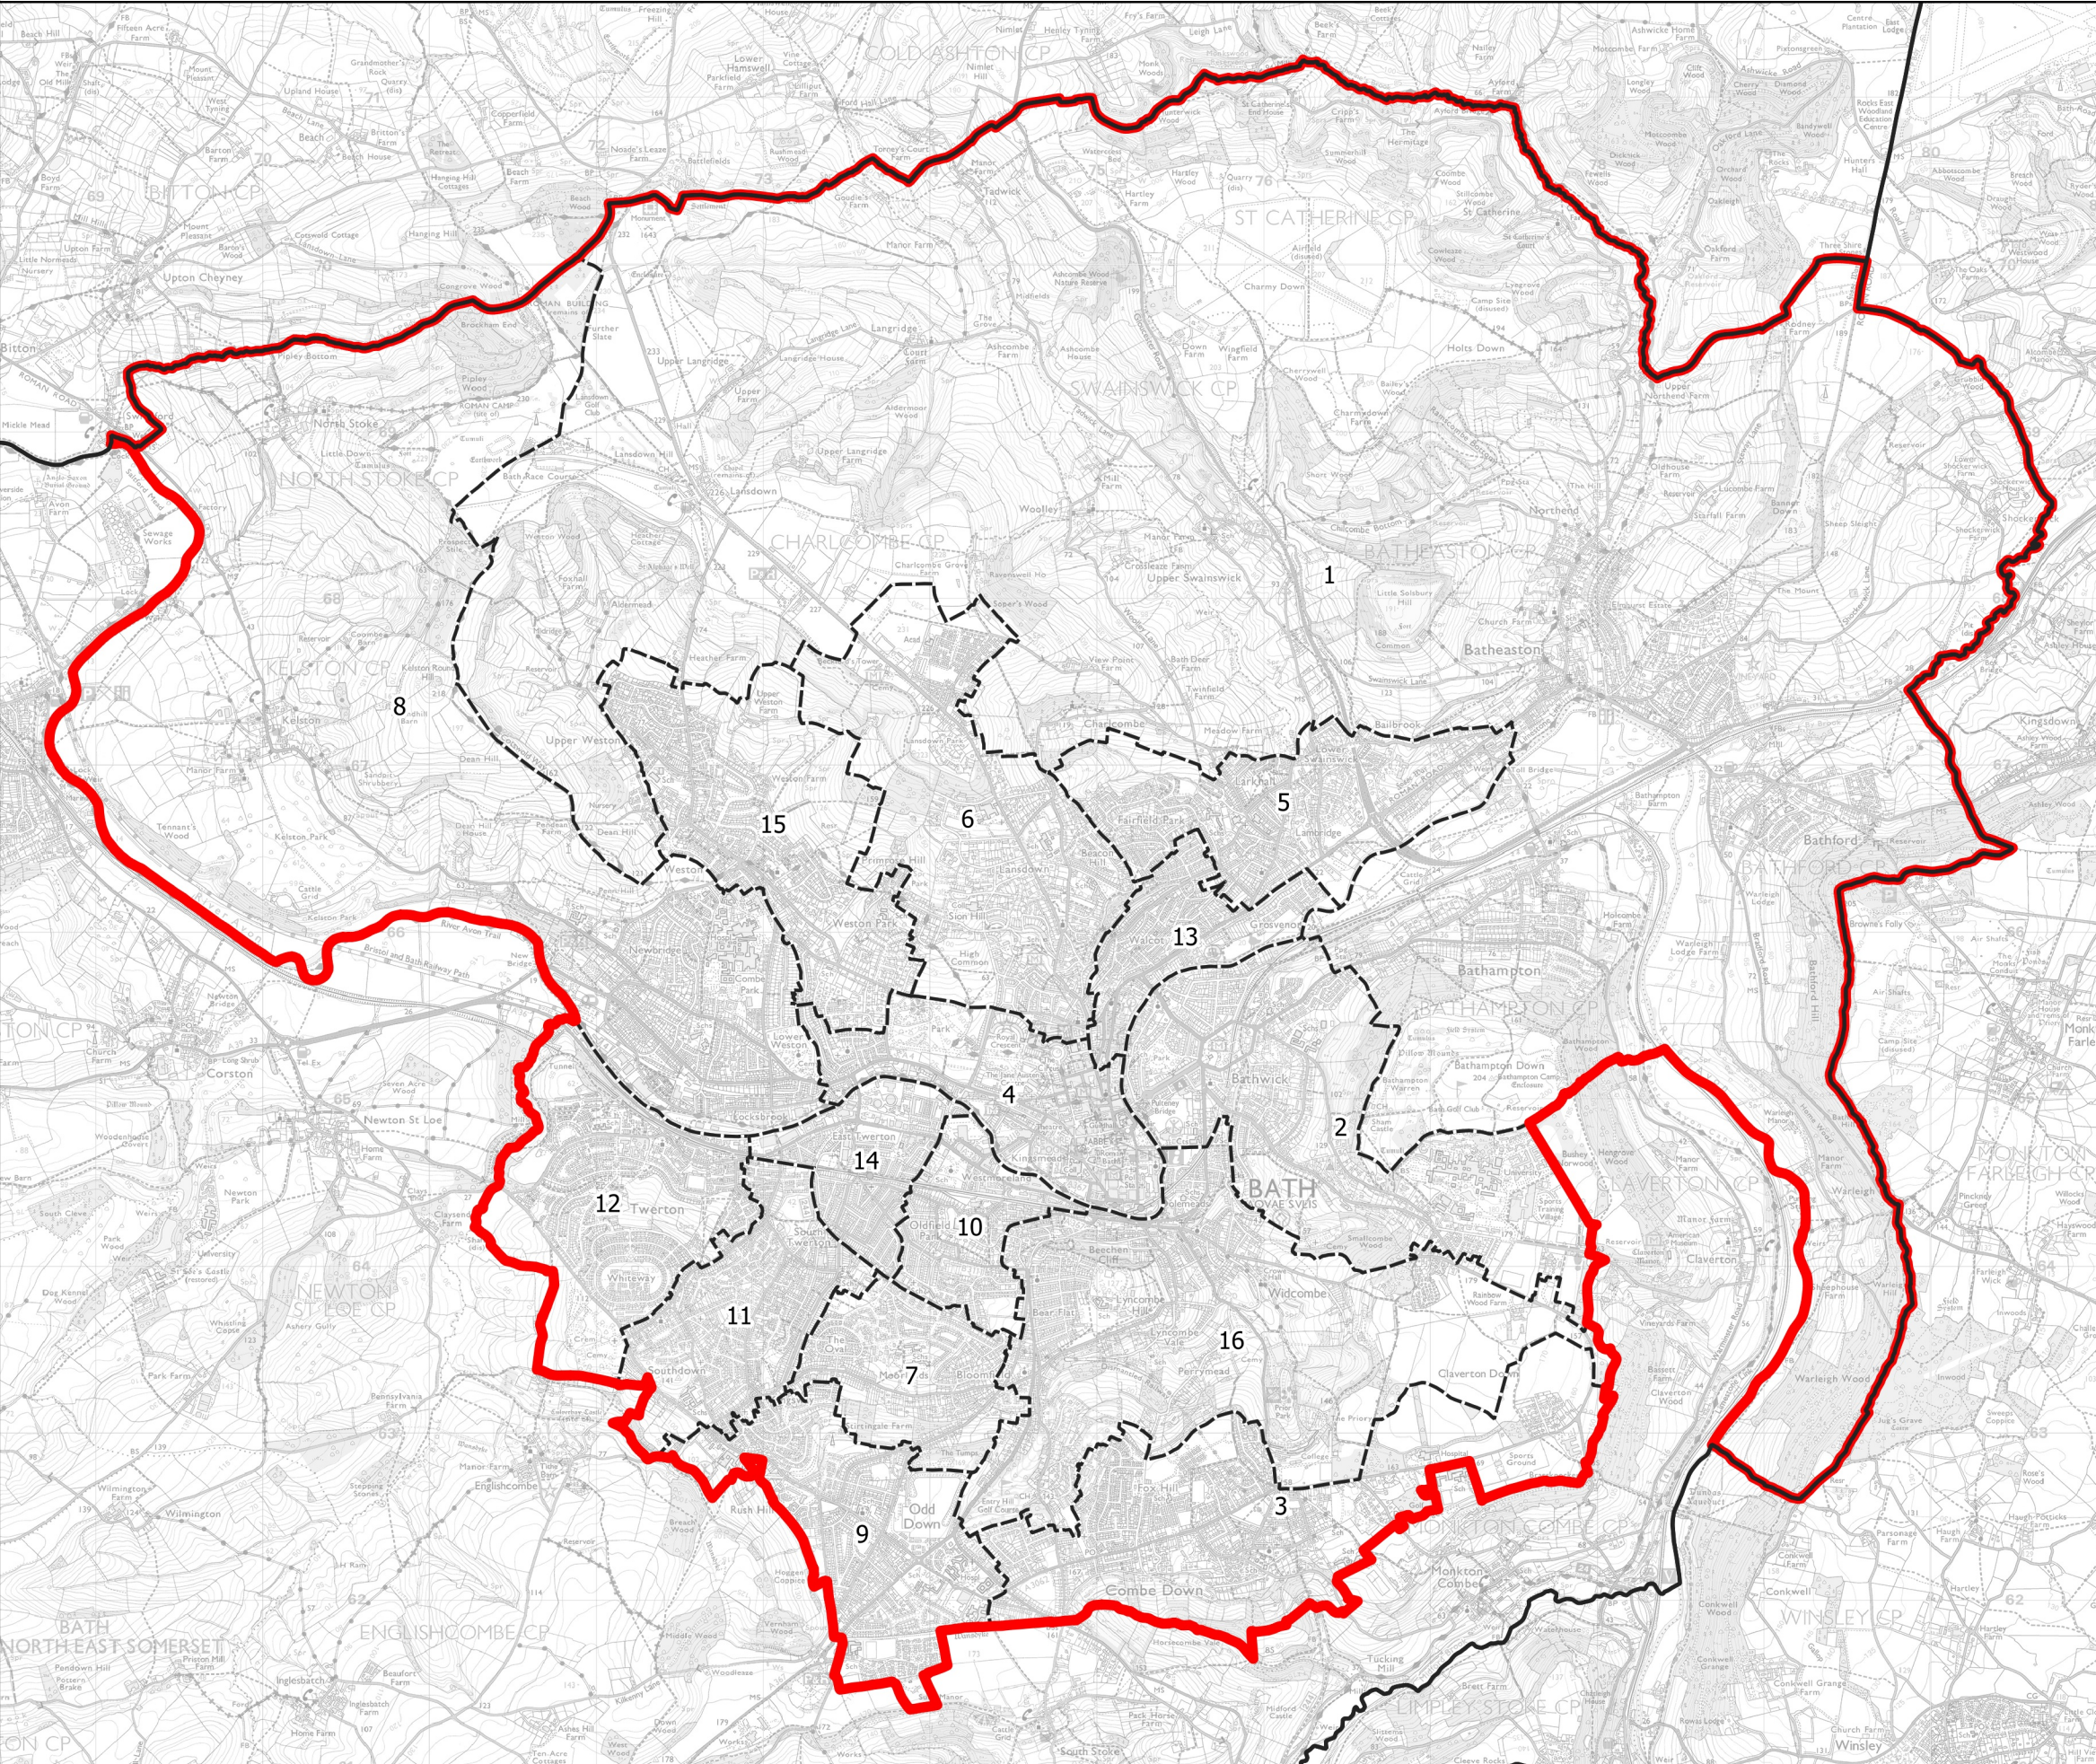

Boundary Commission for England - Initial Proposals for the South West Region

Bath County Constituency - Electorate 73,241

- Wards:
- 1 Bathavon North
 - 2 Bathwick
 - 3 Combe Down
 - 4 Kingsmead
 - 5 Lambridge
 - 6 Lansdown
 - 7 Moorlands
 - 8 Newbridge
 - 9 Odd Down
 - 10 Oldfield Park
 - 11 Southdown
 - 12 Twerton
 - 13 Walcot
 - 14 Westmoreland
 - 15 Weston
 - 16 Widcombe & Lyncombe

Bath County Constituency