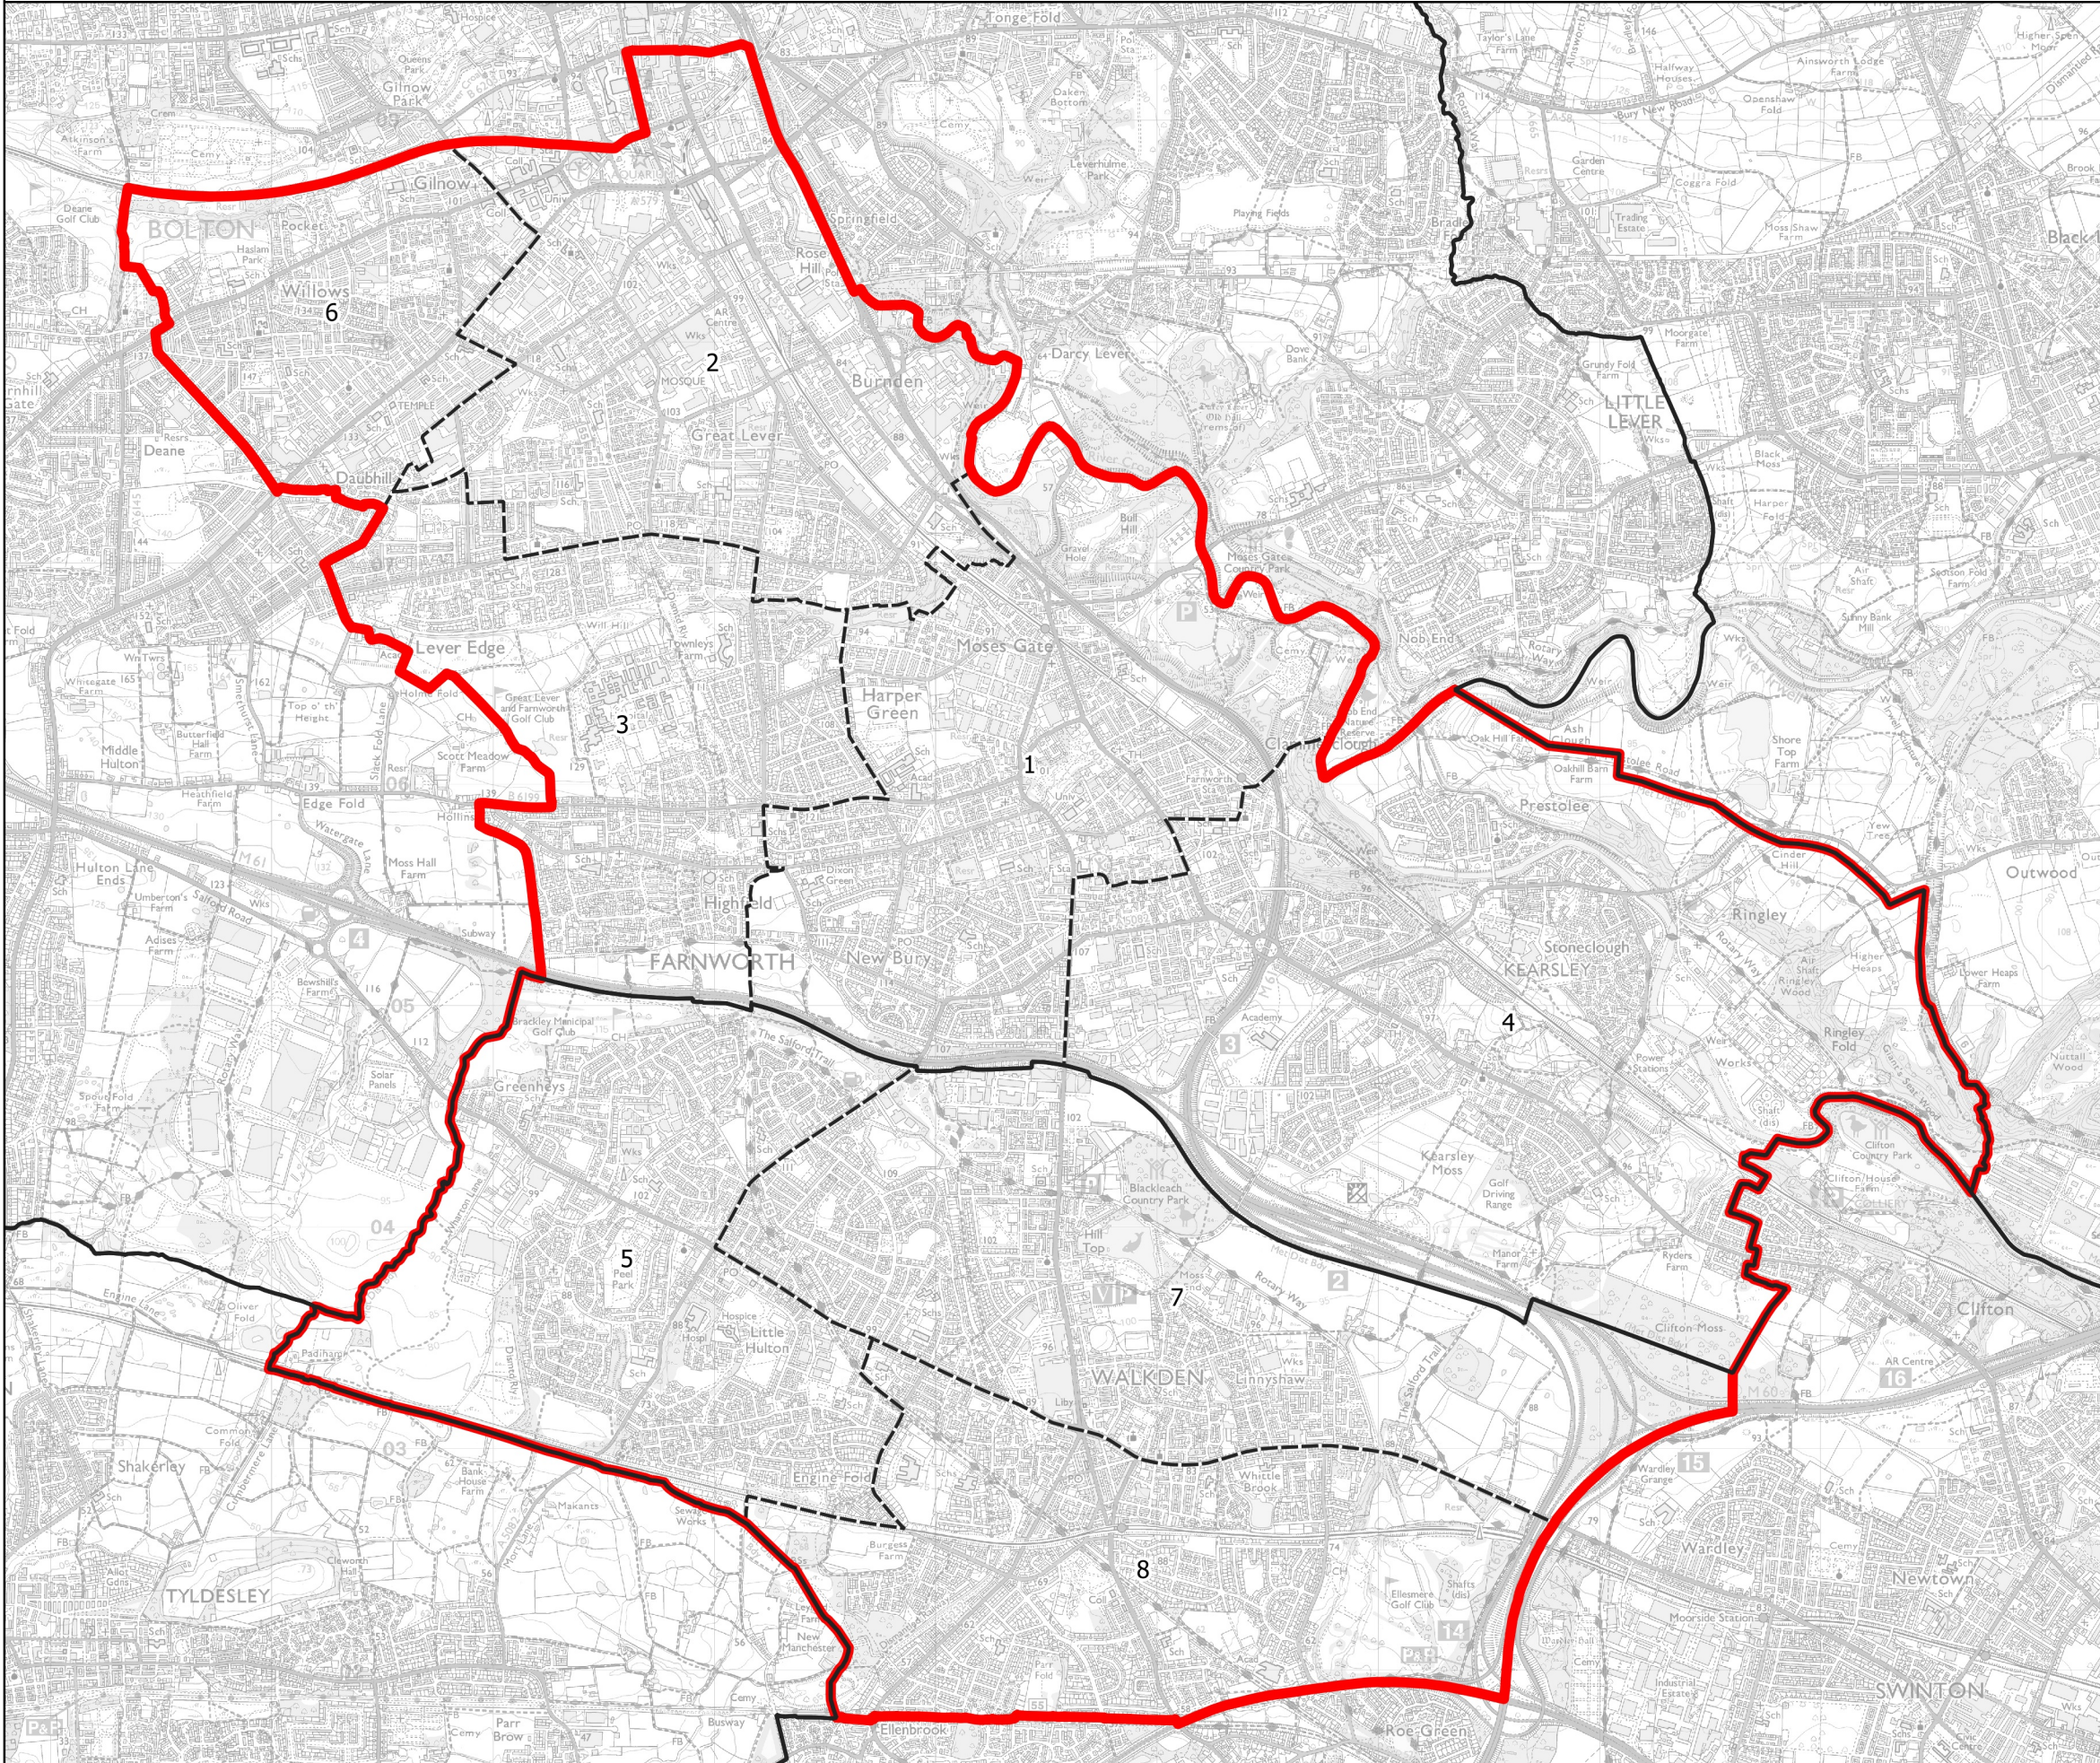

Boundary Commission for England - Initial Proposals for the North West Region

Bolton South and Walkden Borough Constituency - Electorate 75,716

- Wards:
- 1 Farnworth
 - 2 Great Lever
 - 3 Harper Green
 - 4 Kearsley
 - 5 Little Hulton
 - 6 Rumworth
 - 7 Walkden North
 - 8 Walkden South

- Constituency
- Local Authorities
- Wards

© Crown copyright and database rights 2021 OS 100018289. You are permitted to use this data solely to enable you to respond to, or interact with, the organisation that provided you with the data. You are not permitted to copy, sub-license, distribute or sell any of this data to third parties in any form. Third party rights to enforce the terms of this licence shall be reserved to OS.

Bolton South and Walkden Borough Constituency