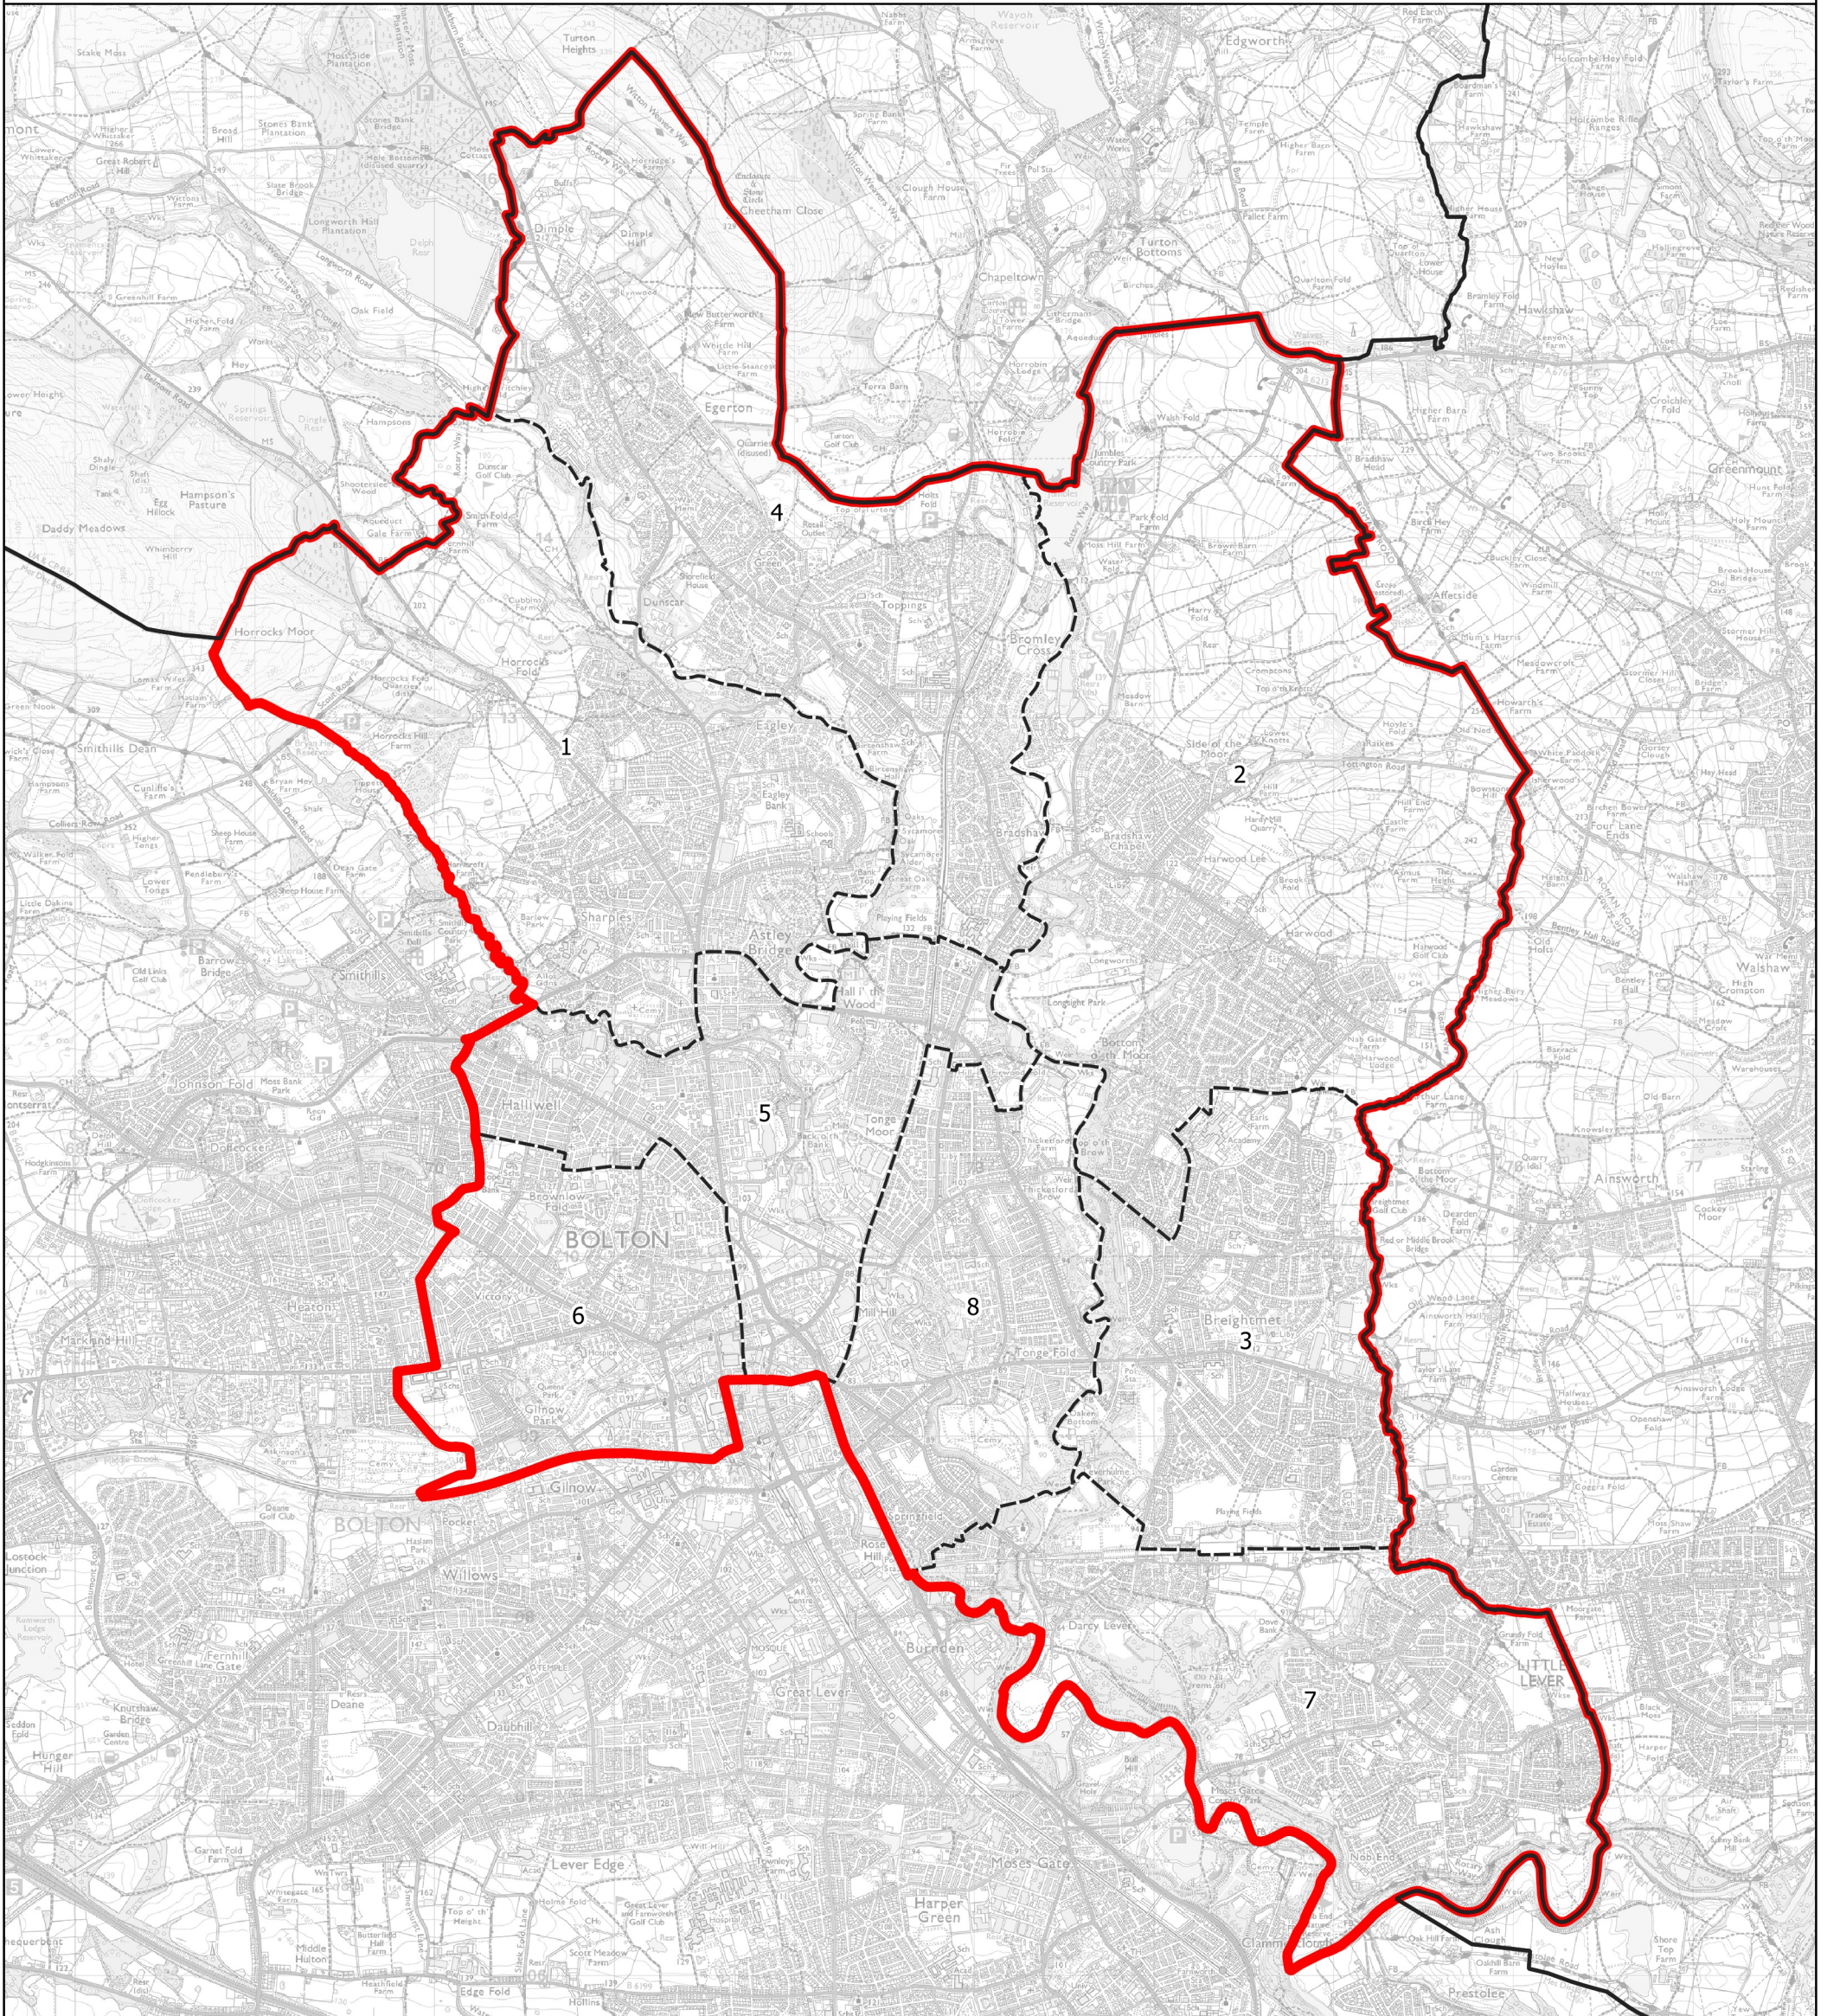

Boundary Commission for England - Initial Proposals for the North West Region

Bolton North East Borough Constituency - Electorate 77,020

Wards:

- | | |
|--------------------------------|------------------------|
| 1 Astley Bridge | 8 Tonge with the Haugh |
| 2 Bradshaw | |
| 3 Brightmet | |
| 4 Bromley Cross | |
| 5 Crompton | |
| 6 Halliwell | |
| 7 Little Lever and Darcy Lever | |

-  Constituency
-  Local Authorities
-  Wards

© Crown copyright and database rights 2021 OS 100018289. You are permitted to use this data solely to enable you to respond to, or interact with, the organisation that provided you with the data. You are not permitted to copy, sub-licence, distribute or sell any of this data to third parties in any form. Third party rights to enforce the terms of this licence shall be reserved to OS.