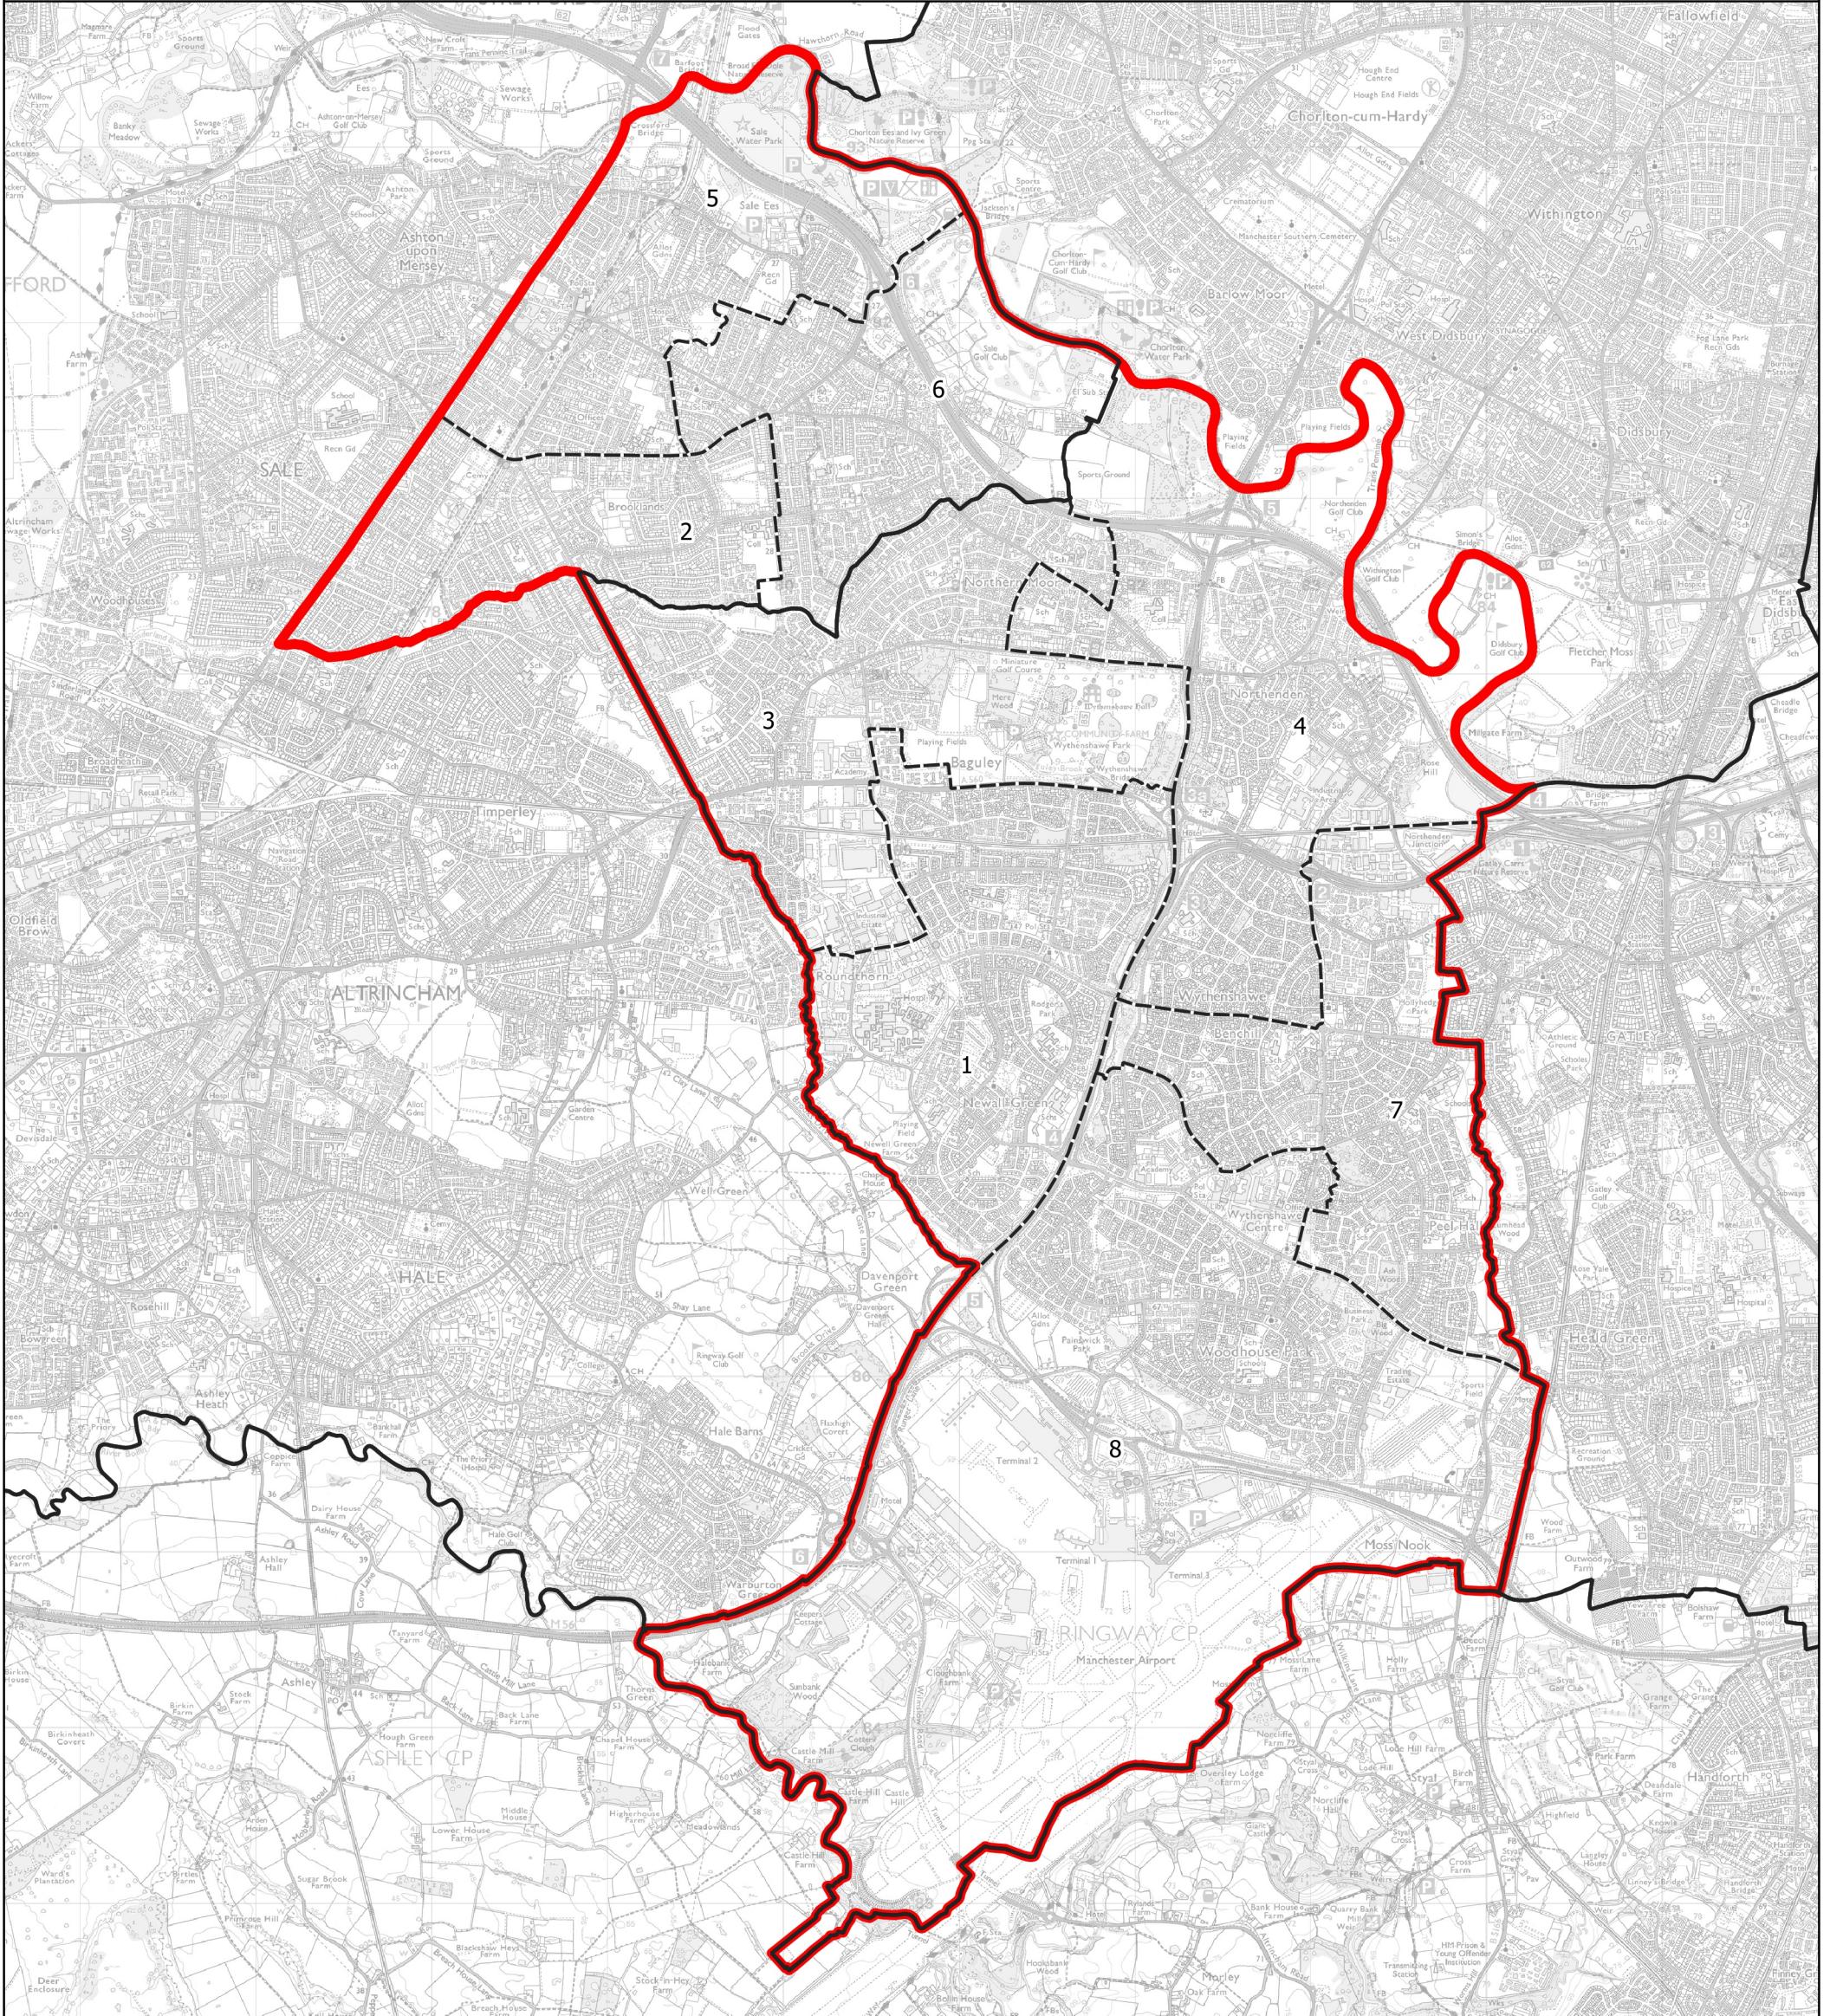

Boundary Commission for England - Initial Proposals for the North West Region

Wythenshawe and Sale East Borough Constituency - Electorate 76,971

Wards:

- 1 Baguley
- 2 Brooklands
- 3 Brooklands
- 4 Northenden
- 5 Priors
- 6 Sale Moor
- 7 Sharston
- 8 Woodhouse Park