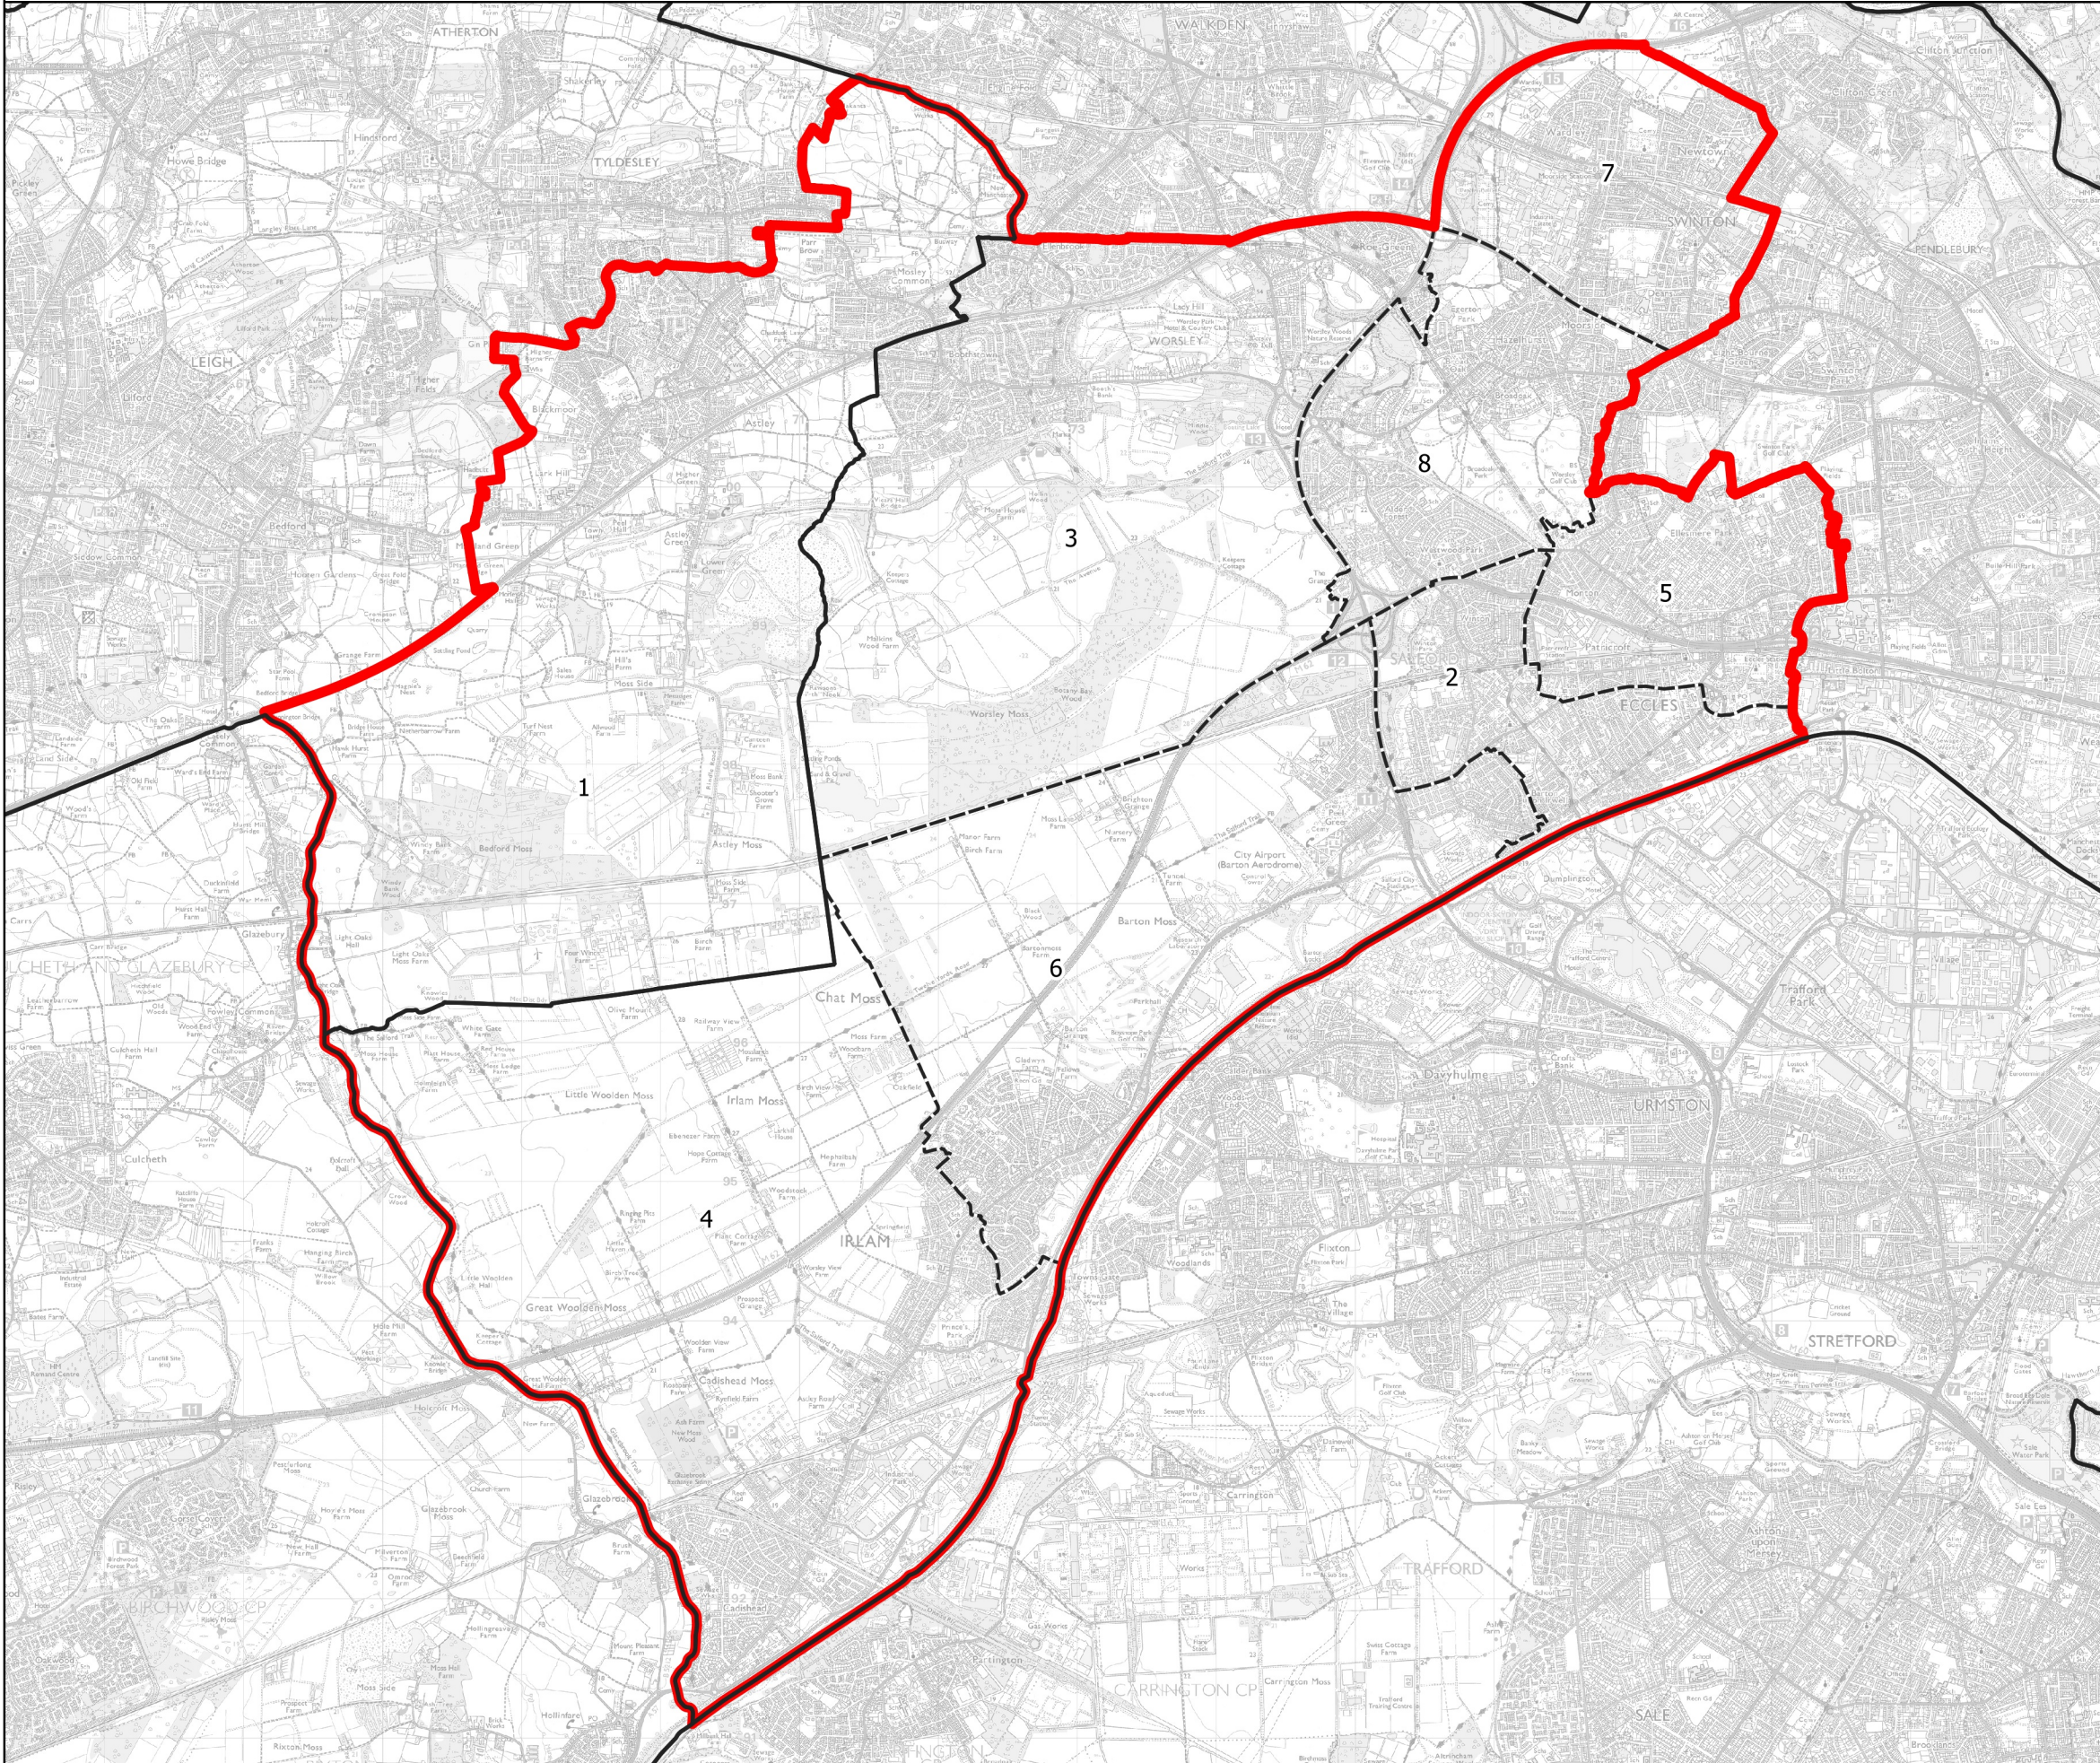

Boundary Commission for England - Initial Proposals for the North West Region

Worsley and Eccles County Constituency - Electorate 76,915

- Wards:
- 1 Astley Mosley Common
 - 2 Barton & Winton
 - 3 Boothstown & Ellenbrook
 - 4 Cadishead & Lower Irlam
 - 5 Eccles
 - 6 Higher Irlam & Peel Green
 - 7 Swinton & Wardley
 - 8 Worsley & Westwood Park

 Constituency
 Local Authorities
 Wards

0 0.7 1.4 km 

© Crown copyright and database rights 2021 OS 100018289. You are permitted to use this data solely to enable you to respond to, or interact with, the organisation that provided you with the data. You are not permitted to copy, sub-license, distribute or sell any of this data to third parties in any form. Third party rights to enforce the terms of this licence shall be reserved to OS.

Worsley and Eccles County Constituency