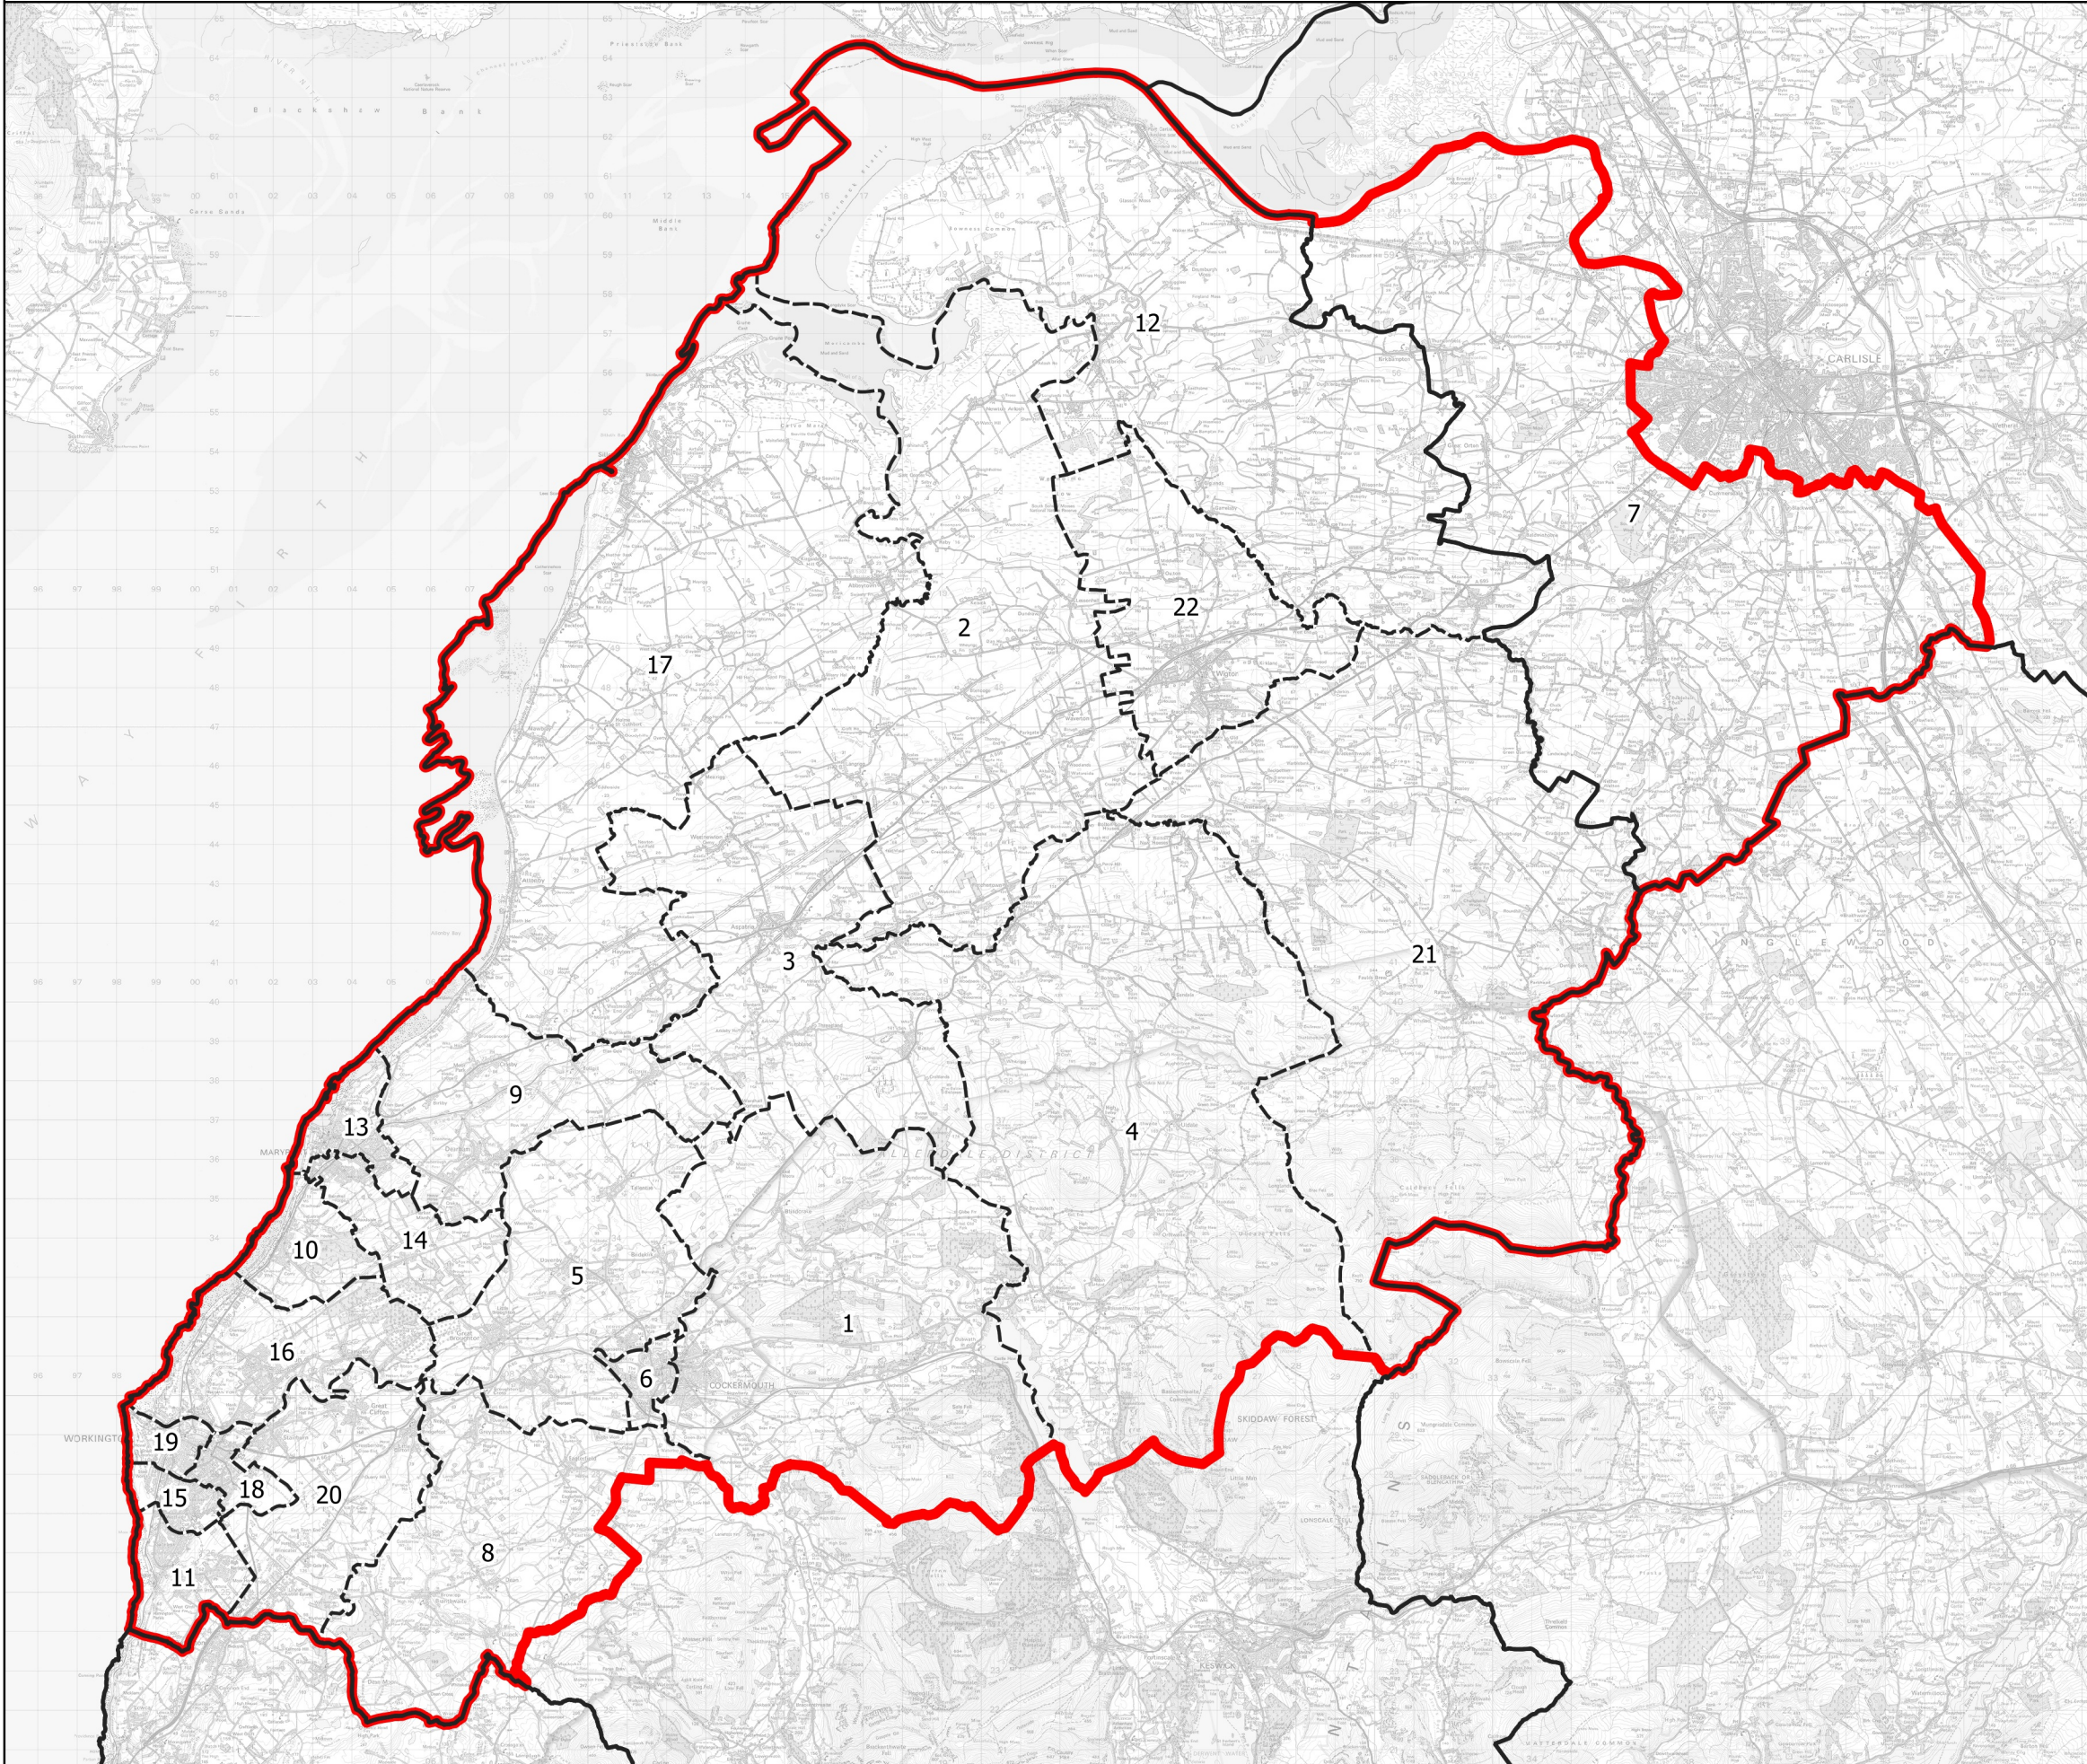

# Boundary Commission for England - Initial Proposals for the North West Region

Workington County Constituency - Electorate 75,514

## Wards:

- 1 All Saints
- 2 Allhallow & Waverton
- 3 Aspatria
- 4 Boltons
- 5 Broughton St. Bridgets
- 6 Christchurch
- 7 Dalston & Burgh
- 8 Dalton
- 9 Ellen & Gilcrux
- 10 Flimby
- 11 Harrington & Salterbeck
- 12 Marsh & Wampool
- 13 Maryport North
- 14 Maryport South
- 15 Moorclose & Moss Bay
- 16 Seaton & Northside
- 17 Silloth & Solway Coast
- 18 St. John's
- 19 St. Michael's
- 20 Stainburn & Clifton
- 21 Warnell
- 22 Wigton & Woodside

Workington County Constituency