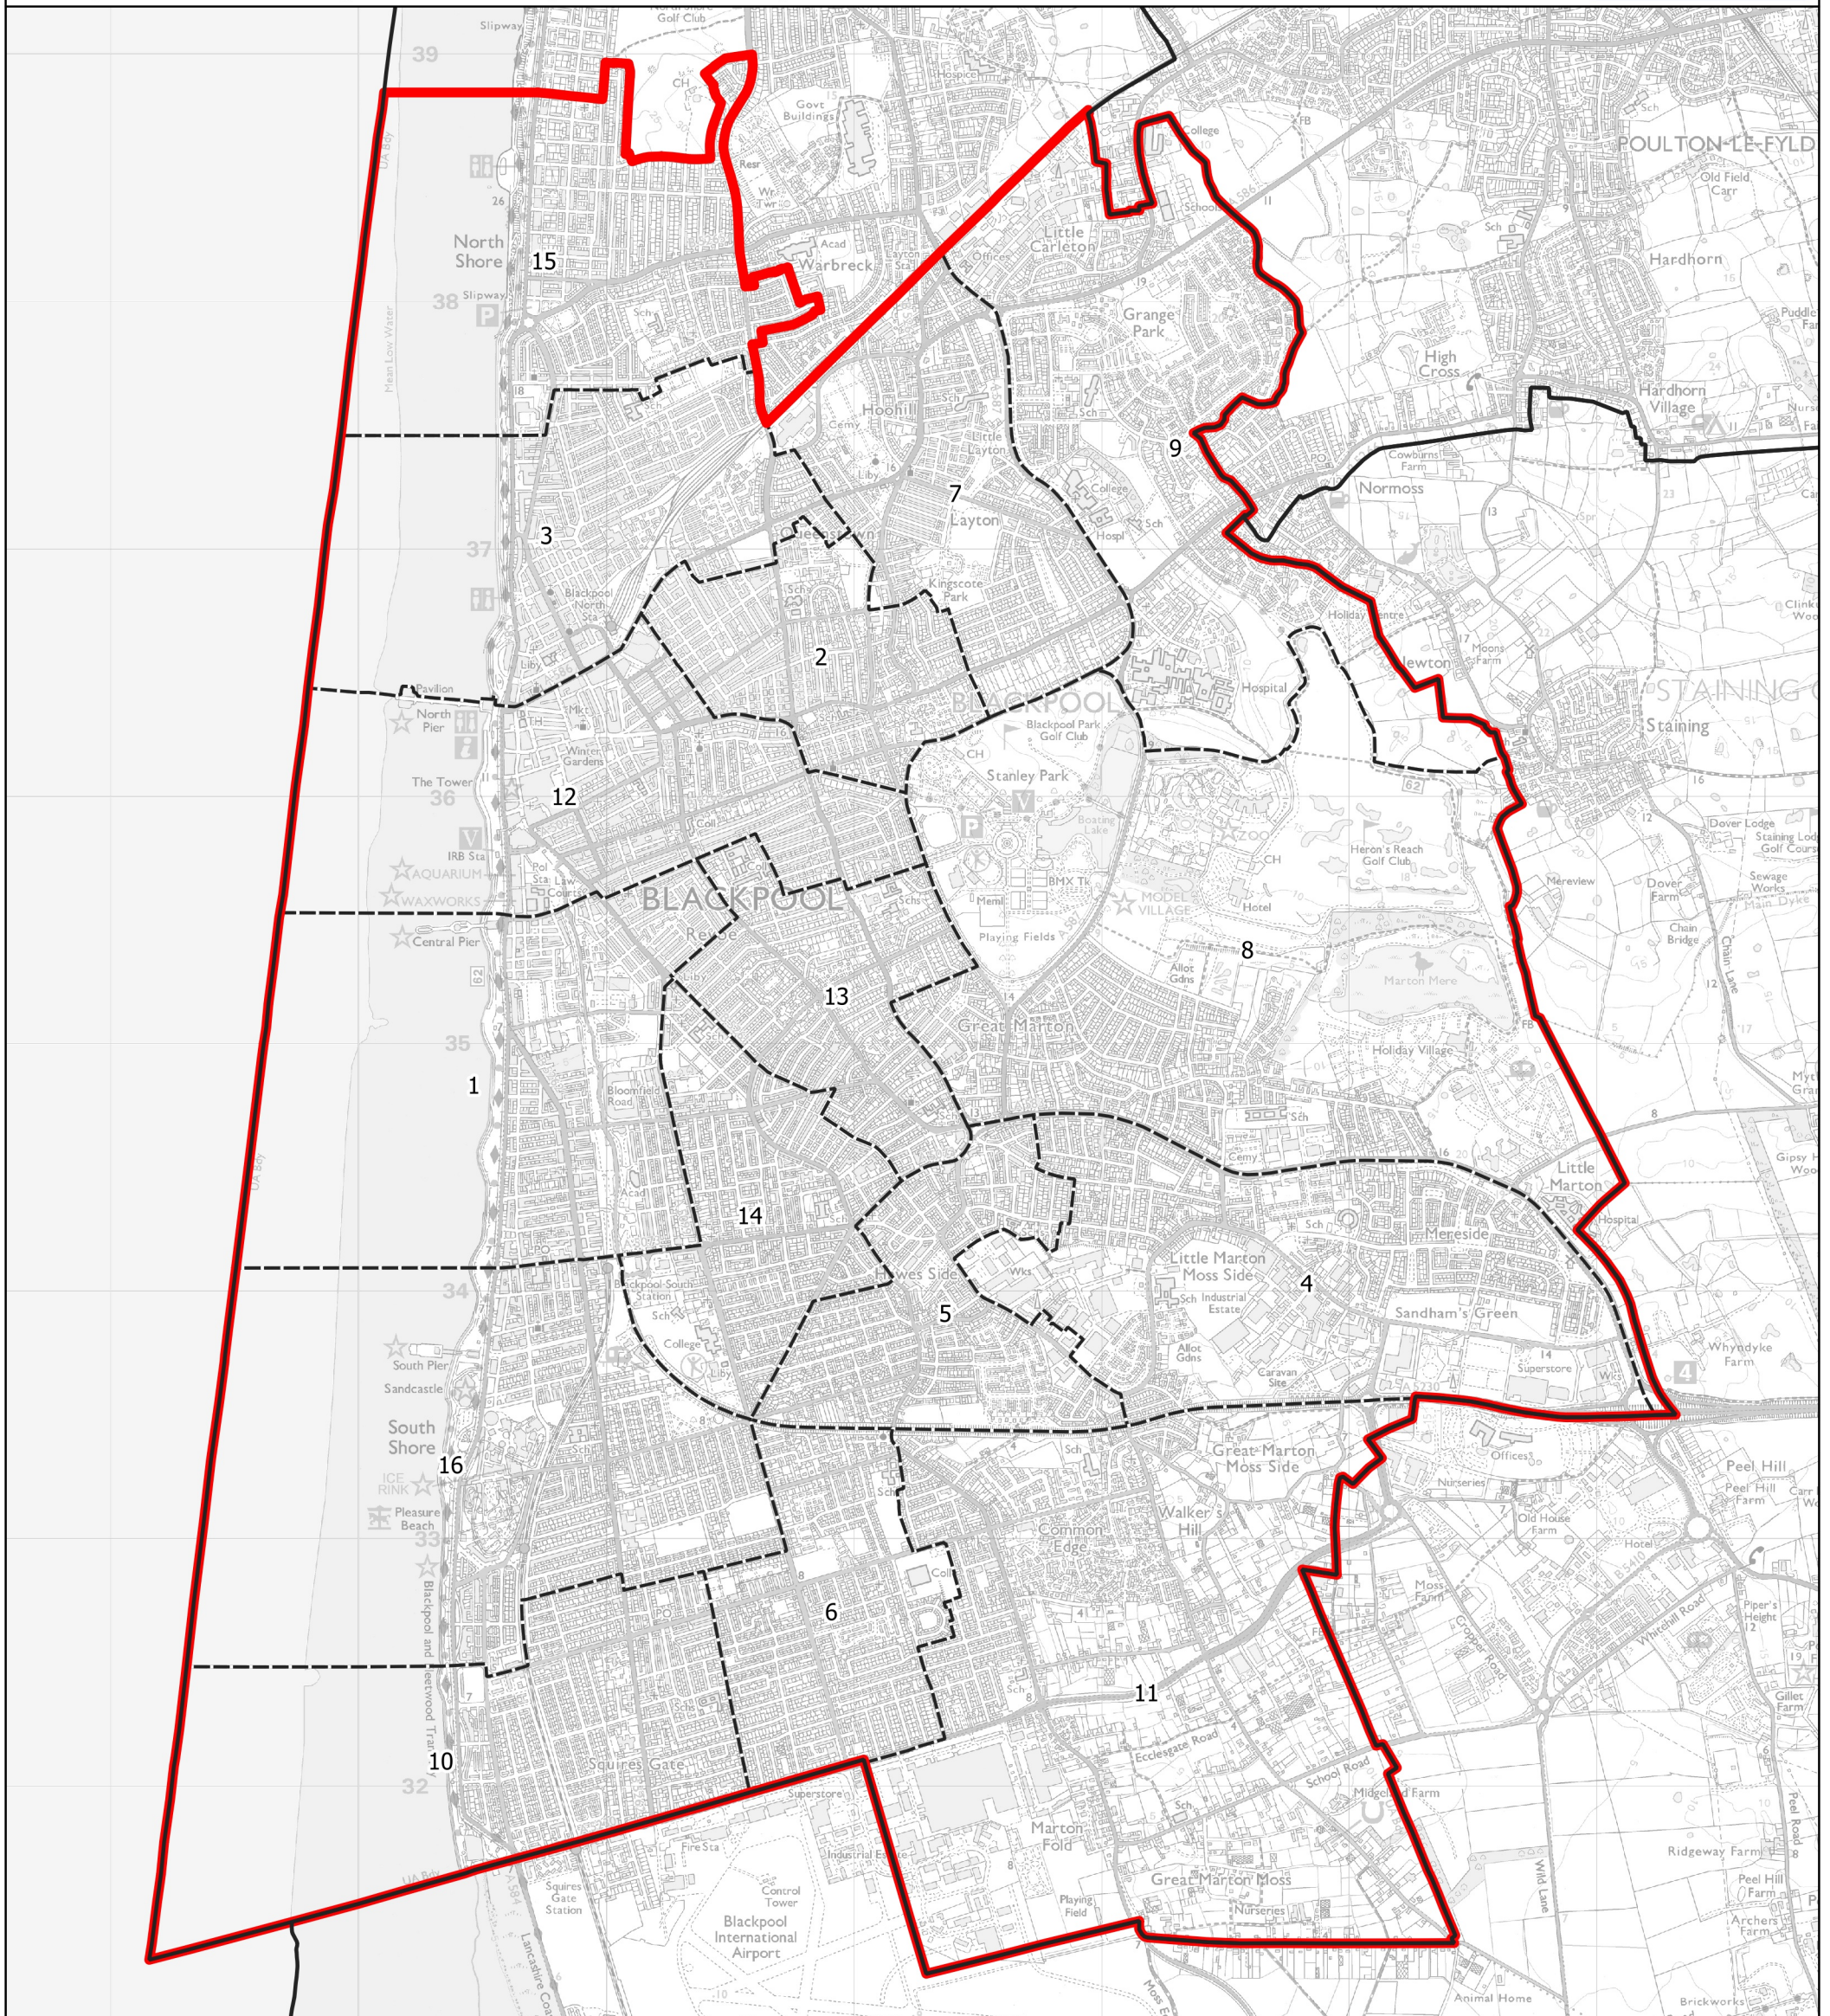

Boundary Commission for England - Initial Proposals for the North West Region

Blackpool South Borough Constituency - Electorate 76,071

Wards: 1 Bloomfield 8 Marton 15 Warbreck 2 Brunswick 9 Park 16 Waterloo 3 Claremont 10 Squires Gate 4 Clifton 11 Stanley 5 Hawes Side 12 Talbot 6 Highfield 13 Tyldesley 7 Layton 14 Victoria			Constituency Local Authorities Wards	 0 0.3 0.6 km
<small>© Crown copyright and database rights 2021 OS 100018289. You are permitted to use this data solely to enable you to respond to, or interact with, the organisation that provided you with the data. You are not permitted to copy, sub-licence, distribute or sell any of this data to third parties in any form. Third party rights to enforce the terms of this licence shall be reserved to OS.</small>				

Blackpool South Borough Constituency