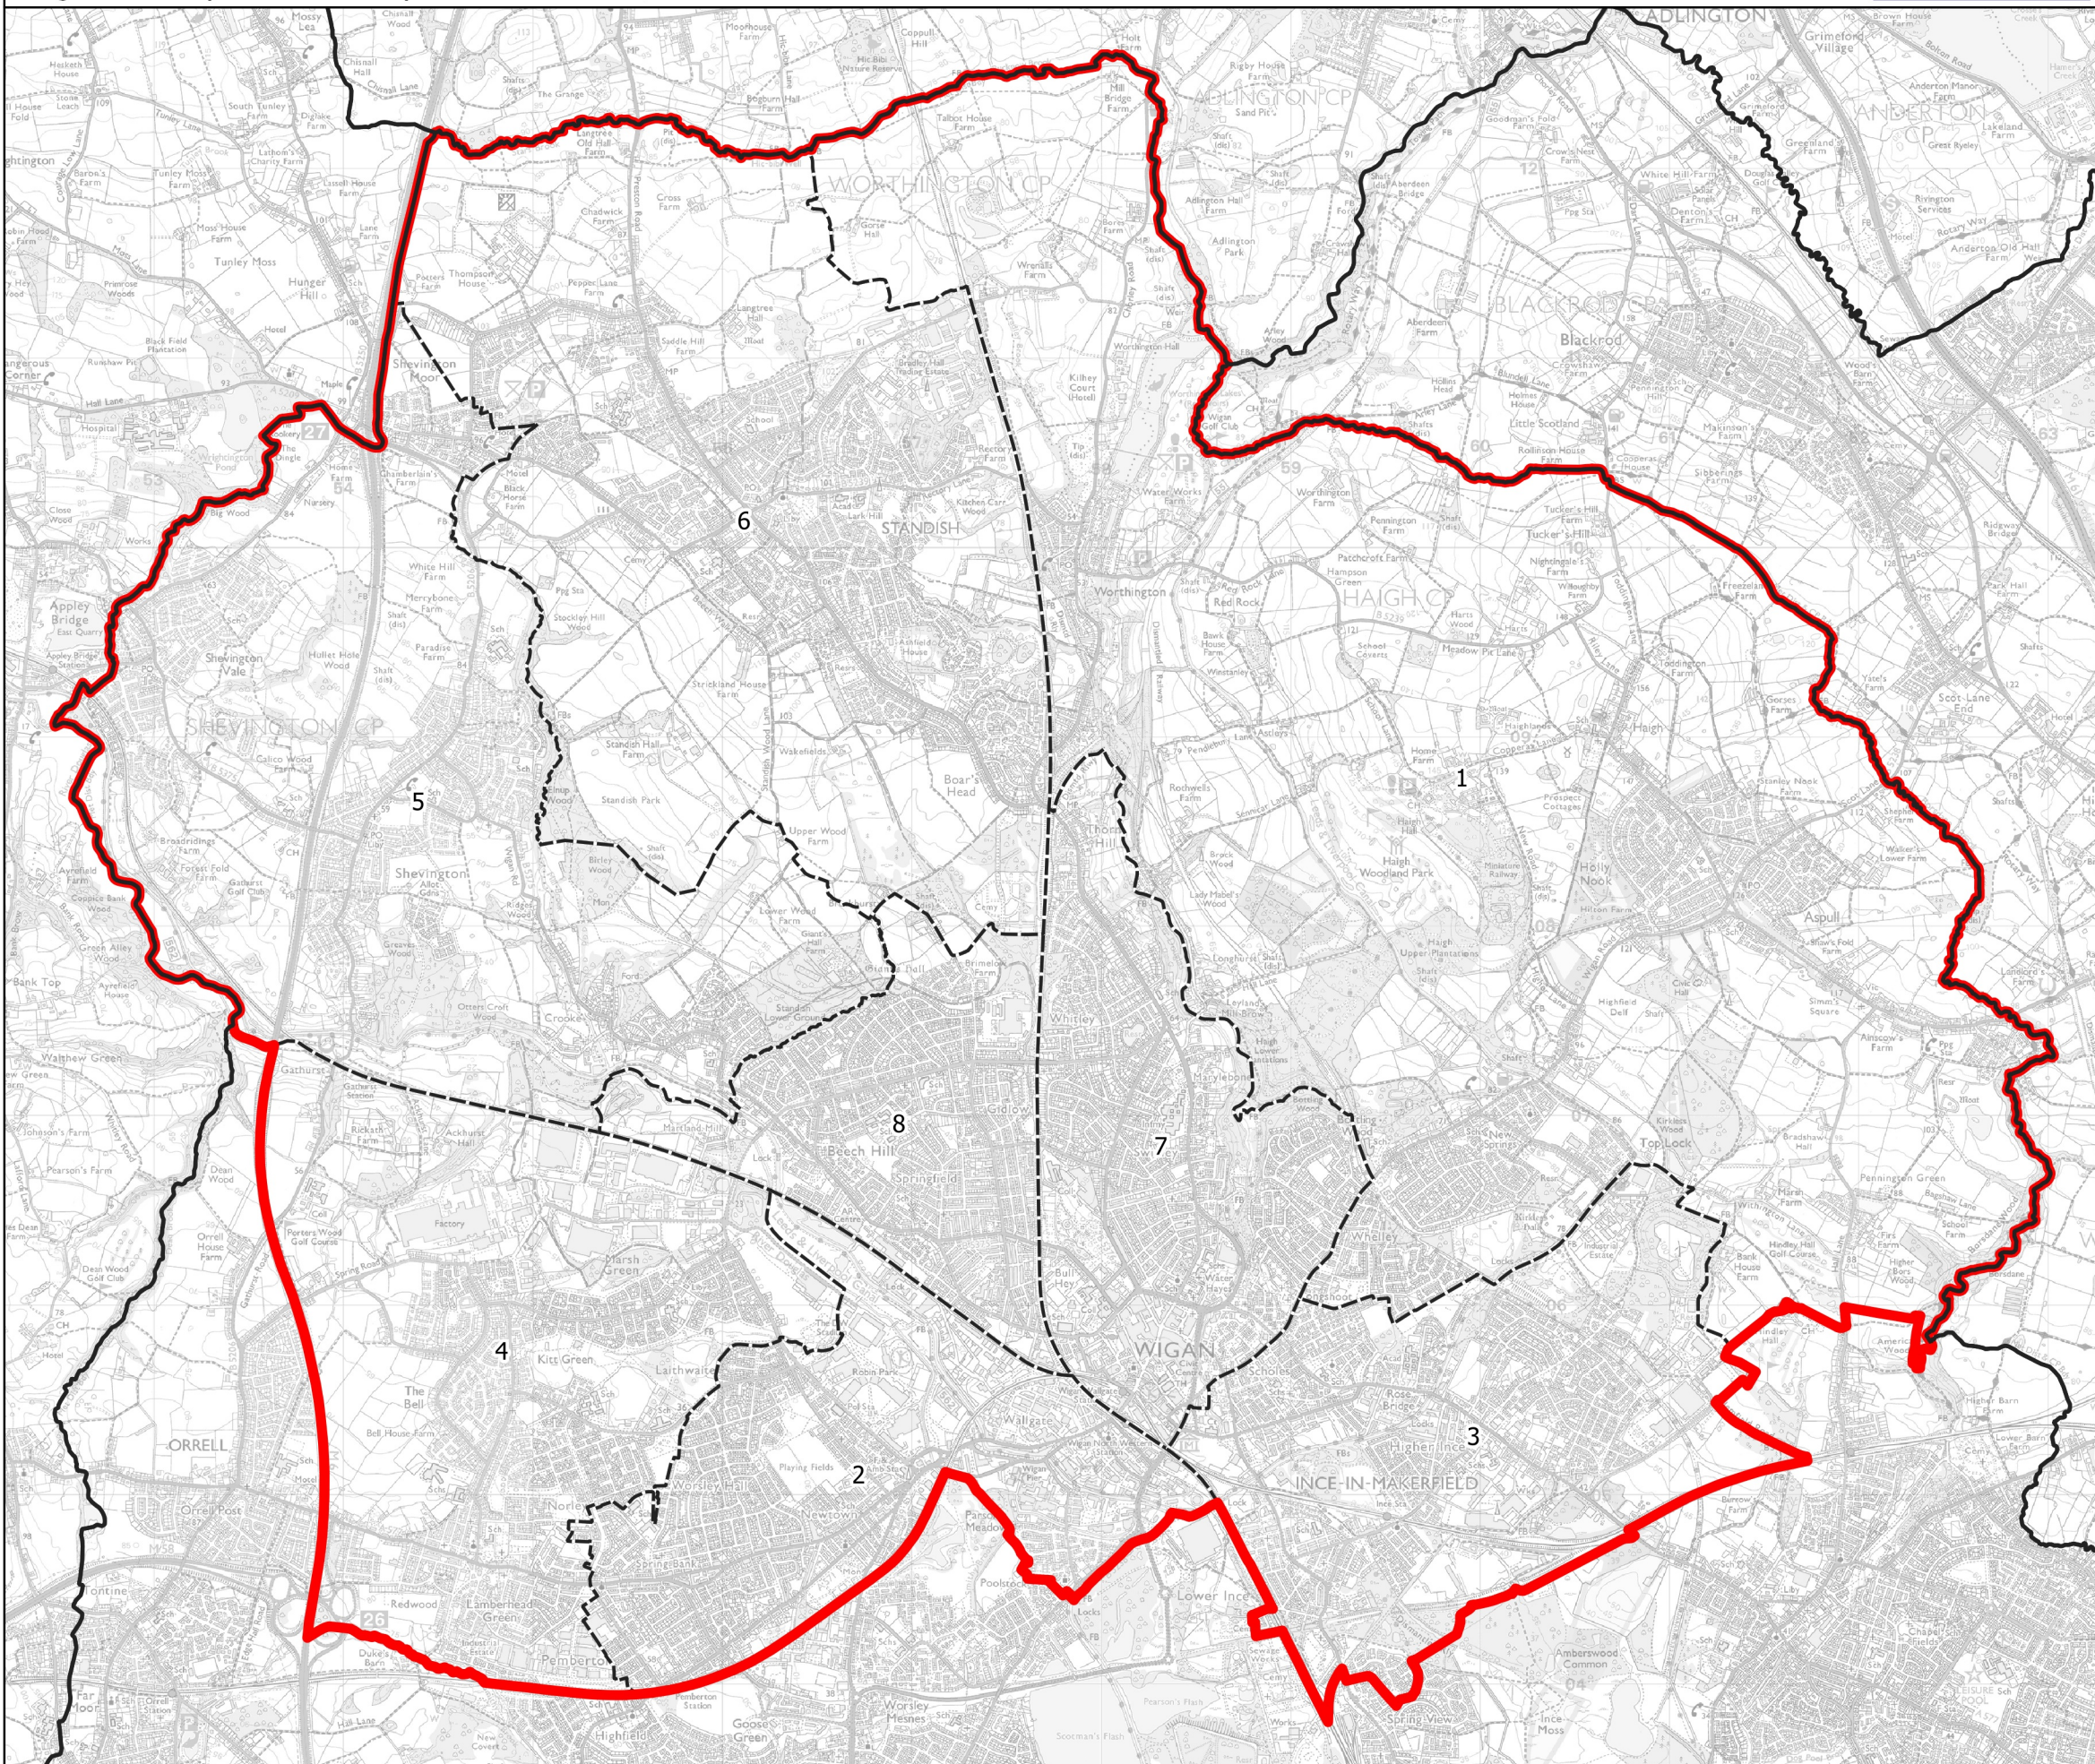

Boundary Commission for England - Initial Proposals for the North West Region

Wigan County Constituency - Electorate 75,607

- Wards:
- 1 Aspull New Springs Whelley
 - 2 Douglas
 - 3 Ince
 - 4 Pemberton
 - 5 Shevington with Lower Ground
 - 6 Standish with Langtree
 - 7 Wigan Central
 - 8 Wigan West

Constituency
 Local Authorities
 Wards

0 0.5 1 km

© Crown copyright and database rights 2021 OS 100018289. You are permitted to use this data solely to enable you to respond to, or interact with, the organisation that provided you with the data. You are not permitted to copy, sub-license, distribute or sell any of this data to third parties in any form. Third party rights to enforce the terms of this licence shall be reserved to OS.

Wigan County Constituency