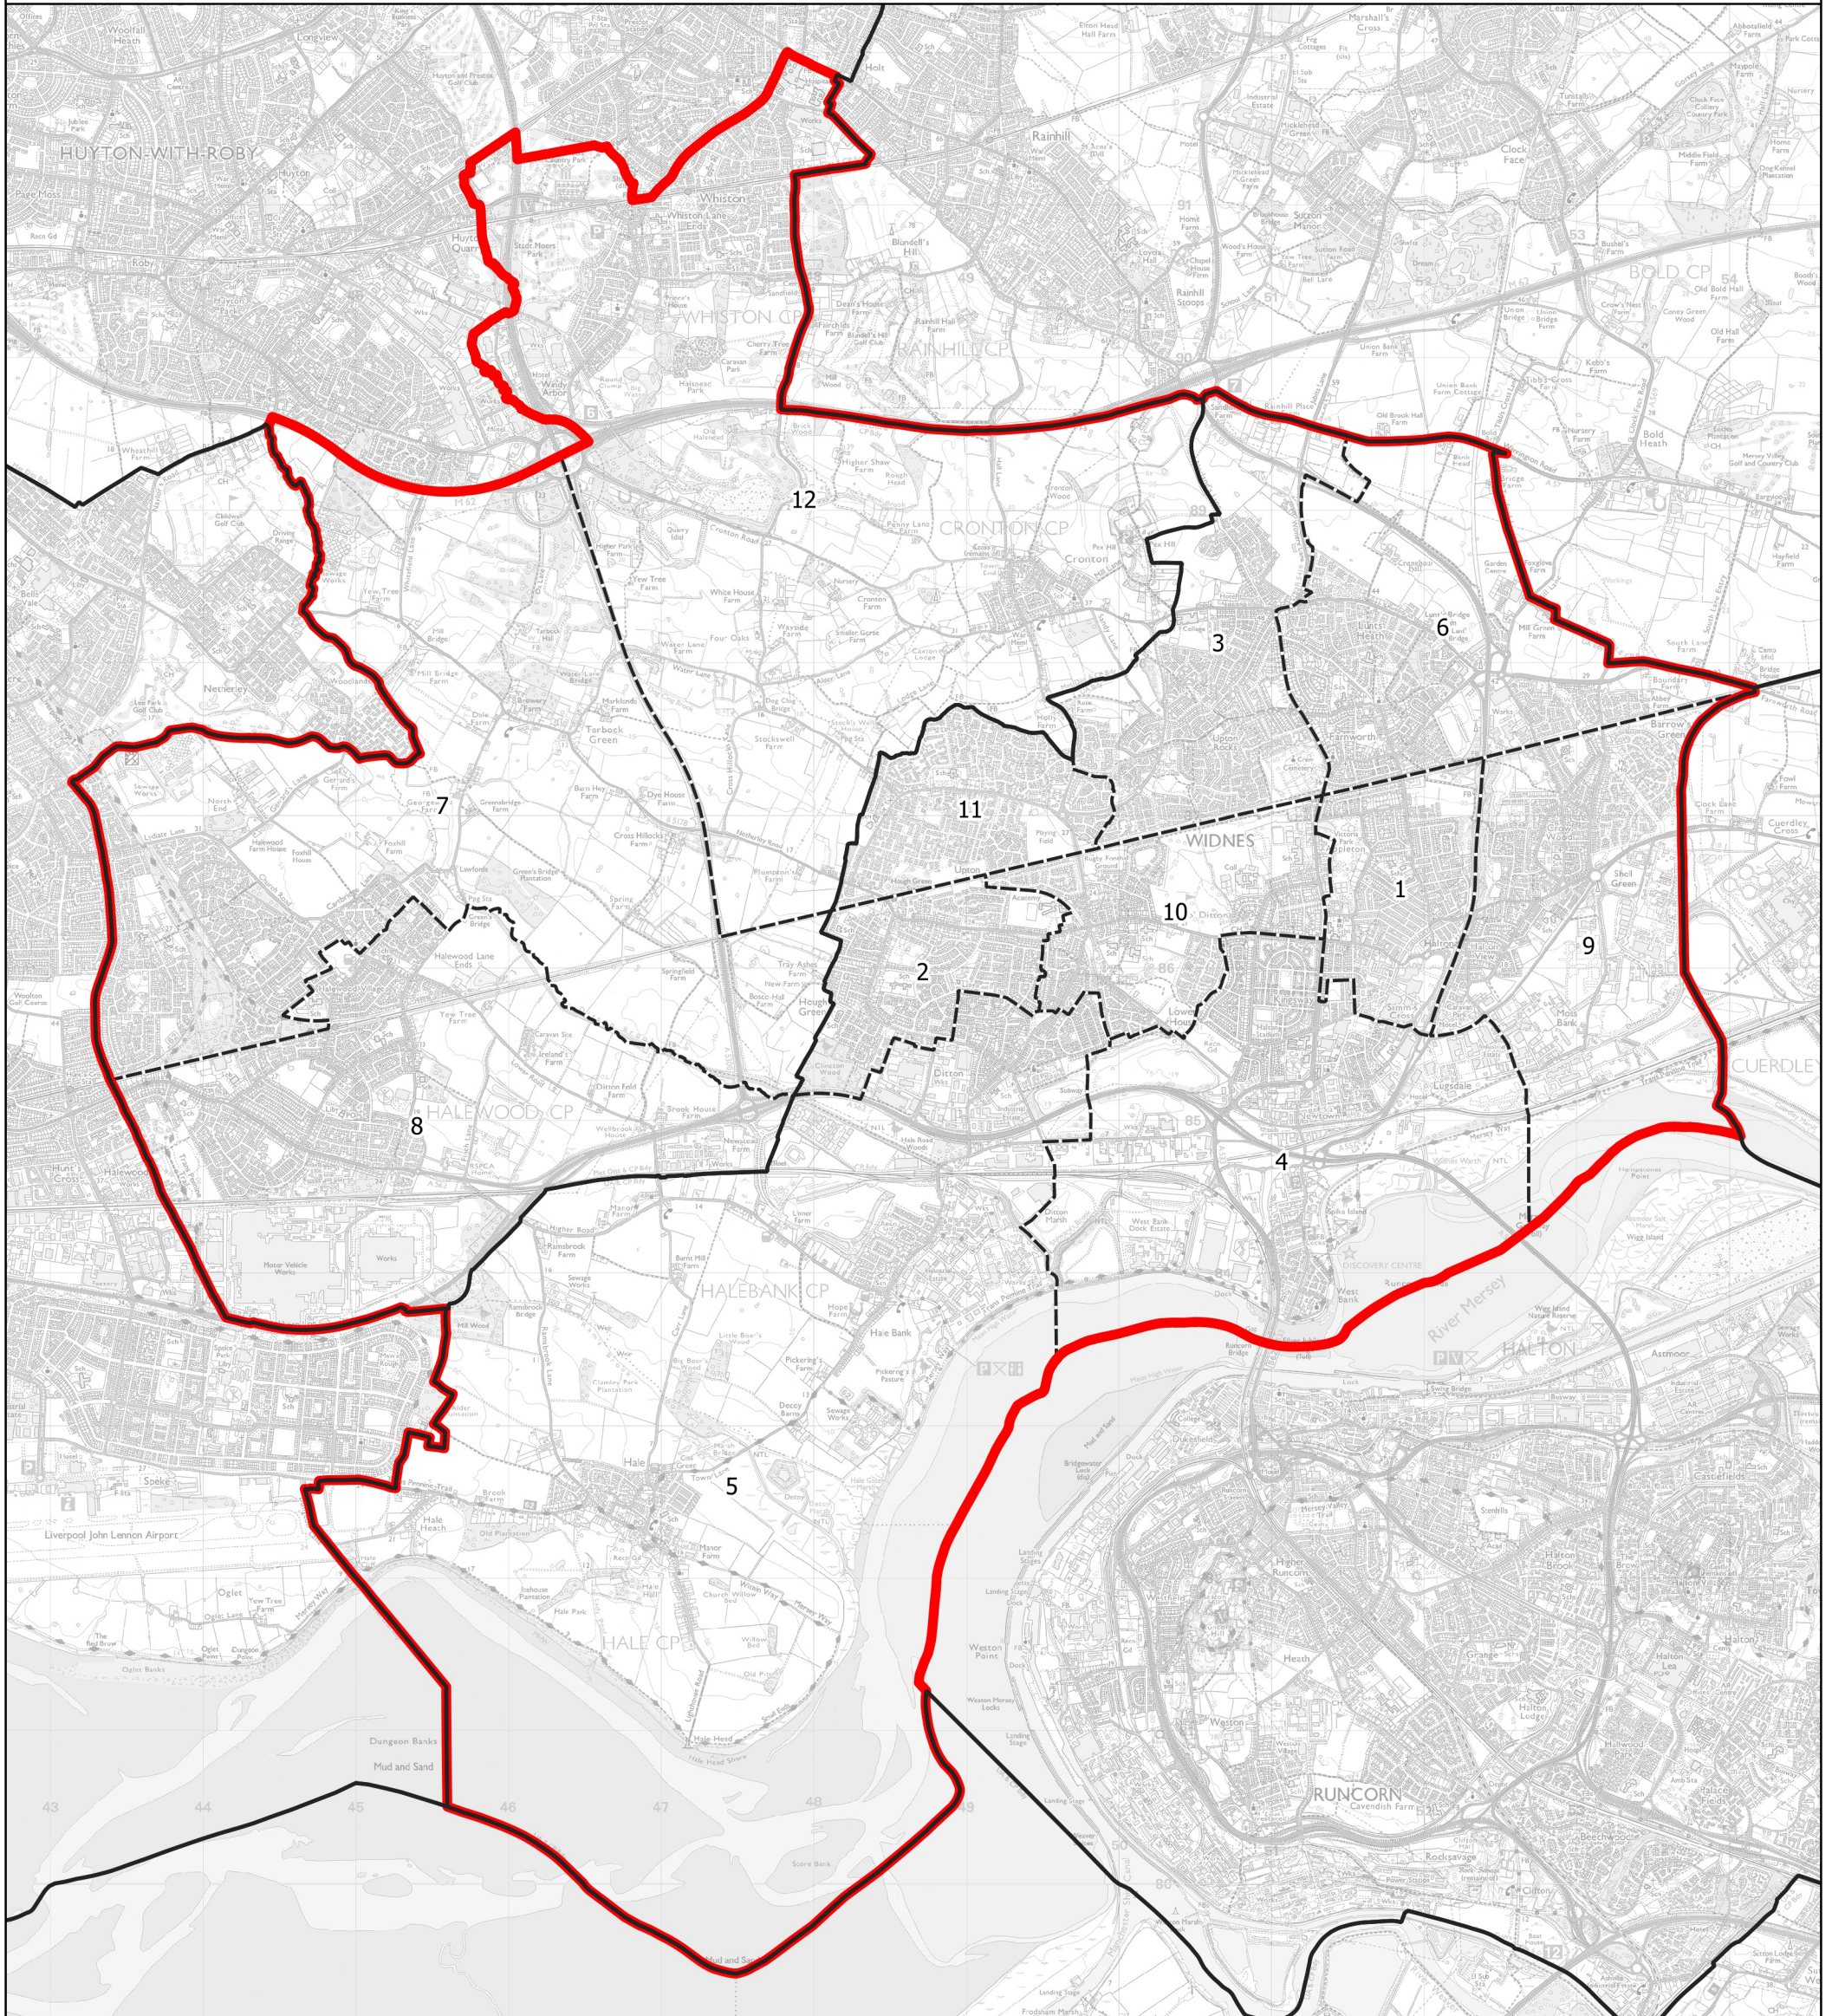

Boundary Commission for England - Initial Proposals for the North West Region

Widnes and Halewood County Constituency - Electorate 72,259

Wards:

- | | |
|-----------------------------------|----------------------|
| 1 Appleton | 7 Halewood North |
| 2 Bankfield | 8 Halewood South |
| 3 Birchfield | 9 Halton View |
| 4 Central & West Bank | 10 Highfield |
| 5 Ditton, Hale Village & Halebank | 11 Hough Green |
| 6 Farnworth | 12 Whiston & Cronton |

- Constituency
- Local Authorities
- Wards

© Crown copyright and database rights 2021 OS 100018289. You are permitted to use this data solely to enable you to respond to, or interact with, the organisation that provided you with the data. You are not permitted to copy, sub-licence, distribute or sell any of this data to third parties in any form. Third party rights to enforce the terms of this licence shall be reserved to OS.

Widnes and Halewood County Constituency