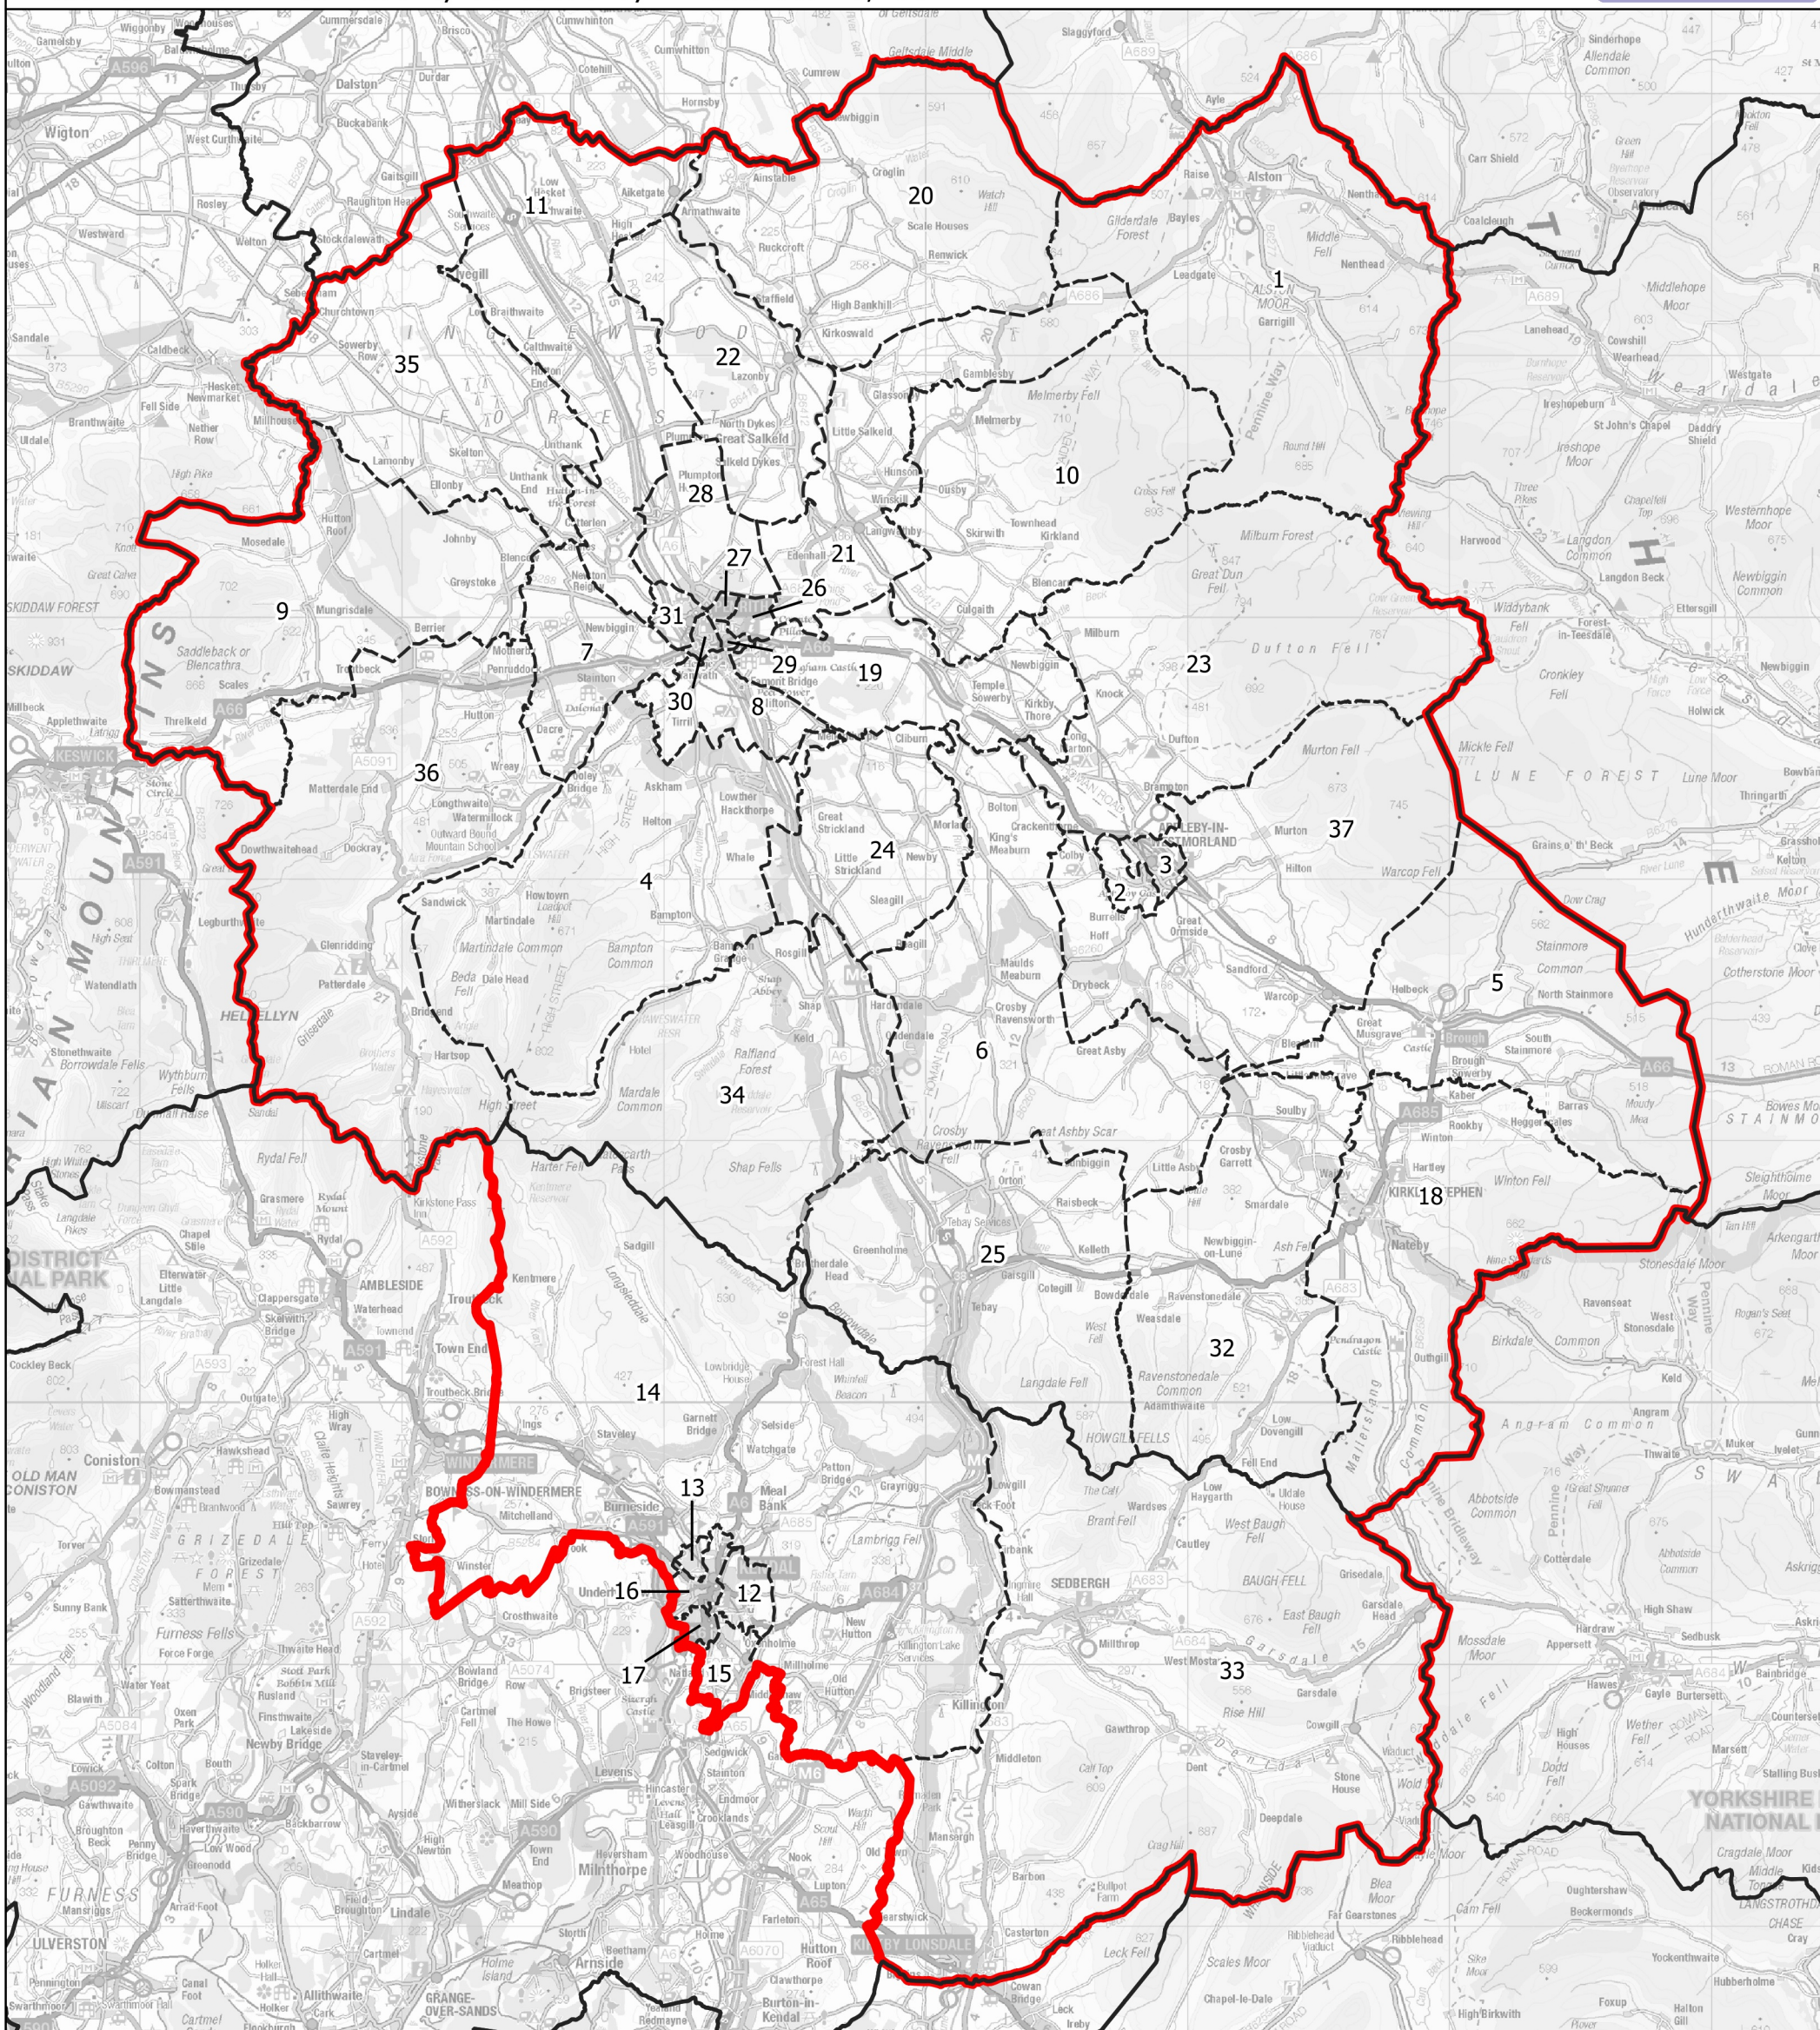

Boundary Commission for England - Initial Proposals for the North West Region

Westmorland and Eden County Constituency - Electorate 76,208

Wards:

- | | | | | |
|----------------------|---------------------------|-------------------|---------------------|-------------------------------|
| 1 Alston Moor | 9 Greystoke | 16 Kendal Town | 24 Morland | 32 Ravenstonedale |
| 2 Appleby (Appleby) | 10 Hartside | 17 Kendal West | 25 Orton with Tebay | 33 Sedbergh & Kirkby Lonsdale |
| 3 Appleby (Bongate) | 11 Hesket | 18 Kirkby Stephen | 26 Penrith Carleton | |
| 4 Askham | 12 Kendal East | 19 Kirkby Thore | 27 Penrith East | 34 Shap |
| 5 Brough | 13 Kendal North | 20 Kirkoswald | 28 Penrith North | 35 Skelton |
| 6 Crosby Ravensworth | 14 Kendal Rural | 21 Langwathby | 29 Penrith Pategill | 36 Ullswater |
| 7 Dacre | 15 Kendal South & Natland | 22 Lazonby | 30 Penrith South | 37 Warcop |
| 8 Eamont | | 23 Long Marton | 31 Penrith West | |

- Constituency
- Local Authorities
- Wards

© Crown copyright and database rights 2021 OS 100018289. You are permitted to use this data solely to enable you to respond to, or interact with, the organisation that provided you with the data. You are not permitted to copy, sub-licence, distribute or sell any of this data to third parties in any form. Third party rights to enforce the terms of this licence shall be reserved to OS.

Westmorland and Eden County Constituency