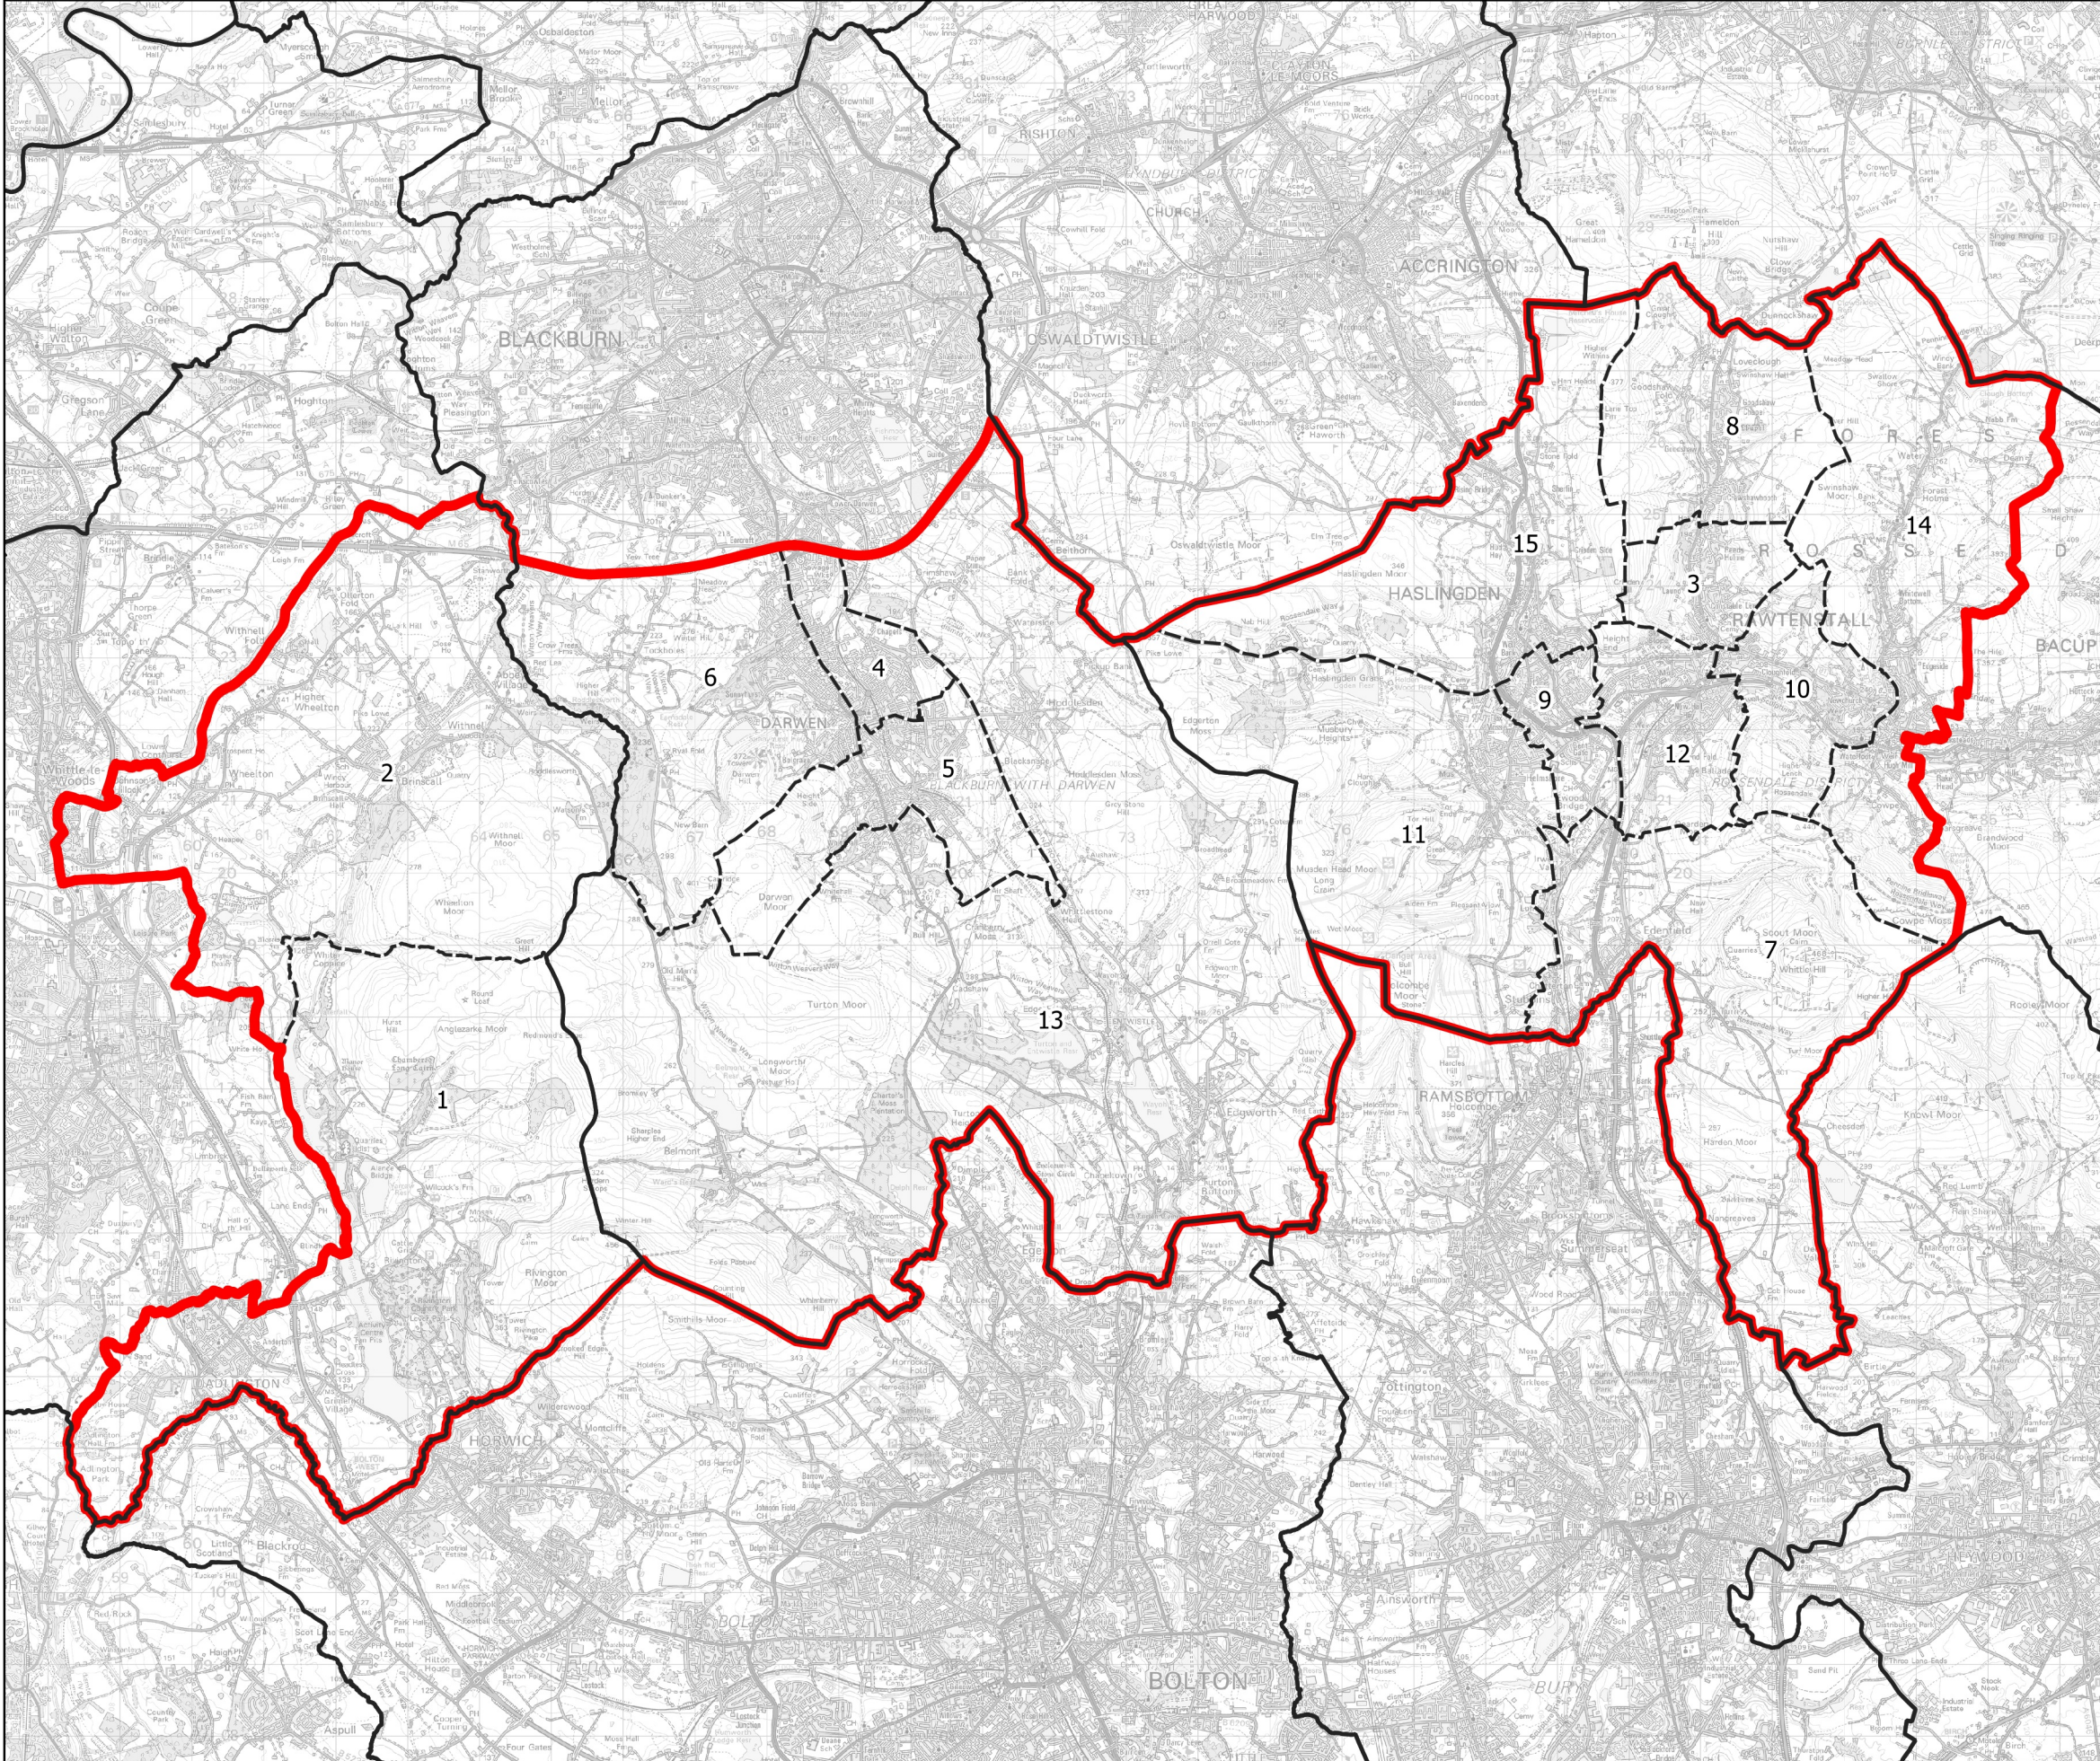

Boundary Commission for England - Initial Proposals for the North West Region

West Pennine Moors County Constituency - Electorate 71,904

- Wards:
- 1 Adlington & Anderton
 - 2 Chorley North East
 - 3 Cribden
 - 4 Darwen East
 - 5 Darwen South
 - 6 Darwen West
 - 7 Eden
 - 8 Goodshaw
 - 9 Greenfield
 - 10 Hareholme
 - 11 Helmshore
 - 12 Longholme
 - 13 West Pennine
 - 14 Whitewell
 - 15 Worsley

Constituency
 Local Authorities
 Wards

0 1 2 km

© Crown copyright and database rights 2021 OS 100018289. You are permitted to use this data solely to enable you to respond to, or interact with, the organisation that provided you with the data. You are not permitted to copy, sub-license, distribute or sell any of this data to third parties in any form. Third party rights to enforce the terms of this licence shall be reserved to OS.

West Pennine Moors County Constituency