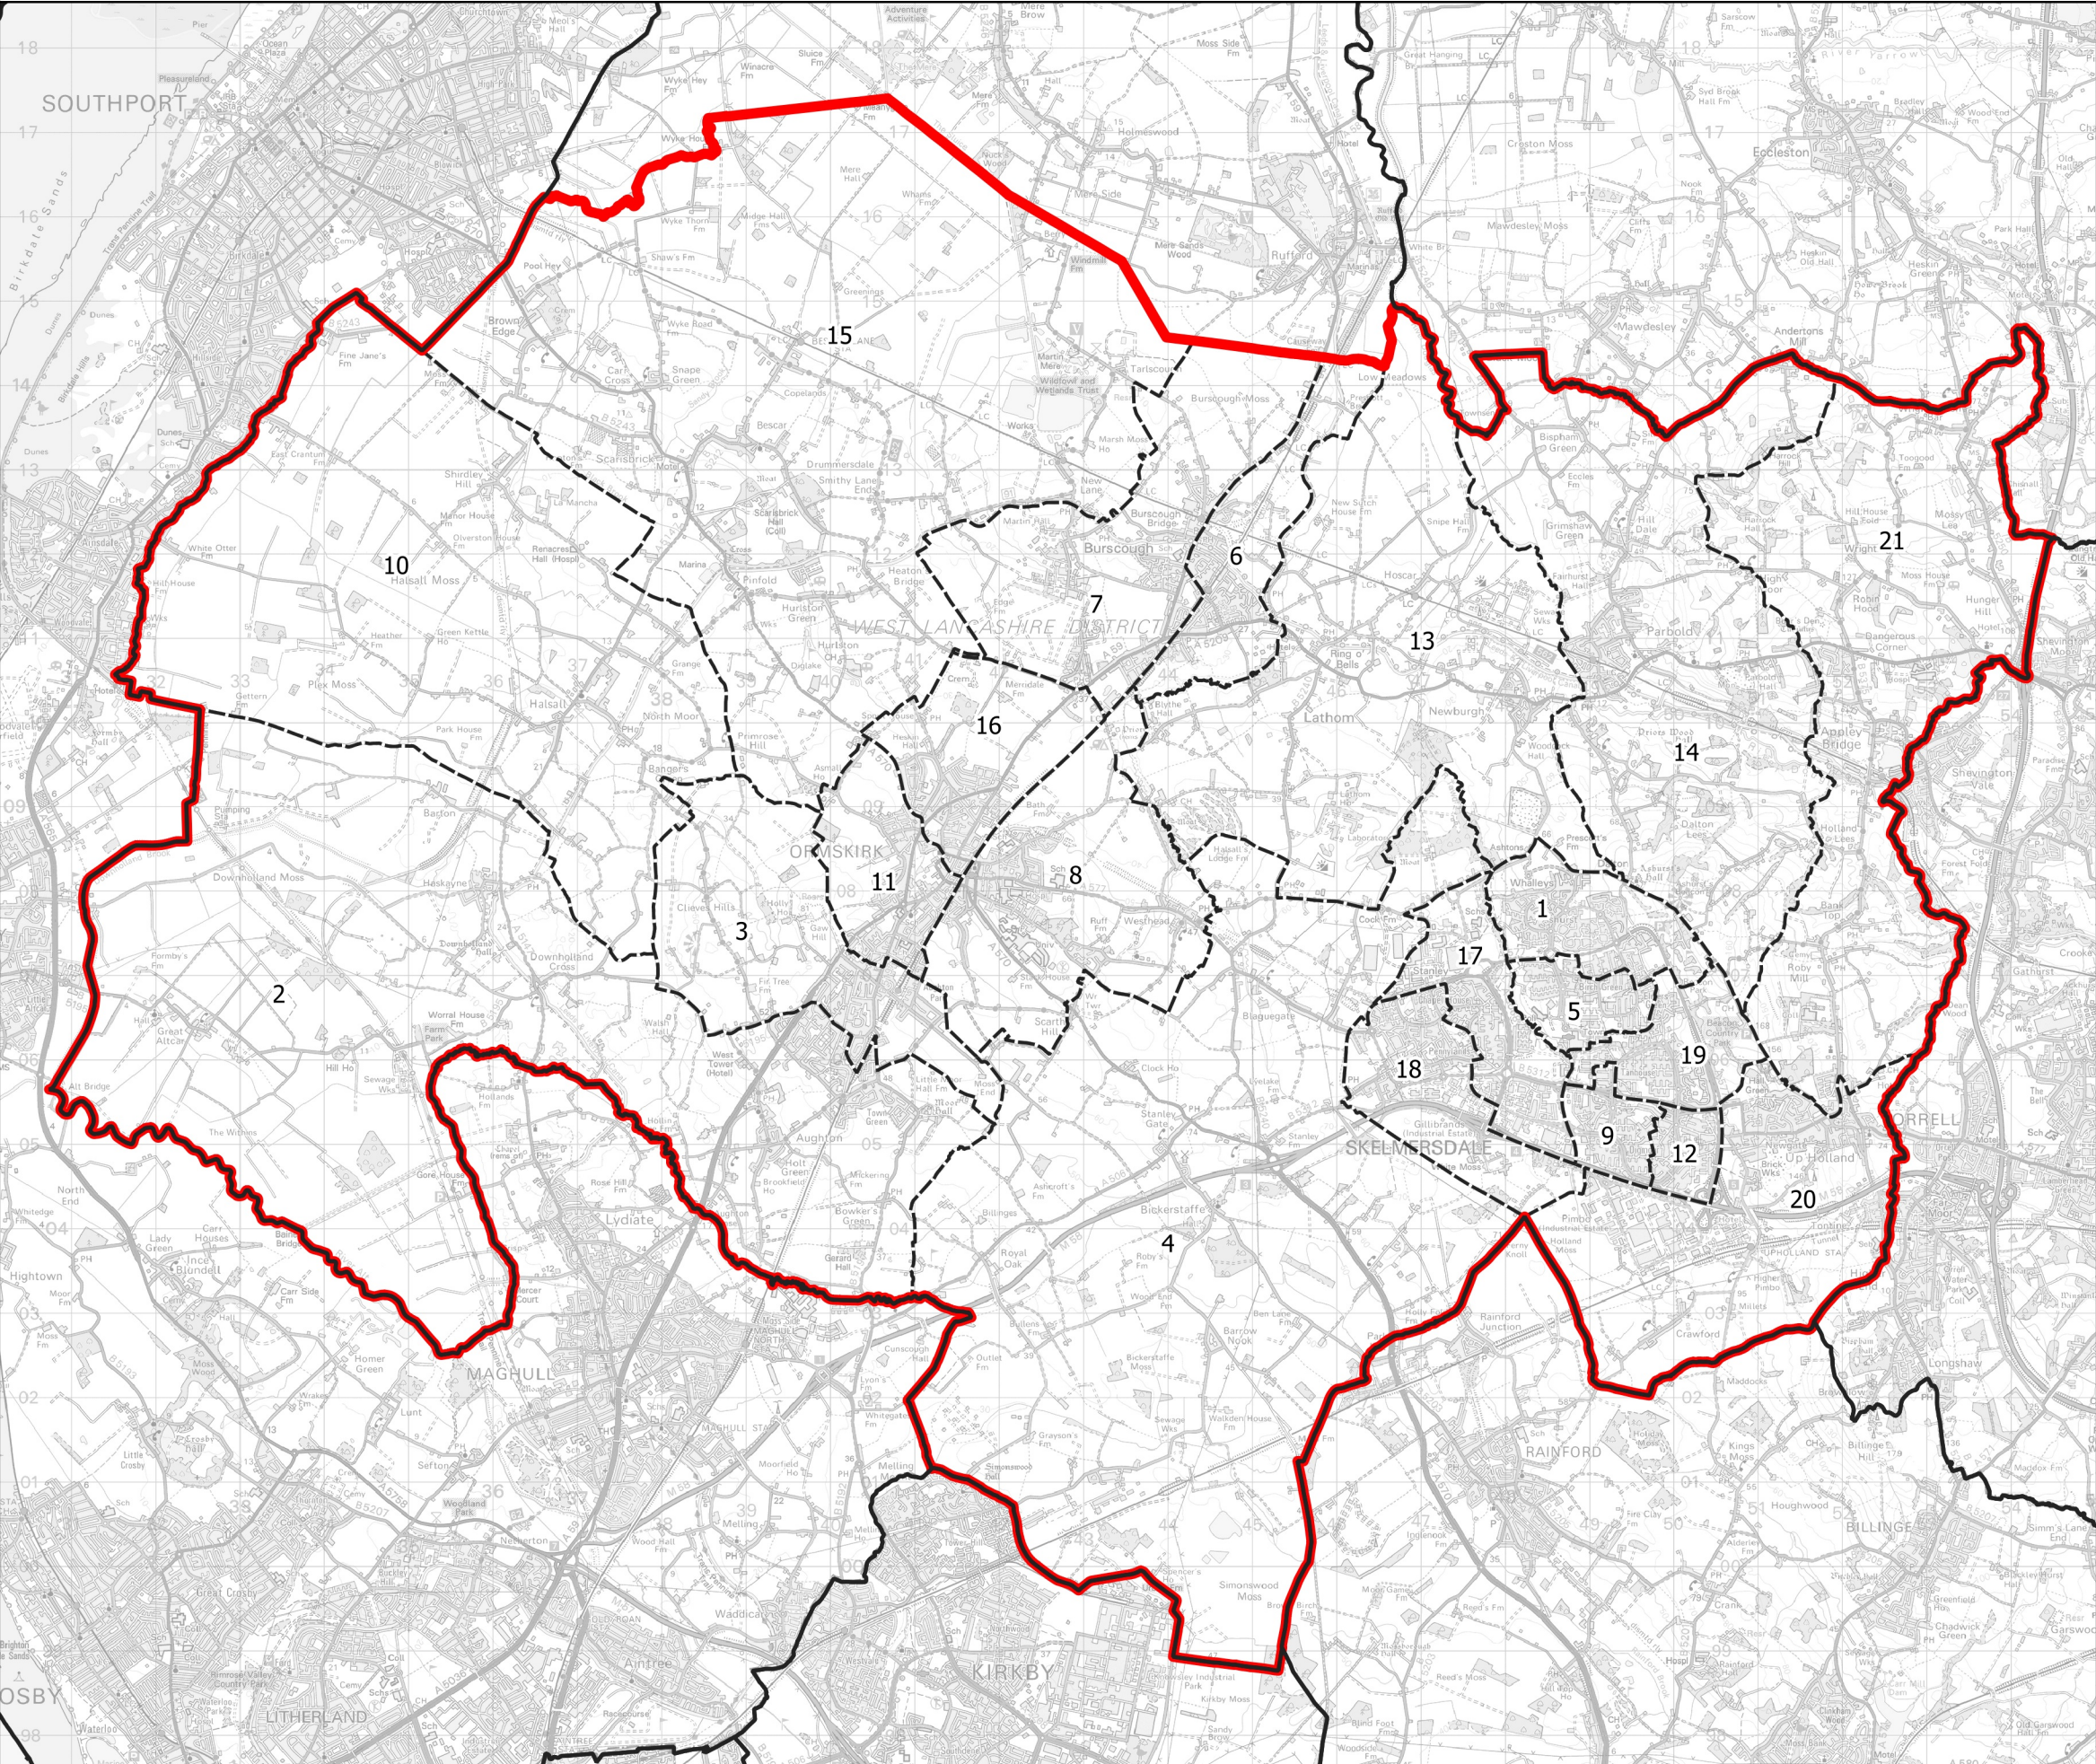

Boundary Commission for England - Initial Proposals for the North West Region

West Lancashire County Constituency - Electorate 73,652

- Wards:
- 1 Ashurst
 - 2 Aughton and Downholland
 - 3 Aughton Park
 - 4 Bickerstaffe
 - 5 Birch Green
 - 6 Burscough East
 - 7 Burscough West
 - 8 Derby
 - 9 Dignoor
 - 10 Halsall
 - 11 Knowsley
 - 12 Moorside
 - 13 Newburgh
 - 14 Parbold
 - 15 Scarisbrick
 - 16 Scott
 - 17 Skelmersdale North
 - 18 Skelmersdale South
 - 19 Tanhouse
 - 20 Up Holland
 - 21 Wrightington

West Lancashire County Constituency